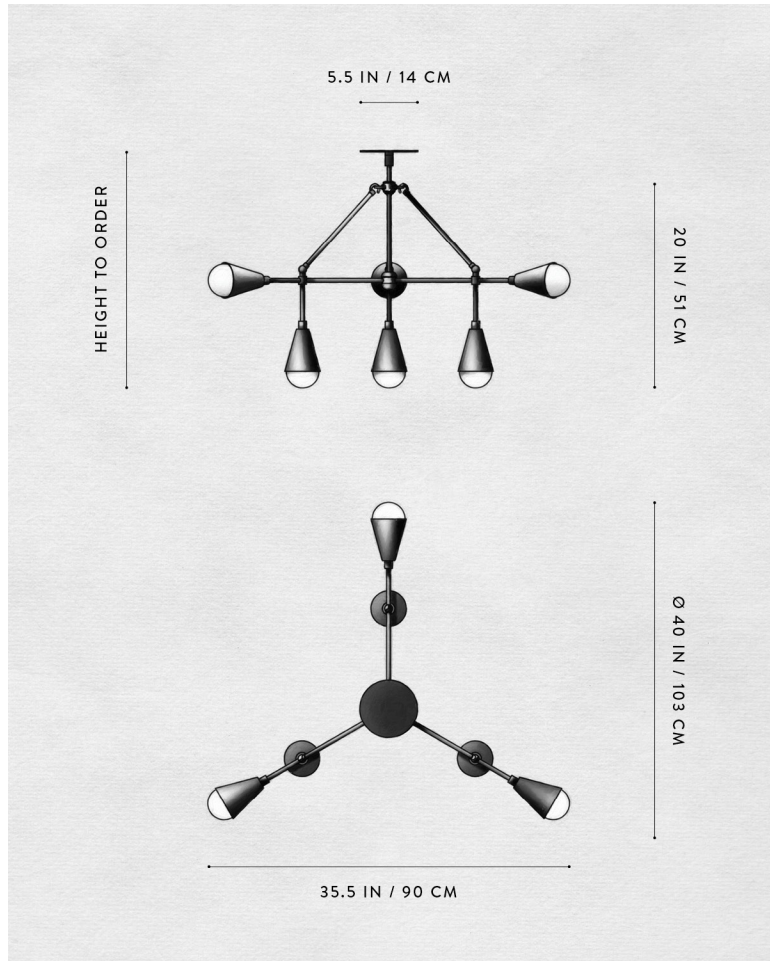

A P P A R A T U S

BLACKENED BRASS

TRIAD : 6 PENDANT

REFERENCE

MOLECULAR GEOMETRY
MUSIC THEORY

COMPOSITION

REPEATING TRIANGULAR AND CONICAL STRUCTURES
BRASS OR HAND-CAST PORCELAIN CONES

A P P A R A T U S

BLACKENED BRASS

AGED BRASS / PORCELAIN

A P P A R A T U S

TRIAD : 6 PENDANT

DIMENSIONS

Ø 40 IN

Ø 103 CM

HEIGHT TO ORDER

APPROX. 10 LBS / 5 KG

WEIGHT

PRICE

FROM \$7200 BRASS

FROM \$7800 PORCELAIN

MINIMUM HEIGHT

21 IN

INCLUDES

MAX 40W

6 X 6W DIMMABLE LED BULB

480 LUMENS

2000 - 2800K

120V : E26 SPHERE II : MATTE WHITE

240V : E27 SPHERE II : MATTE WHITE

BULB LIFE

15,000 HOURS