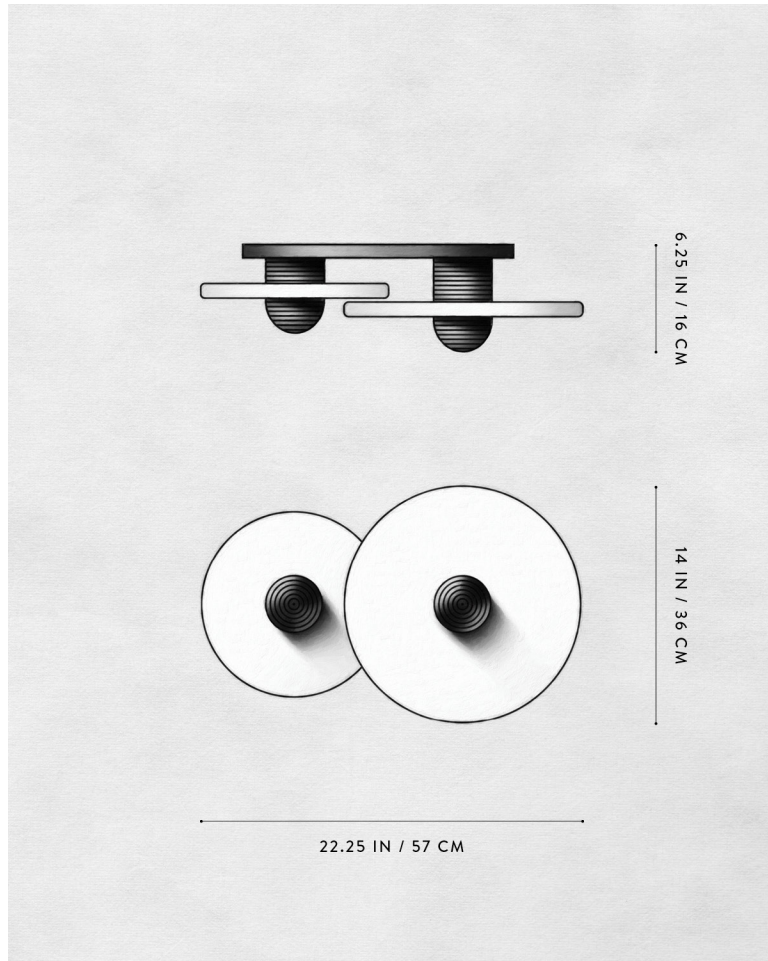

# A P P A R A T U S

AGED BRASS

MEDIAN : 2 SURFACE

REFERENCE

MINARETS  
SOLAR ECLIPSE

COMPOSITION

ALABASTER  
FLUTED BRASS

A P P A R A T U S

AGED BRASS

# A P P A R A T U S

	MEDIAN : 2 SURFACE
DIMENSIONS	6.25 H , 22.25 W, 14 L IN 16 H , 57 W, 36 L CM
WEIGHT	APPROX. 35 LBS / 16 KG
PRICE	FROM \$7200
INSTALLATION	SUITABLE FOR CEILING OR WALL
VOLTAGE	120-240 UL / CE
LAMPING	2 X 8W DIMMABLE LED 800 LUMENS EACH 2500K
DRIVER LIFE	50,000 HOURS
DEPOSIT	50% UPON ORDER
BALANCE	DUE PRIOR TO SHIPPING
LEAD TIME	PLEASE REFER TO WEBSITE
	FINISHED AND ASSEMBLED BY HAND IN NY DOMESTIC AND IMPORTED COMPONENTS