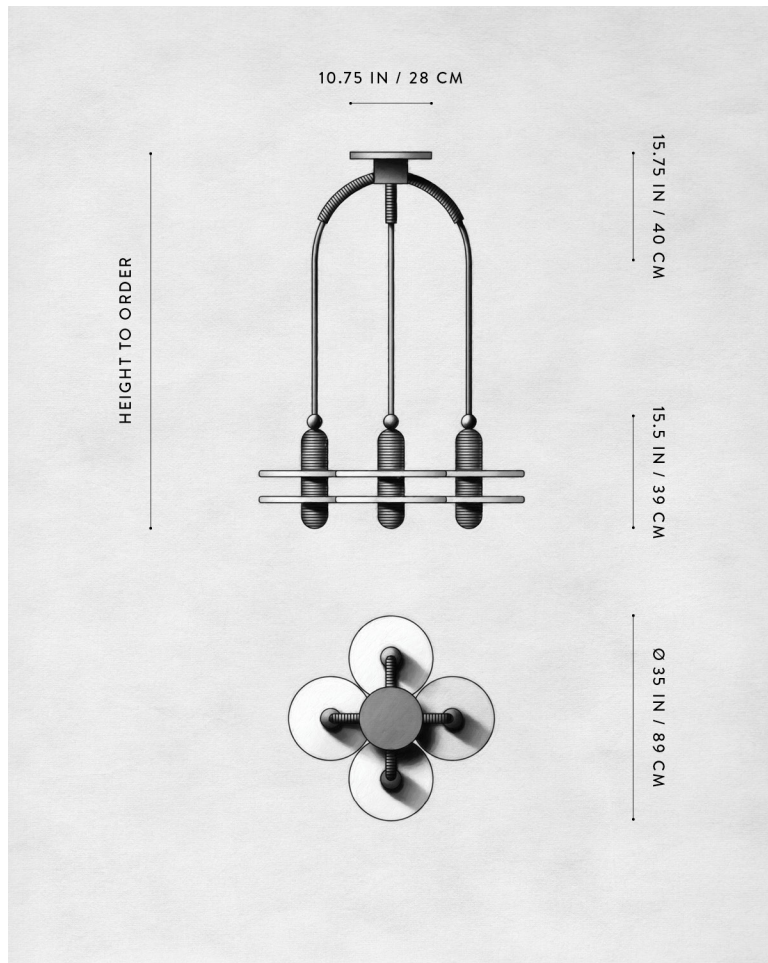

A P P A R A T U S

AGED BRASS

MEDIAN : 4 PENDANT

REFERENCE

MINARETS
SOLAR ECLIPSE

COMPOSITION

ALABASTER
FLUTED BRASS

A P P A R A T U S

AGED BRASS

A P P A R A T U S

MEDIAN : 4 PENDANT

DIMENSIONS

Ø 35 IN

Ø 89 CM

HEIGHT TO ORDER

APPROX. 140 LBS / 64 KG