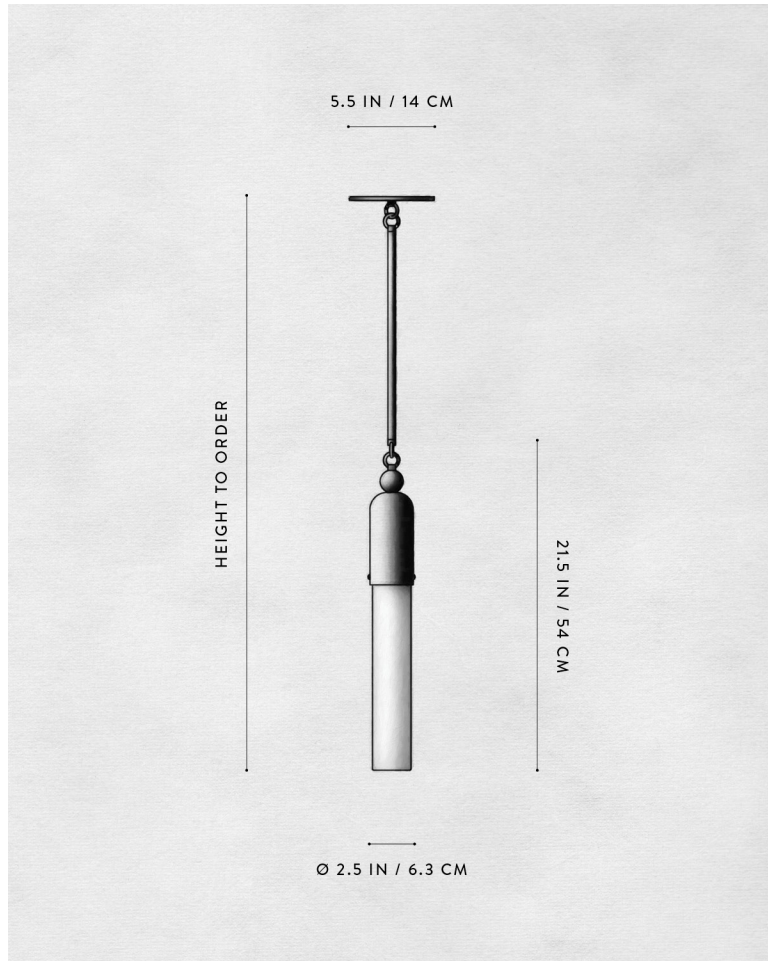

## TASSEL : 1 PENDANT

REFERENCE PASSEMENTERIE  
HISTORICAL REINTERPRETATION  
YVES SAINT LAURENT

COMPOSITION MOLD-BLOWN GLASS CYLINDERS  
BRASS DOME AND ARMATURE

A P P A R A T U S

BLACKENED BRASS

BLACKENED BRASS

# A P P A R A T U S

	TASSEL : 1 PENDANT
DIMENSIONS	Ø 2.5 IN Ø 6.3 CM HEIGHT TO ORDER
WEIGHT	APPROX. 5 LBS / 2 KG
PRICE	FROM \$2800
MINIMUM HEIGHT	25 IN
INCLUDES	60 IN
ADD HEIGHT	\$10 / IN
VOLTAGE	120-240 UL / CE
LAMPING	8W DIMMABLE LED 800 LUMENS 2700K
DRIVER LIFE	50,000 HOURS
DEPOSIT	50% UPON ORDER
BALANCE	DUE PRIOR TO SHIPPING
LEAD TIME	PLEASE REFER TO WEBSITE