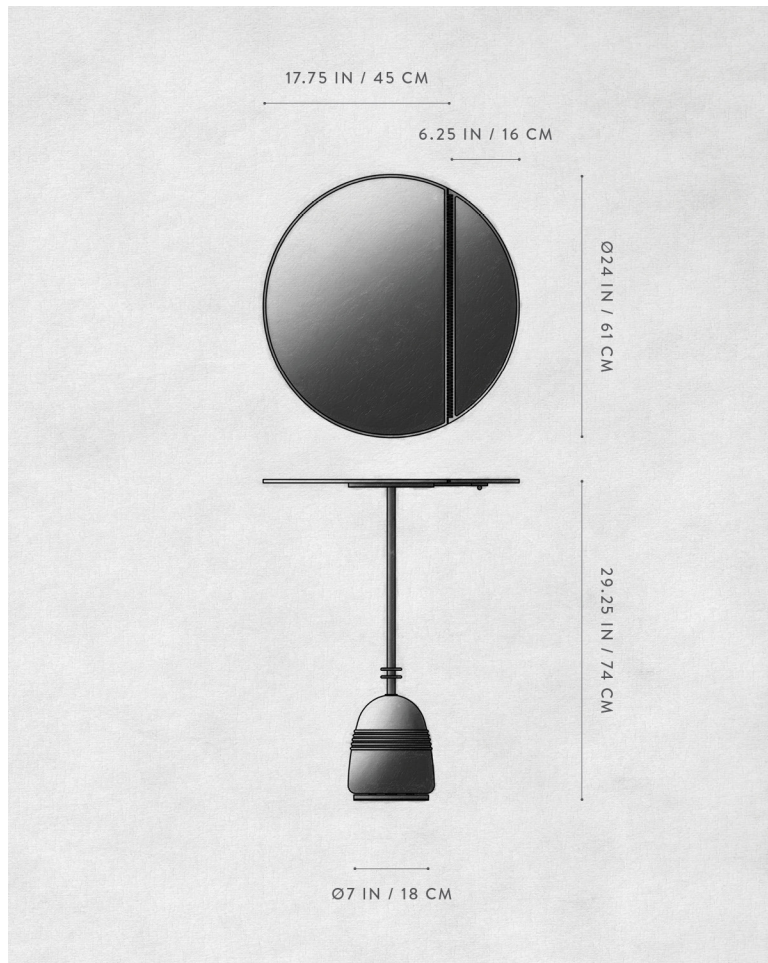

## STANDBY : BISTRO TABLE

REFERENCE TELEVISION TRAY  
CADILLAC LANDAU TOP

COMPOSITION ALUMINIUM ARMATURE  
MARBLE  
PATENT LEATHER

A P P A R A T U S

AGED BRASS / COLORWAY 01

A P P A R A T U S

TARNISHED SILVER / COLORWAY 02

# A P P A R A T U S

STANDBY : BISTRO TABLE

DIMENSIONS

29.25 H, Ø 24 IN  
74 H, Ø 61 CM

PRICE

£17400

DEPOSIT  
BALANCE  
LEAD TIME

50% UPON ORDER  
DUE PRIOR TO SHIPPING  
PLEASE REFER TO WEBSITE