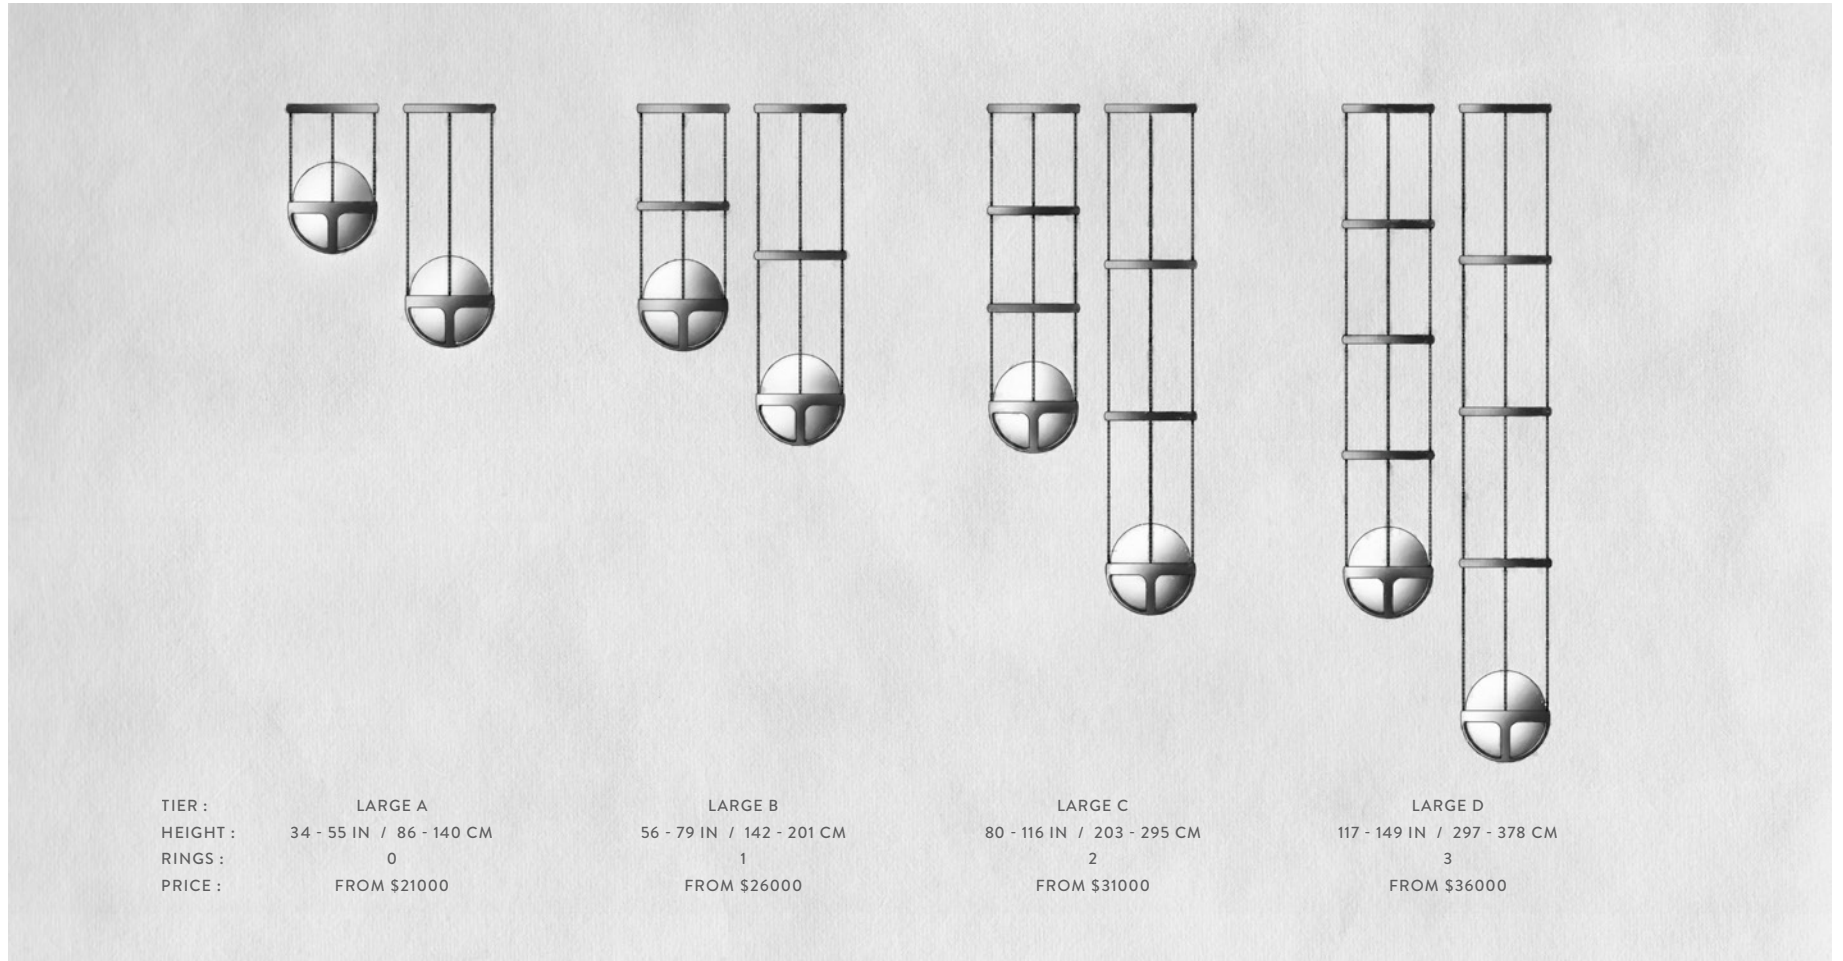

A P P A R A T U S

REPRISE : PENDANT LARGE

DIMENSIONS	Ø 20.5 IN Ø 52 CM
WEIGHT	HEIGHT TO ORDER LARGE A : APPROX. 82.5 LBS / 37.4 KG LARGE B : APPROX. 97.5 LBS / 44.2 KG LARGE C : APPROX. 114.2 LBS / 51.8 KG LARGE D : APPROX. 130.4 LBS / 59.1 KG
PRICE	FROM \$21000 / 34 - 55 IN OVERALL HEIGHT \$26000 / 56 - 79 IN OVERALL HEIGHT \$31000 / 80 - 116 IN OVERALL HEIGHT \$36000 / 117 - 149 IN OVERALL HEIGHT
MINIMUM HEIGHT	34 IN
VOLTAGE	120-240 ETL / CB / CE / SAA / KC / UKCA / CCC PENDING
LAMPING	MAX 25W
BULB INCLUDED	6W DIMMABLE LED BULB 480 LUMENS 2000-2800K 120V : E26 SPHERE II : MATTE WHITE 240V : E27 SPHERE II : MATTE WHITE
BULB LIFE	15,000 HOURS
DEPOSIT	50% UPON ORDER
BALANCE	DUE PRIOR TO SHIPPING
LEAD TIME	PLEASE REFER TO WEBSITE

FINISHED AND ASSEMBLED BY HAND IN NY
DOMESTIC AND IMPORTED COMPONENTS
PLEASE INQUIRE FOR HEIGHT OVER 149 IN

A P P A R A T U S

A P P A R A T U S

REPRISE : PENDANT MEDIUM

DIMENSIONS	Ø 15.25 IN Ø 39 CM HEIGHT TO ORDER
WEIGHT	MEDIUM A : APPROX. 51 LBS / 23 KG MEDIUM B : APPROX. 59 LBS / 27 KG MEDIUM C : APPROX. 68 LBS / 31 KG MEDIUM D : APPROX. 77 LBS / 35 KG
PRICE	FROM \$14000 / 25 - 42 IN OVERALL HEIGHT \$17800 / 43 - 59 IN OVERALL HEIGHT \$21600 / 60 - 87 IN OVERALL HEIGHT \$25400 / 88 - 113 IN OVERALL HEIGHT
MINIMUM HEIGHT	25 IN
VOLTAGE	120-240 ETL / CB / CE / SAA / KC / UKCA / CCC PENDING
LAMPING	MAX 25W
BULB INCLUDED	6W DIMMABLE LED BULB 480 LUMENS 2000-2800K 120V : E26 SPHERE II : MATTE WHITE 240V : E27 SPHERE II : MATTE WHITE
BULB LIFE	15,000 HOURS
DEPOSIT	50% UPON ORDER
BALANCE	DUE PRIOR TO SHIPPING
LEAD TIME	PLEASE REFER TO WEBSITE