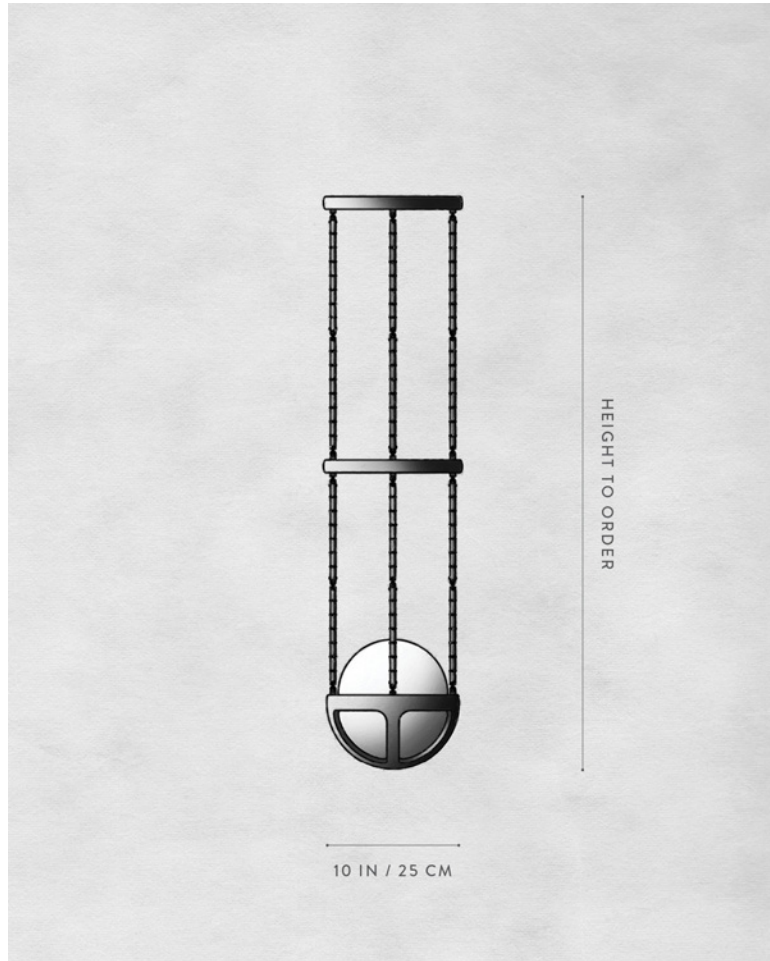

A P P A R A T U S

REPRISE : PENDANT SMALL

DIMENSIONS	Ø 10 IN Ø 25 CM
WEIGHT	HEIGHT TO ORDER SMALL A : APPROX. 18 LBS / 8 KG SMALL B : APPROX. 22 LBS / 10 KG SMALL C : APPROX. 27 LBS / 12 KG SMALL D : APPROX. 31 LBS / 14 KG
PRICE	FROM $10800 / 17 - 29 IN OVERALL HEIGHT $14200 / 30 - 44 IN OVERALL HEIGHT $17600 / 45 - 65 IN OVERALL HEIGHT $21000 / 66 - 83 IN OVERALL HEIGHT
MINIMUM HEIGHT	17 IN
VOLTAGE	120-240 ETL / CB / CE / SAA / KC / UKCA / CCC PENDING
LAMPING	MAX 25W
BULB INCLUDED	3.8W DIMMABLE LED BULB 220 LUMENS 2000-2800K 120V : E12 SPHERE I : MATTE WHITE 240V : E14 SPHERE I : MATTE WHITE
BULB LIFE	15,000 HOURS
DEPOSIT	50% UPON ORDER
BALANCE	DUE PRIOR TO SHIPPING
LEAD TIME	PLEASE REFER TO WEBSITE

FINISHED AND ASSEMBLED BY HAND IN NY
DOMESTIC AND IMPORTED COMPONENTS
PLEASE INQUIRE FOR HEIGHT OVER 83 IN