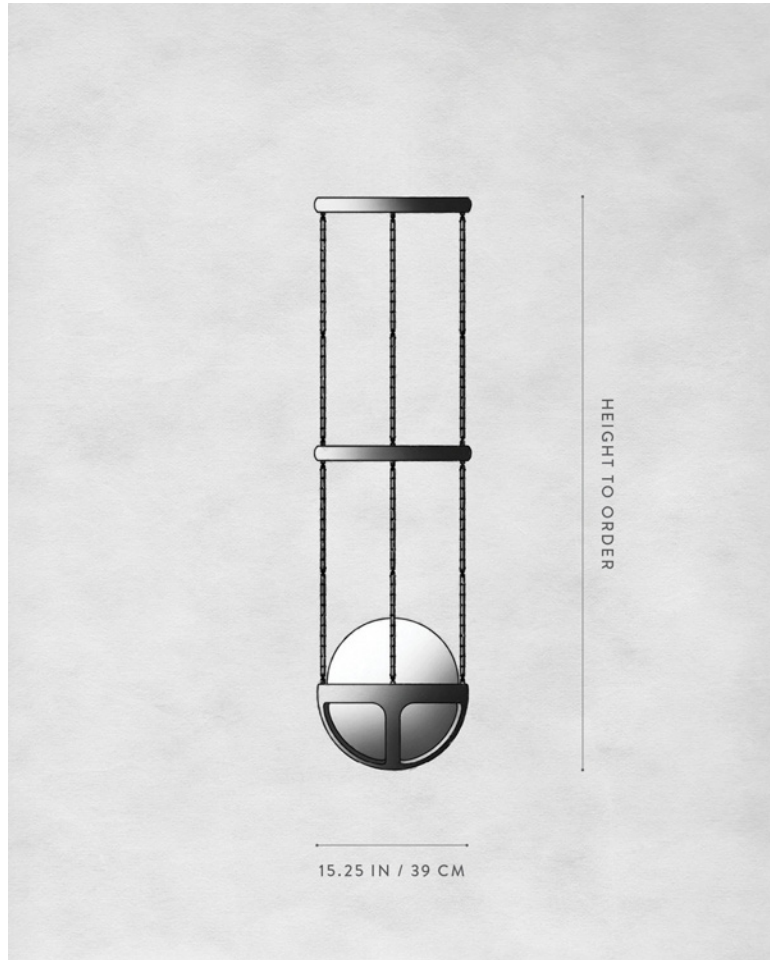

A P P A R A T U S

REPRISE : PENDANT LARGE

DIMENSIONS	Ø 20.5 IN Ø 52 CM
WEIGHT	HEIGHT TO ORDER LARGE A : APPROX. 82.5 LBS / 37.4 KG LARGE B : APPROX. 97.5 LBS / 44.2 KG LARGE C : APPROX. 114.2 LBS / 51.8 KG LARGE D : APPROX. 130.4 LBS / 59.1 KG
PRICE	FROM \$21000 / 34 - 55 IN OVERALL HEIGHT \$26000 / 56 - 79 IN OVERALL HEIGHT \$31000 / 80 - 116 IN OVERALL HEIGHT \$36000 / 117 - 149 IN OVERALL HEIGHT
MINIMUM HEIGHT	34 IN
VOLTAGE	120-240 ETL / CB / CE / SAA / KC / UKCA / CCC PENDING
LAMPING	MAX 25W
BULB INCLUDED	6W DIMMABLE LED BULB 480 LUMENS 2000-2800K 120V : E26 SPHERE II : MATTE WHITE 240V : E27 SPHERE II : MATTE WHITE
BULB LIFE	15,000 HOURS
DEPOSIT	50% UPON ORDER
BALANCE	DUE PRIOR TO SHIPPING
LEAD TIME	PLEASE REFER TO WEBSITE

FINISHED AND ASSEMBLED BY HAND IN NY
DOMESTIC AND IMPORTED COMPONENTS
PLEASE INQUIRE FOR HEIGHT OVER 149 IN

A P P A R A T U S

A P P A R A T U S

REPRISE : PENDANT MEDIUM

DIMENSIONS	Ø 15.25 IN Ø 39 CM HEIGHT TO ORDER
WEIGHT	MEDIUM A : APPROX. 51 LBS / 23 KG MEDIUM B : APPROX. 59 LBS / 27 KG MEDIUM C : APPROX. 68 LBS / 31 KG MEDIUM D : APPROX. 77 LBS / 35 KG
PRICE	FROM \$14000 / 25 - 42 IN OVERALL HEIGHT \$17800 / 43 - 59 IN OVERALL HEIGHT \$21600 / 60 - 87 IN OVERALL HEIGHT \$25400 / 88 - 113 IN OVERALL HEIGHT
MINIMUM HEIGHT	25 IN
VOLTAGE	120-240 ETL / CB / CE / SAA / KC / UKCA / CCC PENDING
LAMPING	MAX 25W
BULB INCLUDED	6W DIMMABLE LED BULB 480 LUMENS 2000-2800K 120V : E26 SPHERE II : MATTE WHITE 240V : E27 SPHERE II : MATTE WHITE
BULB LIFE	15,000 HOURS
DEPOSIT	50% UPON ORDER
BALANCE	DUE PRIOR TO SHIPPING
LEAD TIME	PLEASE REFER TO WEBSITE