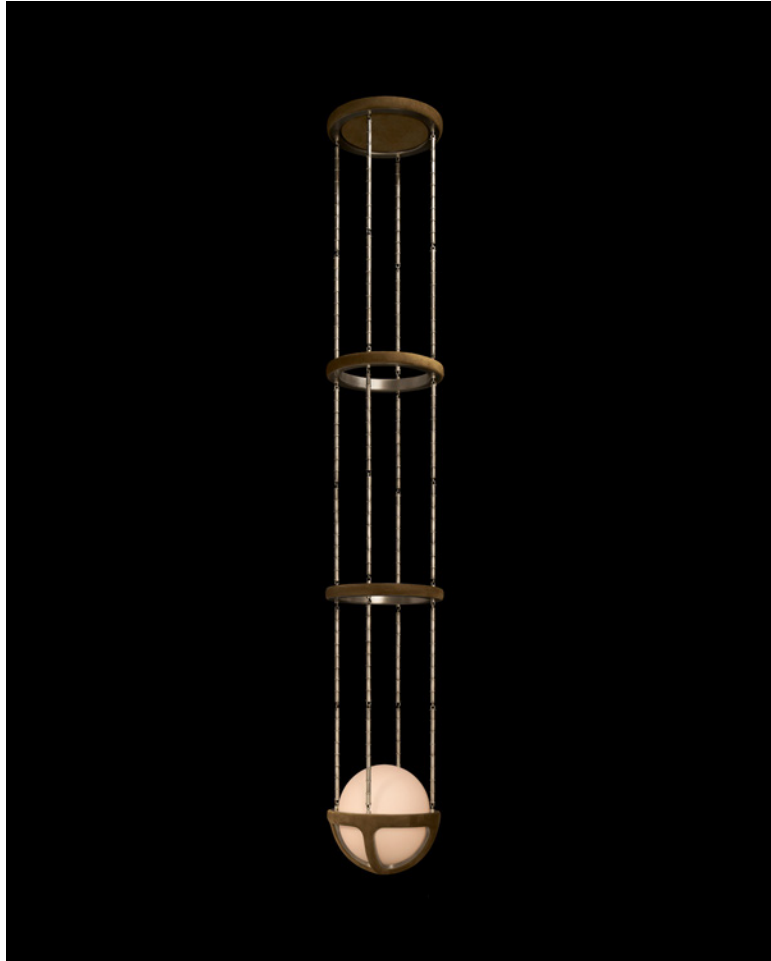

A P P A R A T U S

SMALL, TARNISHED SILVER / BRONZE SUEDE