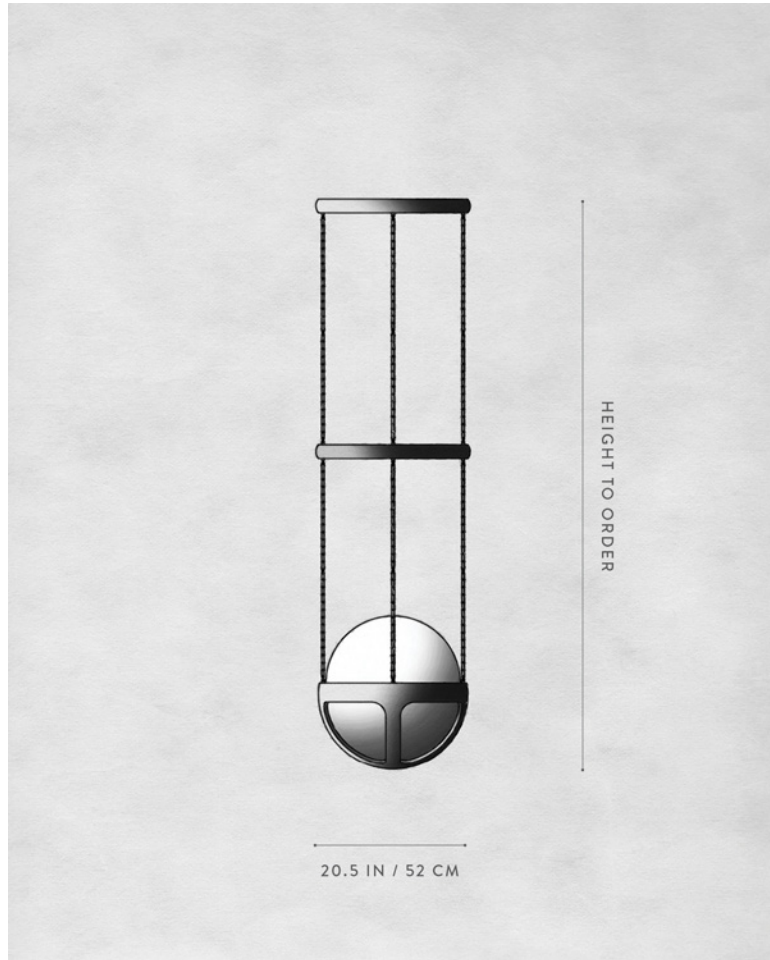

A P P A R A T U S

REPRISE : PENDANT LARGE

DIMENSIONS	Ø 20.5 IN Ø 52 CM
WEIGHT	HEIGHT TO ORDER LARGE A : APPROX. 82.5 LBS / 37.4 KG LARGE B : APPROX. 97.5 LBS / 44.2 KG LARGE C : APPROX. 114.2 LBS / 51.8 KG LARGE D : APPROX. 130.4 LBS / 59.1 KG
PRICE	FROM \$21000 / 34 - 55 IN OVERALL HEIGHT \$26000 / 56 - 79 IN OVERALL HEIGHT \$31000 / 80 - 116 IN OVERALL HEIGHT \$36000 / 117 - 149 IN OVERALL HEIGHT
MINIMUM HEIGHT	34 IN
VOLTAGE	120-240 ETL / CB / CE / SAA / KC / UKCA / CCC PENDING
LAMPING	MAX 25W
BULB INCLUDED	6W DIMMABLE LED BULB 480 LUMENS 2000-2800K 120V : E26 SPHERE II : MATTE WHITE 240V : E27 SPHERE II : MATTE WHITE
BULB LIFE	15,000 HOURS
DEPOSIT	50% UPON ORDER
BALANCE	DUE PRIOR TO SHIPPING
LEAD TIME	PLEASE REFER TO WEBSITE

FINISHED AND ASSEMBLED BY HAND IN NY
DOMESTIC AND IMPORTED COMPONENTS
PLEASE INQUIRE FOR HEIGHT OVER 149 IN

A P P A R A T U S

A P P A R A T U S

REPRISE : PENDANT MEDIUM

DIMENSIONS	Ø 15.25 IN Ø 39 CM HEIGHT TO ORDER
WEIGHT	MEDIUM A : APPROX. 51 LBS / 23 KG MEDIUM B : APPROX. 59 LBS / 27 KG MEDIUM C : APPROX. 68 LBS / 31 KG MEDIUM D : APPROX. 77 LBS / 35 KG
PRICE	FROM \$14000 / 25 - 42 IN OVERALL HEIGHT \$17800 / 43 - 59 IN OVERALL HEIGHT \$21600 / 60 - 87 IN OVERALL HEIGHT \$25400 / 88 - 113 IN OVERALL HEIGHT
MINIMUM HEIGHT	25 IN
VOLTAGE	120-240 ETL / CB / CE / SAA / KC / UKCA / CCC PENDING
LAMPING	MAX 25W
BULB INCLUDED	6W DIMMABLE LED BULB 480 LUMENS 2000-2800K 120V : E26 SPHERE II : MATTE WHITE 240V : E27 SPHERE II : MATTE WHITE
BULB LIFE	15,000 HOURS
DEPOSIT	50% UPON ORDER
BALANCE	DUE PRIOR TO SHIPPING
LEAD TIME	PLEASE REFER TO WEBSITE