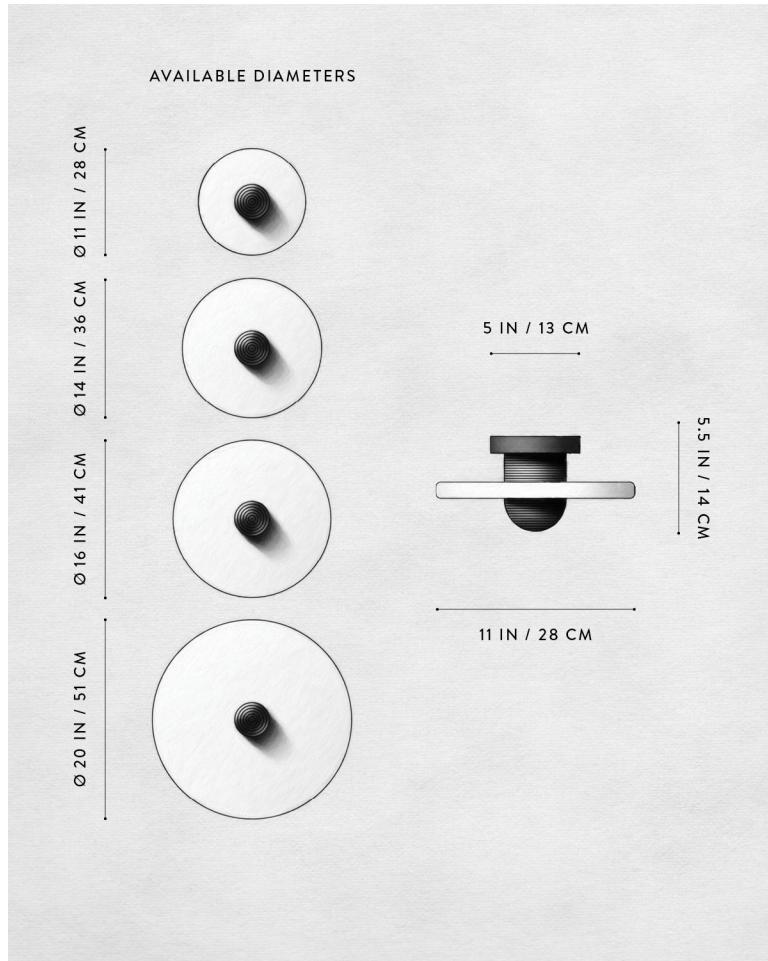

# A P P A R A T U S

AGED BRASS

MEDIAN : 1 SURFACE

REFERENCE

MINARETS  
SOLAR ECLIPSE

COMPOSITION

ALABASTER  
FLUTED BRASS

A P P A R A T U S

# A P P A R A T U S

	MEDIAN : 1 SURFACE
DIAMETER	Ø 11, 14, 16, 20 / 5.5 H IN Ø 28, 36, 41, 51 / 14 H CM
WEIGHT	15 LBS / 7 KG / 11 IN DIAMETER 20 LBS / 9 KG / 14 IN DIAMETER 20 LBS / 9 KG / 16 IN DIAMETER 30 LBS / 14 KG / 20 IN DIAMETER
PRICE	FROM \$3000 / 11 IN DIAMETER FROM \$3400 / 14 IN DIAMETER FROM \$3800 / 16 IN DIAMETER FROM \$4200 / 20 IN DIAMETER
INSTALLATION	SUITABLE FOR CEILING OR WALL
VOLTAGE	120-240 UL / CE
LAMPING	8W DIMMABLE LED 800 LUMENS 2500K
DRIVER LIFE	50,000 HOURS
DEPOSIT	50% UPON ORDER
BALANCE	DUE PRIOR TO SHIPPING
LEAD TIME	PLEASE REFER TO WEBSITE