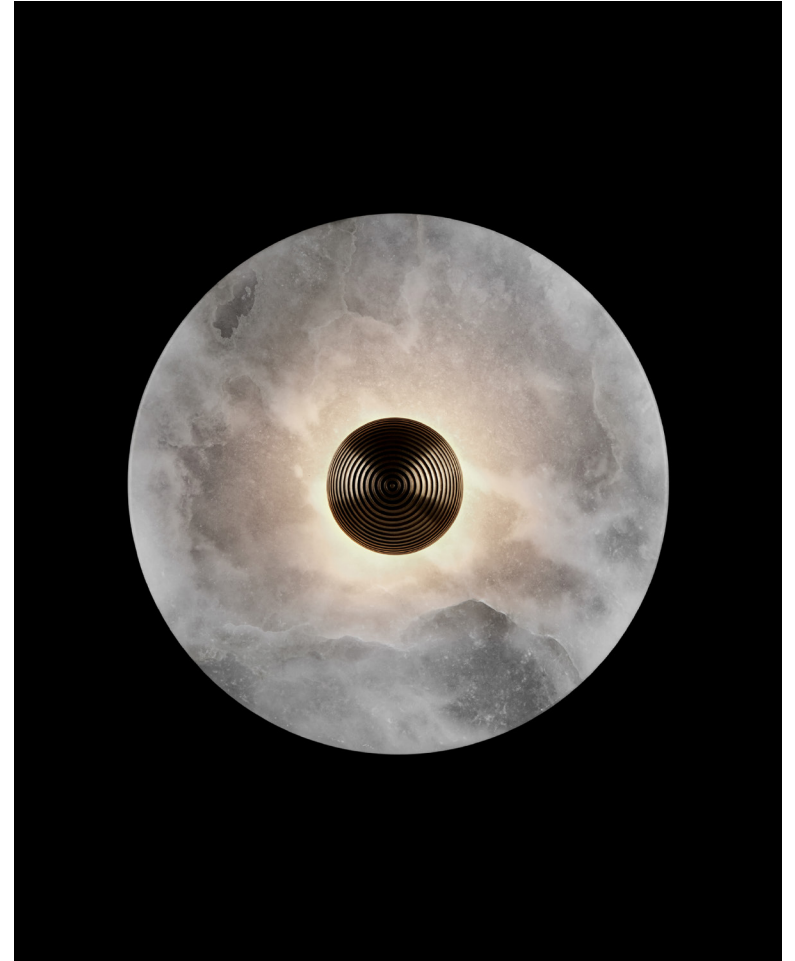

# A P P A R A T U S

AGED BRASS

MEDIAN : 1 SURFACE

REFERENCE

MINARETS  
SOLAR ECLIPSE

COMPOSITION

ALABASTER  
FLUTED BRASS

A P P A R A T U S

AGED BRASS

AGED BRASS

# A P P A R A T U S

	MEDIAN : 1 SURFACE
DIAMETER	Ø 11, 14, 16, 20 / 5.5 H IN Ø 28, 36, 41, 51 / 14 H CM
WEIGHT	15 LBS / 7 KG / 11 IN DIAMETER 20 LBS / 9 KG / 14 IN DIAMETER 20 LBS / 9 KG / 16 IN DIAMETER 30 LBS / 14 KG / 20 IN DIAMETER
PRICE	FROM \$3000 / 11 IN DIAMETER FROM \$3400 / 14 IN DIAMETER FROM \$3800 / 16 IN DIAMETER FROM \$4200 / 20 IN DIAMETER
INSTALLATION	SUITABLE FOR CEILING OR WALL
VOLTAGE	120-240 UL / CE
LAMPING	8W DIMMABLE LED 800 LUMENS 2500K
DRIVER LIFE	50,000 HOURS
DEPOSIT	50% UPON ORDER
BALANCE	DUE PRIOR TO SHIPPING
LEAD TIME	PLEASE REFER TO WEBSITE