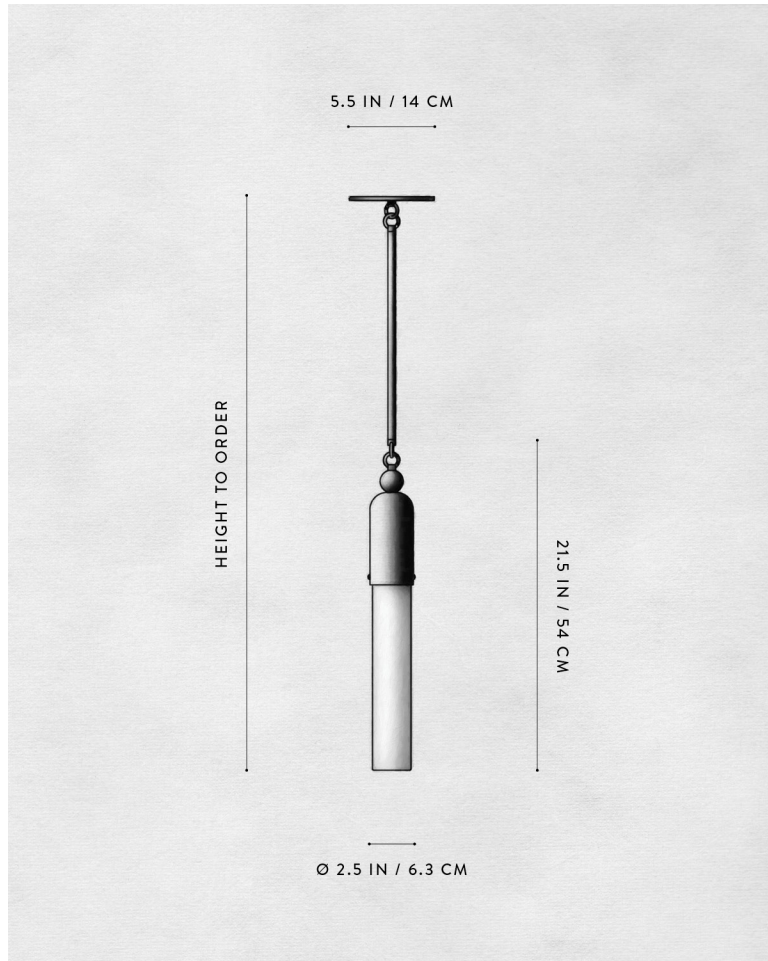

## TASSEL : 1 PENDANT

REFERENCE PASSEMENTERIE  
HISTORICAL REINTERPRETATION  
YVES SAINT LAURENT

COMPOSITION MOLD-BLOWN GLASS CYLINDERS  
BRASS DOME AND ARMATURE

A P P A R A T U S

BLACKENED BRASS

BLACKENED BRASS

# A P P A R A T U S

TASSEL : 1 PENDANT

DIMENSIONS	Ø 2.5 IN Ø 6.3 CM HEIGHT TO ORDER
WEIGHT	APPROX. 5 LBS / 2 KG
PRICE	FROM £3050
MINIMUM HEIGHT	25 IN
INCLUDES	60 IN
ADD HEIGHT	£10 / IN
VOLTAGE	120-240 UL / CE
LAMPING	8W DIMMABLE LED 800 LUMENS 2700K
DRIVER LIFE	50,000 HOURS
DEPOSIT	50% UPON ORDER
BALANCE	DUE PRIOR TO SHIPPING
LEAD TIME	PLEASE REFER TO WEBSITE