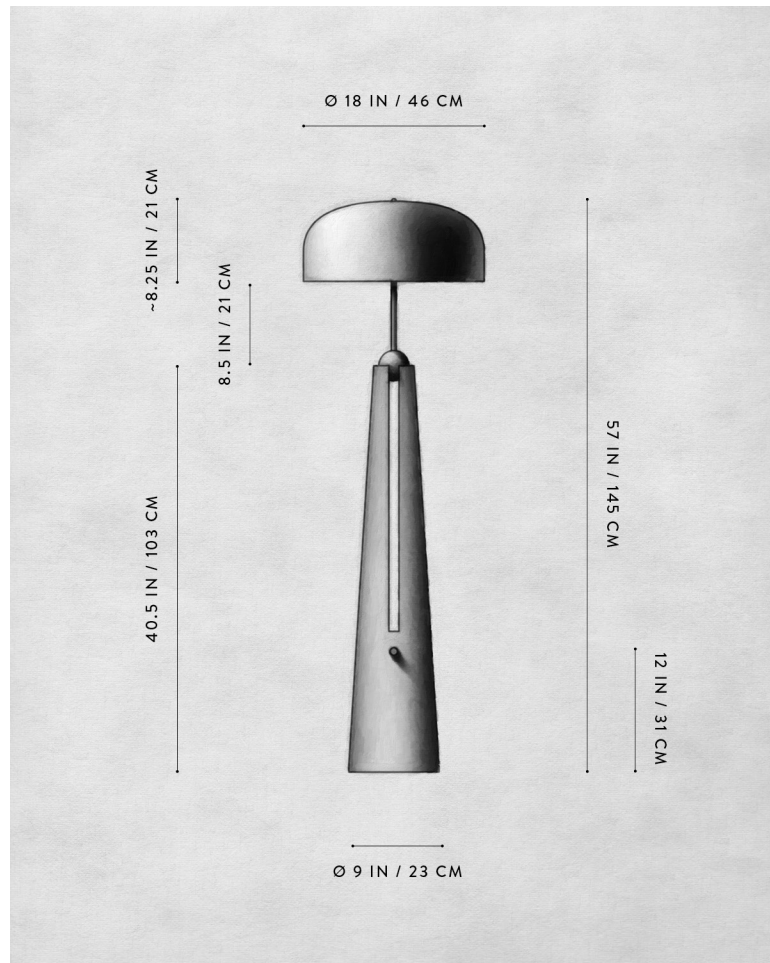

A P P A R A T U S

AGED BRASS / BRONZE SUEDE

METRONOME : FLOOR LAMP

REFERENCE

STRAVINSKY
COUNTERPOINT
VILLA MULLER

COMPOSITION

HAND-WRAPPED LEATHER OR SUEDE BASE
BRASS ARMATURE AND SHADE

A P P A R A T U S

AGED BRASS / BRONZE SUEDE

AGED BRASS / PEWTER SUEDE

A P P A R A T U S

METRONOME : FLOOR LAMP

DIMENSIONS	57 H, $\text{Ø } 18 \text{ IN}$ 145 H, $\text{Ø } 46 \text{ CM}$
PRICE	FROM £10900
VOLTAGE	120-240 UL
LAMPING	MAX 40W
BULB INCLUDED	2 X 3.8W DIMMABLE LED BULB 220 LUMENS 2000-2800K
BULB LIFE	120V : E26 SPHERE I : MATTE WHITE 240V : E27 SPHERE I : MATTE WHITE 15,000 HOURS
DEPOSIT	50% UPON ORDER
BALANCE	DUE PRIOR TO SHIPPING
LEAD TIME	PLEASE REFER TO WEBSITE