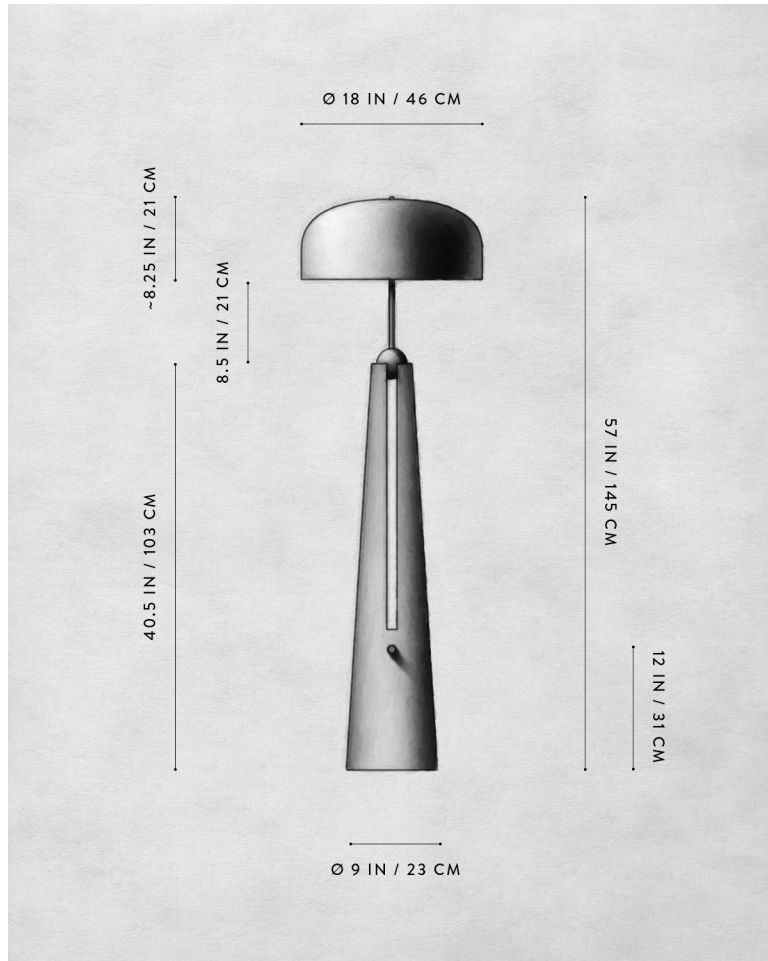

A P P A R A T U S

AGED BRASS / BRONZE SUEDE

METRONOME : FLOOR LAMP

REFERENCE

STRAVINSKY
COUNTERPOINT
VILLA MULLER

COMPOSITION

HAND-WRAPPED LEATHER OR SUEDE BASE
BRASS ARMATURE AND SHADE

A P P A R A T U S

AGED BRASS / BRONZE SUEDE

AGED BRASS / PEWTER SUEDE

A P P A R A T U S

METRONOME : FLOOR LAMP

DIMENSIONS

57 H, Ø 18 IN
145 H, Ø 46 CM

PRICE

FROM £10900

120V : E12 SPHERE I : MATTE WHITE

240V : E14 SPHERE I : MATTE WHITE

BULB LIFE

15,000 HOURS

DEPOSIT

50% UPON ORDER

BALANCE

DUE PRIOR TO SHIPPING