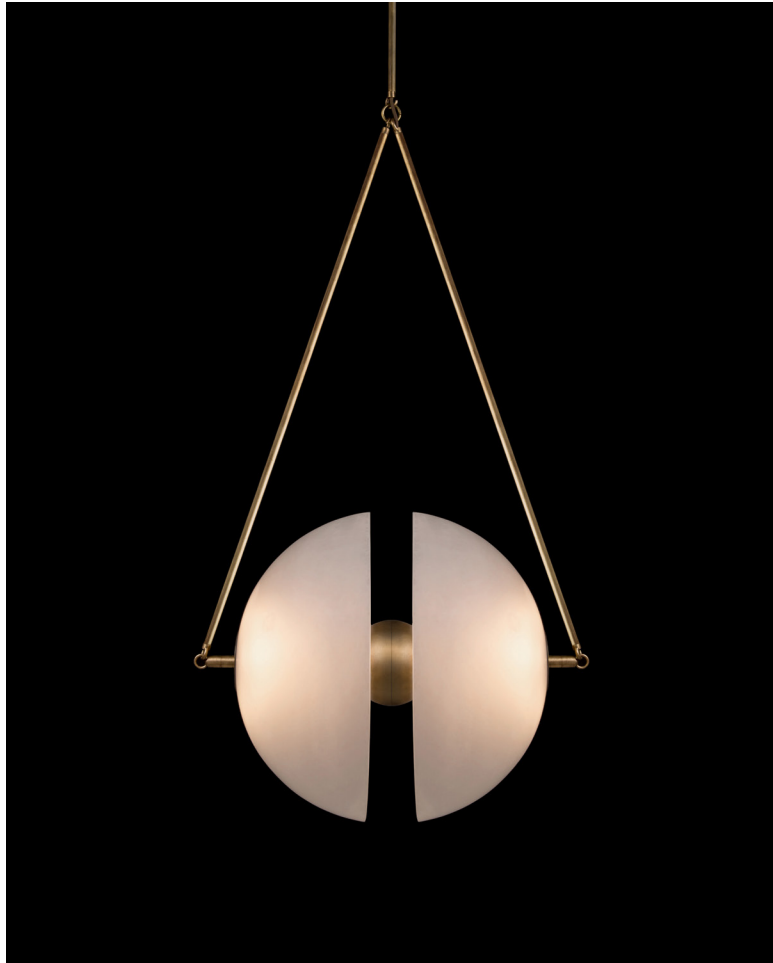

A P P A R A T U S

AGED BRASS

SYNAPSE

REFERENCE

NEURAL STRUCTURES
VOLUME, CONNECTION AND GRAVITY

COMPOSITION

BISECTED GLASS VOLUME
BRASS SPHERE IN TRANSIT BETWEEN
SAND-BLASTED HEMISPHERES

A P P A R A T U S

SYNAPSE : LARGE, TARNISHED SILVER

SYNAPSE : SMALL, AGED BRASS / BLACKENED BRASS

A P P A R A T U S

	SYNAPSE : LARGE
DIMENSIONS	26.75 W, 19.25 D IN 68 W, 50 D CM HEIGHT TO ORDER
WEIGHT	APPROX. 30 LBS / 14 KG
PRICE	FROM £14100
MINIMUM HEIGHT	38 IN ONLY OVERALL FIXTURE HEIGHT 52 IN AND ABOVE WILL INCLUDE A TOP STEM
INCLUDES ADD HEIGHT	60 IN £10 / IN
VOLTAGE	120-240 UL / CE
LAMPING BULB INCLUDED	MAX 40W 12 X 3.8W DIMMABLE LED BULB 220 LUMENS EACH 2500K 120V : E12 SPHERE I : MATTE WHITE 240V : E14 SPHERE I : MATTE WHITE
BULB LIFE	15,000 HOURS
DEPOSIT BALANCE LEAD TIME	50% UPON ORDER DUE PRIOR TO SHIPPING PLEASE REFER TO WEBSITE
	FINISHED AND ASSEMBLED BY HAND IN NY DOMESTIC AND IMPORTED COMPONENTS

A P P A R A T U S

	SYNAPSE : SMALL
DIMENSIONS	20.25 W, 13.5 D IN 51 W, 34 D CM HEIGHT TO ORDER
WEIGHT	APPROX. 15 LBS / 7 KG
PRICE	FROM E10850
MINIMUM HEIGHT	33 IN ONLY OVERALL FIXTURE HEIGHT 40 IN AND ABOVE WILL INCLUDE A TOP STEM
INCLUDES ADD HEIGHT	60 IN E10 / IN
VOLTAGE	120-240 UL / CE
LAMPING BULB INCLUDED	MAX 40W 8 X 3.8W DIMMABLE LED BULB 220 LUMENS EACH 2500K 120V : E12 SPHERE I : MATTE WHITE 240V : E14 SPHERE I : MATTE WHITE
BULB LIFE	15,000 HOURS
DEPOSIT BALANCE LEAD TIME	50% UPON ORDER DUE PRIOR TO SHIPPING PLEASE REFER TO WEBSITE
	FINISHED AND ASSEMBLED BY HAND IN NY DOMESTIC AND IMPORTED COMPONENTS