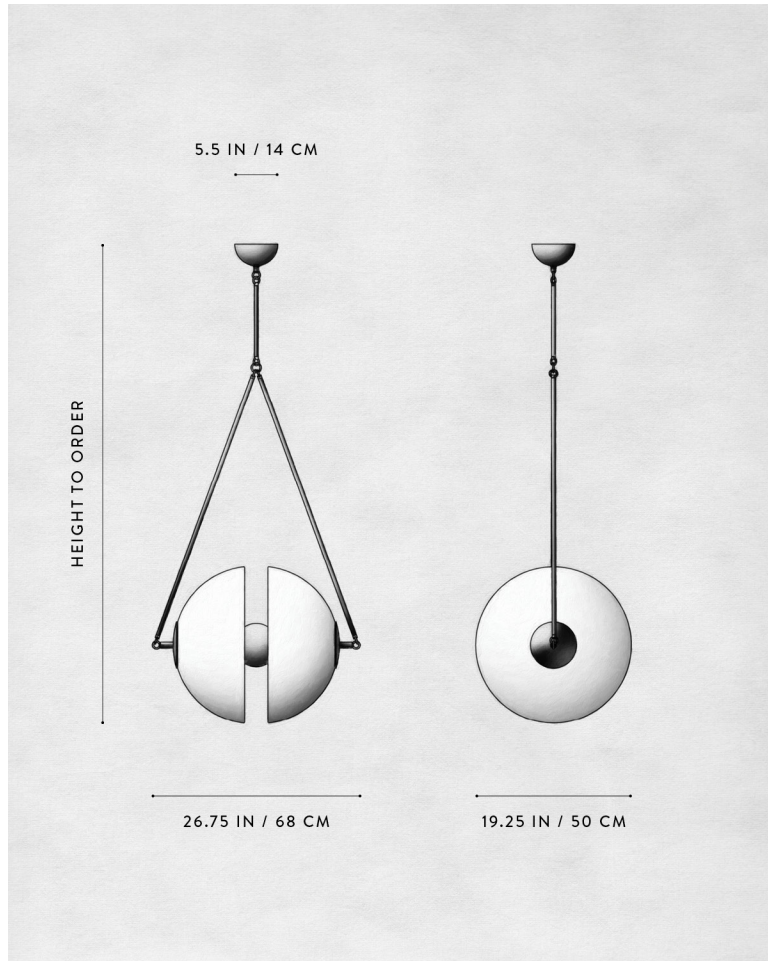

A P P A R A T U S

AGED BRASS

SYNAPSE

REFERENCE

NEURAL STRUCTURES
VOLUME, CONNECTION AND GRAVITY

COMPOSITION

BISECTED GLASS VOLUME
BRASS SPHERE IN TRANSIT BETWEEN
SAND-BLASTED HEMISPHERES

A P P A R A T U S

SYNAPSE : LARGE, TARNISHED SILVER

SYNAPSE : SMALL, AGED BRASS / BLACKENED BRASS

A P P A R A T U S

	SYNAPSE : LARGE
DIMENSIONS	26.75 W, 19.25 D IN 68 W, 50 D CM HEIGHT TO ORDER
WEIGHT	APPROX. 30 LBS / 14 KG
PRICE	FROM £14100
MINIMUM HEIGHT	38 IN ONLY OVERALL FIXTURE HEIGHT 52 IN AND ABOVE WILL INCLUDE A TOP STEM
INCLUDES ADD HEIGHT	60 IN £10 / IN
VOLTAGE	120-240 UL / CE
LAMPING BULB INCLUDED	MAX 40W 12 X 3.8W DIMMABLE LED BULB 220 LUMENS EACH 2500K 120V : E12 SPHERE I : MATTE WHITE 240V : E14 SPHERE I : MATTE WHITE
BULB LIFE	15,000 HOURS
DEPOSIT BALANCE LEAD TIME	50% UPON ORDER DUE PRIOR TO SHIPPING PLEASE REFER TO WEBSITE
	FINISHED AND ASSEMBLED BY HAND IN NY DOMESTIC AND IMPORTED COMPONENTS

A P P A R A T U S

	SYNAPSE : SMALL
DIMENSIONS	20.25 W, 13.5 D IN 51 W, 34 D CM HEIGHT TO ORDER
WEIGHT	APPROX. 15 LBS / 7 KG
PRICE	FROM E10850
MINIMUM HEIGHT	33 IN ONLY OVERALL FIXTURE HEIGHT 40 IN AND ABOVE WILL INCLUDE A TOP STEM
INCLUDES ADD HEIGHT	60 IN E10 / IN
VOLTAGE	120-240 UL / CE
LAMPING BULB INCLUDED	MAX 40W 8 X 3.8W DIMMABLE LED BULB 220 LUMENS EACH 2500K 120V : E12 SPHERE I : MATTE WHITE 240V : E14 SPHERE I : MATTE WHITE
BULB LIFE	15,000 HOURS
DEPOSIT BALANCE LEAD TIME	50% UPON ORDER DUE PRIOR TO SHIPPING PLEASE REFER TO WEBSITE
	FINISHED AND ASSEMBLED BY HAND IN NY DOMESTIC AND IMPORTED COMPONENTS