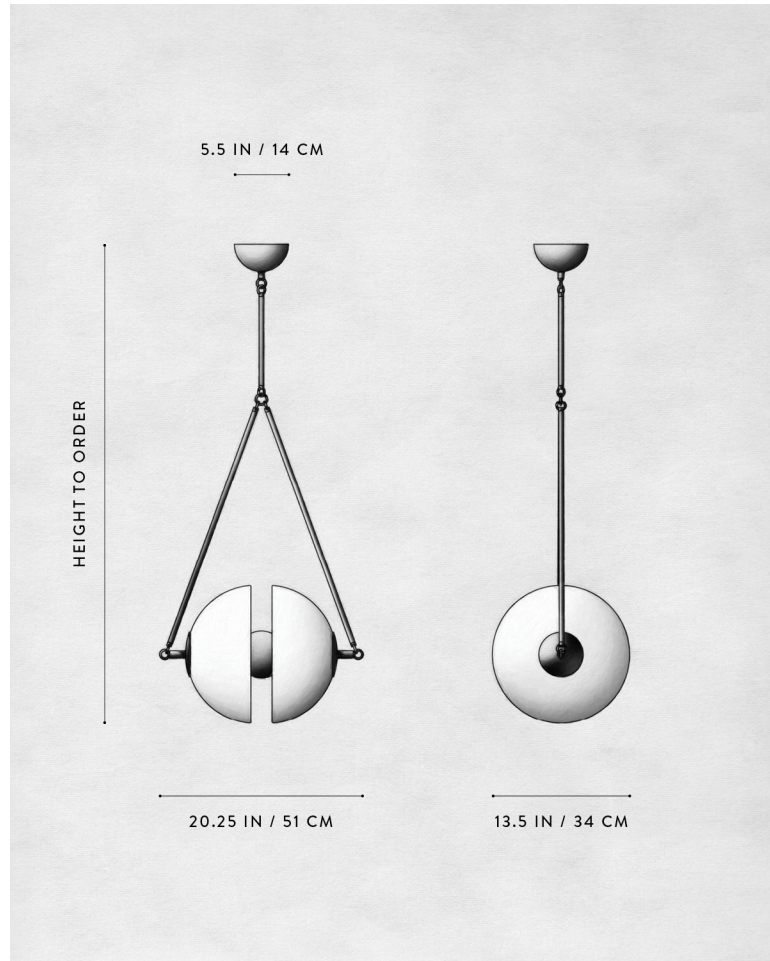

A P P A R A T U S

AGED BRASS

SYNAPSE

REFERENCE

NEURAL STRUCTURES
VOLUME, CONNECTION AND GRAVITY

COMPOSITION

BISECTED GLASS VOLUME
BRASS SPHERE IN TRANSIT BETWEEN
SAND-BLASTED HEMISPHERES

A P P A R A T U S

SYNAPSE : LARGE, TARNISHED SILVER

SYNAPSE : SMALL, AGED BRASS / BLACKENED BRASS

A P P A R A T U S

	SYNAPSE : LARGE
DIMENSIONS	26.75 W, 19.25 D IN 68 W, 50 D CM HEIGHT TO ORDER
WEIGHT	APPROX. 30 LBS / 14 KG
PRICE	FROM £14100
MINIMUM HEIGHT	38 IN ONLY OVERALL FIXTURE HEIGHT 52 IN AND ABOVE WILL INCLUDE A TOP STEM
INCLUDES ADD HEIGHT	60 IN £10 / IN
VOLTAGE	120-240 UL / CE
LAMPING BULB INCLUDED	MAX 40W 12 X 3.8W DIMMABLE LED BULB 220 LUMENS EACH 2500K 120V : E12 SPHERE I : MATTE WHITE 240V : E14 SPHERE I : MATTE WHITE
BULB LIFE	15,000 HOURS
DEPOSIT BALANCE LEAD TIME	50% UPON ORDER DUE PRIOR TO SHIPPING PLEASE REFER TO WEBSITE
	FINISHED AND ASSEMBLED BY HAND IN NY DOMESTIC AND IMPORTED COMPONENTS

A P P A R A T U S

	SYNAPSE : SMALL
DIMENSIONS	20.25 W, 13.5 D IN 51 W, 34 D CM HEIGHT TO ORDER
WEIGHT	APPROX. 15 LBS / 7 KG
PRICE	FROM E10850
MINIMUM HEIGHT	33 IN ONLY OVERALL FIXTURE HEIGHT 40 IN AND ABOVE WILL INCLUDE A TOP STEM
INCLUDES ADD HEIGHT	60 IN E10 / IN
VOLTAGE	120-240 UL / CE
LAMPING BULB INCLUDED	MAX 40W 8 X 3.8W DIMMABLE LED BULB 220 LUMENS EACH 2500K 120V : E12 SPHERE I : MATTE WHITE 240V : E14 SPHERE I : MATTE WHITE
BULB LIFE	15,000 HOURS
DEPOSIT BALANCE LEAD TIME	50% UPON ORDER DUE PRIOR TO SHIPPING PLEASE REFER TO WEBSITE
	FINISHED AND ASSEMBLED BY HAND IN NY DOMESTIC AND IMPORTED COMPONENTS