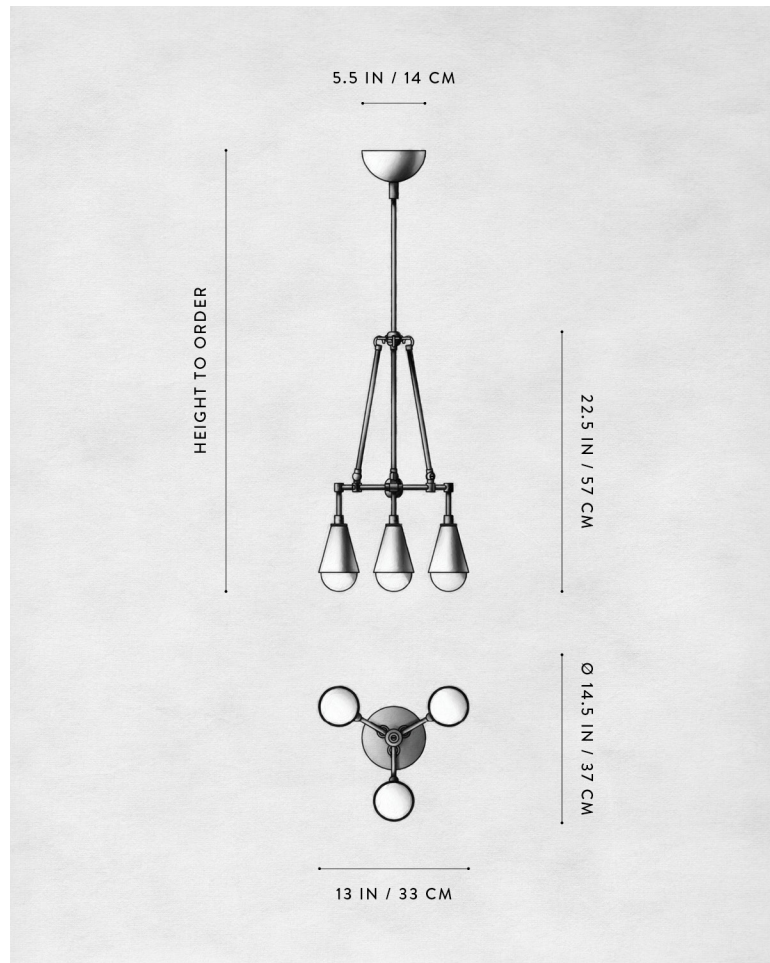

### REFERENCE

MOLECULAR GEOMETRY  
MUSIC THEORY

### COMPOSITION

REPEATING TRIANGULAR AND CONICAL STRUCTURES  
BRASS OR HAND-CAST PORCELAIN CONES

A P P A R A T U S

TARNISHED SILVER

AGED BRASS / PORCELAIN

## DIMENSIONS

TRIAD : 3 PENDANT

Ø 14.5 IN

Ø 37 CM

HEIGHT TO ORDER

APPROX. 5 LBS / 2 KG