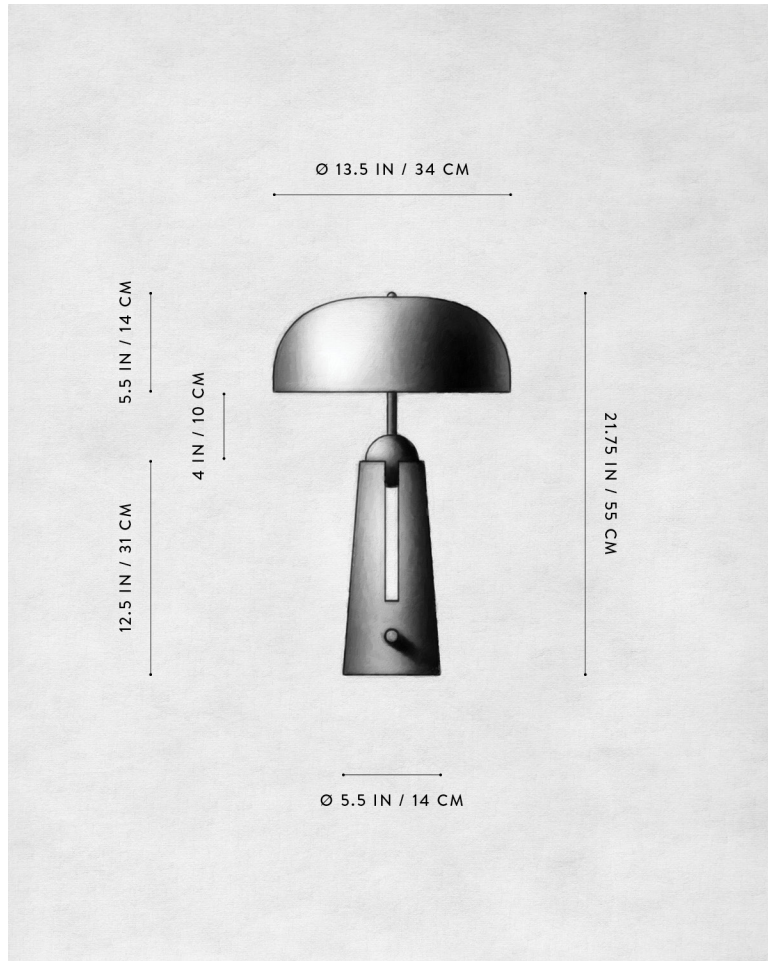

## METRONOME : TABLE LAMP

### COMPOSITION

HAND-WRAPPED LEATHER OR SUEDE BASE  
BRASS ARMATURE AND SHADE

A P P A R A T U S

AGED BRASS / BRONZE SUEDE

AGED BRASS / PEWTER SUEDE

### DIMENSIONS

21.75 H, Ø 13.5 IN  
55 H, Ø 34 CM