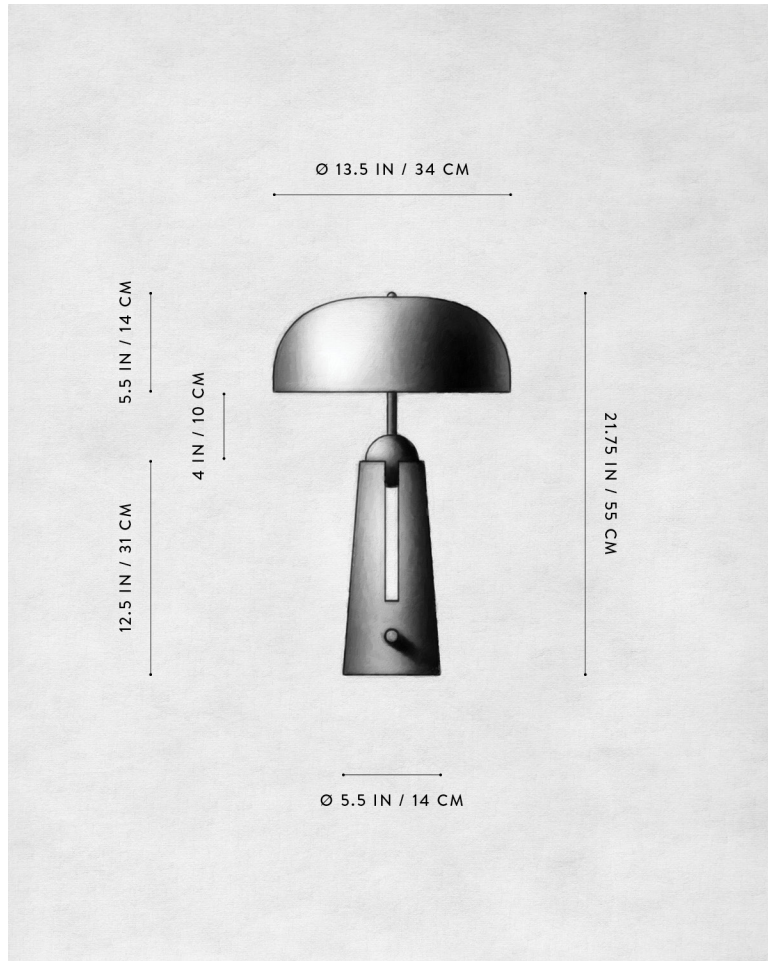

A P P A R A T U S

AGED BRASS / PEWTER SUEDE

METRONOME : TABLE LAMP

REFERENCE

STRAVINSKY
COUNTERPOINT
VILLA MULLER

COMPOSITION

HAND-WRAPPED LEATHER OR SUEDE BASE
BRASS ARMATURE AND SHADE

A P P A R A T U S

AGED BRASS / BRONZE SUEDE

AGED BRASS / PEWTER SUEDE

A P P A R A T U S

METRONOME : TABLE LAMP

DIMENSIONS

21.75 H, Ø 13.5 IN
55 H, Ø 34 CM

PRICE

FROM £7000

120V : E12 SPHERE I : MATTE WHITE

240V : E14 SPHERE I : MATTE WHITE

15,000 HOURS

BULB LIFE

DEPOSIT

50% UPON ORDER

BALANCE

DUE PRIOR TO SHIPPING