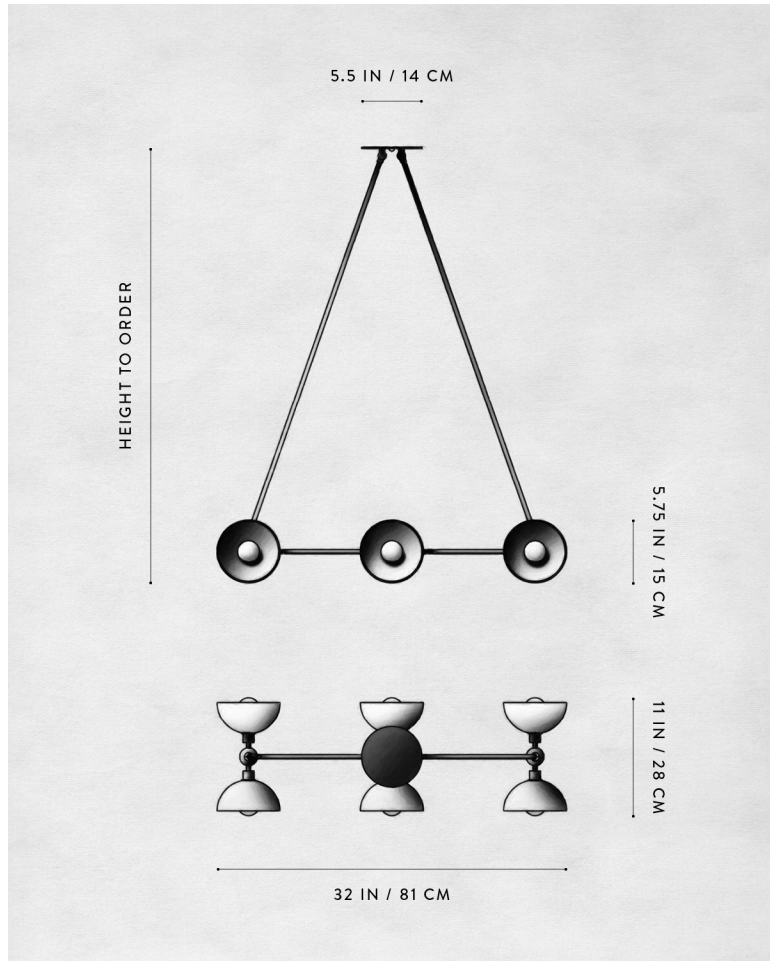

A P P A R A T U S

AGED BRASS / BLACKENED BRASS

TRAPEZE : 6 PENDANT

REFERENCE

MOLECULAR GEOMETRY
CAPTURED STATES OF MOTION

COMPOSITION

SPHERES AND LINE SEGMENTS
TRIANGULAR SUSPENSION
BRASS OR HAND-CAST PORCELAIN BOWLS

A P P A R A T U S

AGED BRASS / PORCELAIN

AGED BRASS / BLACKENED BRASS

AGED BRASS

AGED BRASS / BLACKENED BRASS

A P P A R A T U S

TRAPEZE : 6 PENDANT

DIMENSIONS	32 W, 11 D IN 81 W, 28 D CM HEIGHT TO ORDER
WEIGHT	APPROX. 10 LBS / 5 KG
PRICE	FROM \$5800 BRASS FROM \$6400 PORCELAIN OR TWO-TONE BOWL TWO-TONE IS AGED BRASS BOWL INTERIOR WITH BLACKENED BRASS BOWL EXTERIOR
MINIMUM HEIGHT INCLUDES	16 IN
ADD HEIGHT	\$20 / IN
VOLTAGE	120-240 UL / CE
LAMPING	MAX 40W
BULB INCLUDED	6 X 3.8W DIMMABLE LED BULB 220 LUMENS EACH 2500K 120V : E12 SPHERE I : MATTE WHITE 240V : E14 SPHERE I : MATTE WHITE
BULB LIFE	15,000 HOURS
DEPOSIT	50% UPON ORDER
BALANCE	DUE PRIOR TO SHIPPING
LEAD TIME	PLEASE REFER TO WEBSITE