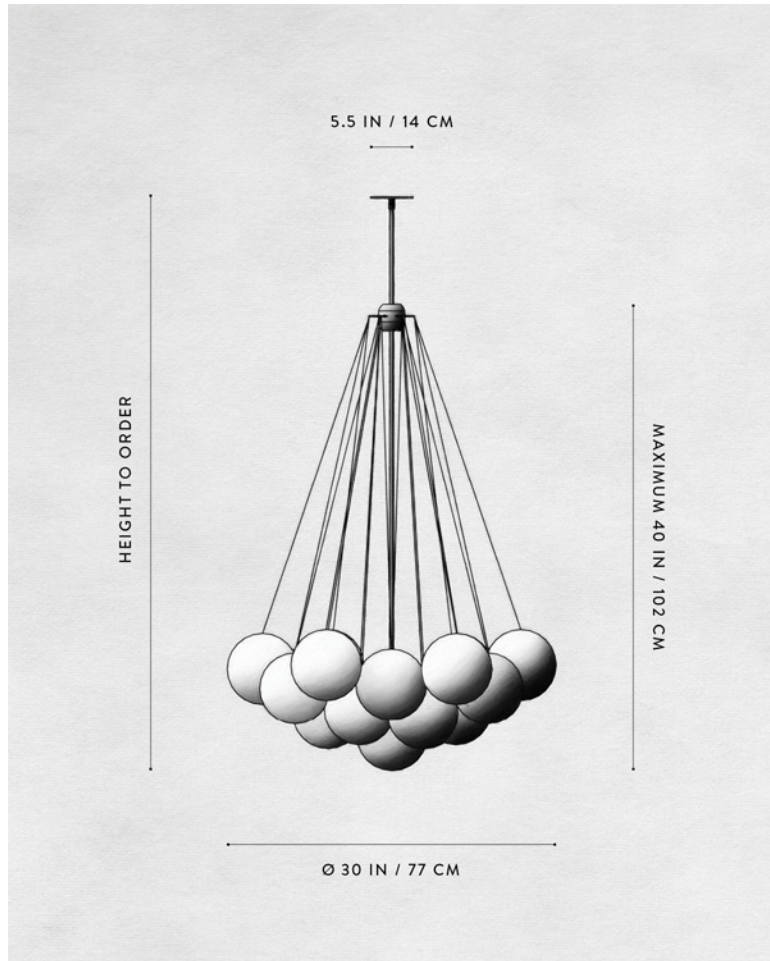

# A P P A R A T U S

	CLOUD : 19
DIMENSIONS	Ø 30 IN Ø 77 CM HEIGHT TO ORDER APPROX. 20 LBS / 9 KG
WEIGHT	
PRICE	FROM \$6200
MINIMUM HEIGHT	24 IN ONLY OVERALL FIXTURE HEIGHT 41 IN AND ABOVE WILL INCLUDE A TOP STEM
INCLUDES ADD HEIGHT	60 IN \$10 / IN
VOLTAGE	120-240 UL / CE
LAMPING BULB INCLUDED	MAX 40W 3 X 3.8W DIMMABLE LED BULB 220 LUMENS EACH 2000 - 2800K 120V : E26 SPHERE I : MATTE WHITE 240V : E27 SPHERE I : MATTE WHITE
BULB LIFE	15,000 HOURS
DEPOSIT BALANCE LEAD TIME	50% UPON ORDER PRIOR TO SHIPPING PLEASE REFER TO WEBSITE
	FINISHED AND ASSEMBLED BY HAND IN NY DOMESTIC AND IMPORTED COMPONENTS

# A P P A R A T U S

	CLOUD : 25
DIMENSIONS	Ø 34 IN Ø 86 CM HEIGHT TO ORDER APPROX. 22 LBS / 10 KG
WEIGHT	
PRICE	FROM \$7300
MINIMUM HEIGHT	26 IN ONLY OVERALL FIXTURE HEIGHT 41 IN AND ABOVE WILL INCLUDE A TOP STEM
INCLUDES ADD HEIGHT	60 IN \$10 / IN
VOLTAGE	120-240 UL / CE
LAMPING BULB INCLUDED	MAX 40W 3 X 3.8W DIMMABLE LED BULB 220 LUMENS EACH 2000 - 2800K 120V : E26 SPHERE I : MATTE WHITE 240V : E27 SPHERE I : MATTE WHITE
BULB LIFE	15,000 HOURS
DEPOSIT BALANCE LEAD TIME	50% UPON ORDER PRIOR TO SHIPPING PLEASE REFER TO WEBSITE
	FINISHED AND ASSEMBLED BY HAND IN NY DOMESTIC AND IMPORTED COMPONENTS

# A P P A R A T U S

	CLOUD : 31
DIMENSIONS	Ø 37 IN Ø 94 CM HEIGHT TO ORDER APPROX. 26 LBS / 12 KG
WEIGHT	
PRICE	FROM \$7900
MINIMUM HEIGHT	28 IN ONLY OVERALL FIXTURE HEIGHT 41 IN AND ABOVE WILL INCLUDE A TOP STEM
INCLUDES ADD HEIGHT	60 IN \$10 / IN
VOLTAGE	120-240 UL / CE
LAMPING BULB INCLUDED	MAX 40W 3 X 3.8W DIMMABLE LED BULB 220 LUMENS EACH 2000 - 2800K 120V : E26 SPHERE I : MATTE WHITE 240V : E27 SPHERE I : MATTE WHITE
BULB LIFE	15,000 HOURS
DEPOSIT BALANCE LEAD TIME	50% UPON ORDER PRIOR TO SHIPPING PLEASE REFER TO WEBSITE
	FINISHED AND ASSEMBLED BY HAND IN NY DOMESTIC AND IMPORTED COMPONENTS