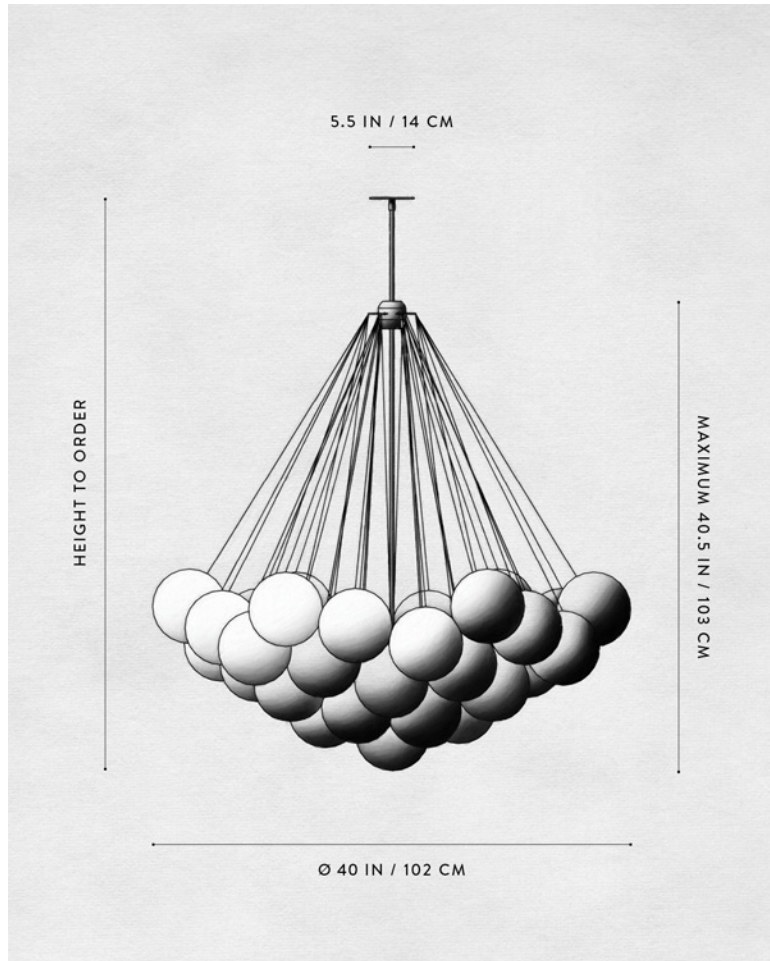

A P P A R A T U S

	CLOUD : 37
DIMENSIONS	Ø 40 IN Ø 102 CM HEIGHT TO ORDER APPROX. 30 LBS / 14 KG
WEIGHT	
PRICE	FROM $9500
MINIMUM HEIGHT	32 IN ONLY OVERALL FIXTURE HEIGHT 41 IN AND ABOVE WILL INCLUDE A TOP STEM
INCLUDES ADD HEIGHT	60 IN $10 / IN
VOLTAGE	120-240 UL / CE
LAMPING BULB INCLUDED	MAX 40W 3 X 3.8W DIMMABLE LED BULB 220 LUMENS EACH 2000 - 2800K 120V : E26 SPHERE I : MATTE WHITE 240V : E27 SPHERE I : MATTE WHITE
BULB LIFE	15,000 HOURS
DEPOSIT BALANCE LEAD TIME	50% UPON ORDER PRIOR TO SHIPPING PLEASE REFER TO WEBSITE
	FINISHED AND ASSEMBLED BY HAND IN NY DOMESTIC AND IMPORTED COMPONENTS