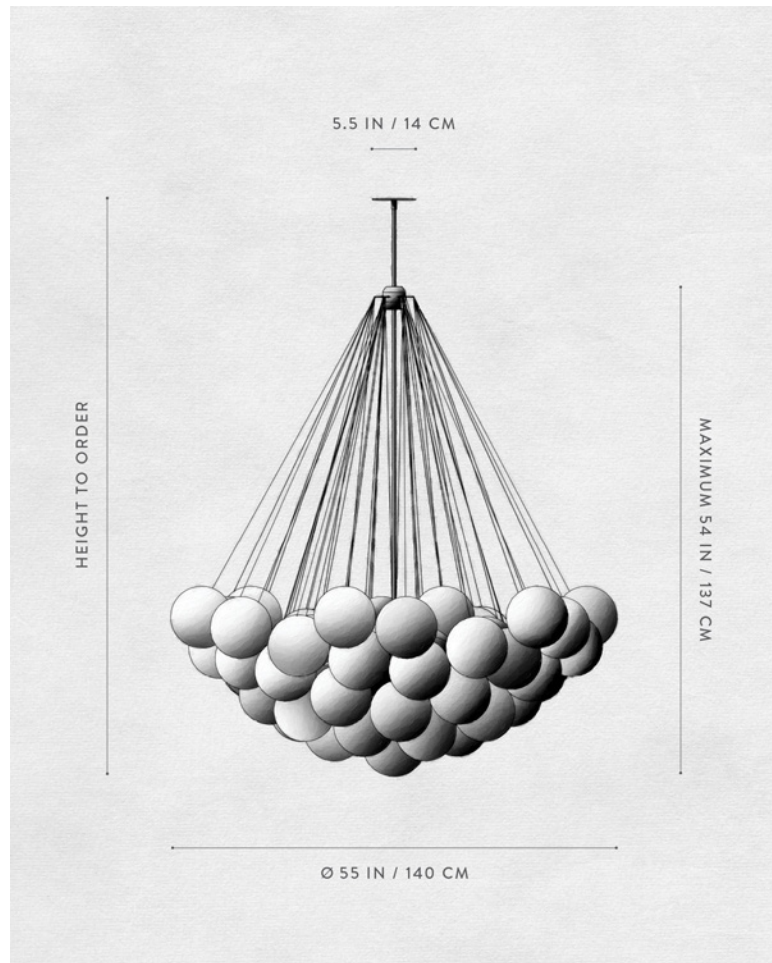

A P P A R A T U S

CLOUD : XL 49

DIMENSIONS	Ø 55 IN Ø 140 CM HEIGHT TO ORDER
WEIGHT	APPROX. 40 LBS / 18 KG
PRICE	FROM $22500
MINIMUM HEIGHT	42 IN ONLY OVERALL FIXTURE HEIGHT 58 IN AND ABOVE WILL INCLUDE A TOP STEM
INCLUDES ADD HEIGHT	85 IN $10 / IN
VOLTAGE	120-240 UL / CE
LAMPING BULB INCLUDED	MAX 40W 3 X 3.8W DIMMABLE LED BULB 220 LUMENS EACH 2000 - 2800K 120V : E26 SPHERE I : MATTE WHITE 240V : E27 SPHERE I : MATTE WHITE
BULB LIFE	15,000 HOURS
DEPOSIT BALANCE LEAD TIME	50% UPON ORDER PRIOR TO SHIPPING PLEASE REFER TO WEBSITE
	FINISHED AND ASSEMBLED BY HAND IN NY DOMESTIC AND IMPORTED COMPONENTS