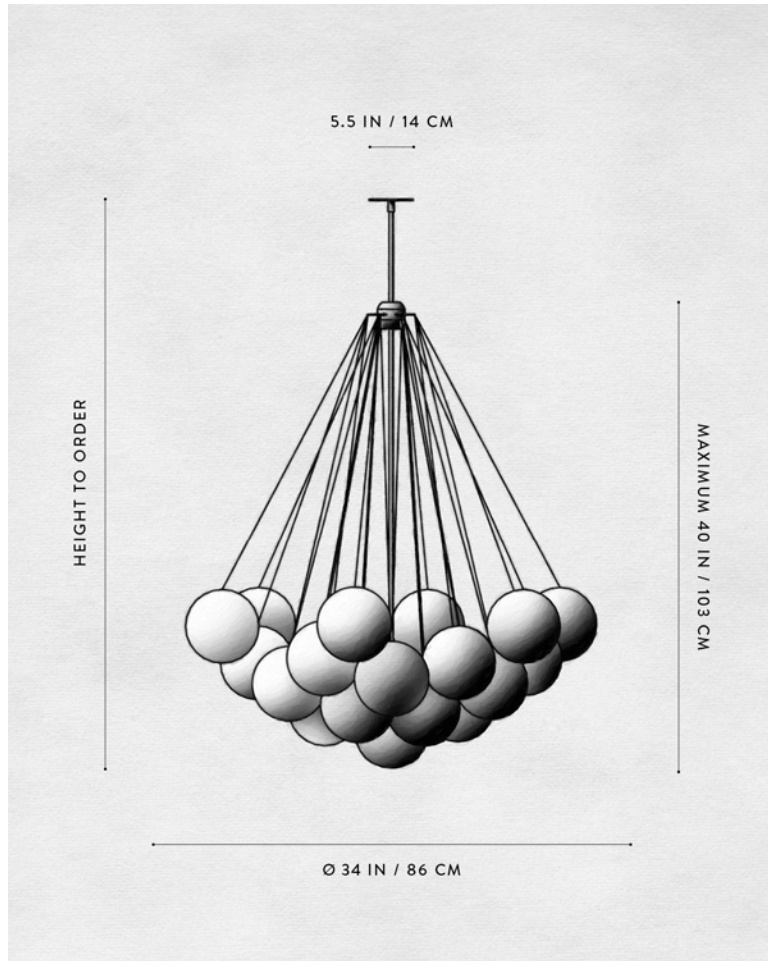

# A P P A R A T U S

	CLOUD : 19
DIMENSIONS	Ø 30 IN Ø 77 CM HEIGHT TO ORDER APPROX. 20 LBS / 9 KG
WEIGHT	
PRICE	FROM \$6200
MINIMUM HEIGHT	24 IN ONLY OVERALL FIXTURE HEIGHT 41 IN AND ABOVE WILL INCLUDE A TOP STEM
INCLUDES ADD HEIGHT	60 IN \$10 / IN
VOLTAGE	120-240 UL / CE
LAMPING BULB INCLUDED	MAX 40W 3 X 3.8W DIMMABLE LED BULB 220 LUMENS EACH 2000 - 2800K 120V : E26 SPHERE I : MATTE WHITE 240V : E27 SPHERE I : MATTE WHITE
BULB LIFE	15,000 HOURS
DEPOSIT BALANCE LEAD TIME	50% UPON ORDER PRIOR TO SHIPPING PLEASE REFER TO WEBSITE
	FINISHED AND ASSEMBLED BY HAND IN NY DOMESTIC AND IMPORTED COMPONENTS

# A P P A R A T U S

	CLOUD : 25
DIMENSIONS	Ø 34 IN Ø 86 CM HEIGHT TO ORDER APPROX. 22 LBS / 10 KG
WEIGHT	
PRICE	FROM \$7300
MINIMUM HEIGHT	26 IN ONLY OVERALL FIXTURE HEIGHT 41 IN AND ABOVE WILL INCLUDE A TOP STEM
INCLUDES ADD HEIGHT	60 IN \$10 / IN
VOLTAGE	120-240 UL / CE
LAMPING BULB INCLUDED	MAX 40W 3 X 3.8W DIMMABLE LED BULB 220 LUMENS EACH 2000 - 2800K 120V : E26 SPHERE I : MATTE WHITE 240V : E27 SPHERE I : MATTE WHITE
BULB LIFE	15,000 HOURS
DEPOSIT BALANCE LEAD TIME	50% UPON ORDER PRIOR TO SHIPPING PLEASE REFER TO WEBSITE
	FINISHED AND ASSEMBLED BY HAND IN NY DOMESTIC AND IMPORTED COMPONENTS

# A P P A R A T U S

	CLOUD : 31
DIMENSIONS	Ø 37 IN Ø 94 CM HEIGHT TO ORDER APPROX. 26 LBS / 12 KG
WEIGHT	
PRICE	FROM \$7900
MINIMUM HEIGHT	28 IN ONLY OVERALL FIXTURE HEIGHT 41 IN AND ABOVE WILL INCLUDE A TOP STEM
INCLUDES ADD HEIGHT	60 IN \$10 / IN
VOLTAGE	120-240 UL / CE
LAMPING BULB INCLUDED	MAX 40W 3 X 3.8W DIMMABLE LED BULB 220 LUMENS EACH 2000 - 2800K 120V : E26 SPHERE I : MATTE WHITE 240V : E27 SPHERE I : MATTE WHITE
BULB LIFE	15,000 HOURS
DEPOSIT BALANCE LEAD TIME	50% UPON ORDER PRIOR TO SHIPPING PLEASE REFER TO WEBSITE
	FINISHED AND ASSEMBLED BY HAND IN NY DOMESTIC AND IMPORTED COMPONENTS