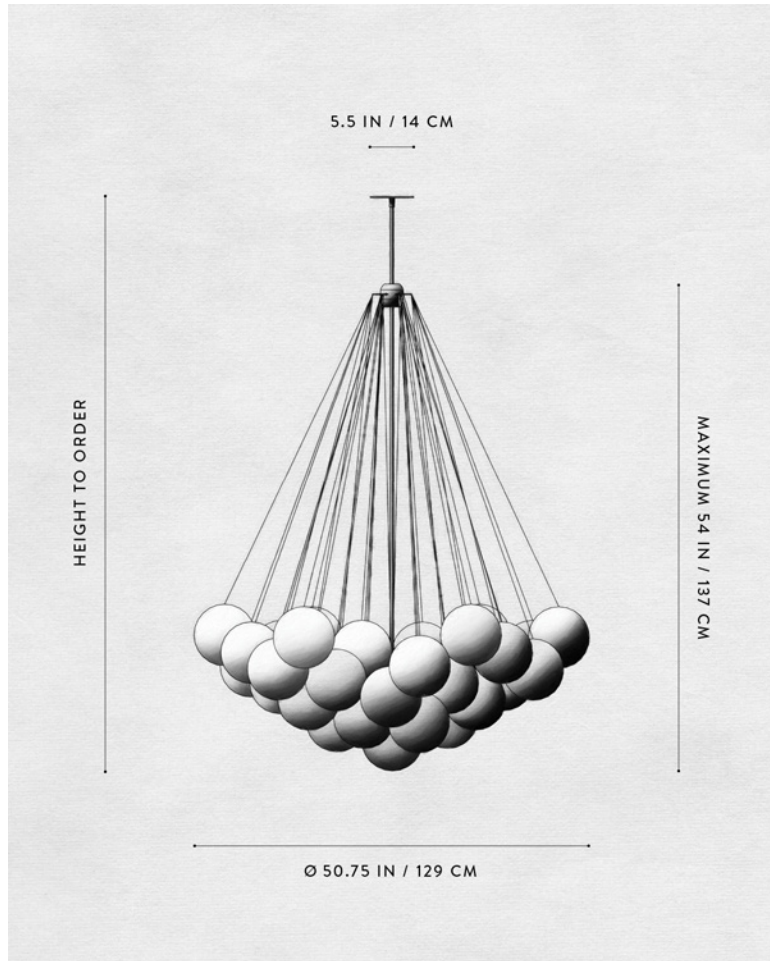

# A P P A R A T U S

	CLOUD : 31
DIMENSIONS	Ø 37 IN Ø 94 CM HEIGHT TO ORDER APPROX. 26 LBS / 12 KG
WEIGHT	
PRICE	FROM \$7900
MINIMUM HEIGHT	28 IN ONLY OVERALL FIXTURE HEIGHT 41 IN AND ABOVE WILL INCLUDE A TOP STEM
INCLUDES ADD HEIGHT	60 IN \$10 / IN
VOLTAGE	120-240 UL / CE
LAMPING BULB INCLUDED	MAX 40W 3 X 3.8W DIMMABLE LED BULB 220 LUMENS EACH 2000 - 2800K 120V : E26 SPHERE I : MATTE WHITE 240V : E27 SPHERE I : MATTE WHITE
BULB LIFE	15,000 HOURS
DEPOSIT BALANCE LEAD TIME	50% UPON ORDER PRIOR TO SHIPPING PLEASE REFER TO WEBSITE
	FINISHED AND ASSEMBLED BY HAND IN NY DOMESTIC AND IMPORTED COMPONENTS

# A P P A R A T U S

	CLOUD : 37
DIMENSIONS	Ø 40 IN Ø 102 CM HEIGHT TO ORDER APPROX. 30 LBS / 14 KG
WEIGHT	
PRICE	FROM \$9500
MINIMUM HEIGHT	32 IN ONLY OVERALL FIXTURE HEIGHT 41 IN AND ABOVE WILL INCLUDE A TOP STEM
INCLUDES ADD HEIGHT	60 IN \$10 / IN
VOLTAGE	120-240 UL / CE
LAMPING BULB INCLUDED	MAX 40W 3 X 3.8W DIMMABLE LED BULB 220 LUMENS EACH 2000 - 2800K 120V : E26 SPHERE I : MATTE WHITE 240V : E27 SPHERE I : MATTE WHITE
BULB LIFE	15,000 HOURS
DEPOSIT BALANCE LEAD TIME	50% UPON ORDER PRIOR TO SHIPPING PLEASE REFER TO WEBSITE
	FINISHED AND ASSEMBLED BY HAND IN NY DOMESTIC AND IMPORTED COMPONENTS

# A P P A R A T U S

	CLOUD : XL 37
DIMENSIONS	Ø 50.75 IN Ø 129 CM HEIGHT TO ORDER APPROX. 35 LBS / 16 KG
WEIGHT	
PRICE	FROM \$16500
MINIMUM HEIGHT	36 IN ONLY OVERALL FIXTURE HEIGHT 58 IN AND ABOVE WILL INCLUDE A TOP STEM
INCLUDES ADD HEIGHT	85 IN \$10 / IN
VOLTAGE	120-240 UL / CE
LAMPING BULB INCLUDED	MAX 40W 3 X 3.8W DIMMABLE LED BULB 220 LUMENS EACH 2000 - 2800K 120V : E26 SPHERE I : MATTE WHITE 240V : E27 SPHERE I : MATTE WHITE
BULB LIFE	15,000 HOURS
DEPOSIT BALANCE LEAD TIME	50% UPON ORDER PRIOR TO SHIPPING PLEASE REFER TO WEBSITE
	FINISHED AND ASSEMBLED BY HAND IN NY DOMESTIC AND IMPORTED COMPONENTS