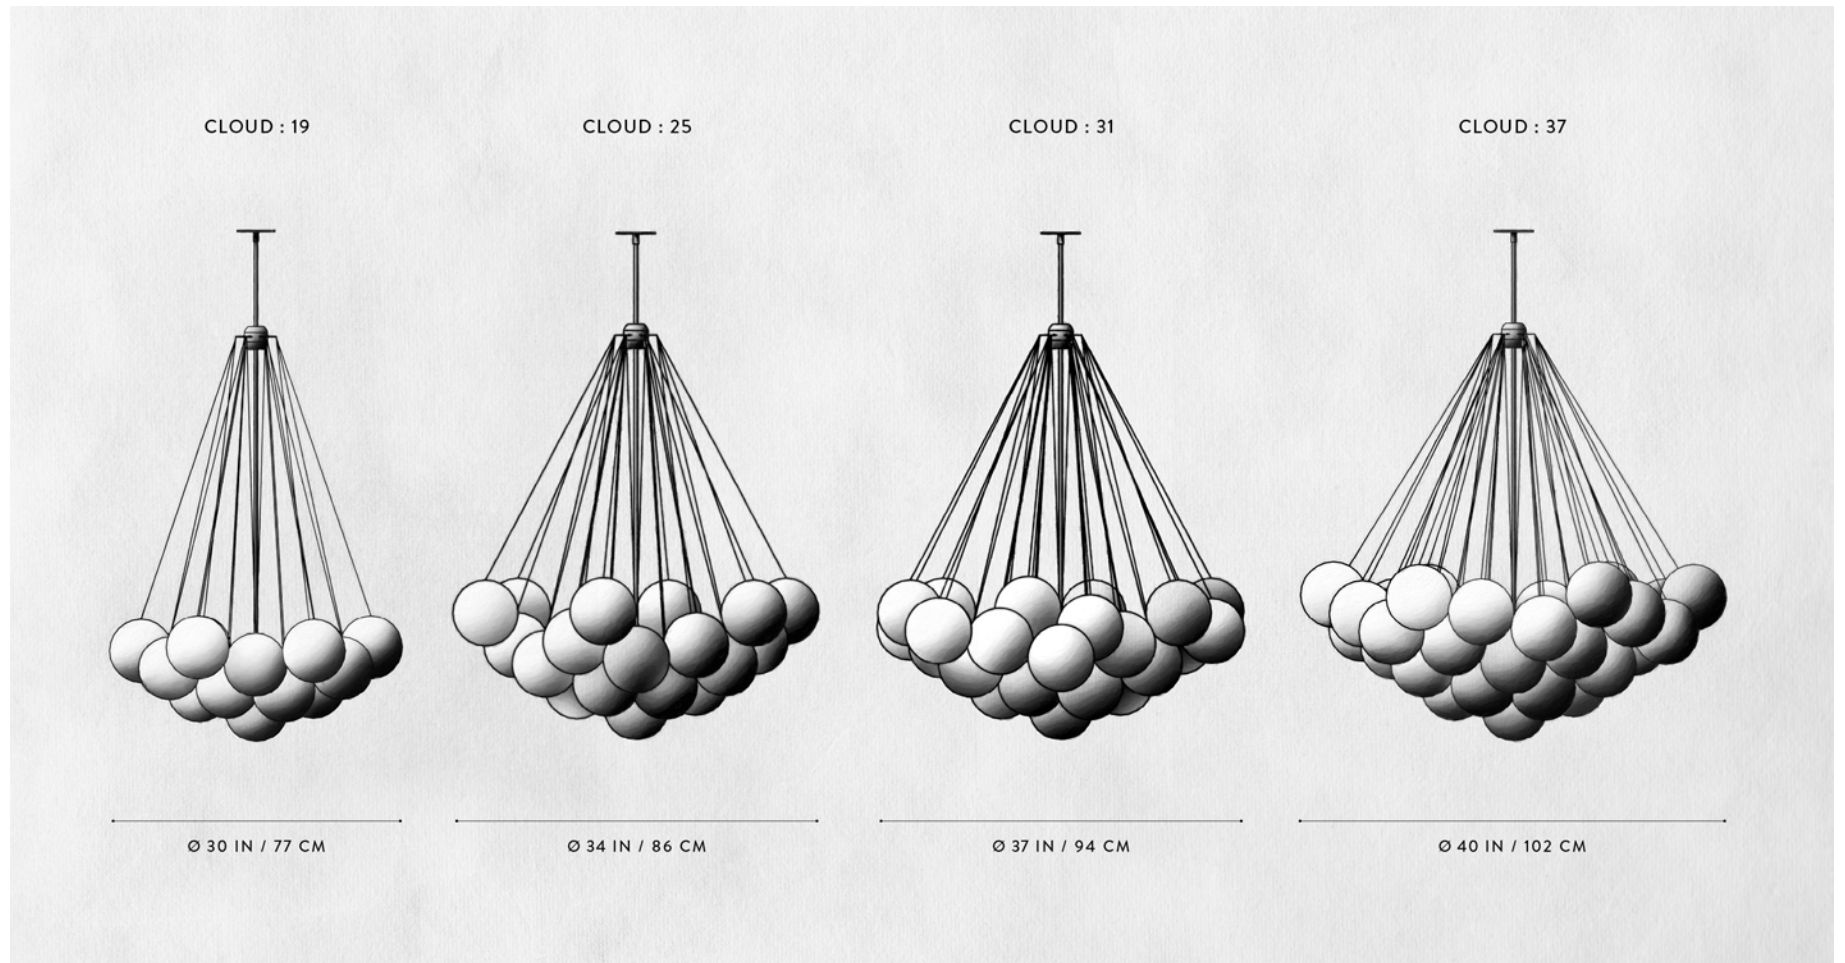

# A P P A R A T U S

	CLOUD : 19
DIMENSIONS	Ø 30 IN Ø 77 CM HEIGHT TO ORDER APPROX. 20 LBS / 9 KG
WEIGHT	
PRICE	FROM \$6200
MINIMUM HEIGHT	24 IN ONLY OVERALL FIXTURE HEIGHT 41 IN AND ABOVE WILL INCLUDE A TOP STEM
INCLUDES ADD HEIGHT	60 IN \$10 / IN
VOLTAGE	120-240 UL / CE
LAMPING BULB INCLUDED	MAX 40W 3 X 3.8W DIMMABLE LED BULB 220 LUMENS EACH 2000 - 2800K 120V : E26 SPHERE I : MATTE WHITE 240V : E27 SPHERE I : MATTE WHITE
BULB LIFE	15,000 HOURS
DEPOSIT BALANCE LEAD TIME	50% UPON ORDER PRIOR TO SHIPPING PLEASE REFER TO WEBSITE
	FINISHED AND ASSEMBLED BY HAND IN NY DOMESTIC AND IMPORTED COMPONENTS