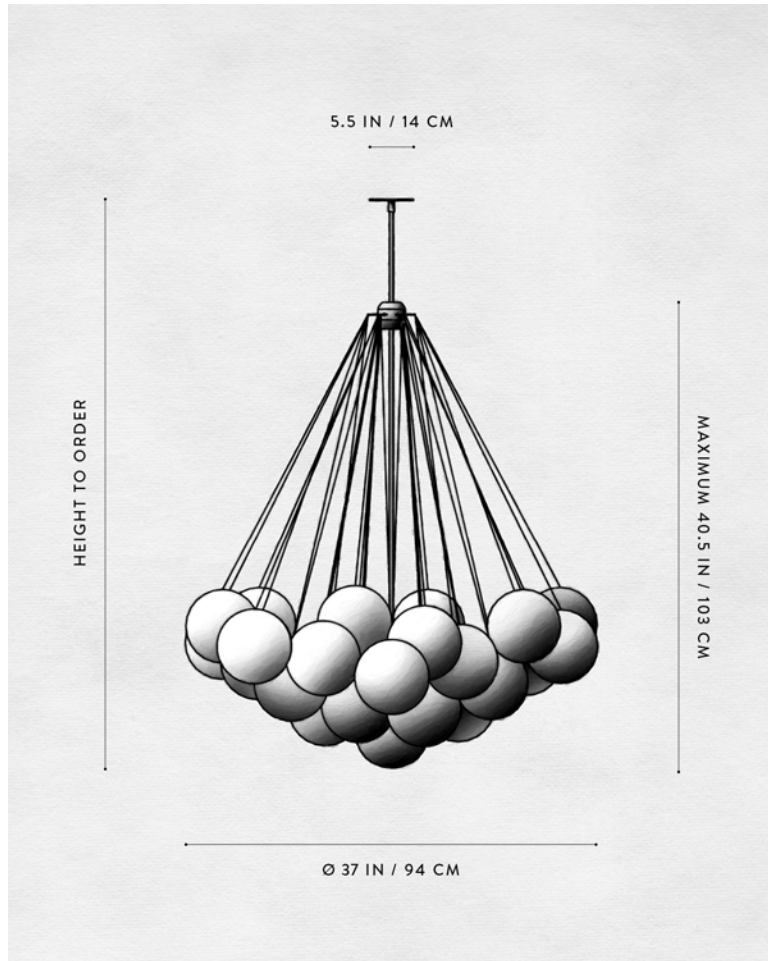

# A P P A R A T U S

	CLOUD : 19
DIMENSIONS	Ø 30 IN Ø 77 CM HEIGHT TO ORDER APPROX. 20 LBS / 9 KG
WEIGHT	
PRICE	FROM \$6200
MINIMUM HEIGHT	24 IN ONLY OVERALL FIXTURE HEIGHT 41 IN AND ABOVE WILL INCLUDE A TOP STEM
INCLUDES ADD HEIGHT	60 IN \$10 / IN
VOLTAGE	120-240 UL / CE
LAMPING BULB INCLUDED	MAX 40W 3 X 3.8W DIMMABLE LED BULB 220 LUMENS EACH 2000 - 2800K 120V : E26 SPHERE I : MATTE WHITE 240V : E27 SPHERE I : MATTE WHITE
BULB LIFE	15,000 HOURS
DEPOSIT BALANCE LEAD TIME	50% UPON ORDER PRIOR TO SHIPPING PLEASE REFER TO WEBSITE
	FINISHED AND ASSEMBLED BY HAND IN NY DOMESTIC AND IMPORTED COMPONENTS

# A P P A R A T U S

	CLOUD : 25
DIMENSIONS	Ø 34 IN Ø 86 CM HEIGHT TO ORDER APPROX. 22 LBS / 10 KG
WEIGHT	
PRICE	FROM \$7300
MINIMUM HEIGHT	26 IN ONLY OVERALL FIXTURE HEIGHT 41 IN AND ABOVE WILL INCLUDE A TOP STEM
INCLUDES ADD HEIGHT	60 IN \$10 / IN
VOLTAGE	120-240 UL / CE
LAMPING BULB INCLUDED	MAX 40W 3 X 3.8W DIMMABLE LED BULB 220 LUMENS EACH 2000 - 2800K 120V : E26 SPHERE I : MATTE WHITE 240V : E27 SPHERE I : MATTE WHITE
BULB LIFE	15,000 HOURS
DEPOSIT BALANCE LEAD TIME	50% UPON ORDER PRIOR TO SHIPPING PLEASE REFER TO WEBSITE
	FINISHED AND ASSEMBLED BY HAND IN NY DOMESTIC AND IMPORTED COMPONENTS

# A P P A R A T U S

	CLOUD : 31
DIMENSIONS	Ø 37 IN Ø 94 CM HEIGHT TO ORDER APPROX. 26 LBS / 12 KG
WEIGHT	
PRICE	FROM \$7900
MINIMUM HEIGHT	28 IN ONLY OVERALL FIXTURE HEIGHT 41 IN AND ABOVE WILL INCLUDE A TOP STEM
INCLUDES ADD HEIGHT	60 IN \$10 / IN
VOLTAGE	120-240 UL / CE
LAMPING BULB INCLUDED	MAX 40W 3 X 3.8W DIMMABLE LED BULB 220 LUMENS EACH 2000 - 2800K 120V : E26 SPHERE I : MATTE WHITE 240V : E27 SPHERE I : MATTE WHITE
BULB LIFE	15,000 HOURS
DEPOSIT BALANCE LEAD TIME	50% UPON ORDER PRIOR TO SHIPPING PLEASE REFER TO WEBSITE
	FINISHED AND ASSEMBLED BY HAND IN NY DOMESTIC AND IMPORTED COMPONENTS