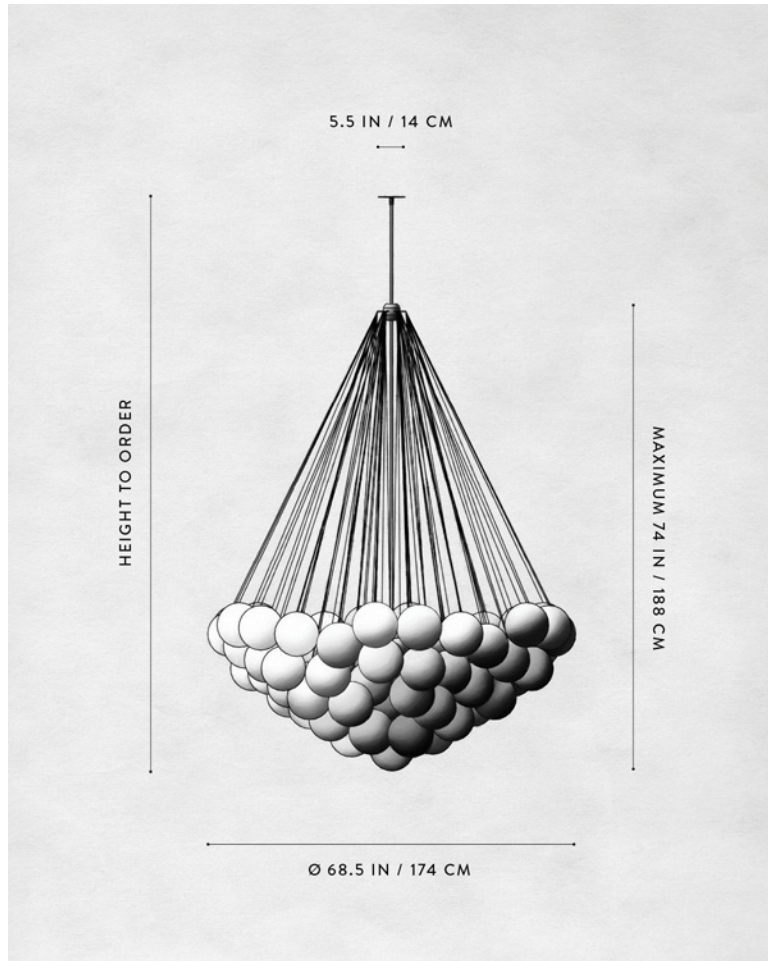

# A P P A R A T U S

	CLOUD : XL 37
DIMENSIONS	Ø 50.75 IN Ø 129 CM HEIGHT TO ORDER APPROX. 35 LBS / 16 KG
WEIGHT	
PRICE	FROM \$16500
MINIMUM HEIGHT	36 IN ONLY OVERALL FIXTURE HEIGHT 58 IN AND ABOVE WILL INCLUDE A TOP STEM
INCLUDES ADD HEIGHT	85 IN \$10 / IN
VOLTAGE	120-240 UL / CE
LAMPING BULB INCLUDED	MAX 40W 3 X 3.8W DIMMABLE LED BULB 220 LUMENS EACH 2000 - 2800K 120V : E26 SPHERE I : MATTE WHITE 240V : E27 SPHERE I : MATTE WHITE
BULB LIFE	15,000 HOURS
DEPOSIT BALANCE LEAD TIME	50% UPON ORDER PRIOR TO SHIPPING PLEASE REFER TO WEBSITE
	FINISHED AND ASSEMBLED BY HAND IN NY DOMESTIC AND IMPORTED COMPONENTS

# A P P A R A T U S

CLOUD : XL 49

DIMENSIONS	Ø 55 IN Ø 140 CM HEIGHT TO ORDER
WEIGHT	APPROX. 40 LBS / 18 KG
PRICE	FROM \$22500
MINIMUM HEIGHT	42 IN ONLY OVERALL FIXTURE HEIGHT 58 IN AND ABOVE WILL INCLUDE A TOP STEM
INCLUDES ADD HEIGHT	85 IN \$10 / IN
VOLTAGE	120-240 UL / CE
LAMPING BULB INCLUDED	MAX 40W 3 X 3.8W DIMMABLE LED BULB 220 LUMENS EACH 2000 - 2800K 120V : E26 SPHERE I : MATTE WHITE 240V : E27 SPHERE I : MATTE WHITE
BULB LIFE	15,000 HOURS
DEPOSIT BALANCE LEAD TIME	50% UPON ORDER PRIOR TO SHIPPING PLEASE REFER TO WEBSITE
	FINISHED AND ASSEMBLED BY HAND IN NY DOMESTIC AND IMPORTED COMPONENTS

# A P P A R A T U S

	CLOUD : XL 73
DIMENSIONS	Ø 68.5 IN Ø 174 CM HEIGHT TO ORDER APPROX. 45 LBS / 21 KG
WEIGHT	
PRICE	FROM \$33000
MINIMUM HEIGHT	50 IN ONLY OVERALL FIXTURE HEIGHT 76 IN AND ABOVE WILL INCLUDE A TOP STEM
INCLUDES ADD HEIGHT	85 IN \$10 / IN
VOLTAGE	120-240 UL / CE
LAMPING BULB INCLUDED	MAX 40W 6 X 3.8W DIMMABLE LED BULB 220 LUMENS EACH 2000 - 2800K 120V : E26 SPHERE I : MATTE WHITE 240V : E27 SPHERE I : MATTE WHITE
BULB LIFE	15,000 HOURS
DEPOSIT BALANCE LEAD TIME	50% UPON ORDER PRIOR TO SHIPPING PLEASE REFER TO WEBSITE
	FINISHED AND ASSEMBLED BY HAND IN NY DOMESTIC AND IMPORTED COMPONENTS