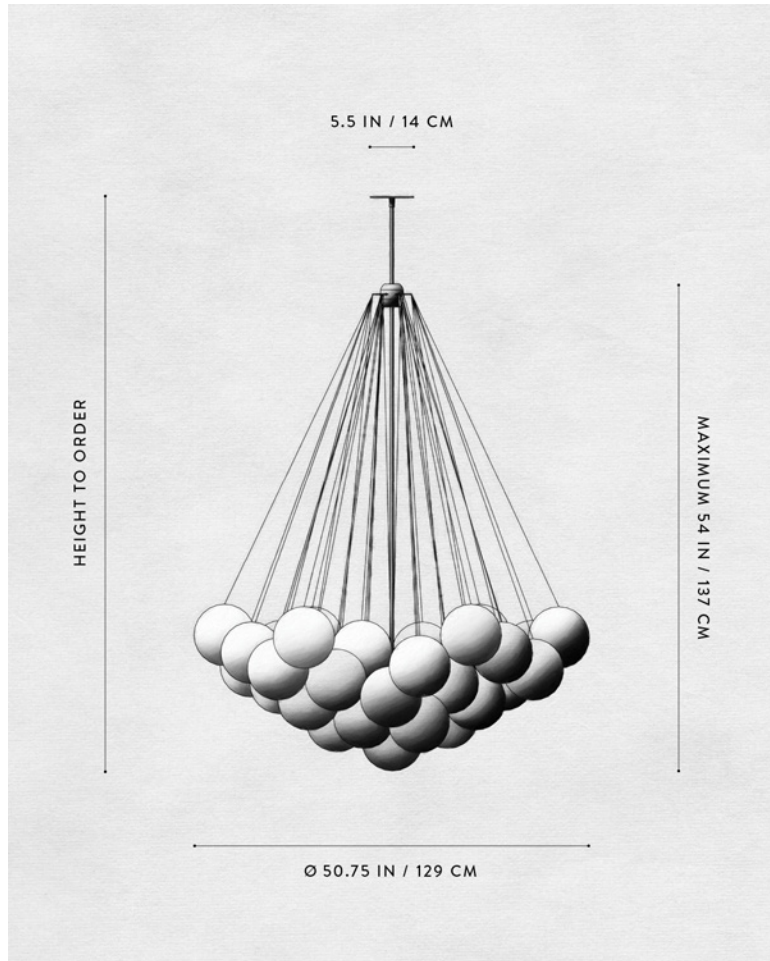

A P P A R A T U S

	CLOUD : 31
DIMENSIONS	Ø 37 IN Ø 94 CM HEIGHT TO ORDER APPROX. 26 LBS / 12 KG
WEIGHT	
PRICE	FROM \$7900
MINIMUM HEIGHT	28 IN ONLY OVERALL FIXTURE HEIGHT 42 IN AND ABOVE WILL INCLUDE A TOP STEM
INCLUDES ADD HEIGHT	60 IN \$10 / IN
VOLTAGE	120-240 UL / CE
LAMPING BULB INCLUDED	MAX 40W 3 X 3.8W DIMMABLE LED BULB 220 LUMENS EACH 2000 - 2800K 120V : E26 SPHERE I : MATTE WHITE 240V : E27 SPHERE I : MATTE WHITE
BULB LIFE	15,000 HOURS
DEPOSIT BALANCE LEAD TIME	50% UPON ORDER PRIOR TO SHIPPING PLEASE REFER TO WEBSITE
	FINISHED AND ASSEMBLED BY HAND IN NY DOMESTIC AND IMPORTED COMPONENTS

A P P A R A T U S

	CLOUD : 37
DIMENSIONS	Ø 40 IN Ø 102 CM HEIGHT TO ORDER APPROX. 30 LBS / 14 KG
WEIGHT	
PRICE	FROM \$9500
MINIMUM HEIGHT	32 IN ONLY OVERALL FIXTURE HEIGHT 42 IN AND ABOVE WILL INCLUDE A TOP STEM
INCLUDES ADD HEIGHT	60 IN \$10 / IN
VOLTAGE	120-240 UL / CE
LAMPING BULB INCLUDED	MAX 40W 3 X 3.8W DIMMABLE LED BULB 220 LUMENS EACH 2000 - 2800K 120V : E26 SPHERE I : MATTE WHITE 240V : E27 SPHERE I : MATTE WHITE
BULB LIFE	15,000 HOURS
DEPOSIT BALANCE LEAD TIME	50% UPON ORDER PRIOR TO SHIPPING PLEASE REFER TO WEBSITE
	FINISHED AND ASSEMBLED BY HAND IN NY DOMESTIC AND IMPORTED COMPONENTS

A P P A R A T U S

A P P A R A T U S

	CLOUD : XL 37
DIMENSIONS	Ø 50.75 IN Ø 129 CM HEIGHT TO ORDER APPROX. 35 LBS / 16 KG
WEIGHT	
PRICE	FROM \$16500
MINIMUM HEIGHT	36 IN ONLY OVERALL FIXTURE HEIGHT 56 IN AND ABOVE WILL INCLUDE A TOP STEM
INCLUDES ADD HEIGHT	85 IN \$10 / IN
VOLTAGE	120-240 UL / CE
LAMPING BULB INCLUDED	MAX 40W 3 X 3.8W DIMMABLE LED BULB 220 LUMENS EACH 2000 - 2800K 120V : E26 SPHERE I : MATTE WHITE 240V : E27 SPHERE I : MATTE WHITE
BULB LIFE	15,000 HOURS
DEPOSIT BALANCE LEAD TIME	50% UPON ORDER PRIOR TO SHIPPING PLEASE REFER TO WEBSITE
	FINISHED AND ASSEMBLED BY HAND IN NY DOMESTIC AND IMPORTED COMPONENTS