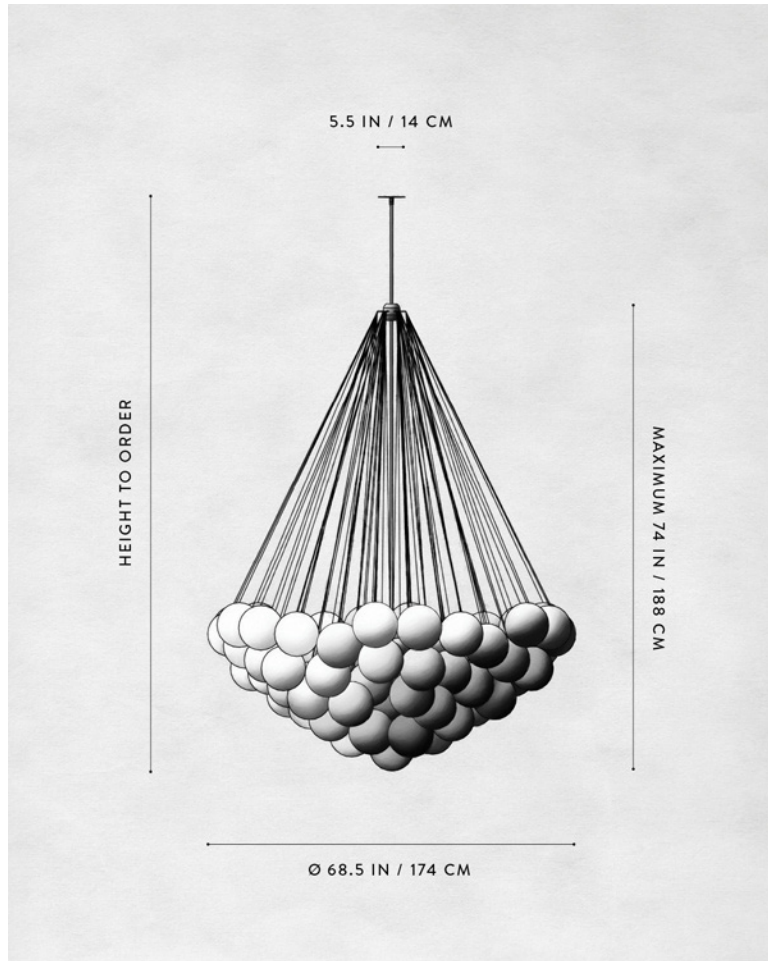

A P P A R A T U S

CLOUD : 37, AGED BRASS

CLOUD

REFERENCE

PATTERNS OF ORGANIZATION FOUND IN NATURE
VOLUME AND WEIGHTLESSNESS
CHAMPAGNE

COMPOSITION

FEATHERWEIGHT SPHERES SUSPENDED
FROM BRASS CHAIN MOUTH-BLOWN, FROSTED GLASS
REFRACTS A CENTRAL LIGHT SOURCE

A P P A R A T U S

CLOUD : XL 49

DIMENSIONS

Ø 55 IN
Ø 140 CM

WEIGHT

HEIGHT TO ORDER
APPROX. 40 LBS / 18 KG

PRICE

FROM \$22500

MINIMUM HEIGHT

42 IN
ONLY OVERALL FIXTURE HEIGHT
56 IN AND ABOVE WILL INCLUDE A TOP STEM

INCLUDES ADD HEIGHT

85 IN
\$10 / IN

VOLTAGE

120-240
UL / CE

LAMPING BULB INCLUDED

MAX 40W
3 X 3.8W DIMMABLE LED BULB
220 LUMENS EACH
2000 - 2800K
120V : E26 SPHERE I : MATTE WHITE
240V : E27 SPHERE I : MATTE WHITE
15,000 HOURS

BULB LIFE

DEPOSIT BALANCE LEAD TIME

50% UPON ORDER
PRIOR TO SHIPPING
PLEASE REFER TO WEBSITE

FINISHED AND ASSEMBLED BY HAND IN NY
DOMESTIC AND IMPORTED COMPONENTS

A P P A R A T U S

	CLOUD : XL 73
DIMENSIONS	Ø 68.5 IN Ø 174 CM HEIGHT TO ORDER APPROX. 45 LBS / 21 KG
WEIGHT	
PRICE	FROM \$33000
MINIMUM HEIGHT	50 IN ONLY OVERALL FIXTURE HEIGHT 76 IN AND ABOVE WILL INCLUDE A TOP STEM
INCLUDES ADD HEIGHT	85 IN \$10 / IN
VOLTAGE	120-240 UL / CE
LAMPING BULB INCLUDED	MAX 40W 6 X 3.8W DIMMABLE LED BULB 220 LUMENS EACH 2000 - 2800K 120V : E26 SPHERE I : MATTE WHITE 240V : E27 SPHERE I : MATTE WHITE
BULB LIFE	15,000 HOURS
DEPOSIT BALANCE LEAD TIME	50% UPON ORDER PRIOR TO SHIPPING PLEASE REFER TO WEBSITE
	FINISHED AND ASSEMBLED BY HAND IN NY DOMESTIC AND IMPORTED COMPONENTS