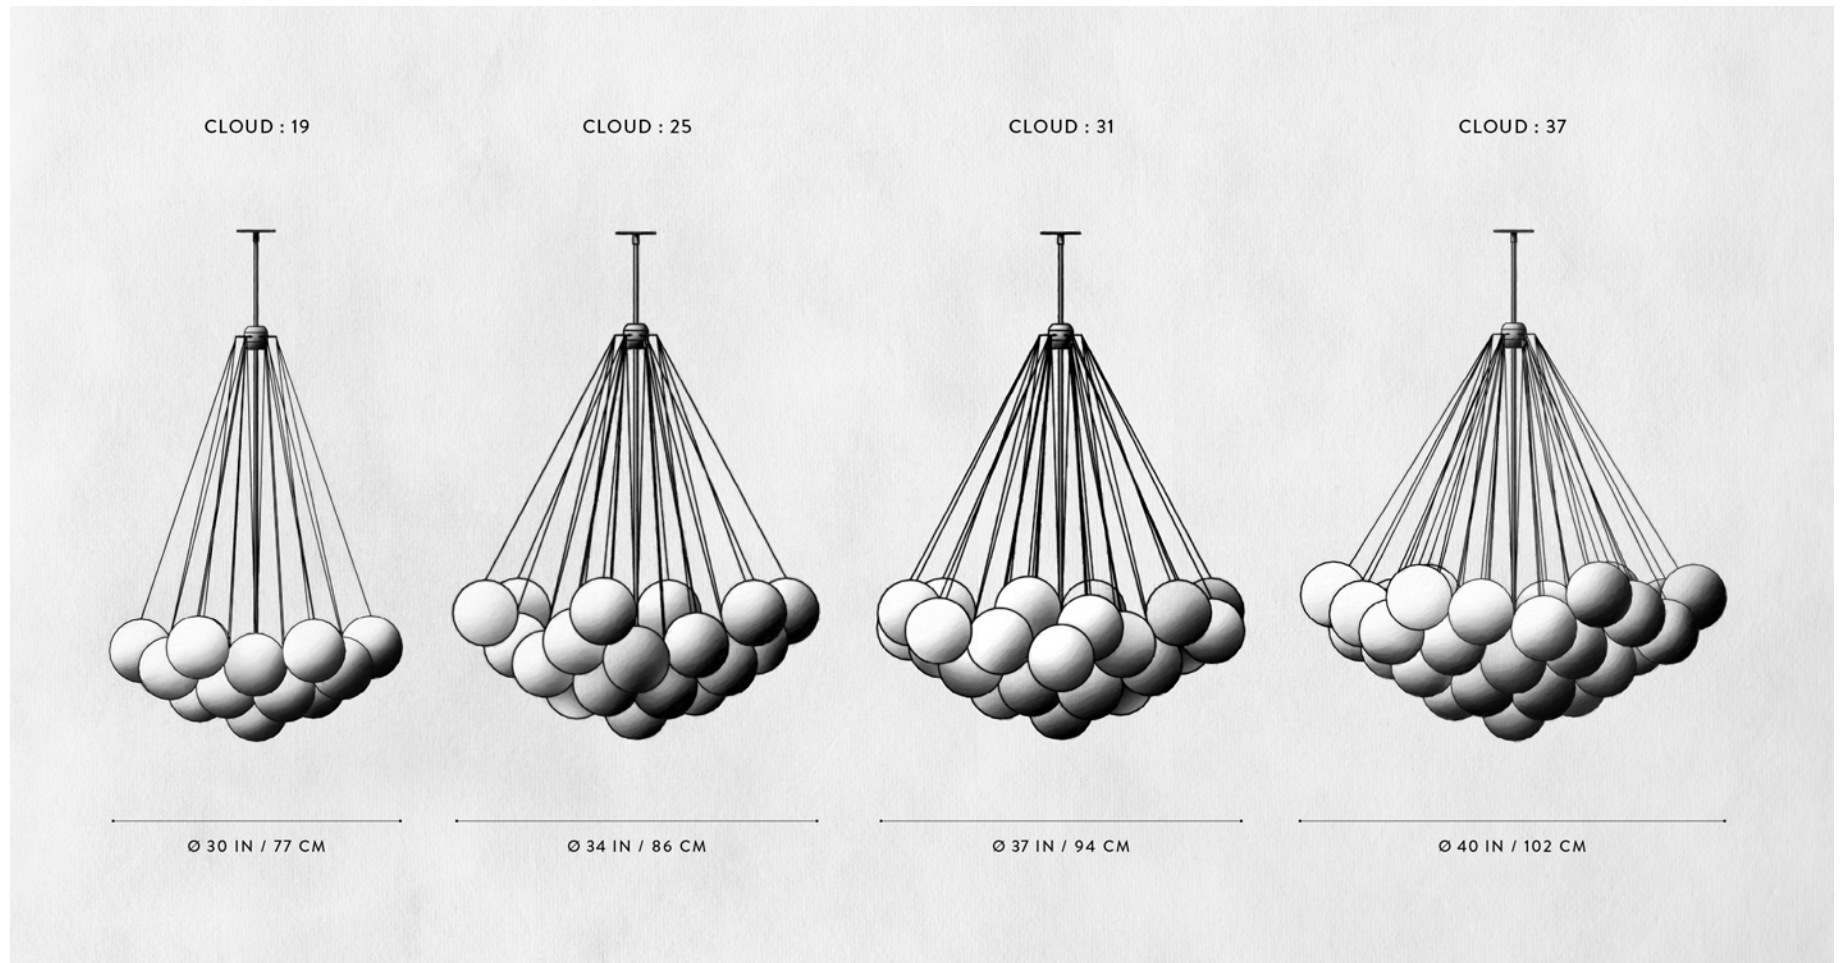

A P P A R A T U S

CLOUD : 37, AGED BRASS

CLOUD

REFERENCE

PATTERNS OF ORGANIZATION FOUND IN NATURE
VOLUME AND WEIGHTLESSNESS
CHAMPAGNE

COMPOSITION

FEATHERWEIGHT SPHERES SUSPENDED
FROM BRASS CHAIN MOUTH-BLOWN, FROSTED GLASS
REFRACTS A CENTRAL LIGHT SOURCE

A P P A R A T U S

A P P A R A T U S

	CLOUD : 19
DIMENSIONS	Ø 30 IN Ø 77 CM HEIGHT TO ORDER APPROX. 20 LBS / 9 KG
WEIGHT	
PRICE	FROM \$6200
MINIMUM HEIGHT	24 IN ONLY OVERALL FIXTURE HEIGHT 42 IN AND ABOVE WILL INCLUDE A TOP STEM
INCLUDES ADD HEIGHT	60 IN \$10 / IN
VOLTAGE	120-240 UL / CE
LAMPING BULB INCLUDED	MAX 40W 3 X 3.8W DIMMABLE LED BULB 220 LUMENS EACH 2000 - 2800K 120V : E26 SPHERE I : MATTE WHITE 240V : E27 SPHERE I : MATTE WHITE
BULB LIFE	15,000 HOURS
DEPOSIT BALANCE LEAD TIME	50% UPON ORDER PRIOR TO SHIPPING PLEASE REFER TO WEBSITE
	FINISHED AND ASSEMBLED BY HAND IN NY DOMESTIC AND IMPORTED COMPONENTS

A P P A R A T U S

	CLOUD : 25
DIMENSIONS	Ø 34 IN Ø 86 CM HEIGHT TO ORDER APPROX. 22 LBS / 10 KG
WEIGHT	
PRICE	FROM \$7300
MINIMUM HEIGHT	26 IN ONLY OVERALL FIXTURE HEIGHT 42 IN AND ABOVE WILL INCLUDE A TOP STEM
INCLUDES ADD HEIGHT	60 IN \$10 / IN
VOLTAGE	120-240 UL / CE
LAMPING BULB INCLUDED	MAX 40W 3 X 3.8W DIMMABLE LED BULB 220 LUMENS EACH 2000 - 2800K 120V : E26 SPHERE I : MATTE WHITE 240V : E27 SPHERE I : MATTE WHITE
BULB LIFE	15,000 HOURS
DEPOSIT BALANCE LEAD TIME	50% UPON ORDER PRIOR TO SHIPPING PLEASE REFER TO WEBSITE
	FINISHED AND ASSEMBLED BY HAND IN NY DOMESTIC AND IMPORTED COMPONENTS