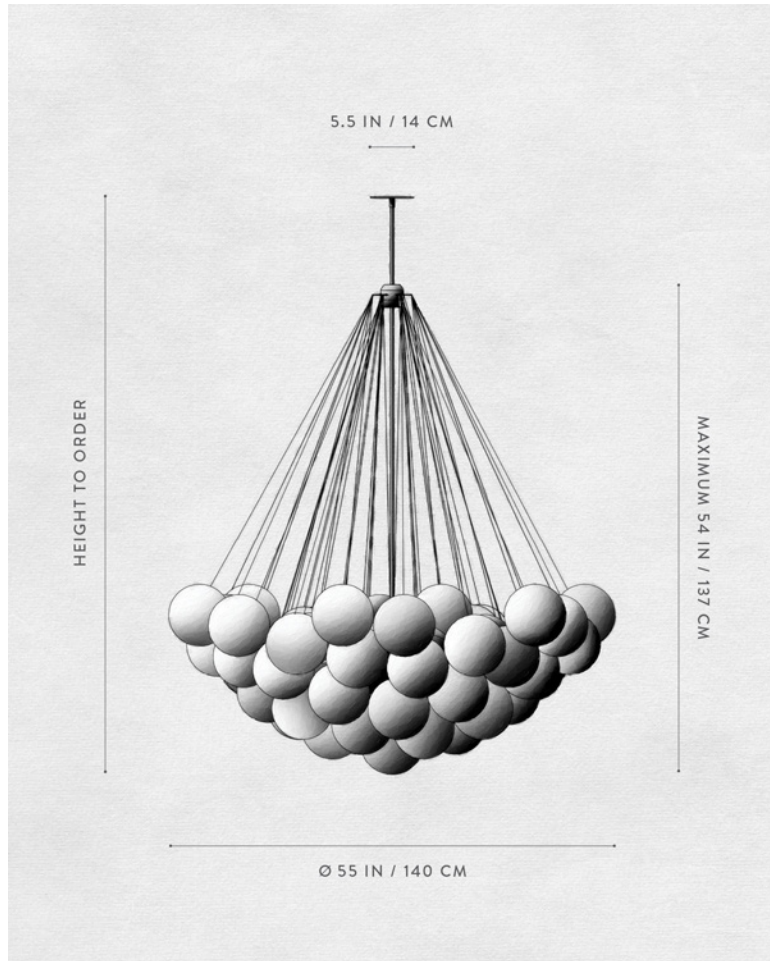

A P P A R A T U S

	CLOUD : 31
DIMENSIONS	Ø 37 IN Ø 94 CM HEIGHT TO ORDER APPROX. 26 LBS / 12 KG
WEIGHT	
PRICE	FROM \$7900
MINIMUM HEIGHT	28 IN ONLY OVERALL FIXTURE HEIGHT 42 IN AND ABOVE WILL INCLUDE A TOP STEM
INCLUDES ADD HEIGHT	60 IN \$10 / IN
VOLTAGE	120-240 UL / CE
LAMPING BULB INCLUDED	MAX 40W 3 X 3.8W DIMMABLE LED BULB 220 LUMENS EACH 2000 - 2800K 120V : E26 SPHERE I : MATTE WHITE 240V : E27 SPHERE I : MATTE WHITE
BULB LIFE	15,000 HOURS
DEPOSIT BALANCE LEAD TIME	50% UPON ORDER PRIOR TO SHIPPING PLEASE REFER TO WEBSITE
	FINISHED AND ASSEMBLED BY HAND IN NY DOMESTIC AND IMPORTED COMPONENTS

A P P A R A T U S

	CLOUD : 37
DIMENSIONS	Ø 40 IN Ø 102 CM HEIGHT TO ORDER APPROX. 30 LBS / 14 KG
WEIGHT	
PRICE	FROM \$9500
MINIMUM HEIGHT	32 IN ONLY OVERALL FIXTURE HEIGHT 42 IN AND ABOVE WILL INCLUDE A TOP STEM
INCLUDES ADD HEIGHT	60 IN \$10 / IN
VOLTAGE	120-240 UL / CE
LAMPING BULB INCLUDED	MAX 40W 3 X 3.8W DIMMABLE LED BULB 220 LUMENS EACH 2000 - 2800K 120V : E26 SPHERE I : MATTE WHITE 240V : E27 SPHERE I : MATTE WHITE
BULB LIFE	15,000 HOURS
DEPOSIT BALANCE LEAD TIME	50% UPON ORDER PRIOR TO SHIPPING PLEASE REFER TO WEBSITE
	FINISHED AND ASSEMBLED BY HAND IN NY DOMESTIC AND IMPORTED COMPONENTS

A P P A R A T U S

A P P A R A T U S

	CLOUD : XL 37
DIMENSIONS	Ø 50.75 IN Ø 129 CM HEIGHT TO ORDER APPROX. 35 LBS / 16 KG
WEIGHT	
PRICE	FROM \$16500
MINIMUM HEIGHT	36 IN ONLY OVERALL FIXTURE HEIGHT 56 IN AND ABOVE WILL INCLUDE A TOP STEM
INCLUDES ADD HEIGHT	85 IN \$10 / IN
VOLTAGE	120-240 UL / CE
LAMPING BULB INCLUDED	MAX 40W 3 X 3.8W DIMMABLE LED BULB 220 LUMENS EACH 2000 - 2800K 120V : E26 SPHERE I : MATTE WHITE 240V : E27 SPHERE I : MATTE WHITE
BULB LIFE	15,000 HOURS
DEPOSIT BALANCE LEAD TIME	50% UPON ORDER PRIOR TO SHIPPING PLEASE REFER TO WEBSITE
	FINISHED AND ASSEMBLED BY HAND IN NY DOMESTIC AND IMPORTED COMPONENTS

A P P A R A T U S

CLOUD : XL 49

DIMENSIONS

Ø 55 IN
Ø 140 CM

WEIGHT

HEIGHT TO ORDER
APPROX. 40 LBS / 18 KG

PRICE

FROM \$22500