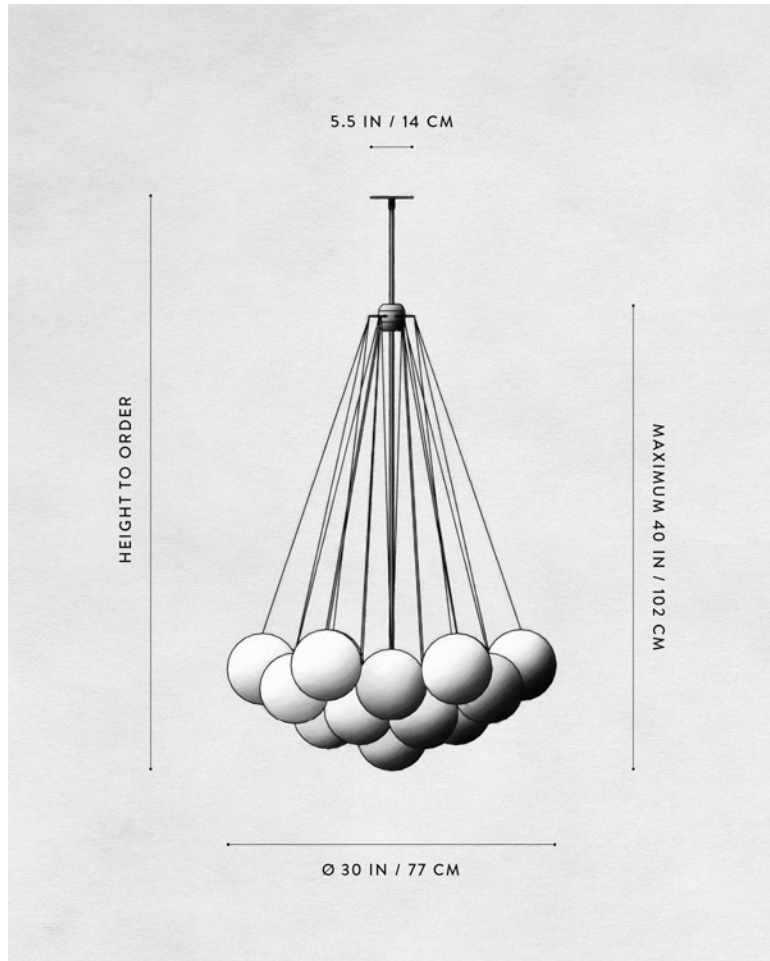

A P P A R A T U S

CLOUD : 37, AGED BRASS

CLOUD

REFERENCE

PATTERNS OF ORGANIZATION FOUND IN NATURE
VOLUME AND WEIGHTLESSNESS
CHAMPAGNE

COMPOSITION

FEATHERWEIGHT SPHERES SUSPENDED
FROM BRASS CHAIN MOUTH-BLOWN, FROSTED GLASS
REFRACTS A CENTRAL LIGHT SOURCE

A P P A R A T U S

A P P A R A T U S

	CLOUD : 19
DIMENSIONS	Ø 30 IN Ø 77 CM HEIGHT TO ORDER APPROX. 20 LBS / 9 KG
WEIGHT	
PRICE	FROM \$6200
MINIMUM HEIGHT	24 IN ONLY OVERALL FIXTURE HEIGHT 42 IN AND ABOVE WILL INCLUDE A TOP STEM
INCLUDES ADD HEIGHT	60 IN \$10 / IN
VOLTAGE	120-240 UL / CE
LAMPING BULB INCLUDED	MAX 40W 3 X 3.8W DIMMABLE LED BULB 220 LUMENS EACH 2000 - 2800K 120V : E26 SPHERE I : MATTE WHITE 240V : E27 SPHERE I : MATTE WHITE
BULB LIFE	15,000 HOURS
DEPOSIT BALANCE LEAD TIME	50% UPON ORDER PRIOR TO SHIPPING PLEASE REFER TO WEBSITE
	FINISHED AND ASSEMBLED BY HAND IN NY DOMESTIC AND IMPORTED COMPONENTS

A P P A R A T U S

	CLOUD : 25
DIMENSIONS	Ø 34 IN Ø 86 CM HEIGHT TO ORDER APPROX. 22 LBS / 10 KG
WEIGHT	
PRICE	FROM \$7300
MINIMUM HEIGHT	26 IN ONLY OVERALL FIXTURE HEIGHT 42 IN AND ABOVE WILL INCLUDE A TOP STEM
INCLUDES ADD HEIGHT	60 IN \$10 / IN
VOLTAGE	120-240 UL / CE
LAMPING BULB INCLUDED	MAX 40W 3 X 3.8W DIMMABLE LED BULB 220 LUMENS EACH 2000 - 2800K 120V : E26 SPHERE I : MATTE WHITE 240V : E27 SPHERE I : MATTE WHITE
BULB LIFE	15,000 HOURS
DEPOSIT BALANCE LEAD TIME	50% UPON ORDER PRIOR TO SHIPPING PLEASE REFER TO WEBSITE
	FINISHED AND ASSEMBLED BY HAND IN NY DOMESTIC AND IMPORTED COMPONENTS