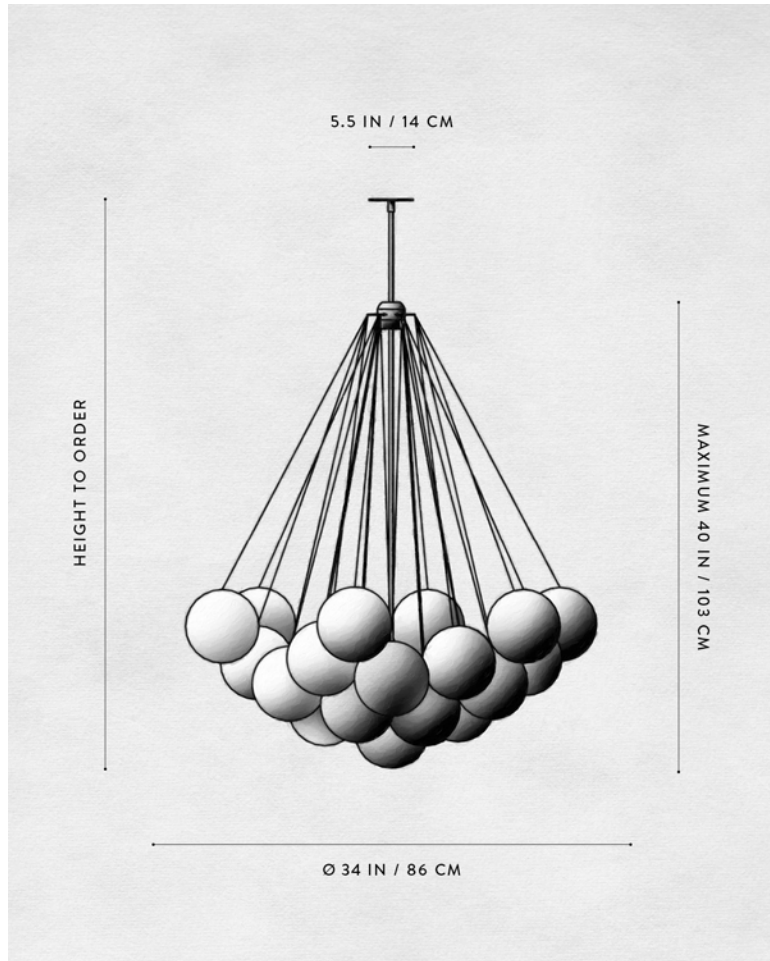

A P P A R A T U S

A P P A R A T U S

	CLOUD : 19
DIMENSIONS	Ø 30 IN Ø 77 CM HEIGHT TO ORDER APPROX. 20 LBS / 9 KG
WEIGHT	
PRICE	FROM \$6200
MINIMUM HEIGHT	24 IN ONLY OVERALL FIXTURE HEIGHT 42 IN AND ABOVE WILL INCLUDE A TOP STEM
INCLUDES ADD HEIGHT	60 IN \$10 / IN
VOLTAGE	120-240 UL / CE
LAMPING BULB INCLUDED	MAX 40W 3 X 3.8W DIMMABLE LED BULB 220 LUMENS EACH 2000 - 2800K 120V : E26 SPHERE I : MATTE WHITE 240V : E27 SPHERE I : MATTE WHITE
BULB LIFE	15,000 HOURS
DEPOSIT BALANCE LEAD TIME	50% UPON ORDER PRIOR TO SHIPPING PLEASE REFER TO WEBSITE
	FINISHED AND ASSEMBLED BY HAND IN NY DOMESTIC AND IMPORTED COMPONENTS

A P P A R A T U S

	CLOUD : 25
DIMENSIONS	Ø 34 IN Ø 86 CM HEIGHT TO ORDER APPROX. 22 LBS / 10 KG
WEIGHT	
PRICE	FROM \$7300
MINIMUM HEIGHT	26 IN ONLY OVERALL FIXTURE HEIGHT 42 IN AND ABOVE WILL INCLUDE A TOP STEM
INCLUDES ADD HEIGHT	60 IN \$10 / IN
VOLTAGE	120-240 UL / CE
LAMPING BULB INCLUDED	MAX 40W 3 X 3.8W DIMMABLE LED BULB 220 LUMENS EACH 2000 - 2800K 120V : E26 SPHERE I : MATTE WHITE 240V : E27 SPHERE I : MATTE WHITE
BULB LIFE	15,000 HOURS
DEPOSIT BALANCE LEAD TIME	50% UPON ORDER PRIOR TO SHIPPING PLEASE REFER TO WEBSITE
	FINISHED AND ASSEMBLED BY HAND IN NY DOMESTIC AND IMPORTED COMPONENTS

A P P A R A T U S

	CLOUD : 31
DIMENSIONS	Ø 37 IN Ø 94 CM HEIGHT TO ORDER APPROX. 26 LBS / 12 KG
WEIGHT	
PRICE	FROM \$7900
MINIMUM HEIGHT	28 IN ONLY OVERALL FIXTURE HEIGHT 42 IN AND ABOVE WILL INCLUDE A TOP STEM
INCLUDES ADD HEIGHT	60 IN \$10 / IN
VOLTAGE	120-240 UL / CE
LAMPING BULB INCLUDED	MAX 40W 3 X 3.8W DIMMABLE LED BULB 220 LUMENS EACH 2000 - 2800K 120V : E26 SPHERE I : MATTE WHITE 240V : E27 SPHERE I : MATTE WHITE
BULB LIFE	15,000 HOURS
DEPOSIT BALANCE LEAD TIME	50% UPON ORDER PRIOR TO SHIPPING PLEASE REFER TO WEBSITE
	FINISHED AND ASSEMBLED BY HAND IN NY DOMESTIC AND IMPORTED COMPONENTS