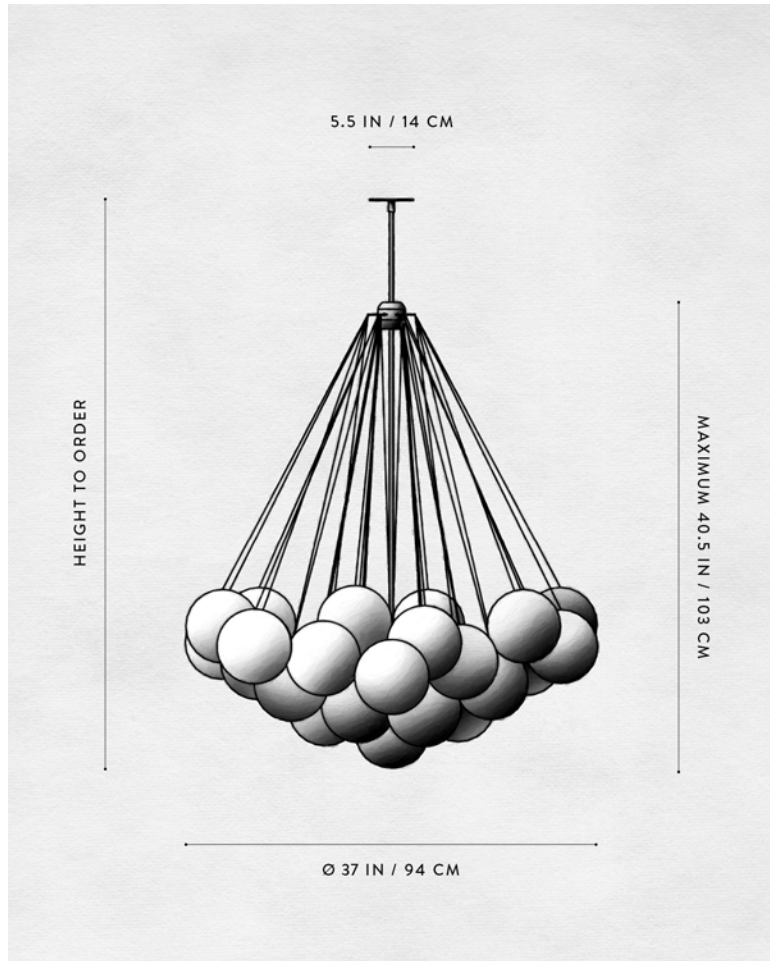

A P P A R A T U S

A P P A R A T U S

	CLOUD : 19
DIMENSIONS	Ø 30 IN Ø 77 CM HEIGHT TO ORDER APPROX. 20 LBS / 9 KG
WEIGHT	
PRICE	FROM \$6200
MINIMUM HEIGHT	24 IN ONLY OVERALL FIXTURE HEIGHT 42 IN AND ABOVE WILL INCLUDE A TOP STEM
INCLUDES ADD HEIGHT	60 IN \$10 / IN
VOLTAGE	120-240 UL / CE
LAMPING BULB INCLUDED	MAX 40W 3 X 3.8W DIMMABLE LED BULB 220 LUMENS EACH 2000 - 2800K 120V : E26 SPHERE I : MATTE WHITE 240V : E27 SPHERE I : MATTE WHITE
BULB LIFE	15,000 HOURS
DEPOSIT BALANCE LEAD TIME	50% UPON ORDER PRIOR TO SHIPPING PLEASE REFER TO WEBSITE
	FINISHED AND ASSEMBLED BY HAND IN NY DOMESTIC AND IMPORTED COMPONENTS

A P P A R A T U S

	CLOUD : 25
DIMENSIONS	Ø 34 IN Ø 86 CM HEIGHT TO ORDER APPROX. 22 LBS / 10 KG
WEIGHT	
PRICE	FROM \$7300
MINIMUM HEIGHT	26 IN ONLY OVERALL FIXTURE HEIGHT 42 IN AND ABOVE WILL INCLUDE A TOP STEM
INCLUDES ADD HEIGHT	60 IN \$10 / IN
VOLTAGE	120-240 UL / CE
LAMPING BULB INCLUDED	MAX 40W 3 X 3.8W DIMMABLE LED BULB 220 LUMENS EACH 2000 - 2800K 120V : E26 SPHERE I : MATTE WHITE 240V : E27 SPHERE I : MATTE WHITE
BULB LIFE	15,000 HOURS
DEPOSIT BALANCE LEAD TIME	50% UPON ORDER PRIOR TO SHIPPING PLEASE REFER TO WEBSITE
	FINISHED AND ASSEMBLED BY HAND IN NY DOMESTIC AND IMPORTED COMPONENTS

A P P A R A T U S

	CLOUD : 31
DIMENSIONS	Ø 37 IN Ø 94 CM HEIGHT TO ORDER APPROX. 26 LBS / 12 KG
WEIGHT	
PRICE	FROM \$7900
MINIMUM HEIGHT	28 IN ONLY OVERALL FIXTURE HEIGHT 42 IN AND ABOVE WILL INCLUDE A TOP STEM
INCLUDES ADD HEIGHT	60 IN \$10 / IN
VOLTAGE	120-240 UL / CE
LAMPING BULB INCLUDED	MAX 40W 3 X 3.8W DIMMABLE LED BULB 220 LUMENS EACH 2000 - 2800K 120V : E26 SPHERE I : MATTE WHITE 240V : E27 SPHERE I : MATTE WHITE
BULB LIFE	15,000 HOURS
DEPOSIT BALANCE LEAD TIME	50% UPON ORDER PRIOR TO SHIPPING PLEASE REFER TO WEBSITE
	FINISHED AND ASSEMBLED BY HAND IN NY DOMESTIC AND IMPORTED COMPONENTS