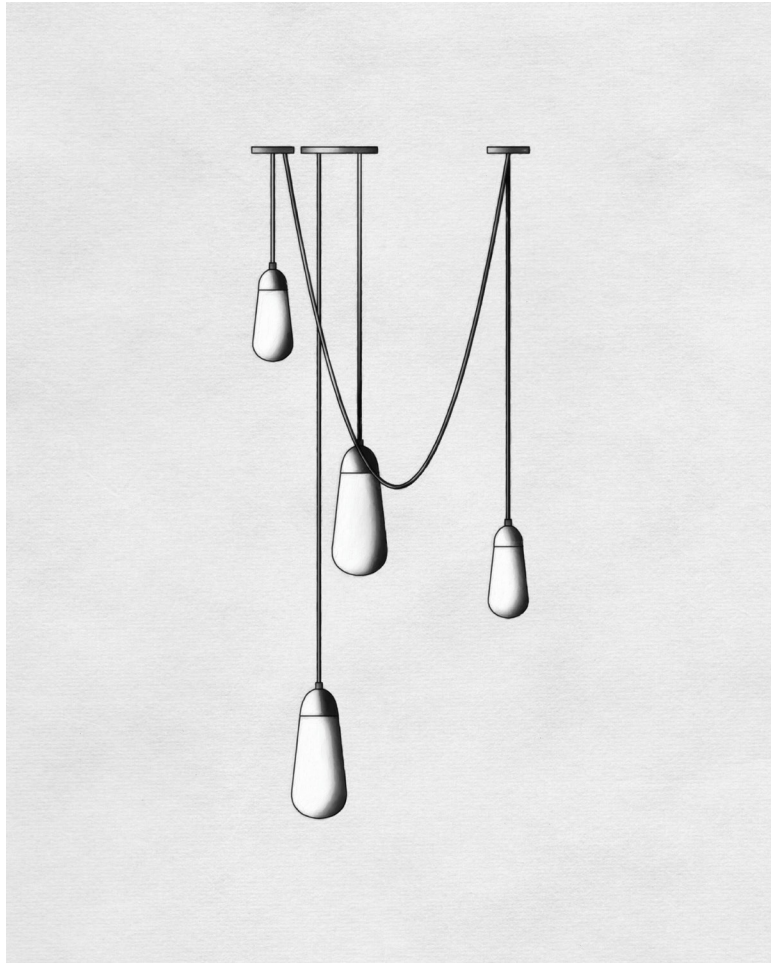

A P P A R A T U S

DIMENSIONS

PRICE

LARIAT : INSTALLATION

SITE-SPECIFIC ARRANGEMENT
VARIABLE NUMBER OF PENDANTS,
SWAGS, AND CANOPIES

FROM £3150 PER PENDANT SMALL
FROM £3550 PER PENDANT LARGE

PLEASE INQUIRE TO BEGIN THE DESIGN PROCESS