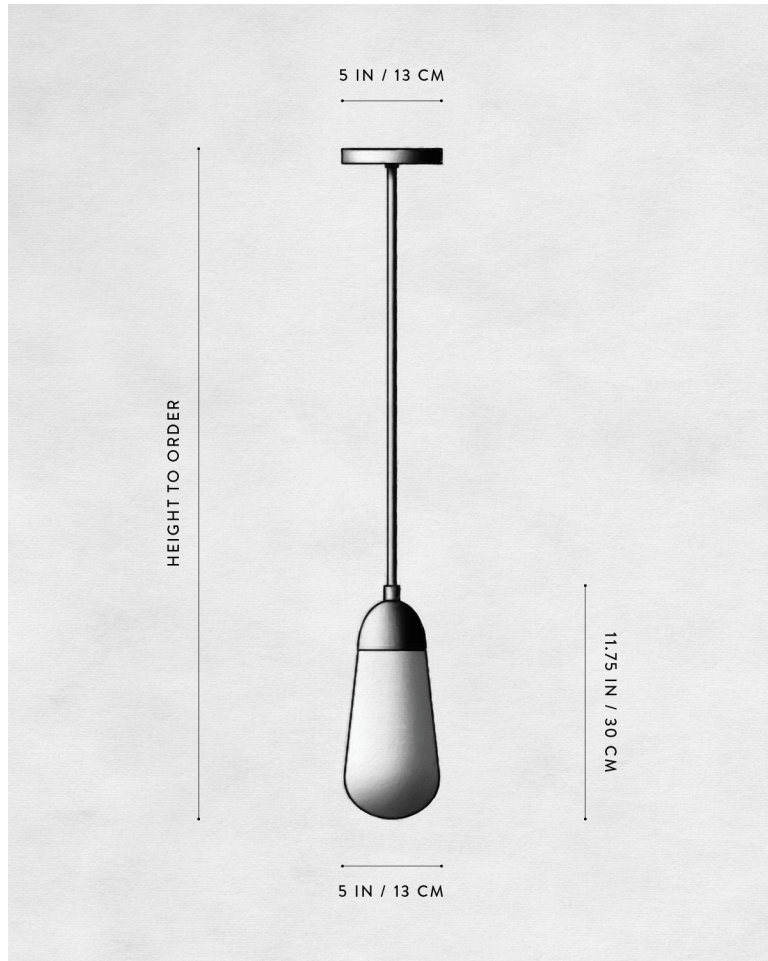

A P P A R A T U S

BLACKENED BRASS

LARIAT : PENDANT

REFERENCE

GEOMETRY UNDER THE FORCE OF GRAVITY
FORMS FOUND IN JEWELRY
DEW

COMPOSITION

BRASS AND ETCHED GLASS ELONGATED SPHERES
FINELY WOVEN BRASS MESH LINE SEGMENTS
CUSTOM INSTALLATION OF MULTIPLE PENDANTS

A P P A R A T U S

TARNISHED SILVER

BLACKENED BRASS

A P P A R A T U S

LARIAT : PENDANT LARGE

| | |
|--|--|
| DIMENSIONS | Ø 6.5 IN Ø 17 CM HEIGHT TO ORDER APPROX. 5 LBS / 2 KG |
| WEIGHT | |
| PRICE | FROM £2950 |
| MINIMUM HEIGHT INCLUDES ADD HEIGHT | 20 IN 85 IN £10 / IN |
| VOLTAGE | 120-240 UL / CE |
| LAMPING BULB INCLUDED | MAX 40W 3W DIMMABLE LED BULB 210 LUMENS 2200K 120V : E26 LURRA : TINTED 240V : E27 LURRA : TINTED |
| BULB LIFE | 30,000 HOURS |
| DEPOSIT BALANCE LEAD TIME | 50% UPON ORDER DUE PRIOR TO SHIPPING PLEASE REFER TO WEBSITE |

FINISHED AND ASSEMBLED BY HAND IN NY
DOMESTIC AND IMPORTED COMPONENTS

A P P A R A T U S

LARIAT : PENDANT SMALL

| | |
|--|--|
| DIMENSIONS | Ø 5 IN Ø 15 CM HEIGHT TO ORDER APPROX. 5 LBS / 2 KG |
| WEIGHT | |
| PRICE | FROM £2650 |
| MINIMUM HEIGHT INCLUDES ADD HEIGHT | 16 IN 85 IN £10 / IN |
| VOLTAGE | 120-240 UL / CE |
| LAMPING BULB INCLUDED | MAX 40W 3W DIMMABLE LED BULB 210 LUMENS 2200K 120V : E26 LURRA : TINTED 240V : E27 LURRA : TINTED |
| BULB LIFE | 30,000 HOURS |
| DEPOSIT BALANCE LEAD TIME | 50% UPON ORDER DUE PRIOR TO SHIPPING PLEASE REFER TO WEBSITE |