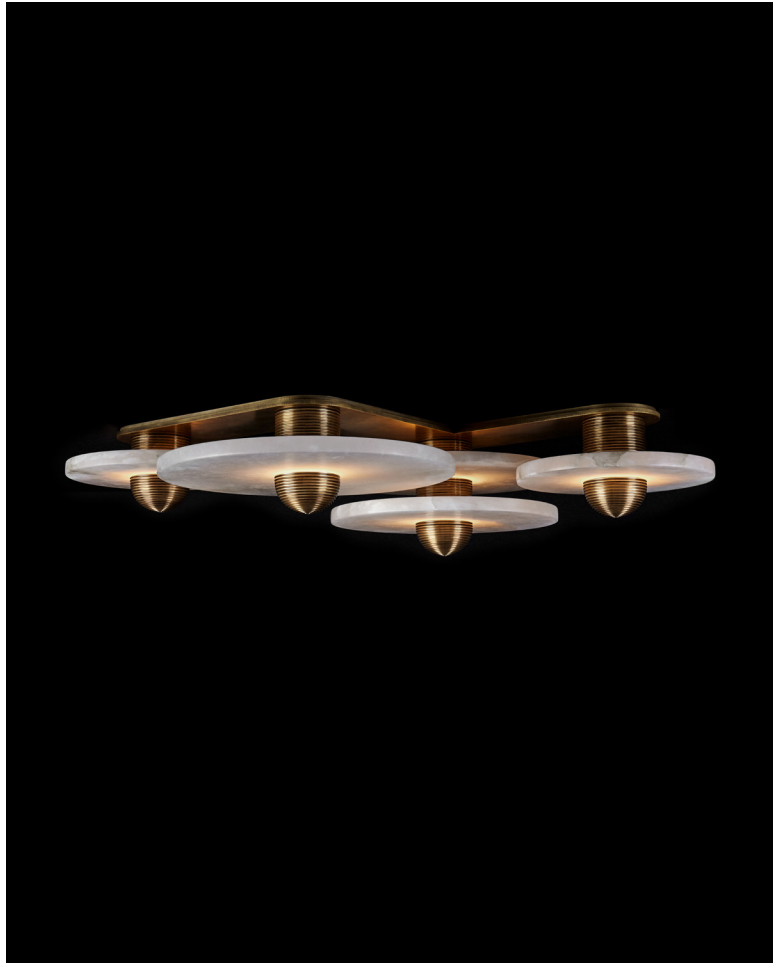

# A P P A R A T U S

AGED BRASS

MEDIAN : 4 SURFACE

REFERENCE

MINARETS  
SOLAR ECLIPSE

COMPOSITION

ALABASTER  
FLUTED BRASS

A P P A R A T U S

AGED BRASS

# A P P A R A T U S

	MEDIAN : 4 SURFACE
DIMENSIONS	8 H, 37 W, 24 L IN 20 H, 93 W, 61 L CM
WEIGHT	APPROX. 95 LBS / 43 KG
PRICE	FROM \$12000
INSTALLATION	SUITABLE FOR CEILING OR WALL
VOLTAGE	120-240 UL / CE
LAMPING	5 X 8W DIMMABLE LED 800 LUMENS EACH 2500K
DRIVER LIFE	50,000 HOURS
DEPOSIT	50% UPON ORDER
BALANCE	DUE PRIOR TO SHIPPING
LEAD TIME	PLEASE REFER TO WEBSITE
	FINISHED AND ASSEMBLED BY HAND IN NY DOMESTIC AND IMPORTED COMPONENTS

# A P P A R A T U S

AGED BRASS

OIL-RUBBED BRONZE

BLACKENED BRASS

TARNISHED SILVER

METAL

MEDIAN : 4 SURFACE

AGED BRASS [WAXED]