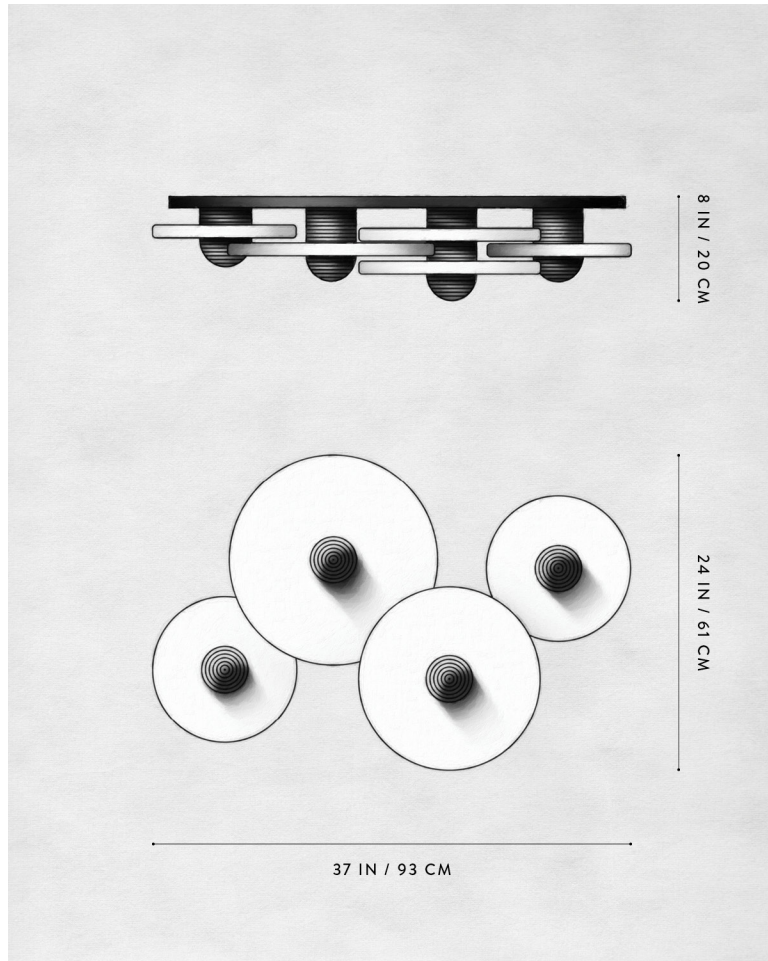

# A P P A R A T U S

AGED BRASS

MEDIAN : 4 SURFACE

REFERENCE

MINARETS  
SOLAR ECLIPSE

COMPOSITION

ALABASTER  
FLUTED BRASS

A P P A R A T U S

AGED BRASS

# A P P A R A T U S

	MEDIAN : 4 SURFACE
DIMENSIONS	8 H, 37 W, 24 L IN 20 H, 93 W, 61 L CM
WEIGHT	APPROX. 95 LBS / 43 KG
PRICE	FROM \$12000
INSTALLATION	SUITABLE FOR CEILING OR WALL
VOLTAGE	120-240 UL / CE
LAMPING	5 X 8W DIMMABLE LED 800 LUMENS EACH 2500K
DRIVER LIFE	50,000 HOURS
DEPOSIT	50% UPON ORDER
BALANCE	DUE PRIOR TO SHIPPING
LEAD TIME	PLEASE REFER TO WEBSITE
	FINISHED AND ASSEMBLED BY HAND IN NY DOMESTIC AND IMPORTED COMPONENTS