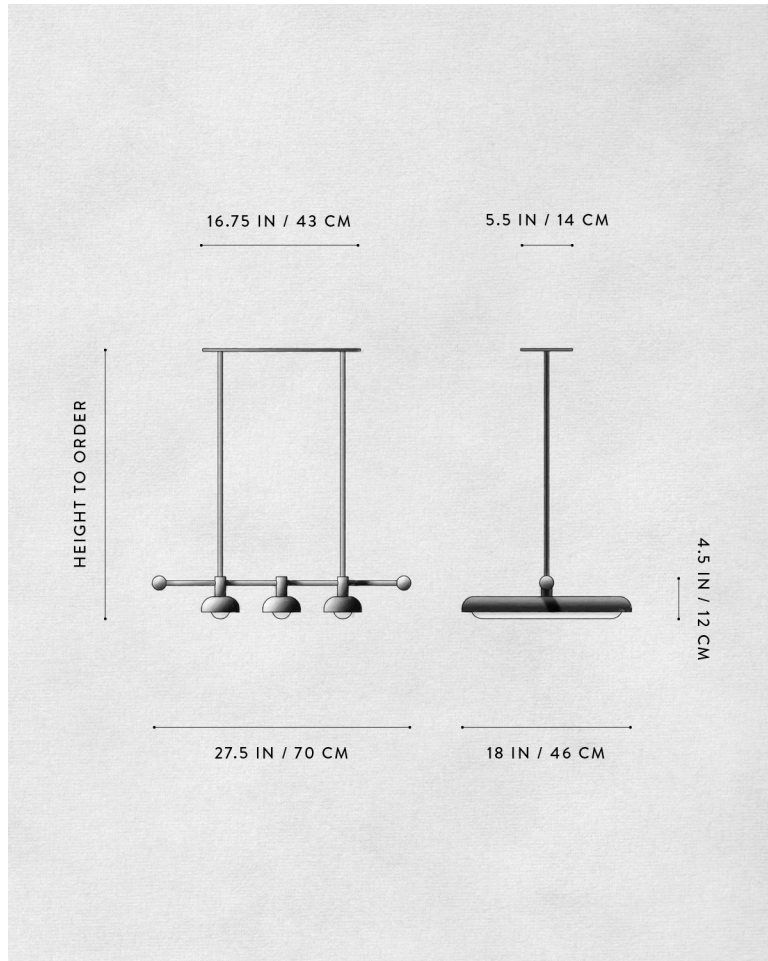

A P P A R A T U S

BLACKENED BRASS / AGED BRASS / TWO-TONE

CIRCUIT : 3 PENDANT

REFERENCE

RHYTHM AND SYNCOPATION
HALSTON
AFTERGLOW

COMPOSITION

GLOWING GLASS CAPSULE
BRASS SHADE AND ARMATURE

A P P A R A T U S

AGED BRASS

TARNISHED SILVER

A P P A R A T U S

DIMENSIONS

WEIGHT

PRICE

MINIMUM HEIGHT INCLUDES ADD HEIGHT

VOLTAGE

LAMPING

DRIVER LIFE

DEPOSIT BALANCE LEAD TIME

CIRCUIT: 3 PENDANT

27.5 W, 18 D IN
70 W, 46 D CM
HEIGHT TO ORDER
APPROX. 15 LBS / 7 KG

FROM £8450
FROM £9750 FOR TWO-TONE SHADES
TWO-TONE IS AGED BRASS SHADE INTERIOR
WITH BLACKENED BRASS SHADE EXTERIOR

7 IN
60 IN
£20 / IN

120-240
UL / CE
3 X 16W DIMMABLE LED
1700 LUMENS EACH
2700K

50,000 HOURS

50% UPON ORDER
PRIOR TO SHIPPING
PLEASE REFER TO WEBSITE

FINISHED AND ASSEMBLED BY HAND IN NY
DOMESTIC AND IMPORTED COMPONENTS