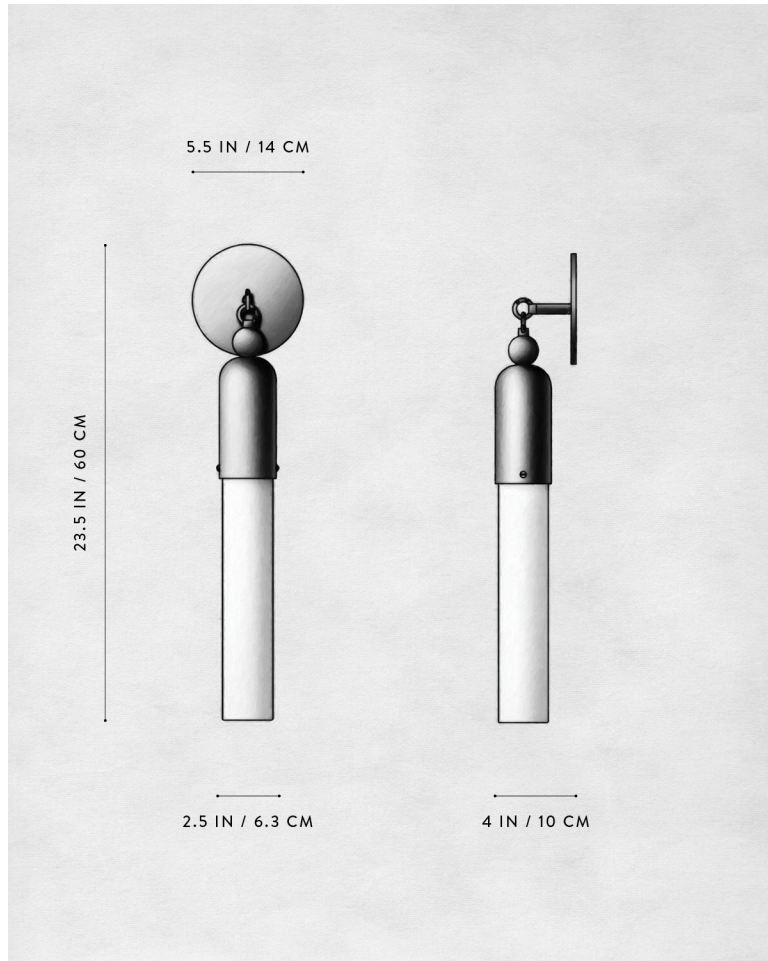

## TASSEL : 1 SCONCE

REFERENCE	PASSEMENERIE HISTORICAL REINTERPRETATION YVES SAINT LAURENT
COMPOSITION	MOLD-BLOWN GLASS CYLINDERS BRASS DOME AND ARMATURE

A P P A R A T U S

AGED BRASS

BLACKENED BRASS

# A P P A R A T U S

	TASSEL : 1 SCONCE
DIMENSIONS	23.5 H, 2.5 W, 4 D IN 60 H, 6.3 W, 10 D CM
WEIGHT	APPROX. 5 LBS / 2 KG
PRICE	FROM \$2400
VOLTAGE	120-240 UL / CE
LAMPING	8W DIMMABLE LED 800 LUMENS 2700K
DRIVER LIFE	50,000 HOURS
DEPOSIT	50% UPON ORDER
BALANCE	DUE PRIOR TO SHIPPING
LEAD TIME	PLEASE REFER TO WEBSITE