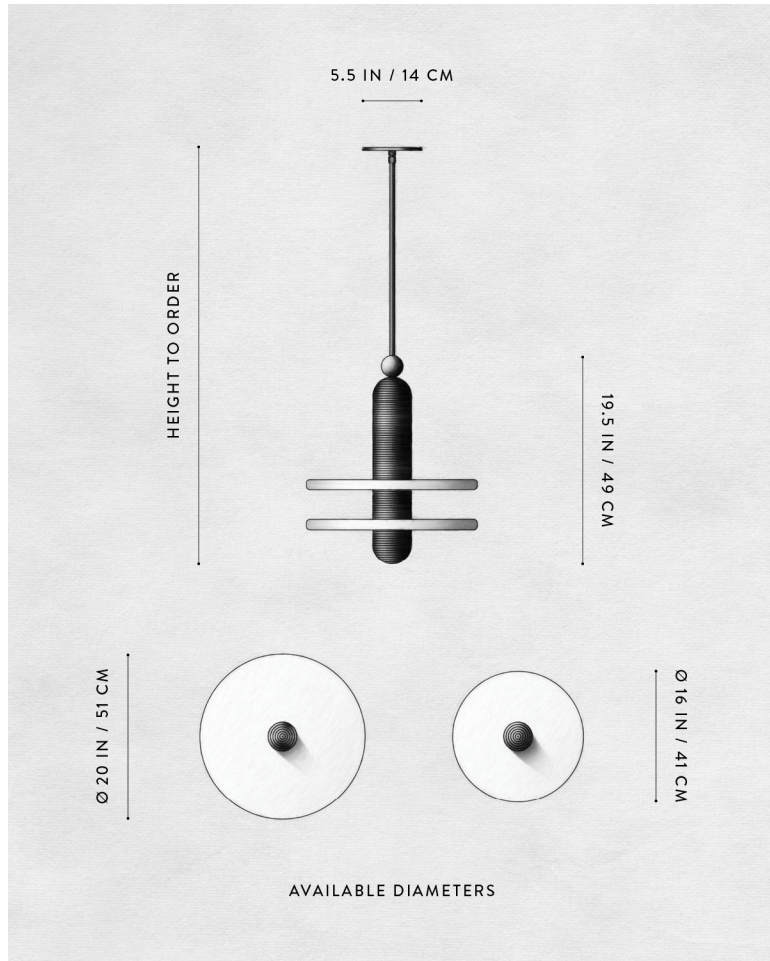

# A P P A R A T U S

AGED BRASS

MEDIAN : 1 PENDANT

REFERENCE

MINARETS  
SOLAR ECLIPSE

COMPOSITION

ALABASTER  
FLUTED BRASS

A P P A R A T U S

# A P P A R A T U S

MEDIAN : 1 PENDANT

DIAMETER	Ø 16 OR 20 IN Ø 41 OR 51 CM
WEIGHT	APPROX. 65 LBS / 27 KG / 16 IN DIAMETER APPROX. 70 LBS / 32 KG / 20 IN DIAMETER
PRICE	FROM \$7200 / 16 IN DIAMETER FROM \$8200 / 20 IN DIAMETER
MINIMUM HEIGHT	28 IN
INCLUDES	60 IN
ADD HEIGHT	\$10 / IN
VOLTAGE	120-240 UL / CE
LAMPING	2 X 8W DIMMABLE LED 800 LUMENS EACH 2500K
DRIVER LIFE	50,000 HOURS
DEPOSIT	50% UPON ORDER
BALANCE	DUE PRIOR TO SHIPPING
LEAD TIME	PLEASE REFER TO WEBSITE