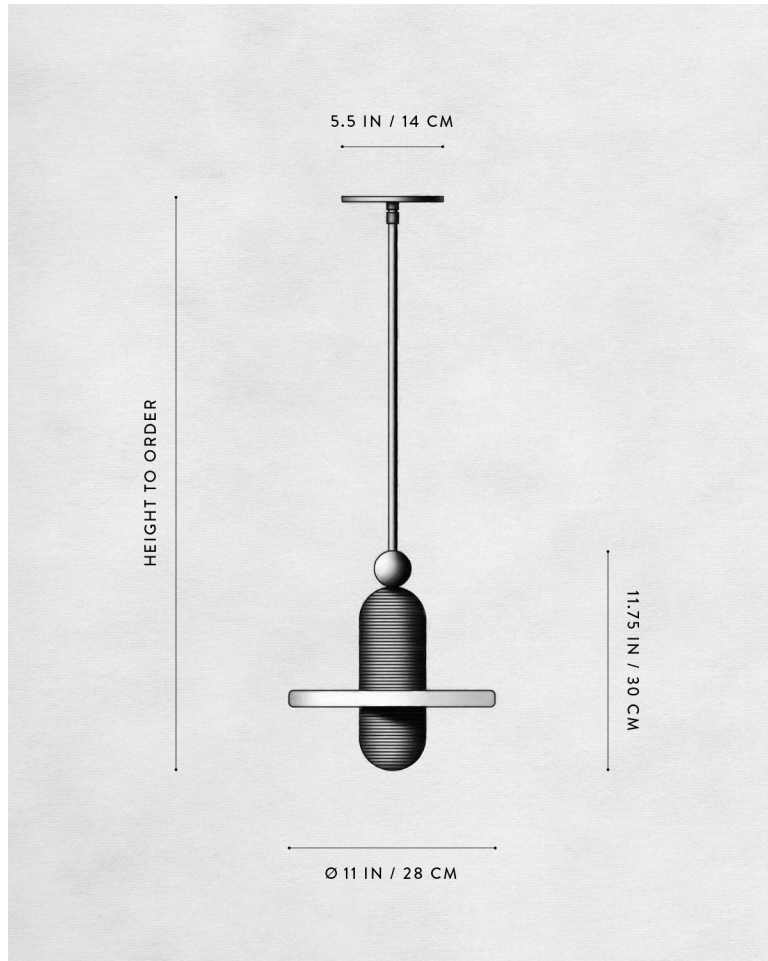

A P P A R A T U S

BLACKENED BRASS

MEDIAN : MONO

REFERENCE

MINARETS
SOLAR ECLIPSE

COMPOSITION

ALABASTER
FLUTED BRASS

A P P A R A T U S

TARNISHED SILVER

OIL-RUBBED BRONZE

A P P A R A T U S

	MEDIAN : MONO
DIMENSIONS	Ø 11 IN Ø 28 CM HEIGHT TO ORDER APPROX. 15 LBS / 7 KG
WEIGHT	
PRICE	FROM £4400
MINIMUM HEIGHT	16 IN
INCLUDES	60 IN
ADD HEIGHT	£10 / IN
VOLTAGE	120-240 UL / CE
LAMPING	8W DIMMABLE LED 800 LUMENS 2500K
DRIVER LIFE	50,000 HOURS
DEPOSIT	50% UPON ORDER
BALANCE	DUE PRIOR TO SHIPPING
LEAD TIME	PLEASE REFER TO WEBSITE