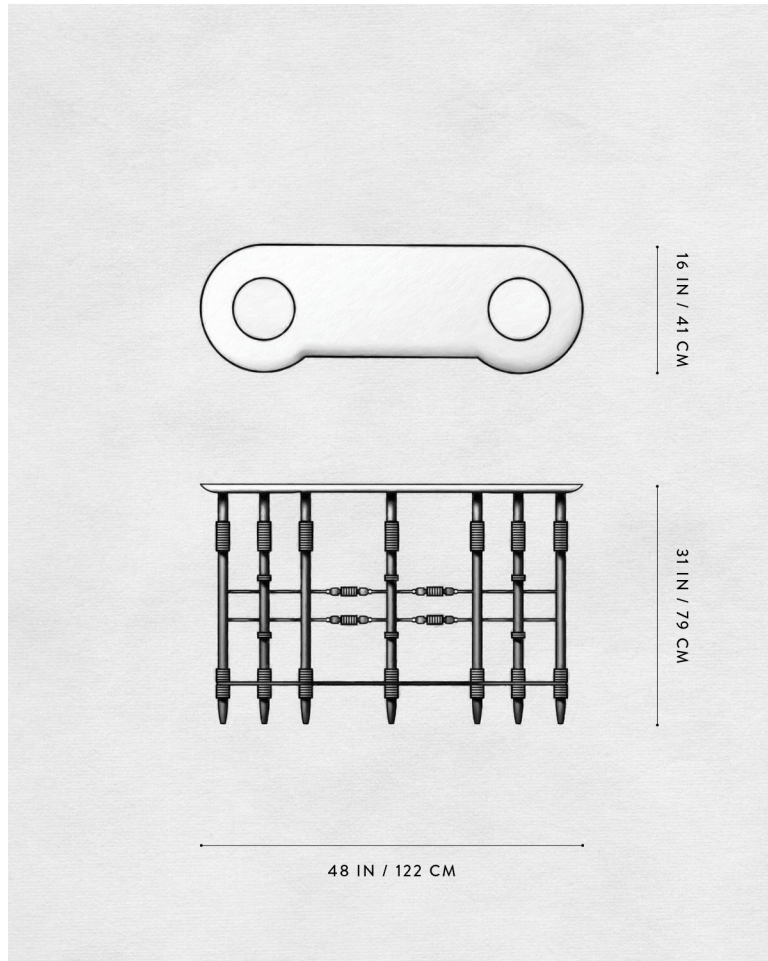

A P P A R A T U S

COLORWAY 01

PARS : CONSOLE TABLE

REFERENCE NOMADIC TRAY TABLES
CARLO BUGATTI

COMPOSITION BRASS ARMATURE
STONE
HAND-CUT LEATHER

A P P A R A T U S

COLORWAY 02

COLORWAY 02

A P P A R A T U S

DIMENSIONS

PARS : CONSOLE TABLE
STUDIO EXCLUSIVE

31 H, 48 W, 16 D IN
79 H, 122 W, 41 D CM

PRICE

£18250

DEPOSIT
BALANCE
LEAD TIME

50% UPON ORDER
DUE PRIOR TO SHIPPING
PLEASE REFER TO WEBSITE