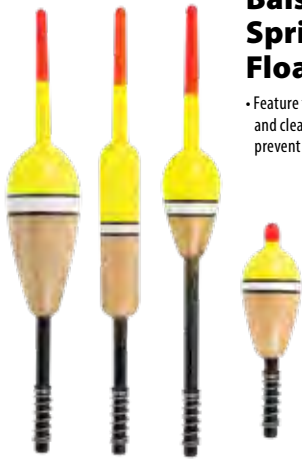

Balsa Spring Floats

- Feature tension spring and clear-coated to prevent cracking

1 PACK

MODEL	PART #	DIAMETER
BFSP3/8	5705-0446	3/8 in
BFSP1/2	5705-0454	1/2 in
BFSP3/4	0355-1422	3/4 in
BFSP3/4S	5705-0450	3/4 in
BFSP7/8	5705-0442	7/8 in
BFSP1	0355-1423	1 in
BFSP1-1/8	5705-0825	1-1/18 in

12 PACK

MODEL	PART #	DIAMETER
BFBSPP3/8	5705-0813	3/8 in
BFBSPP1/2	5705-0801	1/2 in
BFBSPP3/4	5705-0175	3/4 in
BFBSPP3/4S	5705-0809	3/4 in
BFBSPP7/8	5705-0817	7/8 in
BFBSPP1	5705-0180	1 in
BFBSPP1-1/8	5705-0805	1-1/18 in