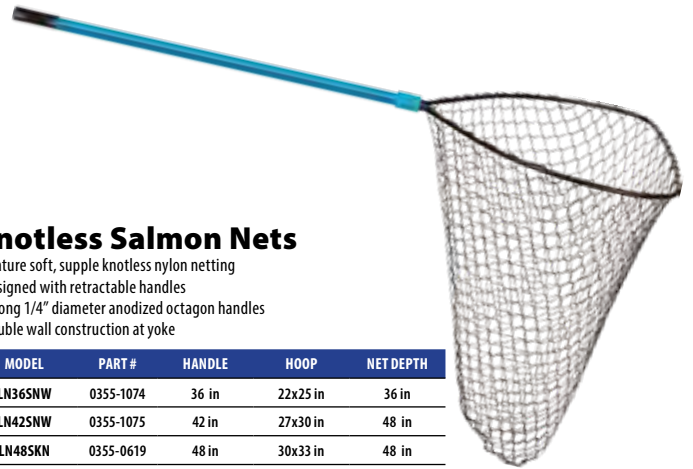

Knotless Salmon Nets

- Feature soft, supple knotless nylon netting
- Designed with retractable handles
- Strong 1/4" diameter anodized octagon handles
- Double wall construction at yoke

MODEL	PART #	HANDLE	HOOP	NET DEPTH
LN36SNW	0355-1074	36 in	22x25 in	36 in
LN42SNW	0355-1075	42 in	27x30 in	48 in
LN48SKN	0355-0619	48 in	30x33 in	48 in