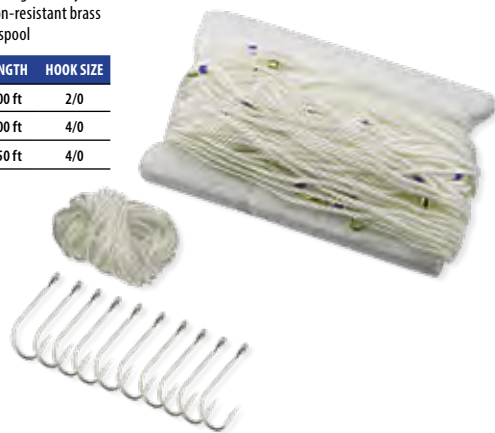

Nylon Trot Lines

- Equipped with needle sharp hooks staged every 12 inches
- Swiveled trot lines feature corrosion-resistant brass retainers and convenient winding spool

MODEL	PART #	LENGTH	HOOK SIZE
TL2020	0355-4636	100 ft	2/0
TL2040	0355-0701	100 ft	4/0
TL2540	0355-0703	150 ft	4/0