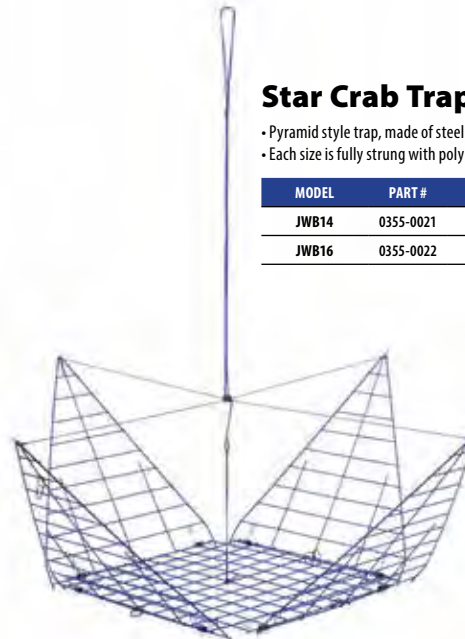

Star Crab Trap

- Pyramid style trap, made of steel wire with black enamel finish
- Each size is fully strung with poly take-up cords

MODEL	PART #	SIZE
JWB14	0355-0021	14 in
JWB16	0355-0022	16 in