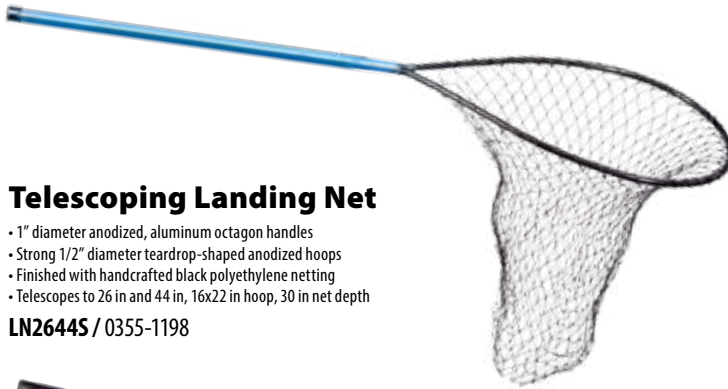

Telescoping Landing Net

1. 1" diameter anodized, aluminum octagon handles
   - Strong 1/2" diameter teardrop-shaped anodized hoops
   - Finished with handcrafted black polyethylene netting
   - Telescopes to 26 in and 44 in, 16x22 in hoop, 30 in net depth
2. LN2644S / 0355-1198