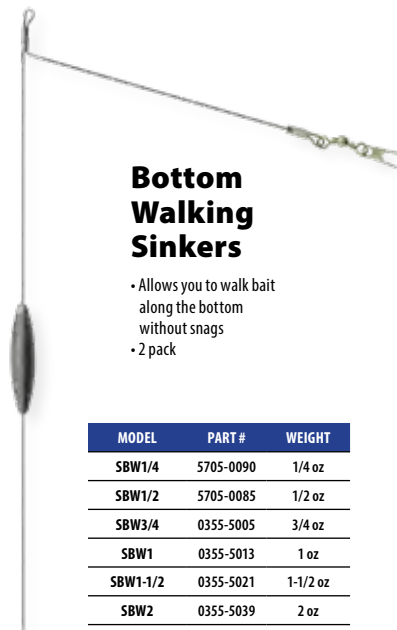

PACKAGED

MODEL	PART #	WEIGHT	PIECES
345PB1	0355-0712	1 oz	4
345PB2	0355-0714	2 oz	4
345PB3	0355-0717	3 oz	3
345PB4	0355-1392	4 oz	2
345PB5	0355-1393	5 oz	2
345PB6	5705-0179	6 oz	2
345PB8	5705-0215	8 oz	2
345PB10	5705-0756	10 oz	2
345PB12	5705-0310	12 oz	1
345PB16	5705-0320	16 oz	1