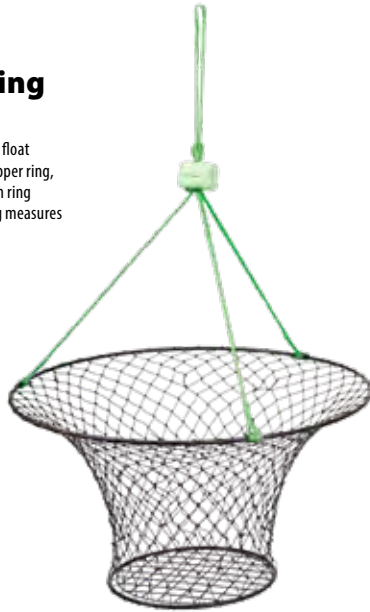

Deluxe Crab Ring and Harness

- Includes braided rope and harness float
- Features 32 in vinyl coated steel upper ring, 15 in vinyl coated wire grid bottom ring and rugged polypropylene netting measures 16 in deep

CRDLXH / 0355-0624