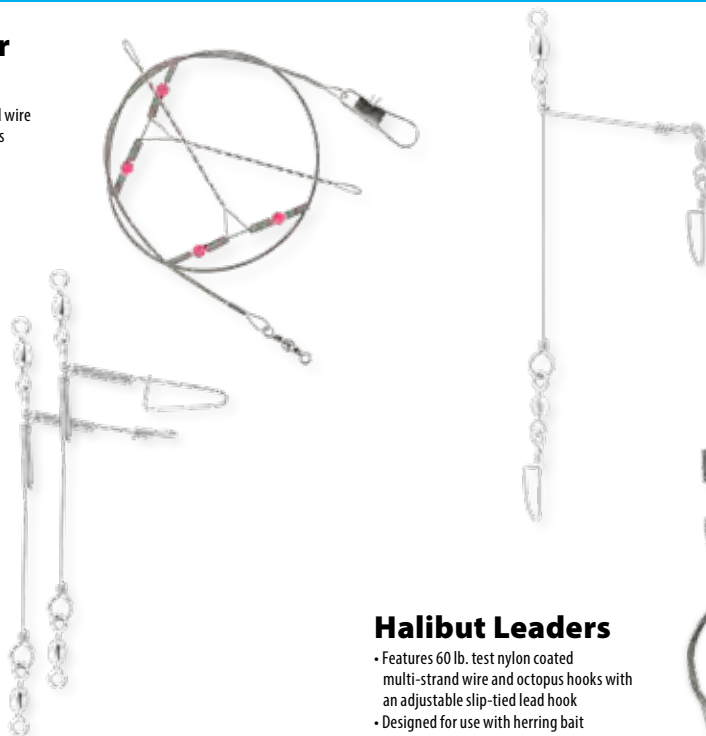

Double Drop Spreader Arm Bottom Rig

- 19 in rig features 60 lb. test nylon coated multi-strand wire with 5 in drops and fluorescent red beads and includes two 2-3/4 free-turning wire arms
- 1040R includes 24 rigs on a shower ring

MODEL	PART #	PIECES
1040	0355-0886	2
1040R	5705-0611	24

Halibut Spreader Bars

- Stainless steel wire spreader bar is ideal for halibut and other bottom fish

MODEL	PART #	LONG ARM	SHORT ARM
HSBS	0355-7510	12 in	6 in
HSBL	0355-0778	20 in	8 in

Trolling Spreaders

- Designed to prevent trolling tangles separating lure from the weight
- Long arm: 3-14 in, short arm: 1-3/4 in
- 2 pack

MODEL	PART #	TYPE
TS3R	0355-1003	Ringed Eye
TS3S	0355-1002	Coastlock Snap

Wire Spreader Arms

- Free-turning wire stainless steel wire for use with mono or wire leaders
- 2 pack

RGSA / 0355-0664

Halibut Leaders

- Features 60 lb. test nylon coated multi-strand wire and octopus hooks with an adjustable slip-tied lead hook
- Designed for use with herring bait

MODEL	PART #	HOOK SIZES
LDRH-6/0-7/0	0355-1408	6/0-7/0
LDRH-7/0-8/0	0355-1388	7/0-8/0
LDRH-8/0-9/0	0355-1396	8/0-9/0
LDRH9/0-10/0	0355-1404	9/0-10/0

Barbless Sturgeon Leaders

- Designed to reduce harm to oversize and sub-legal sturgeon
- Features single point octopus hook tied with braided line
- 5 pack

MODEL	PART #	HOOK SIZE
SL-6/0	0355-1080	6/0
SL-7/0	0355-1081	7/0

Barbless Sturgeon Leaders

- Designed to reduce harm to oversize and sub-legal sturgeon
- Features single point octopus hook tied with 80 lb. dacron
- 1 pack

MODEL	PART #	HOOK SIZE
BLSL5/080LB	5705-1061	5/0
BLSL6/080LB	5705-1062	6/0
BLSL7/080LB	5705-1063	7/0
BLSL8/080LB	5705-1064	8/0
BLSL9/080LB	5705-1065	9/0

Halibut Rigs

- Include Glow squids for added attraction
- Built with super strong 25lb mono

MODEL	PART #	HOOK	INCLUDES
HAL-SQD 1	0355-1547	1	Glow Squid
HAL-SQD 1/0	0355-1548	1/0	Glow Squid
HAL-SQD 1/0+T6	0355-1546	1/0	Size 6 Treble

Salmon/Steelhead Leaders

- Features 36 in monofilament nylon leaders snelled with a strong egg loop and strong octopus hooks
- 8 pack

MODEL	PART #	HOOK	LB TEST	MODEL	PART #	HOOK	LB TEST
DSSL84	5705-1066	4	8	DSSL152/0	5705-1075	2/0	15
DSSL82	5705-1067	2	8	DSSL153/0	5705-1076	3/0	15
DSSL102	5705-1068	2	10	DSSL202/0	5705-1077	2/0	20
DSSL101	5705-1069	1	10	DSSL203/0	5705-1078	3/0	20
DSSL101/0	5705-1070	1/0	10	DSSL204/0	5705-1079	4/0	20
DSSL122	5705-1071	2	12	DSSL304/0	5705-1080	4/0	30
DSSL121/0	5705-1072	1/0	12	DSSL305/0	5705-1081	5/0	30
DSSL122/0	5705-1073	2/0	12	DSSL306/0	5705-1082	6/0	30
DSSL151/0	5705-1074	1/0	12