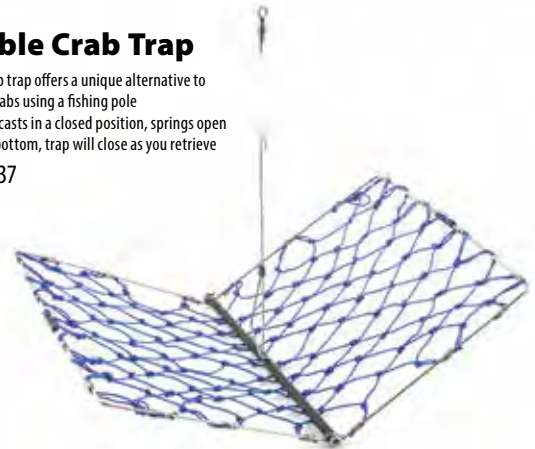

Collapsible Crab Trap

1. This collapsible crab trap offers a unique alternative to catch all types of crabs using a fishing pole
   - Spring loaded trap casts in a closed position, springs open as it settles to the bottom, trap will close as you retrieve
2. **CH1 / 0355-0837**