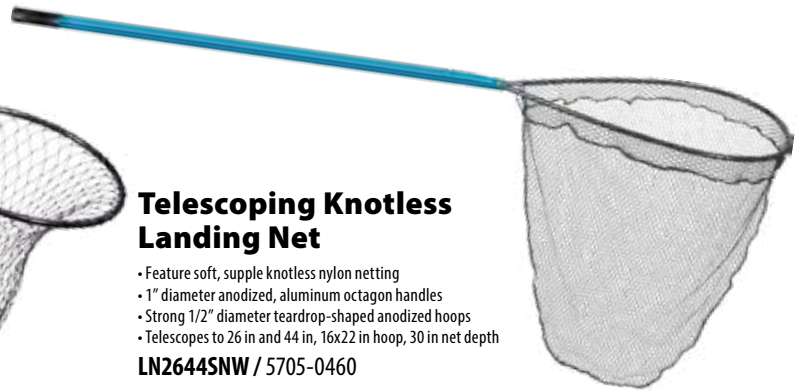

Telescoping Knotless Landing Net

1. Feature soft, supple knotless nylon netting
   - 1" diameter anodized, aluminum octagon handles
   - Strong 1/2" diameter teardrop-shaped anodized hoops
   - Telescopes to 26 in and 44 in, 16x22 in hoop, 30 in net depth
2. LN2644SNW / 5705-0460