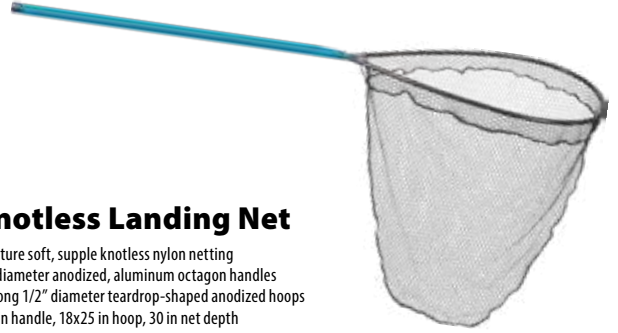

Knotless Landing Net

1. Feature soft, supple knotless nylon netting
   - 1" diameter anodized, aluminum octagon handles
   - Strong 1/2" diameter teardrop-shaped anodized hoops
   - 30 in handle, 18x25 in hoop, 30 in net depth
2. LN30FNW / 5705-0464