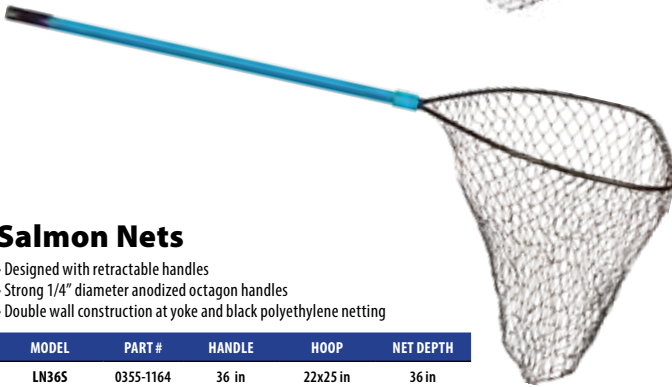

### Telescoping Knotless Landing Net

- Feature soft, supple knotless nylon netting
  - 1" diameter anodized, aluminum octagon handles
  - Strong 1/2" diameter teardrop-shaped anodized hoops
  - Telescopes to 26 in and 44 in, 16x22 in hoop, 30 in net depth
- LN2644SNW / 5705-0460

### Salmon Nets

- Designed with retractable handles
- Strong 1/4" diameter anodized octagon handles
- Double wall construction at yoke and black polyethylene netting

MODEL	PART #	HANDLE	HOOP	NET DEPTH
LN36S	0355-1164	36 in	22x25 in	36 in
LN42S	0355-1172	42 in	27x30 in	48 in
LN48S	0355-1180	48 in	30x33 in	48 in