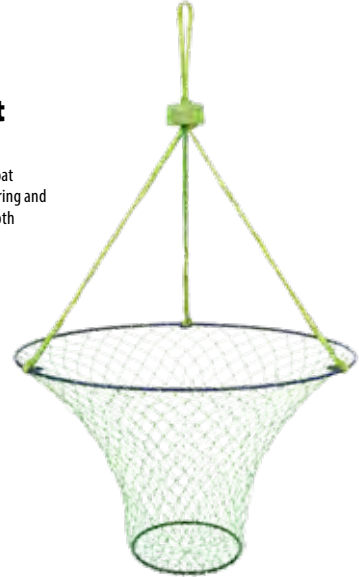

**Deluxe Crab Ring and Harness**

- Includes braided rope and harness float
- Features 32 in vinyl coated steel upper ring, 15 in vinyl coated wire grid bottom ring and rugged polypropylene netting measures 16 in deep