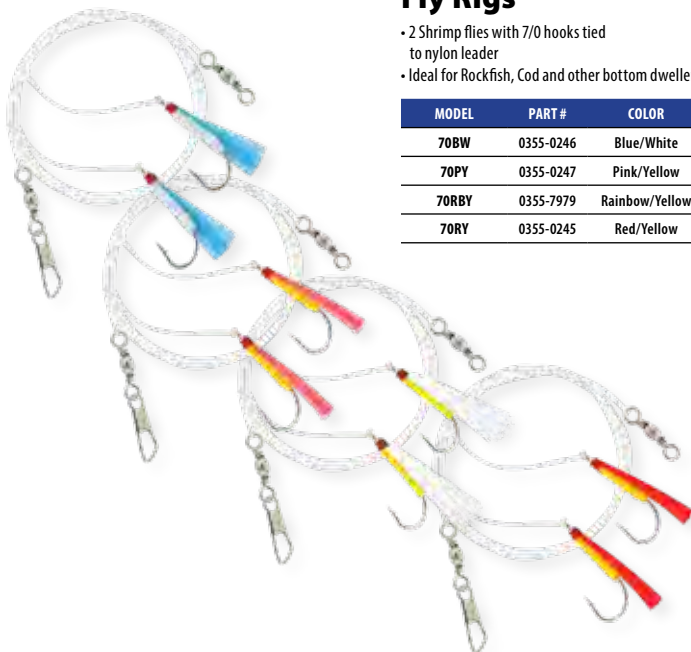

### Shrimp Fly Rigs

- 2 Shrimp flies with 7/0 hooks tied to nylon leader
- Ideal for Rockfish, Cod and other bottom dwellers

MODEL	PART #	COLOR
70BW	0355-0246	Blue/White
70PY	0355-0247	Pink/Yellow
70RBY	0355-7979	Rainbow/Yellow
70RY	0355-0245	Red/Yellow