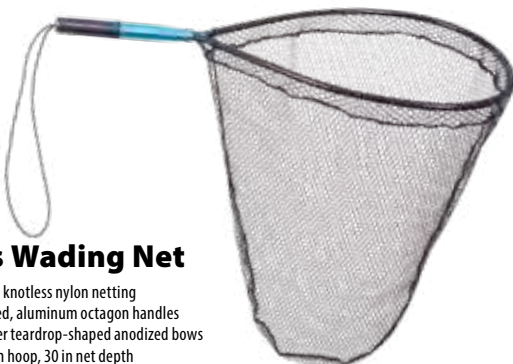

Knotless Wading Net

- Feature soft, supple knotless nylon netting
- 1" diameter anodized, aluminum octagon handles
- Strong 1/2" diameter teardrop-shaped anodized bows
- 9 in handle, 16x22 in hoop, 30 in net depth

LN9FNW / 5705-0467