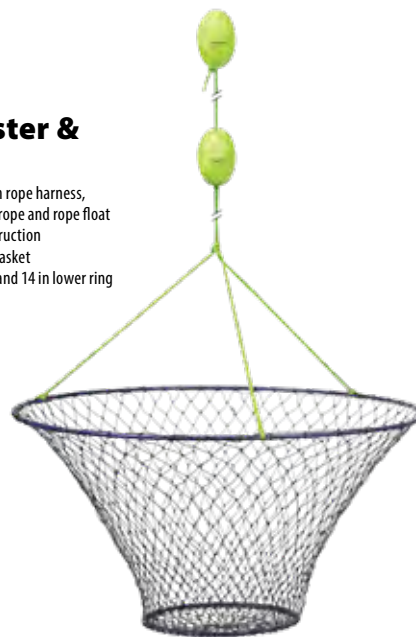

Crab Snares

- May be cast with a fishing rod and is a go-anywhere small size
- Vinyl coated steel wire bait cage with bottom opening door and 6 monofilament nylon snares and a top mounted swivel that provides tangle free use
- CSNRR is California legal

MODEL	PART #	SHAPE
CSNR	0355-0623	Square
CSNRR	5705-0854	Rectangle