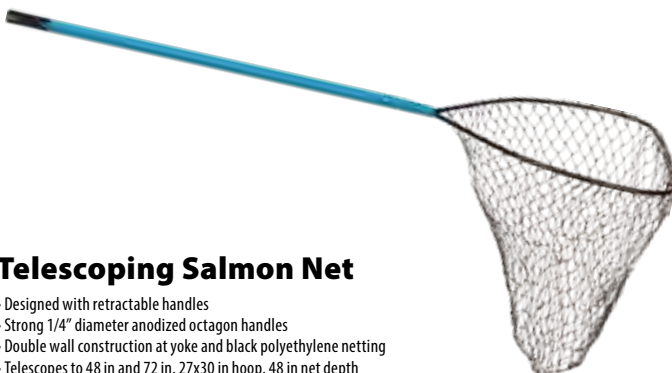

Telescoping Salmon Net

1. Designed with retractable handles
   - Strong 1/4" diameter anodized octagon handles
   - Double wall construction at yoke and black polyethylene netting
   - Telescopes to 48 in and 72 in, 27x30 in hoop, 48 in net depth
2. LN4872S / 0355-0728