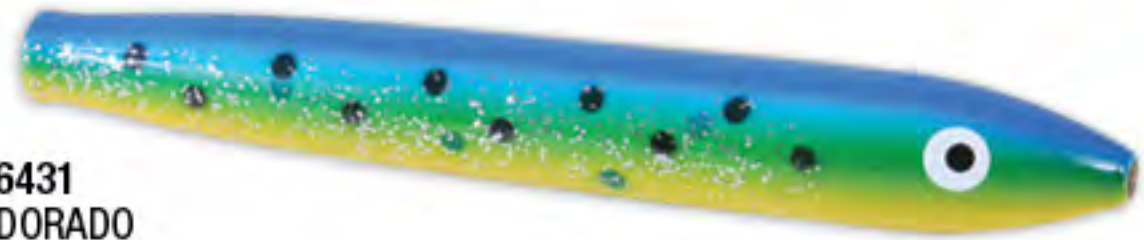

856  
BLACK/FLO. GREEN

857  
BLACK/CHART.

East Coast Rigging

6077  
BLUE MACKEREL

6077HR  
BLUE MACKEREL - HOLOGRAPHIC

6311  
BLACK/PINK/PEARL

6311HR  
BLUE MACKEREL - HOLOGRAPHIC

6331  
ZUCCHINI

6431  
DORADO

6431HR  
DORADO - HOLOGRAPHIC

6531  
BLACK/PURPLE

6821  
BLUE/PINK/PEARL

West Coast Rigging

CEDAR PLUG™, the number one tuna fish lure on the East Coast is fast catching on around the world. Available in real natural cedar or a variety of colors. Rigged or unrigged, this lure is great for all gamefish. Cedar Plugs™ are available in 4", 6", and 8" lengths. Models rigged "east coast" style have 8' of leader, a plastic thimble and 3412 Mustad hooks as follows: 4" has a 8/0, 6" has a 10/0, and 8" has a 10/0 hook. The 4" is rigged with 100 lb. test mono, the 6" and 8" are rigged with 150 lb. test mono. Models rigged "West Coast" style have 4' of mono and a 2/0 crane barrel swivel. The shorter leader allows for casting if desired.