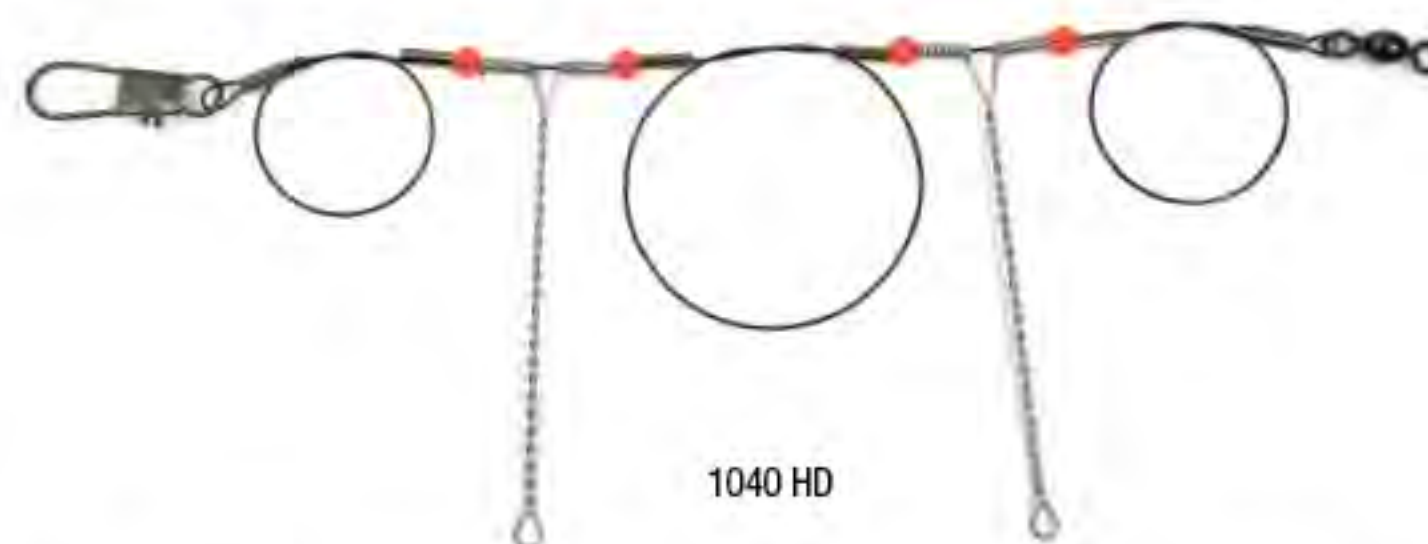

## STANDARD BOTTOM RIGS

Old Dominion style wire Bottom Rig. Use with snelled hooks.

ITEM	DESCRIPTION	U/M	PACK
TW1040	Wire - Snelled - 50/ring	EA	50
TW1043	Wire - Snelled - 3/pack	PK	12

## HEAVY DUTY WIRE BOTTOM RIGS

Old Dominion Rig, 1040HD, has twisted wire arms and #6 interlock snap and 60 lb. nylon coated wire. The 1060HD is the same except made with monofilament.

ITEM	DESCRIPTION	U/M	PACK
1040HD	Wire - Snelled - 50/ring	EA	50
1060HD	Mono - Snelled - 36/ring	EA	36