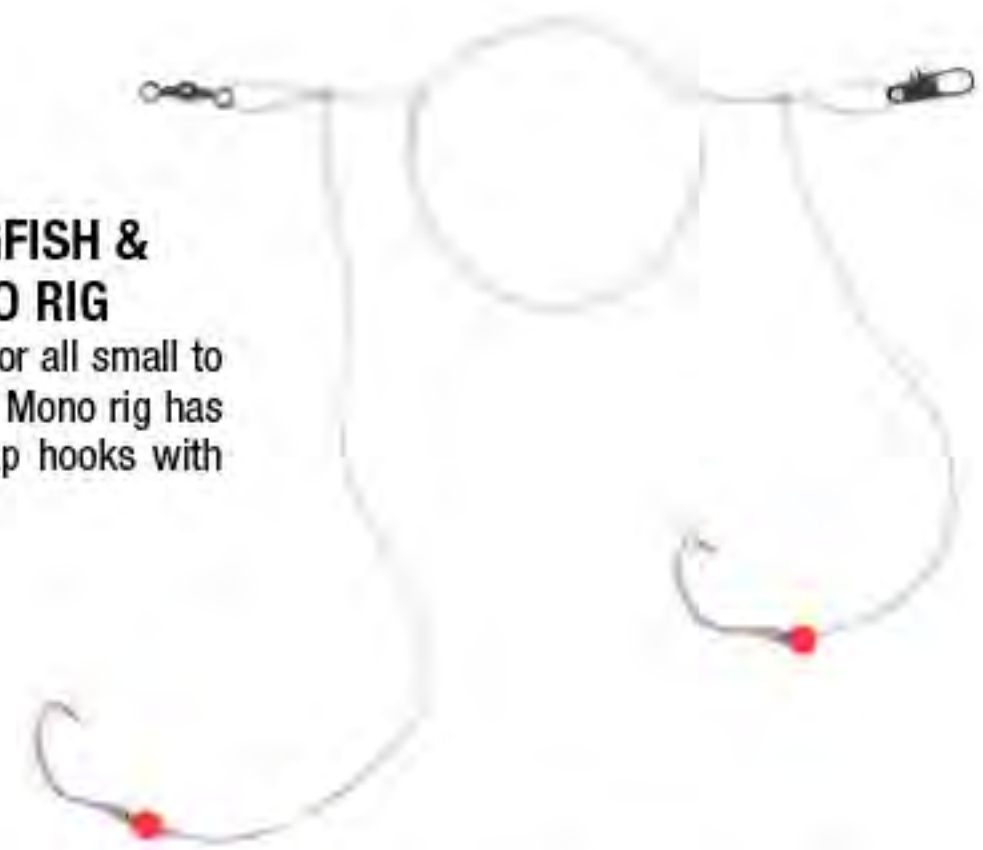

SPOT, KINGFISH & POMPANO RIG

A double drop rig for all small to medium gamefish. Mono rig has #6 plated wide gap hooks with red beads.