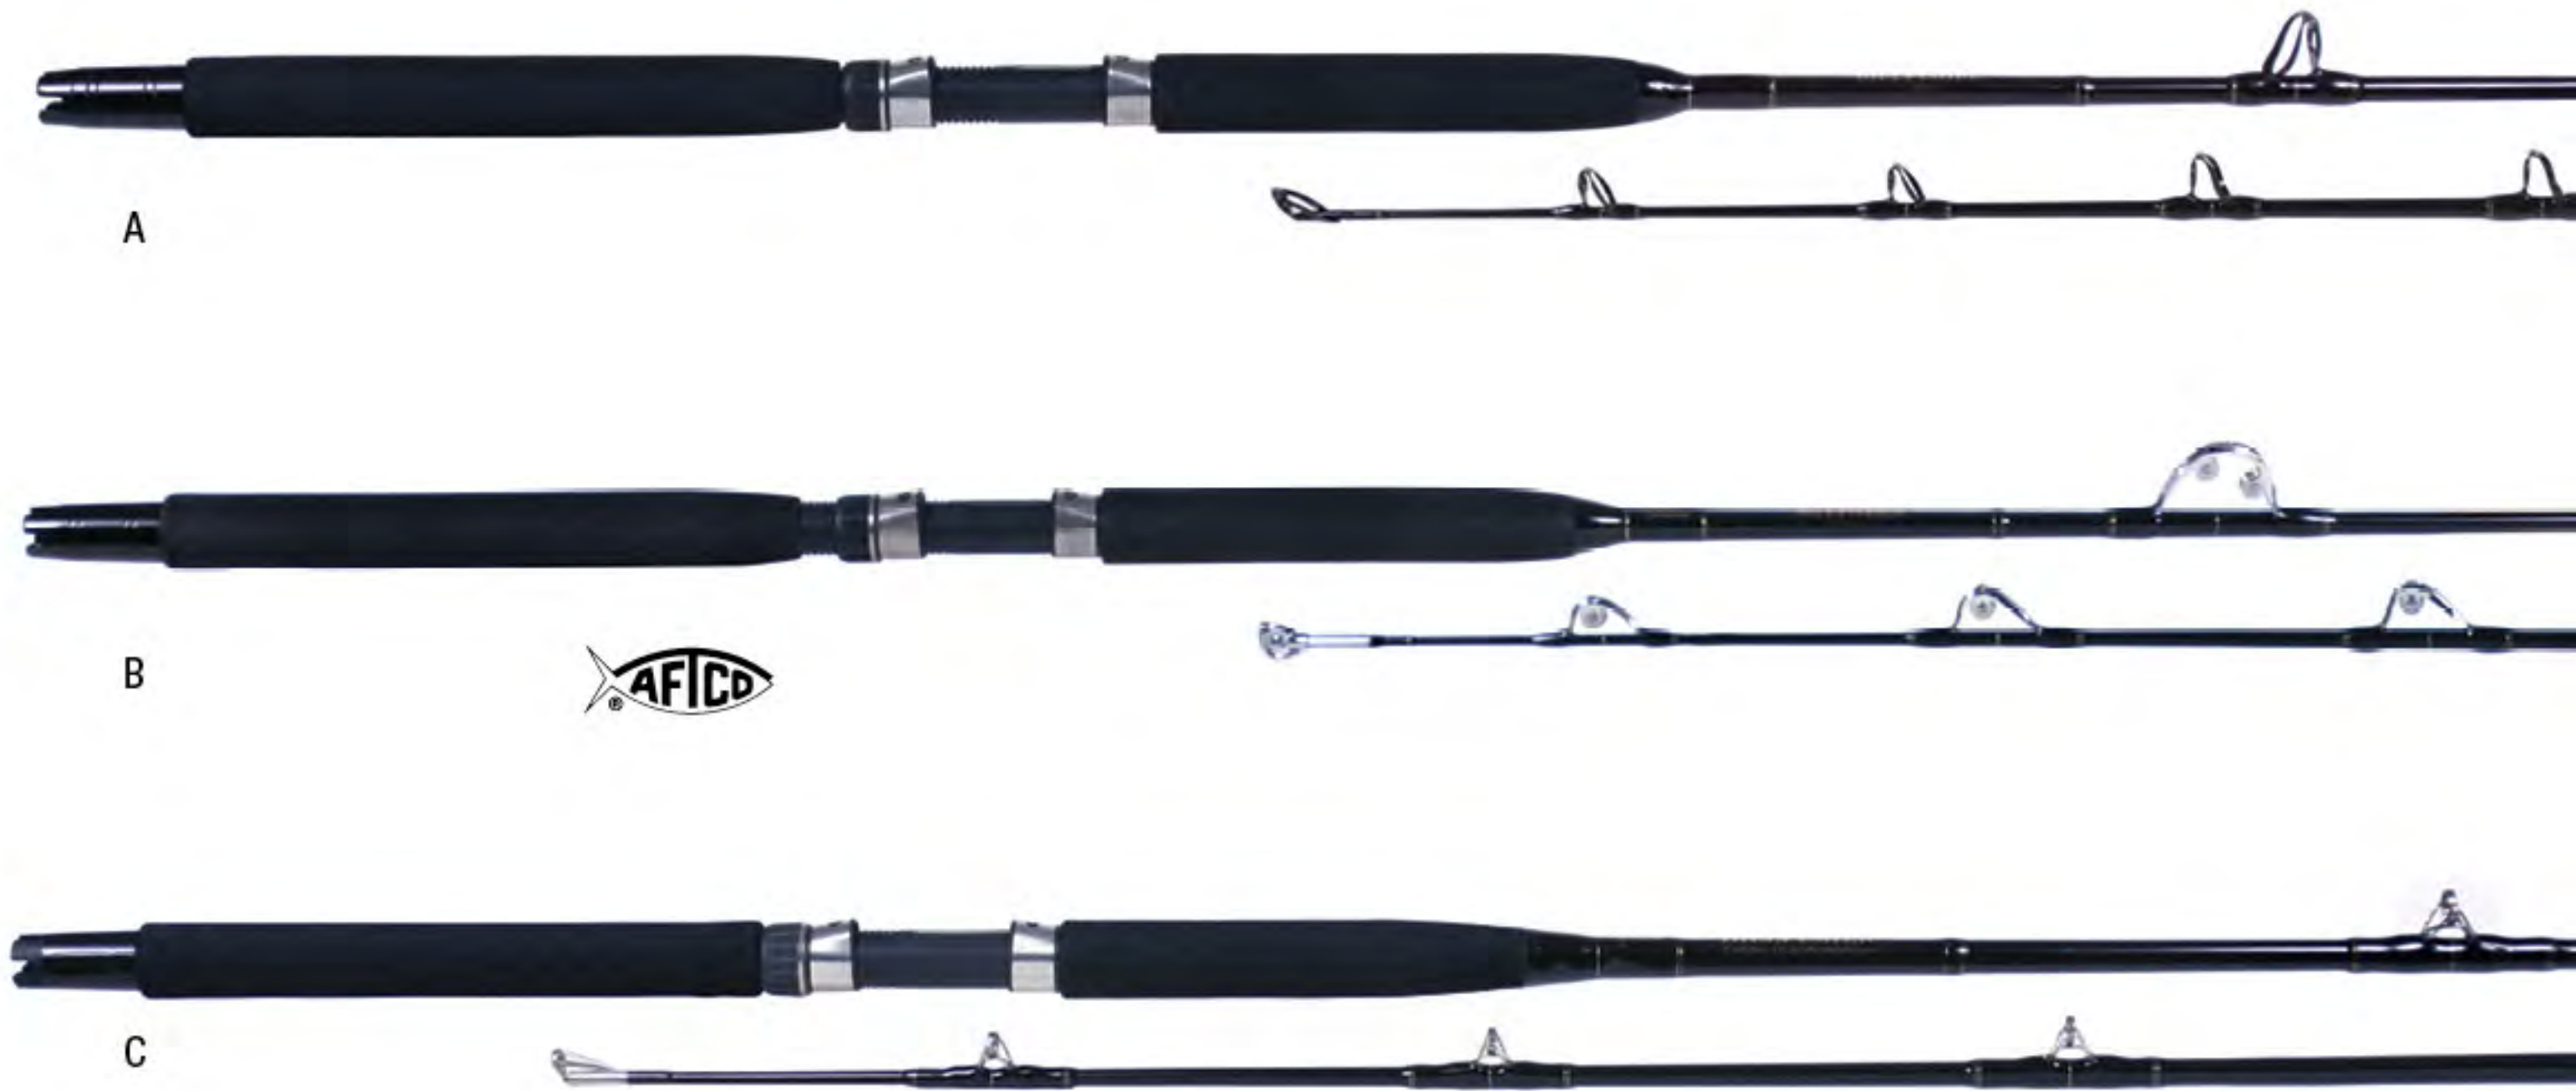

Boat / Trolling Rods

Billfisher® boat/trolling rods feature E-glass blanks with AFTCO® roller guides or premium aluminum oxide turbo guides; Model ST-2050WLC features wire line carboly guides. These rods include premium graphite reel seats with stainless steel hoods and lightweight EVA fore grips. EVA butts include aluminum gimbal with cap.