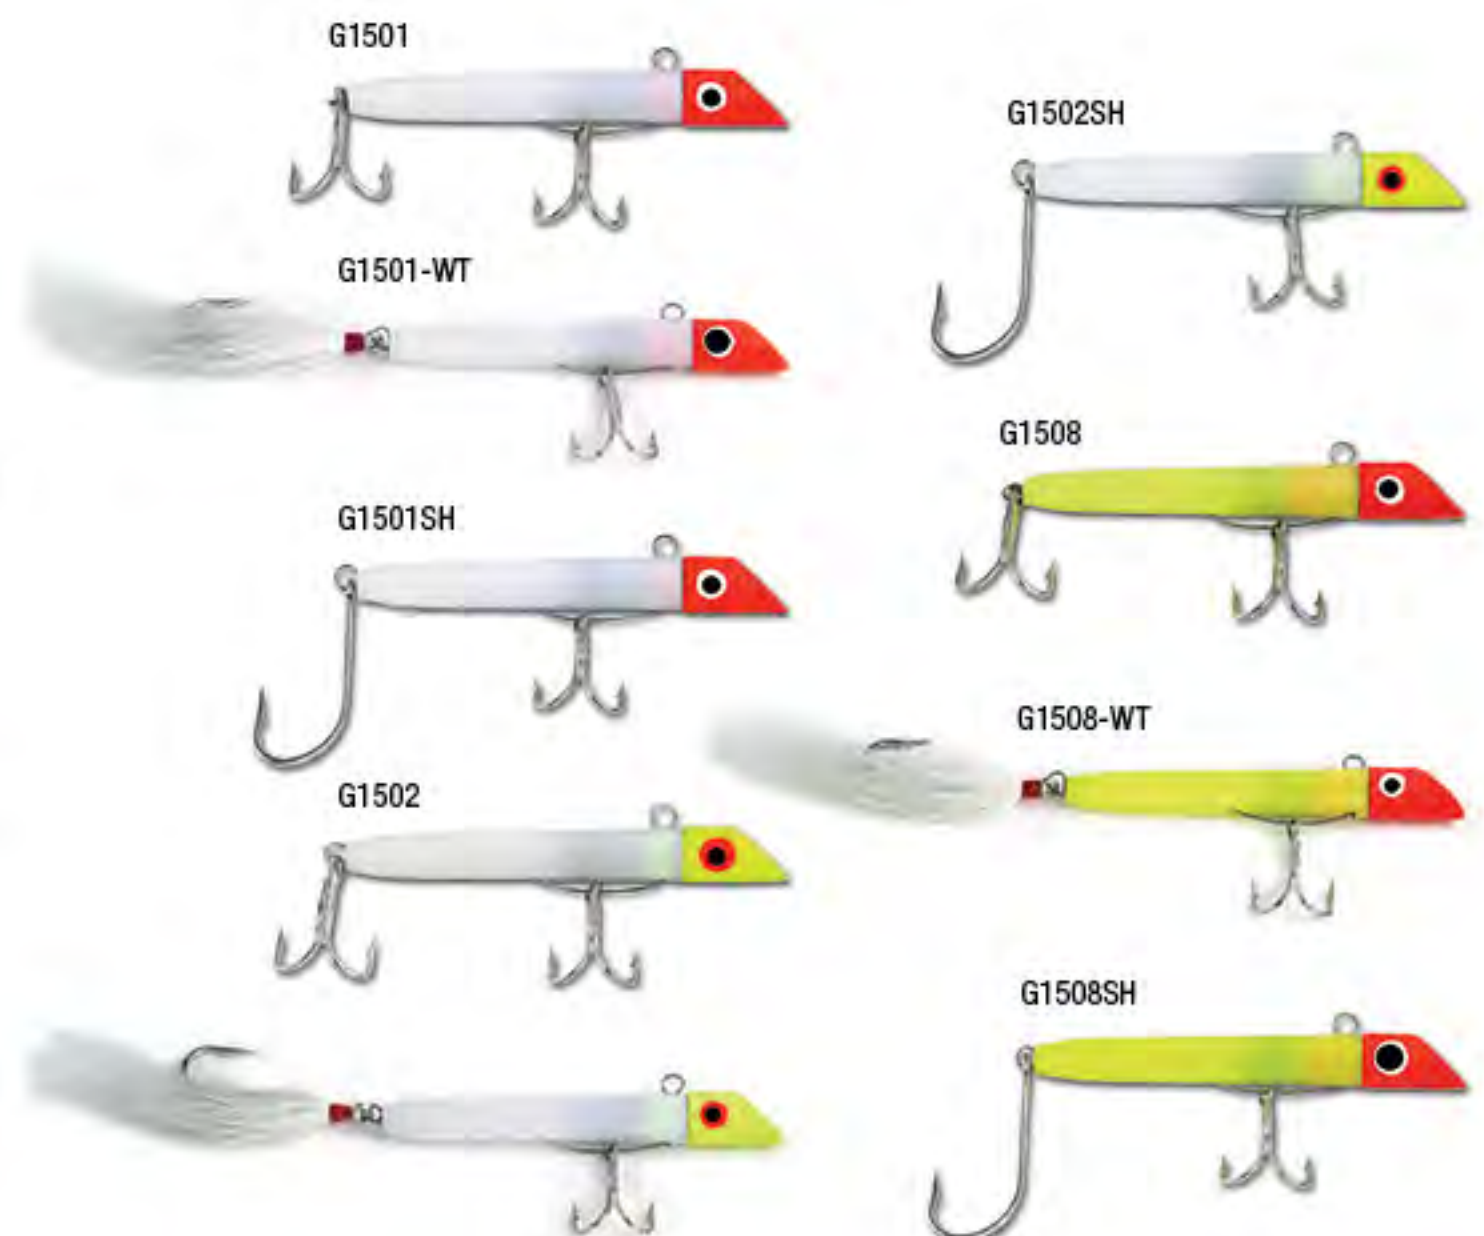

400 SERIES

Metal Body • 7/8 oz. • #2 Tail Hook • #4 Belly Hook • 2 1/2" Long • "R" Models have a Rattler • Bucktail Models 2/0 Stainless Hook

1200 & 1300 SERIES

A mini GOT-CHA® • Metal Body • #6 Belly Hook • 2/0 Stainless Single Tail Hook with Bucktail • 1 3/4" Long

500 SERIES

Chrome Plastic Body • 1 oz. • #2 Tail Hook, #4 Belly Hook • "RH" Models feature Red Hooks

1400 SERIES

Plastic Body • Heavy Head • 1 1/4 oz. • #2 Tail Hook • #2 Belly Hook 3 3/8" Long

600 SERIES

Gold Plastic Body • 1 oz. • #2 Tail Hook, #4 Belly Hook

1000 & 1100 SERIES

A mini GOT-CHA® • Metal Body • 5/8 oz. • #6 Tail Hook • #6 Belly Hook • 1 3/4" Long

4X STRONG