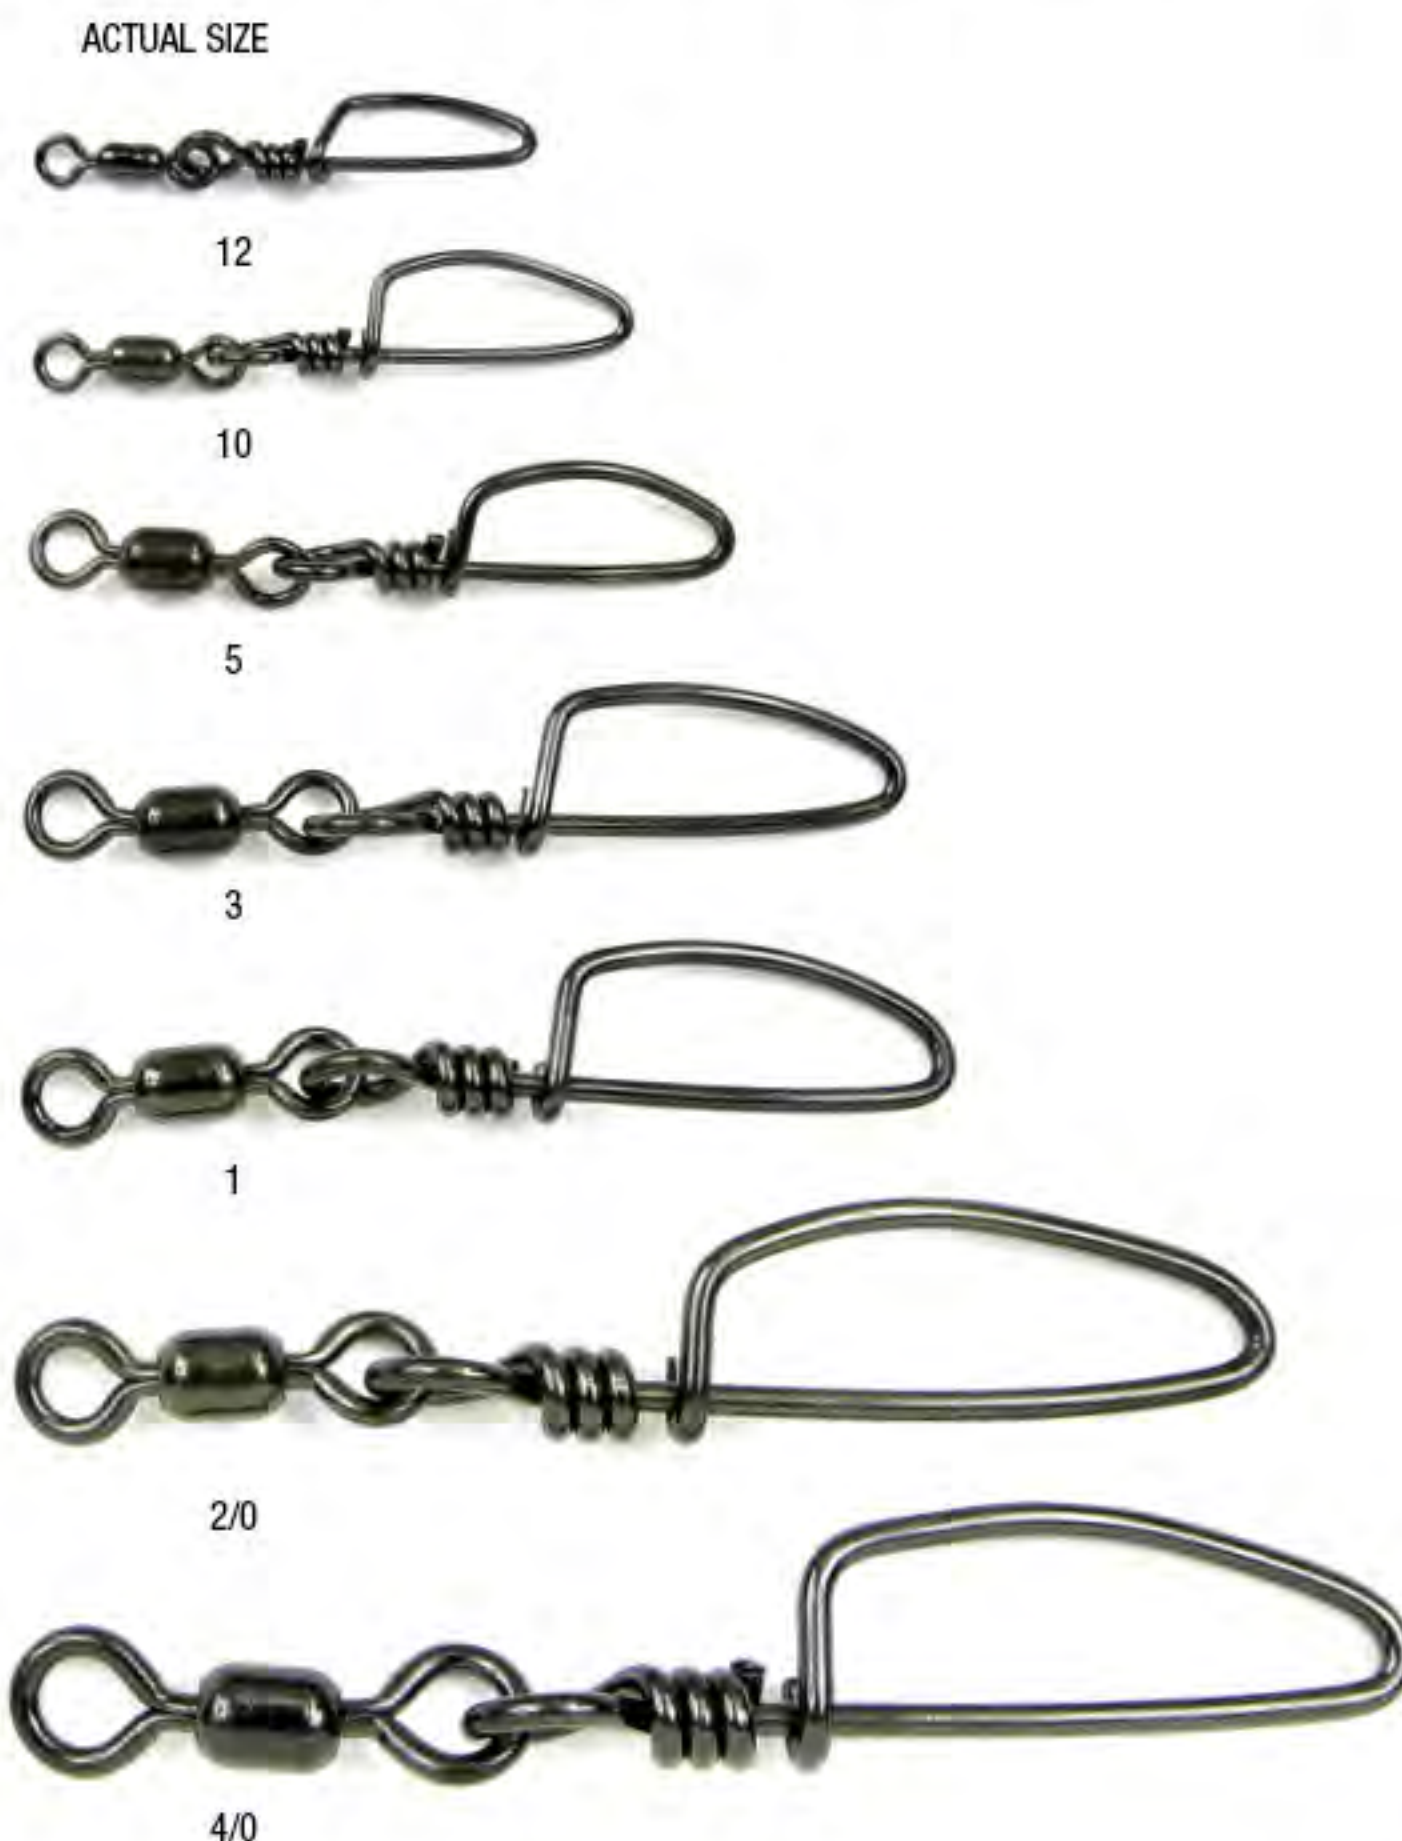

STAINLESS STEEL SNAP SWIVELS

All Stainless Steel Construction" Snap Swivels. The "Krok" snap is designed to enforce the superior breaking strength of the stainless steel swivel while reducing the overall size of the components. When your application calls for the smallest and strongest snap swivel available, the "Krok" snap swivel is an excellent choice.