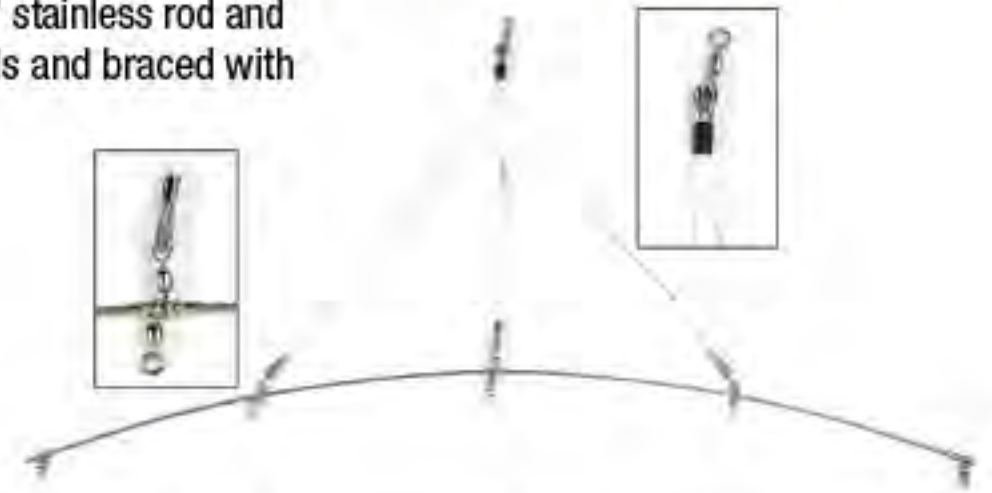

36" BRACED SPREADER BAR

Constructed from 36" stainless rod and five 2/0 sleeve swivels and braced with 400# monofilament.

ITEM	DESCRIPTION	U/M	PACK
SB36B	Braced Spreader Bar	EA	50