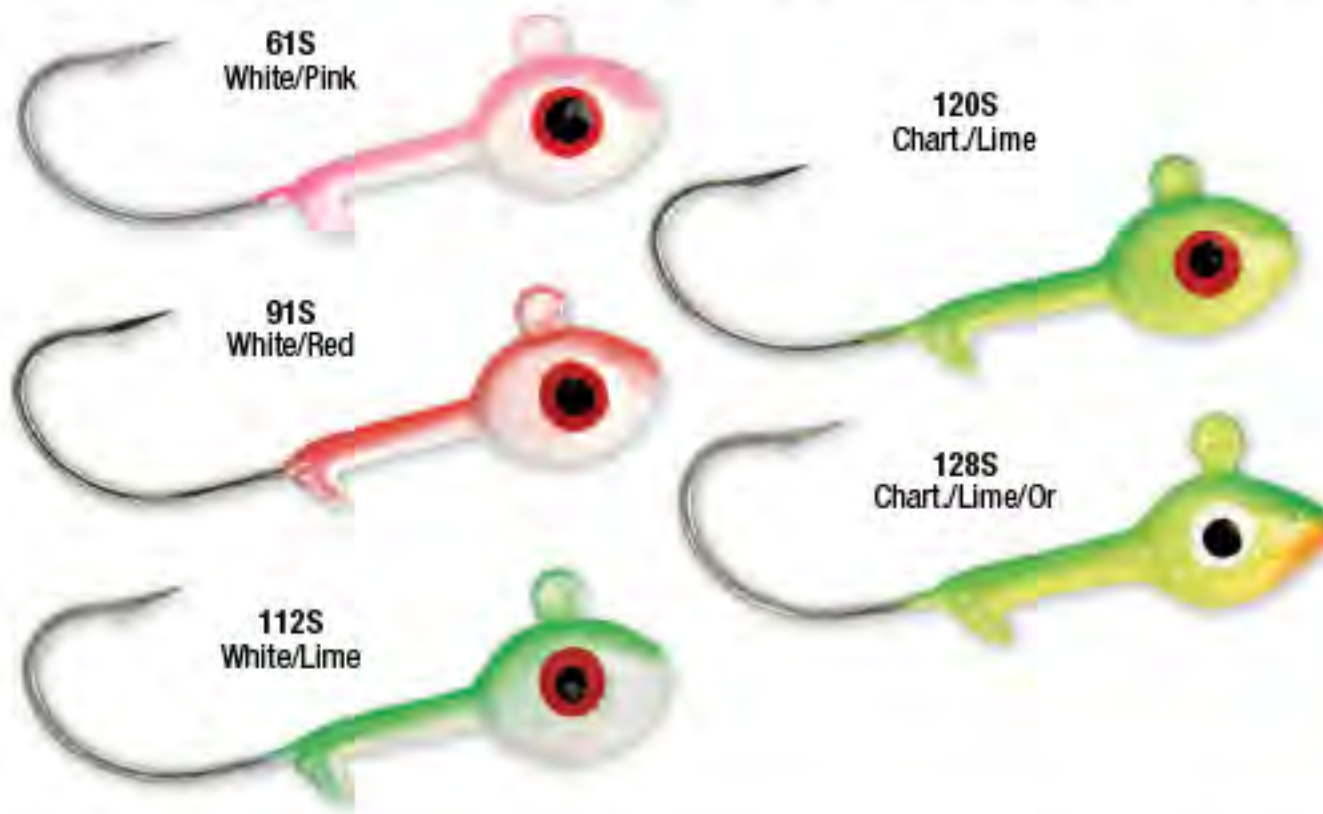

\*Bulk heads are not available in colors yellow (#2) or pink (#6).

\*Size 3/8 oz. and 1/2 oz. are not available in colors yellow (#2) or pink (#6).

**GRUB HEADS MULTI-COLOR**

Airbrushed, multicolor grub heads. Plated Eagle Claw hooks. 1/4 oz.