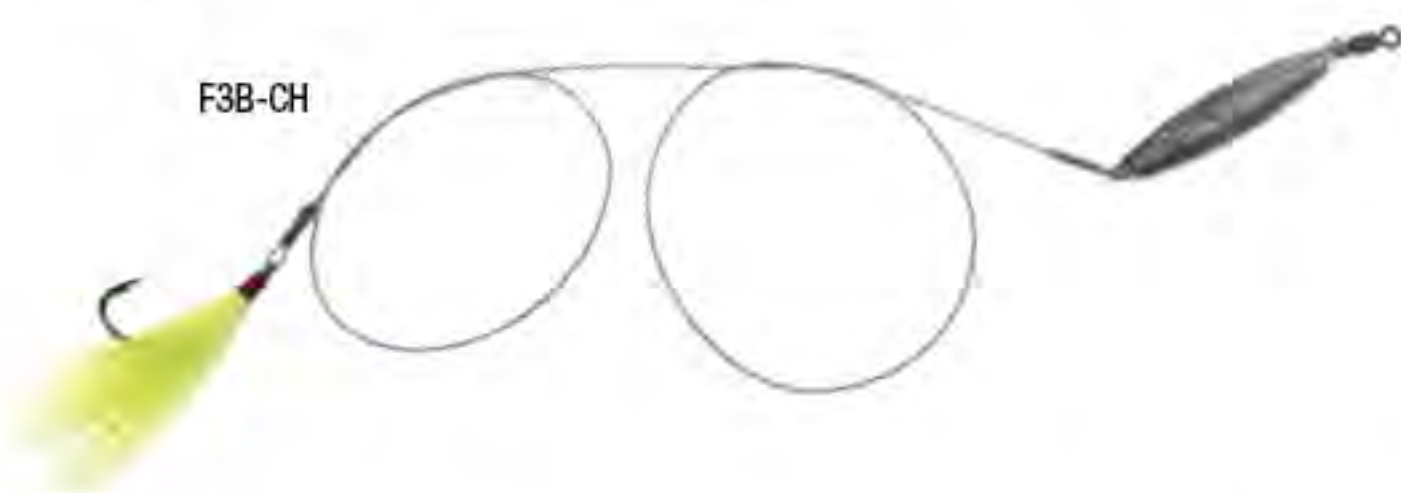

ITEM	DESCRIPTION	U/M	PACK
F3	Wire - Plain	EA	12
F3M	Mono - Plain	EA	12
F3B	Wire - White Tail	EA	12
F3B-CH	Wire - Chart Tail	EA	12
F3BM	Mono - White Tail	EA	12

FLOUNDER RIGS - F4 SERIES

A professional flounder (fluke) rig for all areas. This 40 lb. test rig is available with a 1 oz. or 3/4 oz. sinker and your choice of a nickel or chartreuse spinner blade. Hook is a size 1 gold plated wide gap, designed for flounder.