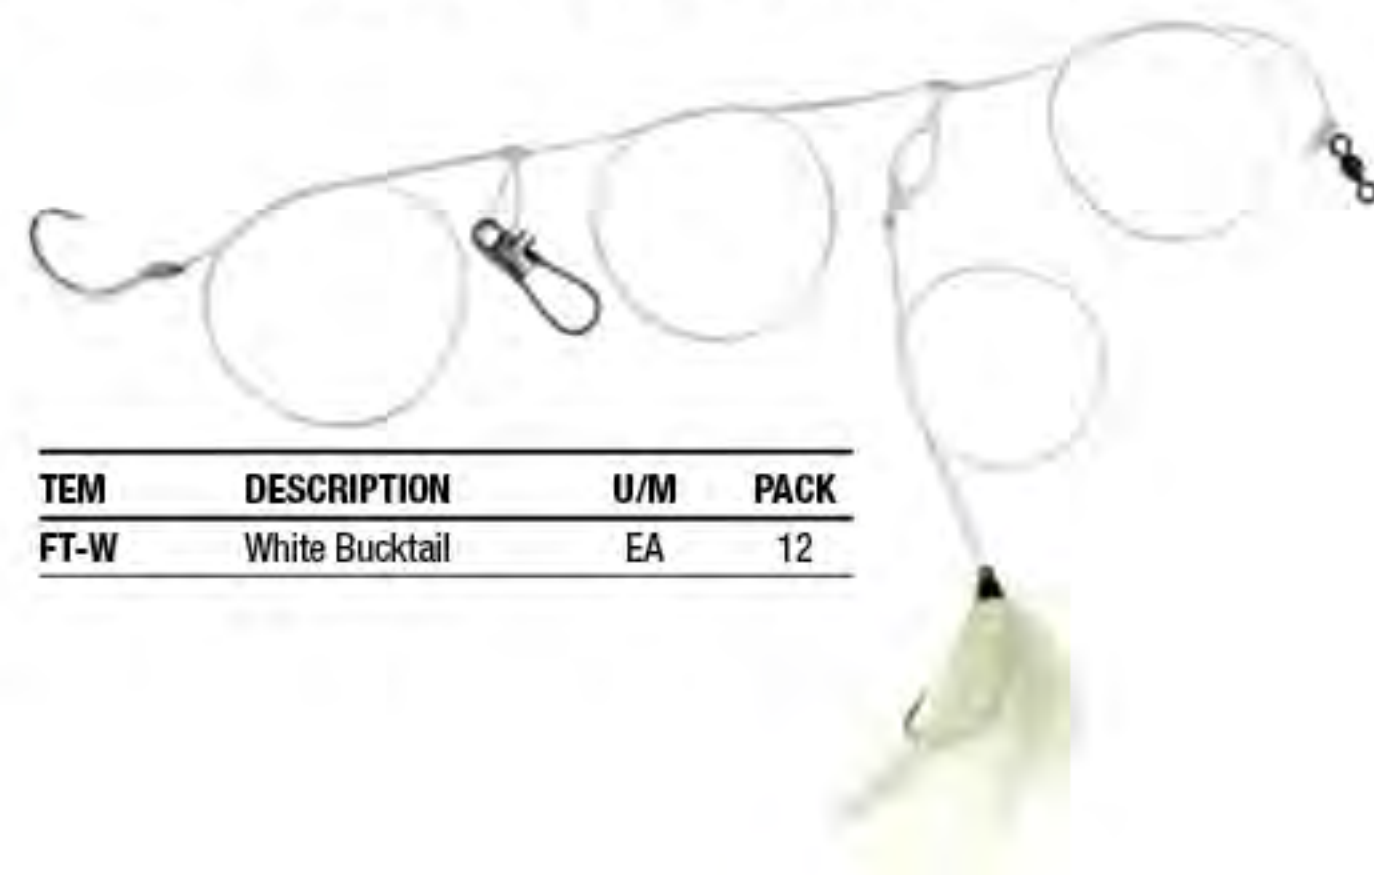

FLUKE TAMER

A double hook rig for flounder (fluke). The 50 lb. mono has two 1/0 nickel plated wide gap Flounder hooks, a #5 swivel at the top and a #3 snap in the center for sinker attachment. One hook is dressed with a white Bucktail teaser.