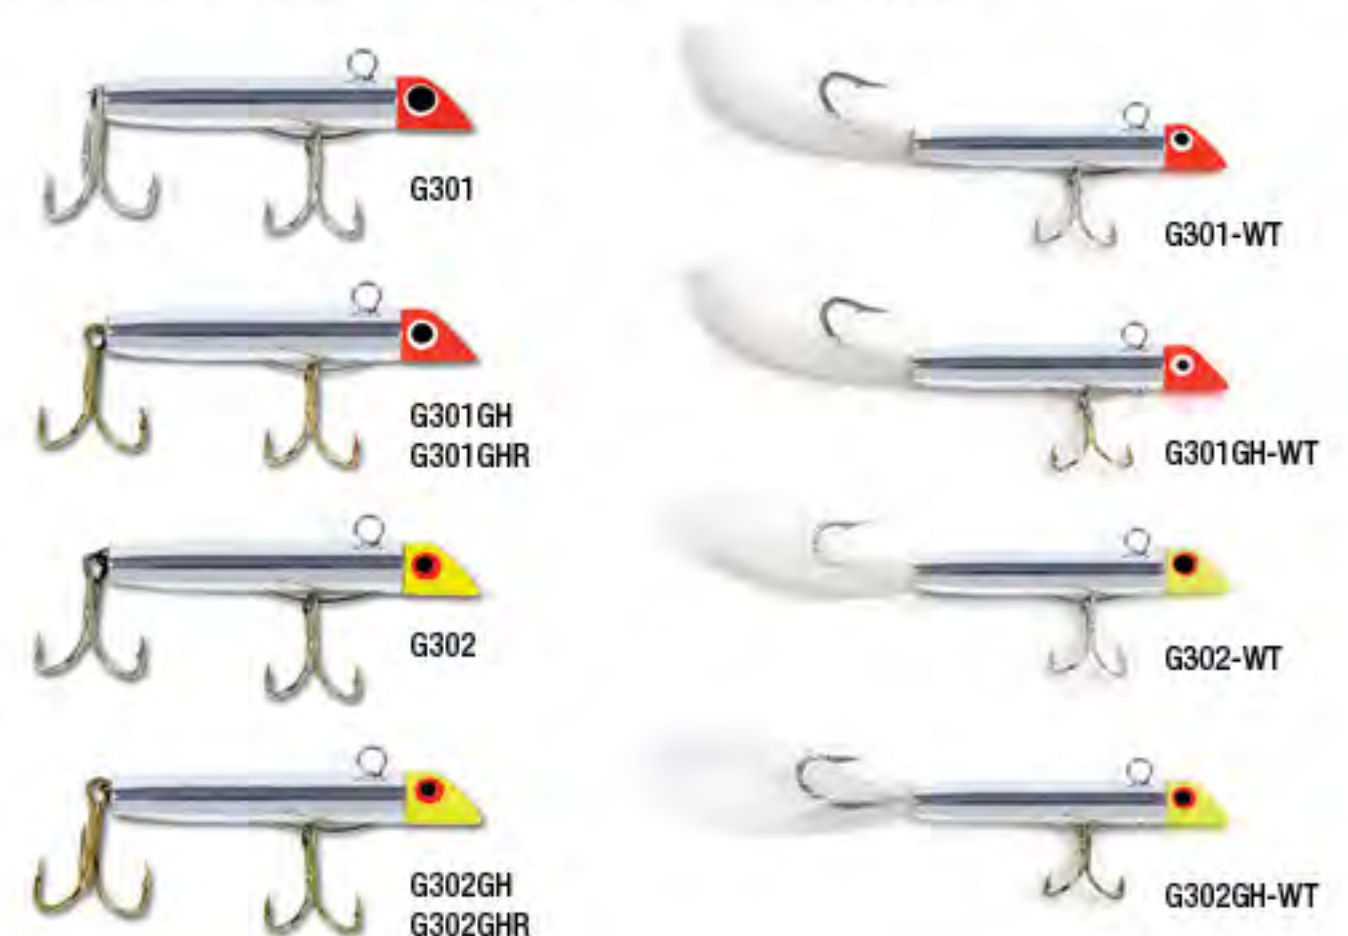

How to Fish: When fishing, cast and reel in using short, sharp jerks of the rod to produce a deadly swimming action.