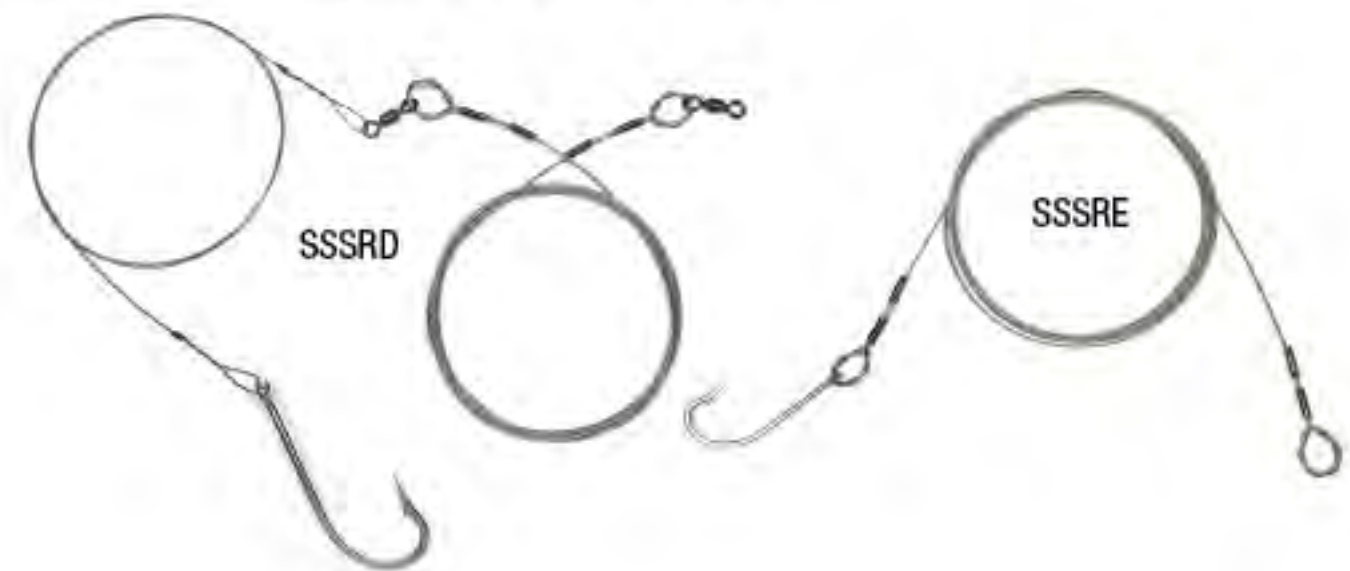

ITEM	DESCRIPTION	U/M	PACK
SSSRD	Deluxe Rig - 3407SS-12/0 Mustad Hook	EA	6
SSSRE	Economy Rig - 9/0 Hook	EA	6