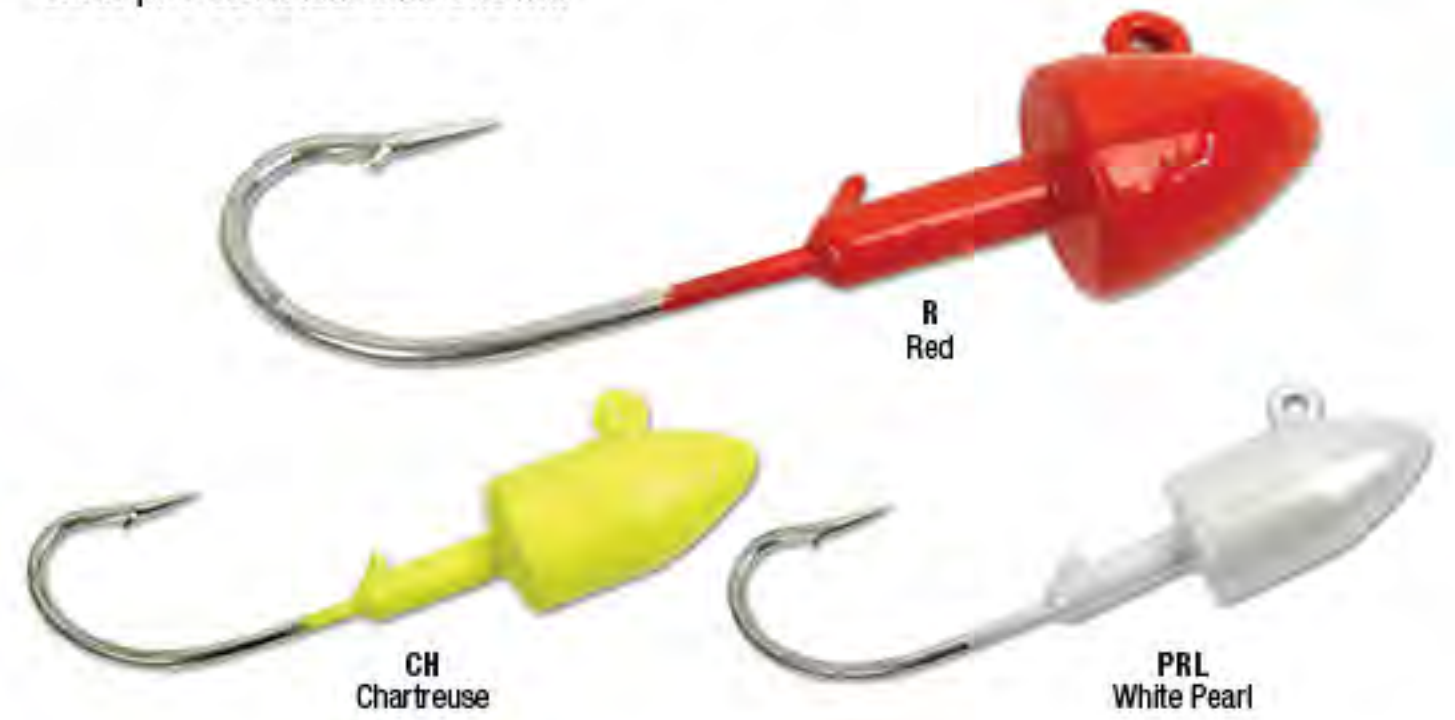

**TUBE JIG HEADS**

Bronze Eagle Claw hook. Available unpainted only.

ITEM	DESCRIPTION	U/M	PACK
HTH32-U	1/32 oz - #6 Hook - 10/pack	PK	12
HTH16-U	1/16 oz - #4 Hook - 10/pack	PK	12

**DEEP LEAD HEADS**

Heavier bullet style jig heads to get down deep. Chip resistant finish and a heavy-duty Mustad saltwater hook. Ideal for our 6" and 8" curtail grubs and 6" double tail shrimp. 1 oz Actual Size Shown.