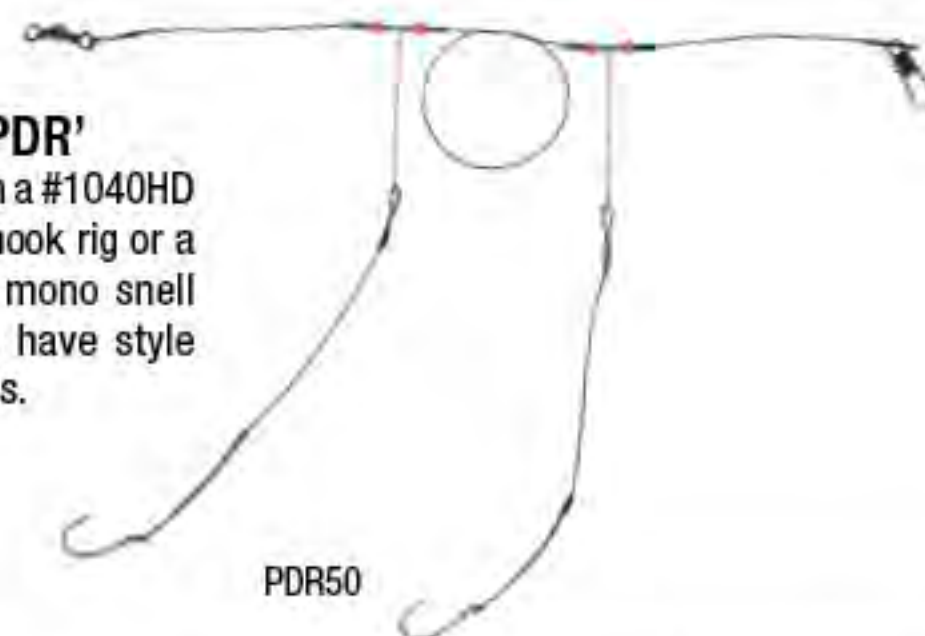

ITEM	DESCRIPTION	U/M	PACK
PDR50-1PK	60 # Wire - 5/0 Hook	EA	12
PDR50M-1PK	80 # Mono - 5/0 Hook	EA	12

MONO CIRCLE HOOK READY RIGS

These ready rigs are ideal for bottom fishing using live or dead bait. They are made with 40# clear mono. Rigs come with egg sinker, 220# test KROK® swivel, and 1/0 or 2/0 Lazer Sharp® by Eagle Claw® circle hook. Leader length is 17".