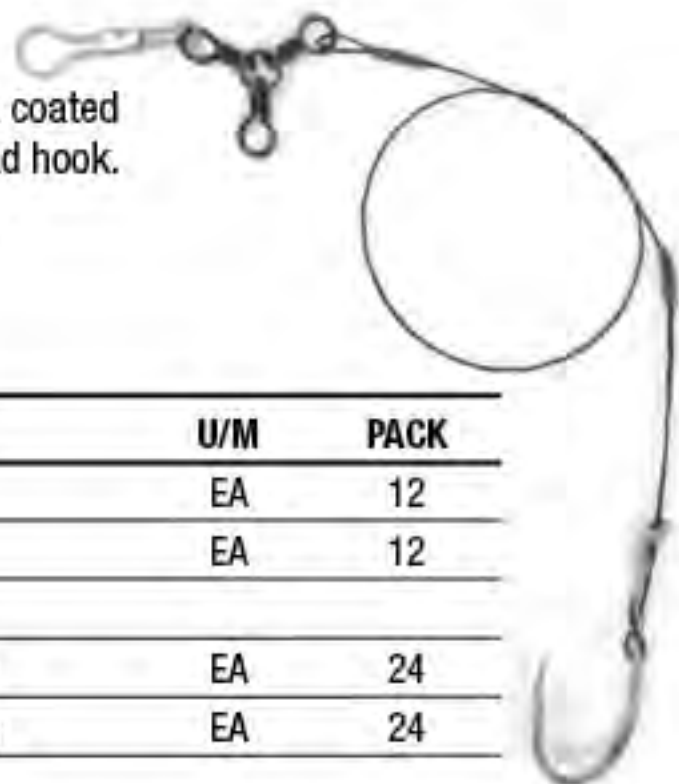

ITEM	DESCRIPTION	U/M	PACK
DR50-1PK	5/0 Hook	EA	12
DR80-1PK	8/0 Hook	EA	12
DR-50	5/0 Hook - 24/ring	EA	24
DR-80	8/0 Hook - 24/ring	EA	24

NEW

SURF DRUM RIG

This fish finder drum rig has 50lb mono snelled to an 8/0 inline circle hook. Includes a Sea Striker sinker Slide