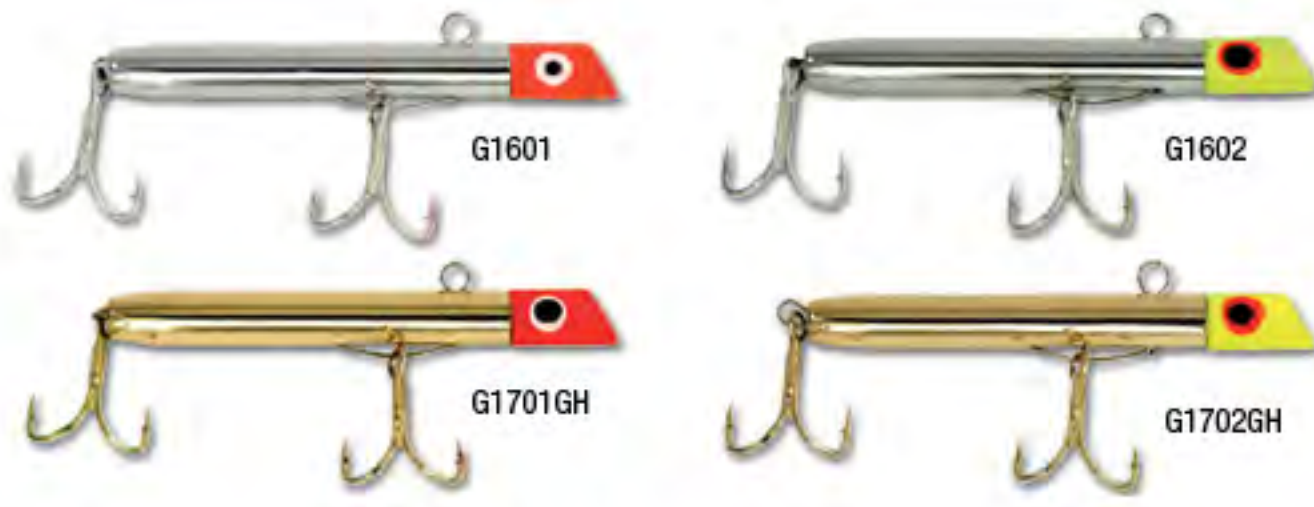

1600 & 1700 SERIES

Slim Metal Body • 7/8 oz. • #4 Tail Hook • #4 Belly Hook • 2 5/8" Long
1600 Series are silver body with silver hooks, 1700 Series are gold body with gold hooks.