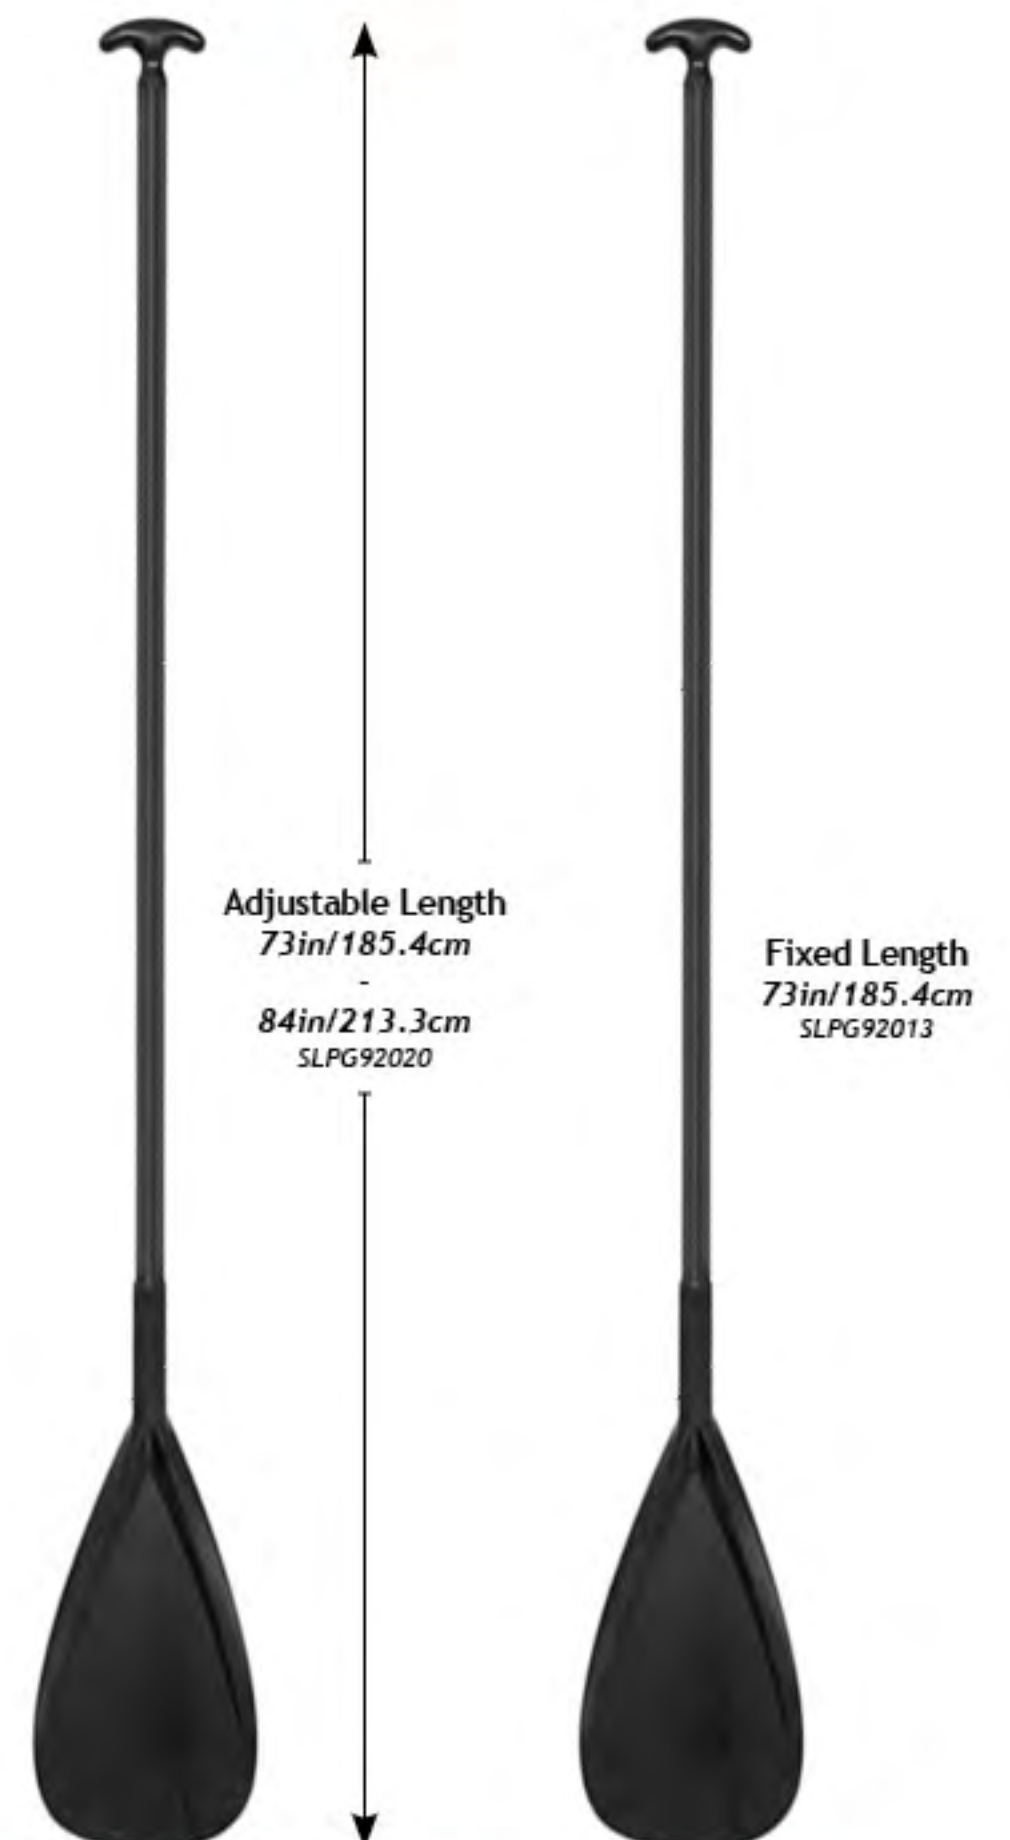

- All the Features the Avid Canoeist Requires
- Lightweight with Excellent Balance

72 IN / 182.8 CM - ALUMINUM OAR

SLPG52249 5709-0188

- Precision Molded Blade
- Heavy Duty Aluminum Shaft
- Fits Standard Oar Locks
- Lightweight Design For Ease of Paddling

46 IN - 72 IN / 116.8 CM - 182.8 CM TELESCOPIC PADDLE / BOAT HOOK

SLPG52251 5709-0192

- Adjustable From 46in/116.8cm - 72in/182.8cm
- Safety Item Designed as a Paddle and Functional Boat Hook
- Collapsible and Great for Small Spaces While Still Being Able to Expand to Full-Size
- Keep as a Backup Canoe, Raft or Boat Paddle
- Bright Coloration and Floating Design Make it Easy to Spot and Retrieve

ALUMINUM STAND-UP PADDLE

SLPG92020 5709-0178 - ADJUSTABLE

SLPG92013 5709-0176 - FIXED

- Aluminium Shaft
- Ergonomic T-handle For a Comfortable Grip

GEAR STORAGE

TWO FISHING ROD HOLDERS & TIE DOWN LOOPS

ACCEPTS OPTIONAL CRATE