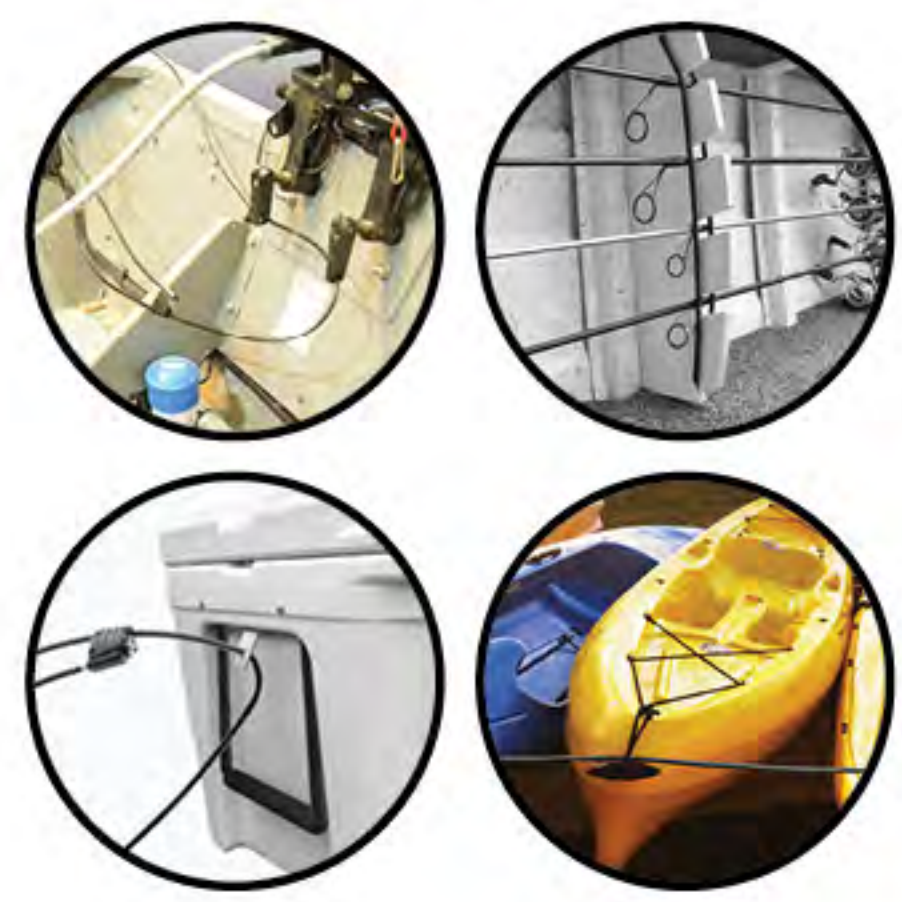

STORAGE

SUP ANKLE LEASH SLPG92016 5709-0272

- Paddle Board Collar Ankle Leash
- Coiled Line for Low Drag
- Comfortable and Adjustable Ankle Strap
- Prevents Rider and Board from Separating
- Stretches From 52in - 104in

RETRACTABLE CABLE LOCK SLPG54541 5709-0553

- 4-dial Resettable Combination Lock
- A Rugged 57" Retractable 5/64" Vinyl Coated Braided Cable Provides Enough Length for Securing Multiple Items
- 1/4" Stainless Steel End Fits Through Eye Straps, Handles, Fishing Reel Frames, Grommets and More
- Lock-up Your Canoe, Kayak, SUP to Your Vehicle or Trailer When Traveling

MARINE LOCKING CABLE SLPG40234 5709-0194

- 6.5ft (1.98m) Vinyl Coated Braided Steel Cable
- Rust Resistant Design
- Designed for Marine Use

KAYAK STORAGE STRAP LOOP KIT SLPG76669 5709-0224

- Keeps Your Kayak Up and Out Of the Way
- Holds Up To 220lbs
- Includes Stainless Steel Hardware

KAYAK STORAGE STRAPS SLPG59646 5709-0222

- Keeps Boat Off the Ground and Out of the Way
- Includes 2.5in Lag Bolts for Easy Secure Mounting
- Each Strap Holds 150lbs

PROPEL
PADDLE GEAR BY SHORCLINE MARINE