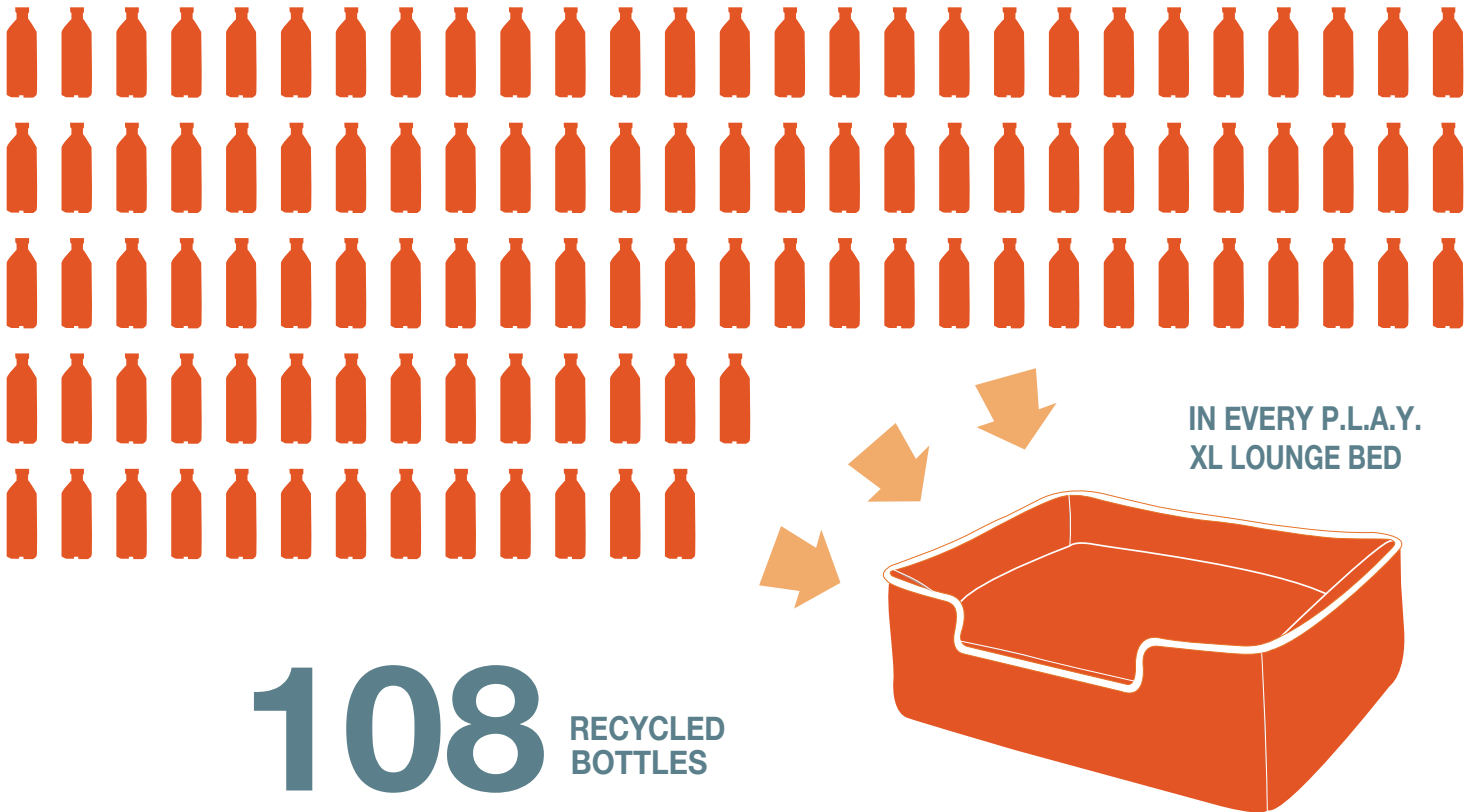

OUR GREEN GOALS

We care about the environment because it is important. Many of your customers want to do their part to help the planet and our products help you meet their needs.

At P.L.A.Y., we use PlanetFill®, a non-toxic soft polyfiber made from 100% post-consumer recycled plastic bottles in all our beds and plush toys. We save 108 plastic bottles from going into the landfill in every P.L.A.Y. XL Lounge Bed. We consider PlanetFill® an evolution from traditional bedding fillers as PlanetFill® is eco-friendly, 100% machine washable and dryable, and best of all is non-toxic.