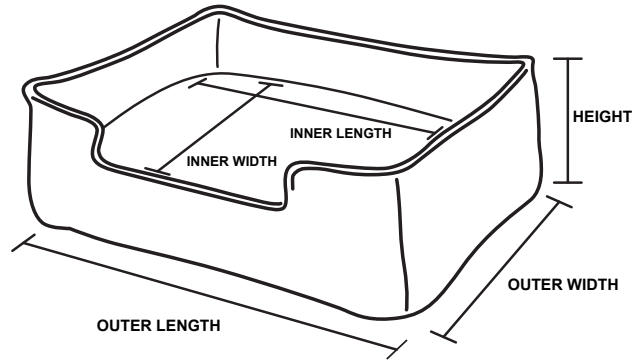

## Sizing Table

	Outer dimensions	Inner dimensions	Weight Recommendation
S	24" L x 19" W x 7" H	16" L x 11" W	<20 lbs
M	31" L x 25" W x 8" H	21" L x 16" W	<50 lbs
L	38" L x 30" W x 9" H	27.5" L x 20" W	<90 lbs
XL	44" L x 37" W x 10" H	32" L x 25" W	>91 lbs