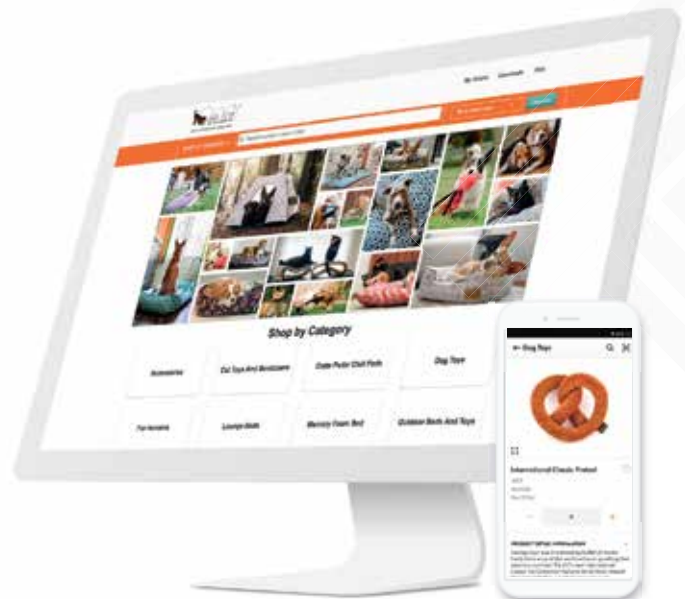

If you are interested in our online ordering platform, please contact your P.L.A.Y. representative, email [Sales@PetPlay.com](mailto:Sales@PetPlay.com), or scan the QR Code below to get started now.

Thank you!

# AVAILABLE NOW

EASY ONLINE AND  
MOBILE ORDERING

You can now place orders through our website and the Handshake mobile app!  
*For more information, contact your sales rep.*