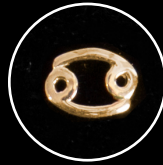

# ZODIAC COLLECTION

18K CHARMS ARE AVAILABLE IN BOTH YELLOW AND WHITE GOLD

ARIES

TAURUS

GEMINI

CANCER

LEO

VIRGO