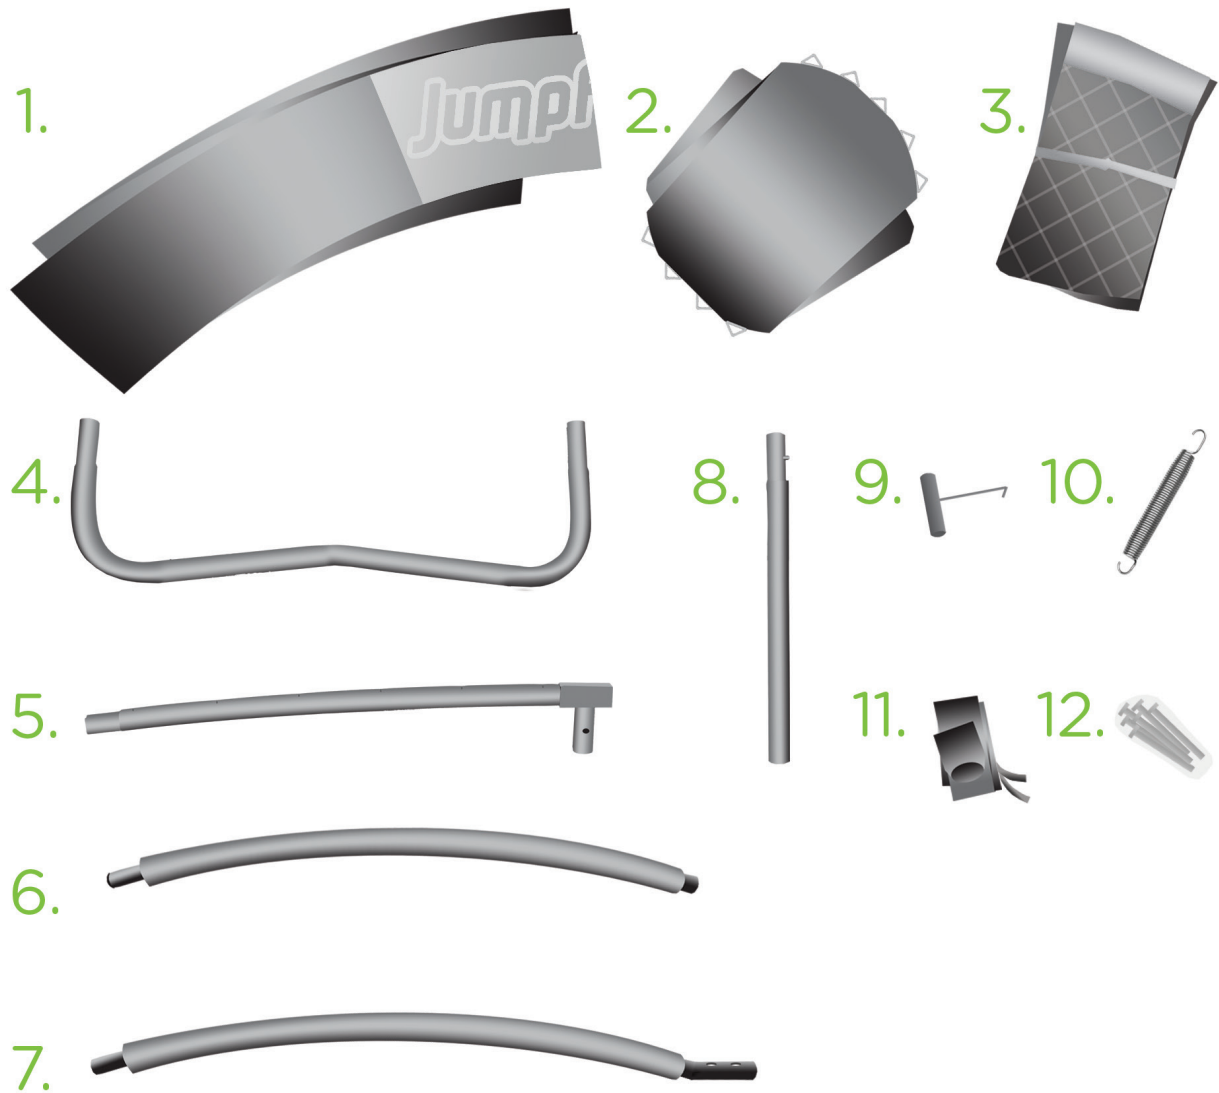

# Trampoline | Assembly Instructions

## Trampoline | Parts List

	Part Type	8 FT	10 FT	12 FT	14FT	15FT
1	Spring Pad	1	1	1	1	1
2	Jump Mat	1	1	1	1	1
3	Safety Net	1	1	1	1	1
4	Foot	3	4	4	5	5
5	Top Rail	6	8	8	10	10
6	Upper Safety Net pole	6	8	8	10	10
7	Lower Safety Net pole	6	8	8	10	10
8	Leg	6	8	8	10	10
9	Spring Tool	1	1	1	1	1
10	Springs	48	64	72	90	100
11	PVC Sleeves	6	8	8	10	10
12	Nuts & Bolts	12	16	16	20	20