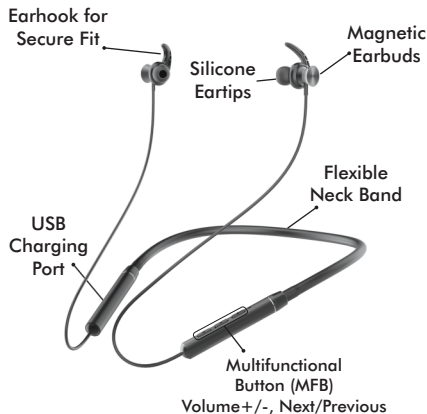

Welcome

Thank you for purchasing the Ambrane Melody-11 Bluetooth Earphones. To ensure smooth operation, please read this user manual carefully.

Package Contains

- 1 U Ambrane Melody -11 Bluetooth Earphones
- 1 U Charging Cable
- 1 U User Manual with Warranty Card
- 1 U Silicone Eartips Pair

Product Overview

Operating Instructions

⏻	Power on and Pairing: Press Multi-functional Button for 3-5 secs to turn on and initiate pairing mode.
	Power off: Press Multifunctional Button for 3-5 secs
	Answer/End phone call: Short press Multifunctional Button
	End phone call: Short press Multifunctional Button
	Reject phone call: Long Press Multifunctional Button
	Redial the last phone number: Press Twice Multifunctional Button
	Voice Assistant: Press 2-3secs Multifunctional Button
	Play/Pause: Single press Multifunctional Button
+/-	Volume up/down: Long press + button/- button
+/-	Next/Previous Song switch: Short press + button/- button