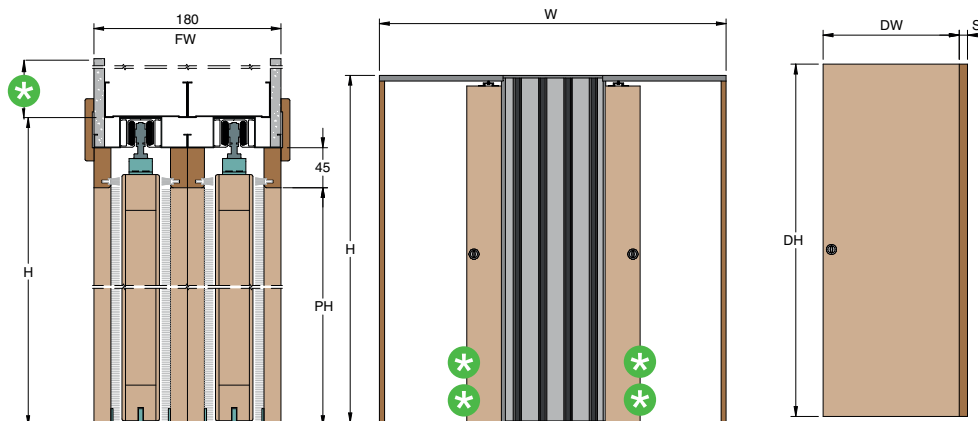

Trade, DIY, Bulk

SYSTEMS FOR INTERIORS | SLIDING SYSTEM FOR TWO PANELS IN THE SAME POCKET

UNICO EVO

TECHNICAL SHEET

ITEM CODE: **UNC**

PLASTERBOARD

ACCESSORIES

- Easy-Stop
- Sliding kit for glass door
- Self-closing kit
- 120 kg track kit
- Under door profile

* 80 for finished wall 180
 * THE PANEL STICK OUT FROM THE JAMBS

	PASSAGE OPENING	OVERALL DIMENSIONS
	PW x PH	W x H
METRIC DIMENSIONS	600 x 2030	2040 x 2110
	700 x 2030	2340 x 2110
	800 x 2030	2640 x 2110
	900 x 2030	2940 x 2110
	1000 x 2030	3240 x 2110
IMPERIAL DIMENSIONS	580 x 1970	1950 x 2050
	660 x 1970	2210 x 2050
	730 x 1970	2450 x 2050
	810 x 1970	2660 x 2050

	DOOR PANEL UK (mm)	DOOR PANEL UK (Inch)
	DW x DH	DW x DH
MILLIMETERS	626 x 2040	
	726 x 2040	
	826 x 2040	
	926 x 2040	
	1026 x 2040	
	610 x 1981	24" x 78"
	686 x 1981	27" x 78"
	762 x 1981	30" x 78"
	838 x 1981	33" x 78"

AVAILABLE DIMENSIONS

PASSAGE WIDTH
PW from 600+600 to 1200+1200

PASSAGE HEIGHT
PH from 1000 to 2700

OVERALL DIMENSIONS

OVERALL WIDTH
PW x 3 + 240 mm (Only for metric dimensions)

OVERALL HEIGHT
PH + 80mm

FINISHED WALL	CAVITY WIDTH	FRAME	DOOR SIZE
---------------	--------------	-------	-----------