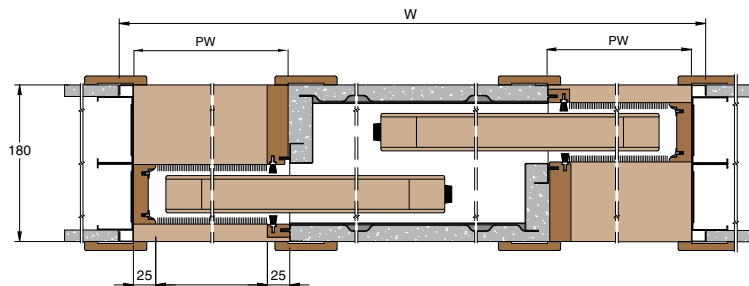

Trade, DIY, Bulk

SYSTEMS FOR INTERIORS | SLIDING SYSTEM FOR TWO PANELS IN THE SAME POCKET

UNICO EVO

TECHNICAL SHEET

ITEM CODE: **UNC**

PLASTERBOARD

ACCESSORIES

- Easy-Stop
- Sliding kit for glass door
- Self-closing kit
- 120 kg track kit
- Under door profile

* 80 for finished wall 180
 * THE PANEL STICK OUT FROM THE JAMBS

	PASSAGE OPENING	OVERALL DIMENSIONS
	PW x PH	W x H
METRIC DIMENSIONS	600 x 2030	2040 x 2110
	700 x 2030	2340 x 2110
	800 x 2030	2640 x 2110
	900 x 2030	2940 x 2110
	1000 x 2030	3240 x 2110
IMPERIAL DIMENSIONS	580 x 1970	1950 x 2050
	660 x 1970	2210 x 2050
	730 x 1970	2450 x 2050
	810 x 1970	2660 x 2050

	DOOR PANEL UK (mm)	DOOR PANEL UK (Inch)
	DW x DH	DW x DH
MILLIMETERS	626 x 2040	
	726 x 2040	
	826 x 2040	
	926 x 2040	
	1026 x 2040	
	610 x 1981	24" x 78"
	686 x 1981	27" x 78"
	762 x 1981	30" x 78"
	838 x 1981	33" x 78"

AVAILABLE DIMENSIONS

PASSAGE WIDTH
PW from 600+600 to 1200+1200

PASSAGE HEIGHT
PH from 1000 to 2700

OVERALL DIMENSIONS

OVERALL WIDTH
PW x 3 + 240 mm (Only for metric dimensions)

OVERALL HEIGHT
PH + 80mm

FINISHED WALL	CAVITY WIDTH	FRAME	DOOR SIZE
---------------	--------------	-------	-----------