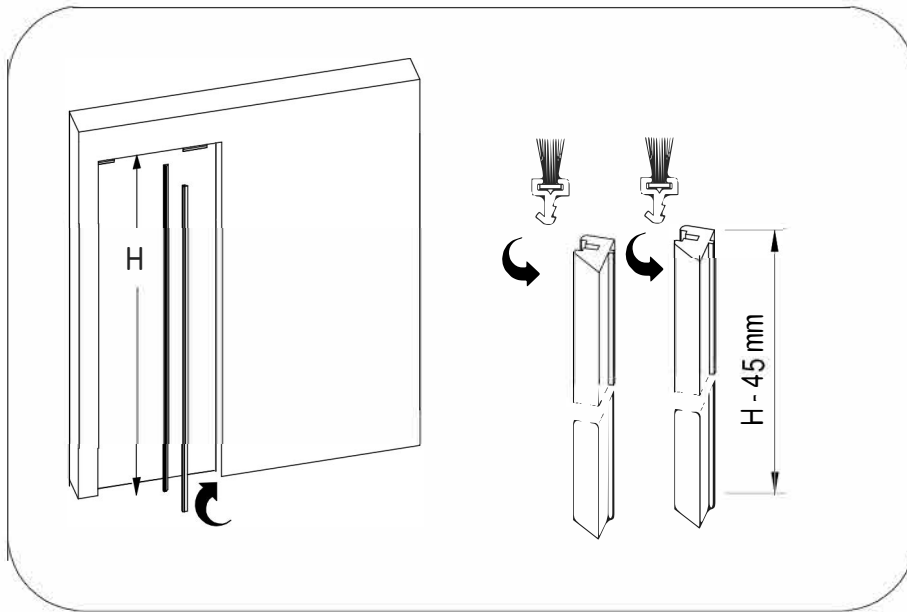

Ermetika®

REDUCTION KIT ABSOLUTE EVO

EP

SET UP INSTRUCTIONS POCKET SLIDING SYSTEM PLASTERBOARD

8 - 12 mm

EASY

(Double D: $L / 2 + 20 \text{ mm}$)

2.1 Wooden studs and brushes

2.2 Reception jamb for glass doors