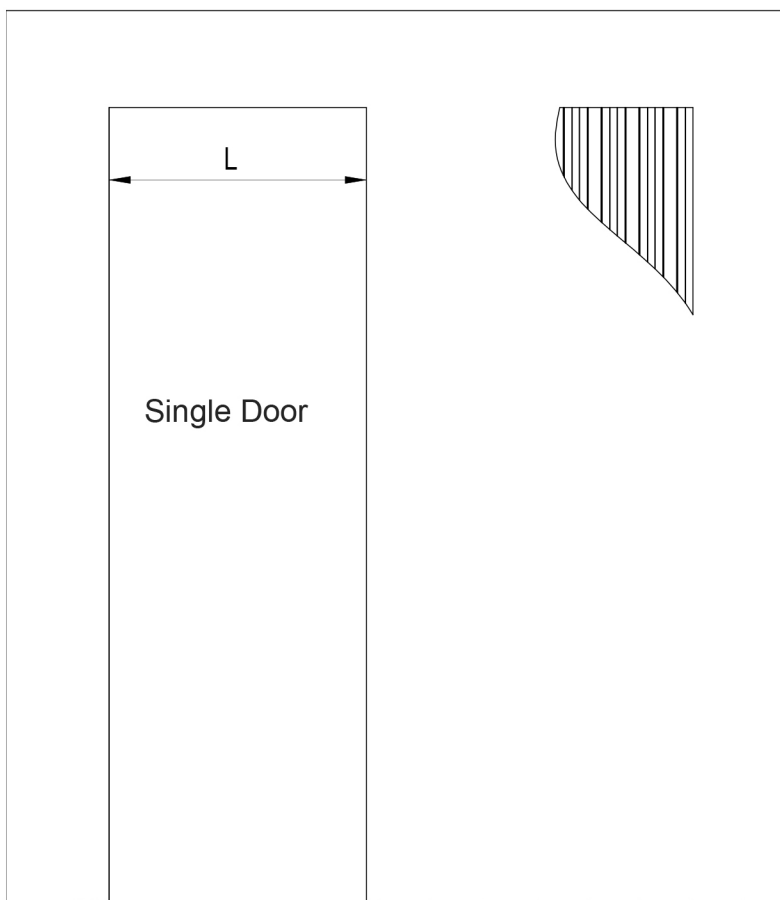

Ermetika®

REDUCTION KIT ABSOLUTE EVO

EP

SET UP INSTRUCTIONS POCKET SLIDING SYSTEM PLASTERBOARD

8 - 12 mm

EASY

(Double D: $L / 2 + 20 \text{ mm}$)

2.1 Wooden studs and brushes

2.2 Reception jamb for glass doors