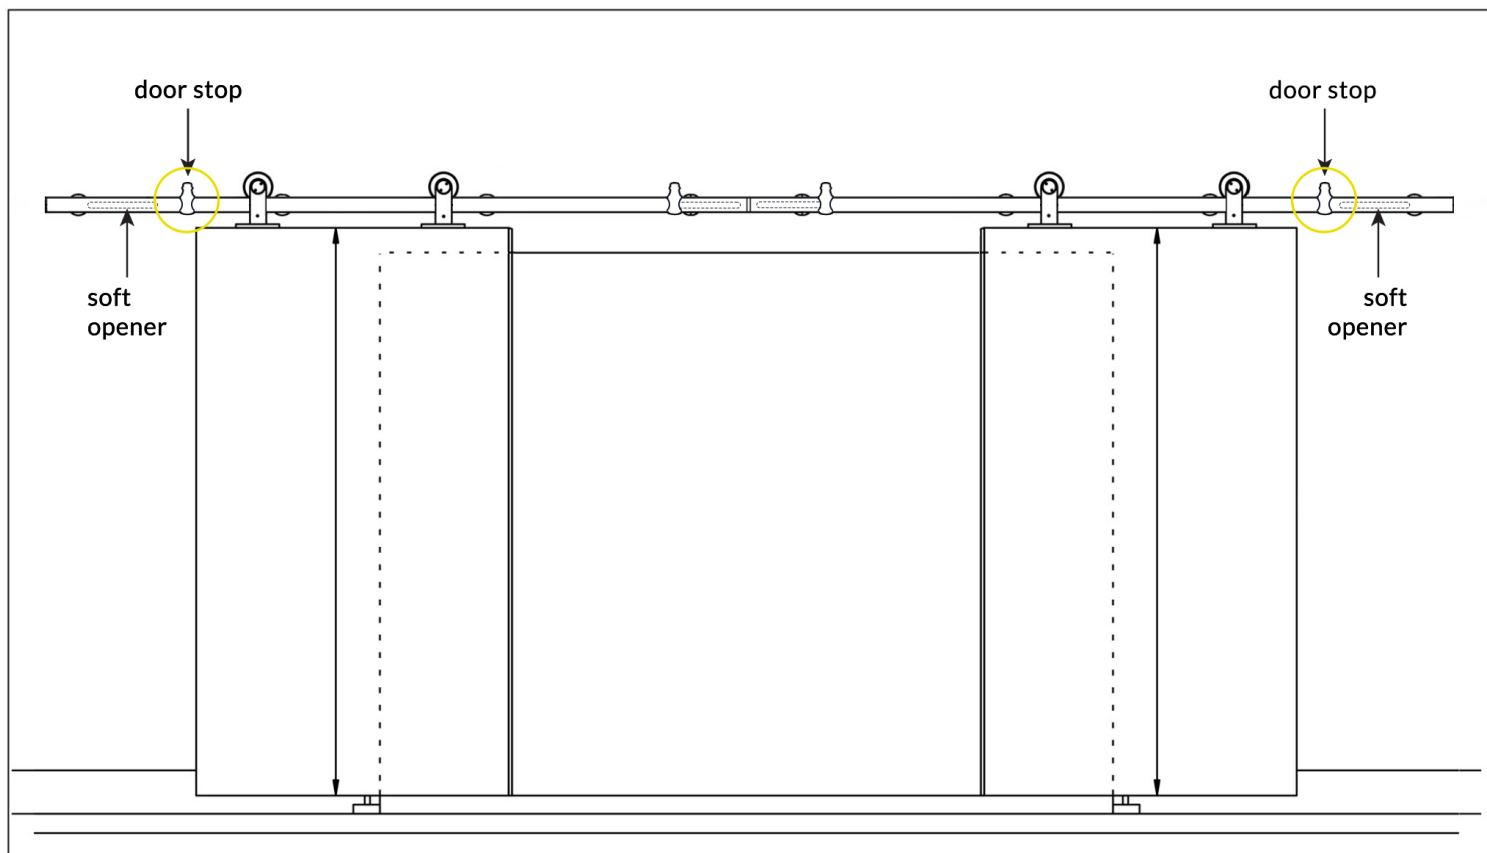

Installation Manual

SIRIUS Double Doors

1830mm

TOP MOUNTED TUBULAR TRACK

Installing all soft openers is advisable, just keep in mind that the soft openers will not function when opening the doors. Use the door stops provided to prevent the doors from extending beyond the floor guides and becoming disengaged when open.

See additional website PDF and tables with clear diagrams showing the track position