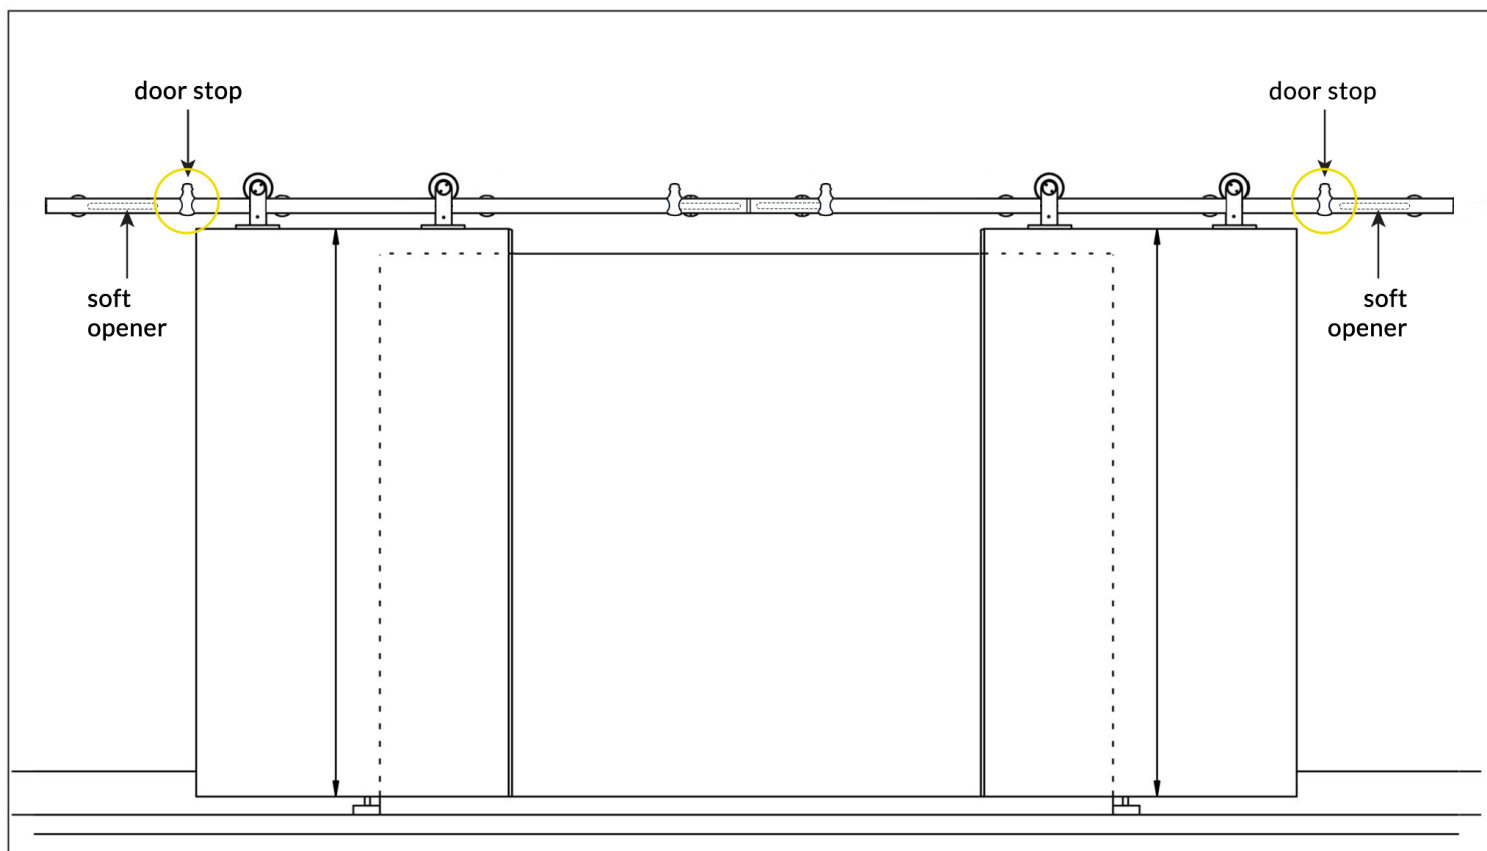

Installation Manual

SIRIUS Double Doors

1500mm

TOP MOUNTED TUBULAR TRACK

Installing all soft openers is advisable, just keep in mind that the soft openers will not function when opening the doors. Use the door stops provided to prevent the doors from extending beyond the floor guides and becoming disengaged when open.

See additional website PDF and tables with clear diagrams showing the track position