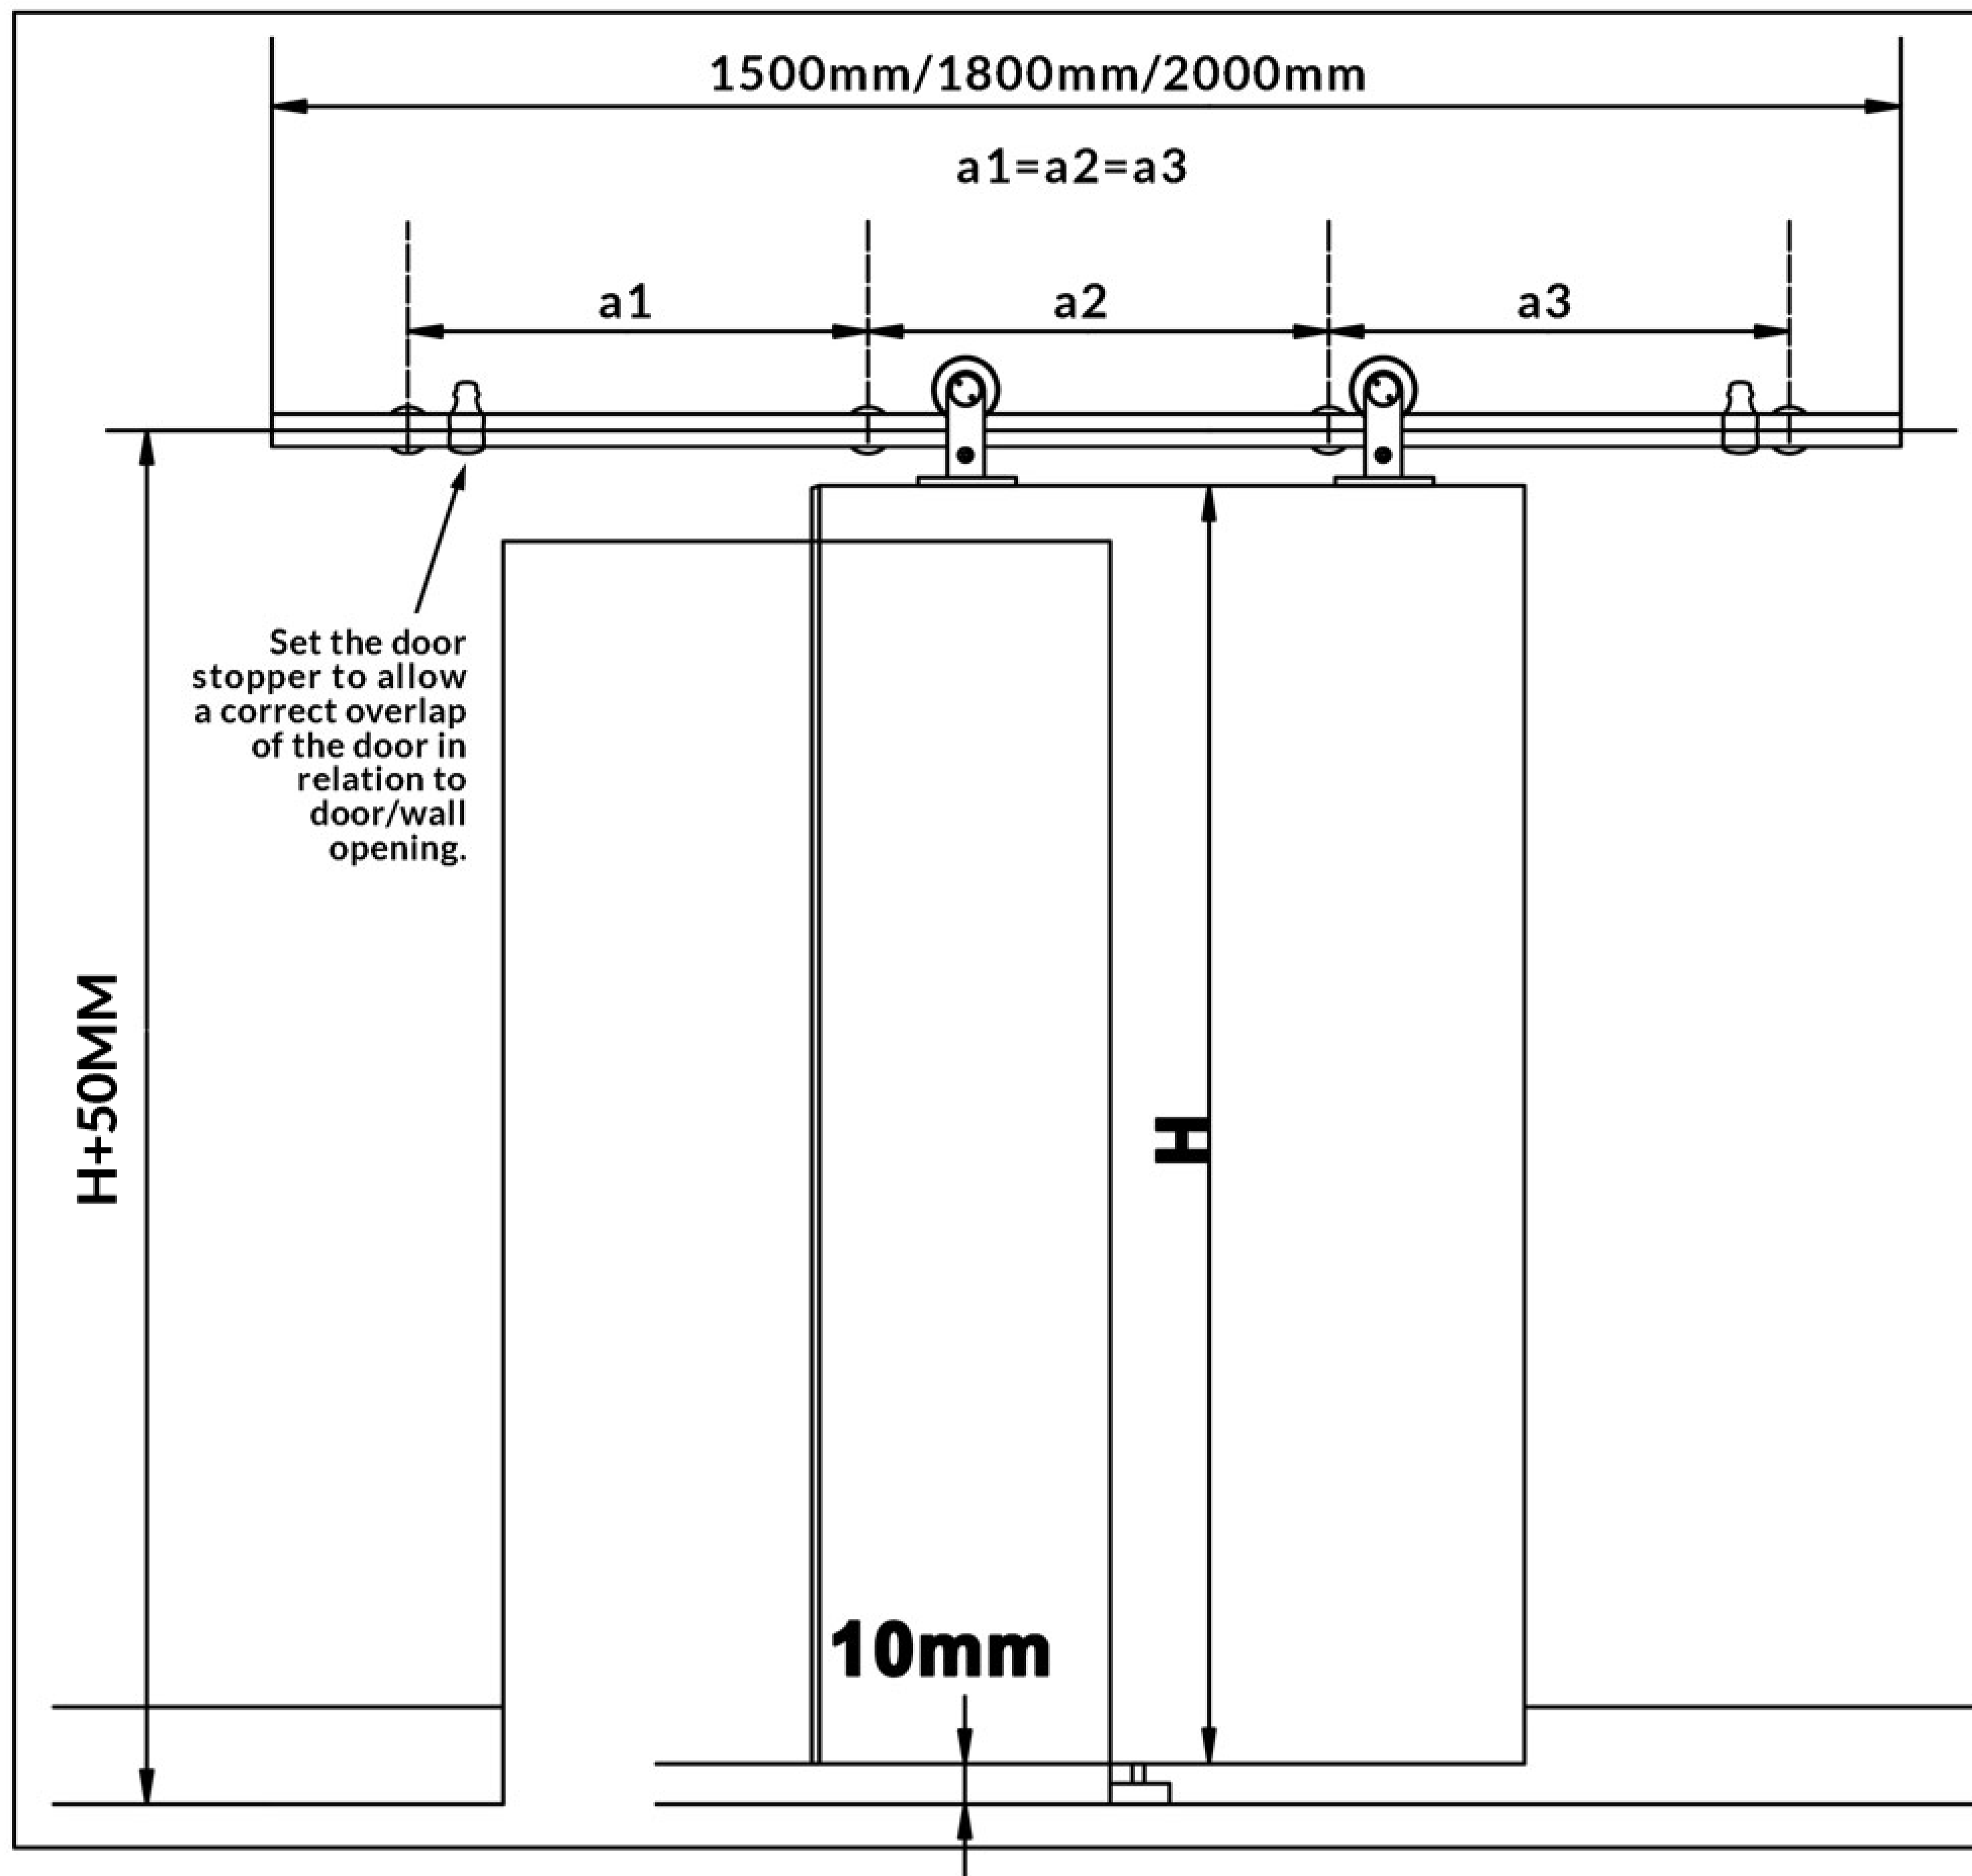

ThruSlide Timber System

Fitting Instructions with soft closing

2

3

4

6

5