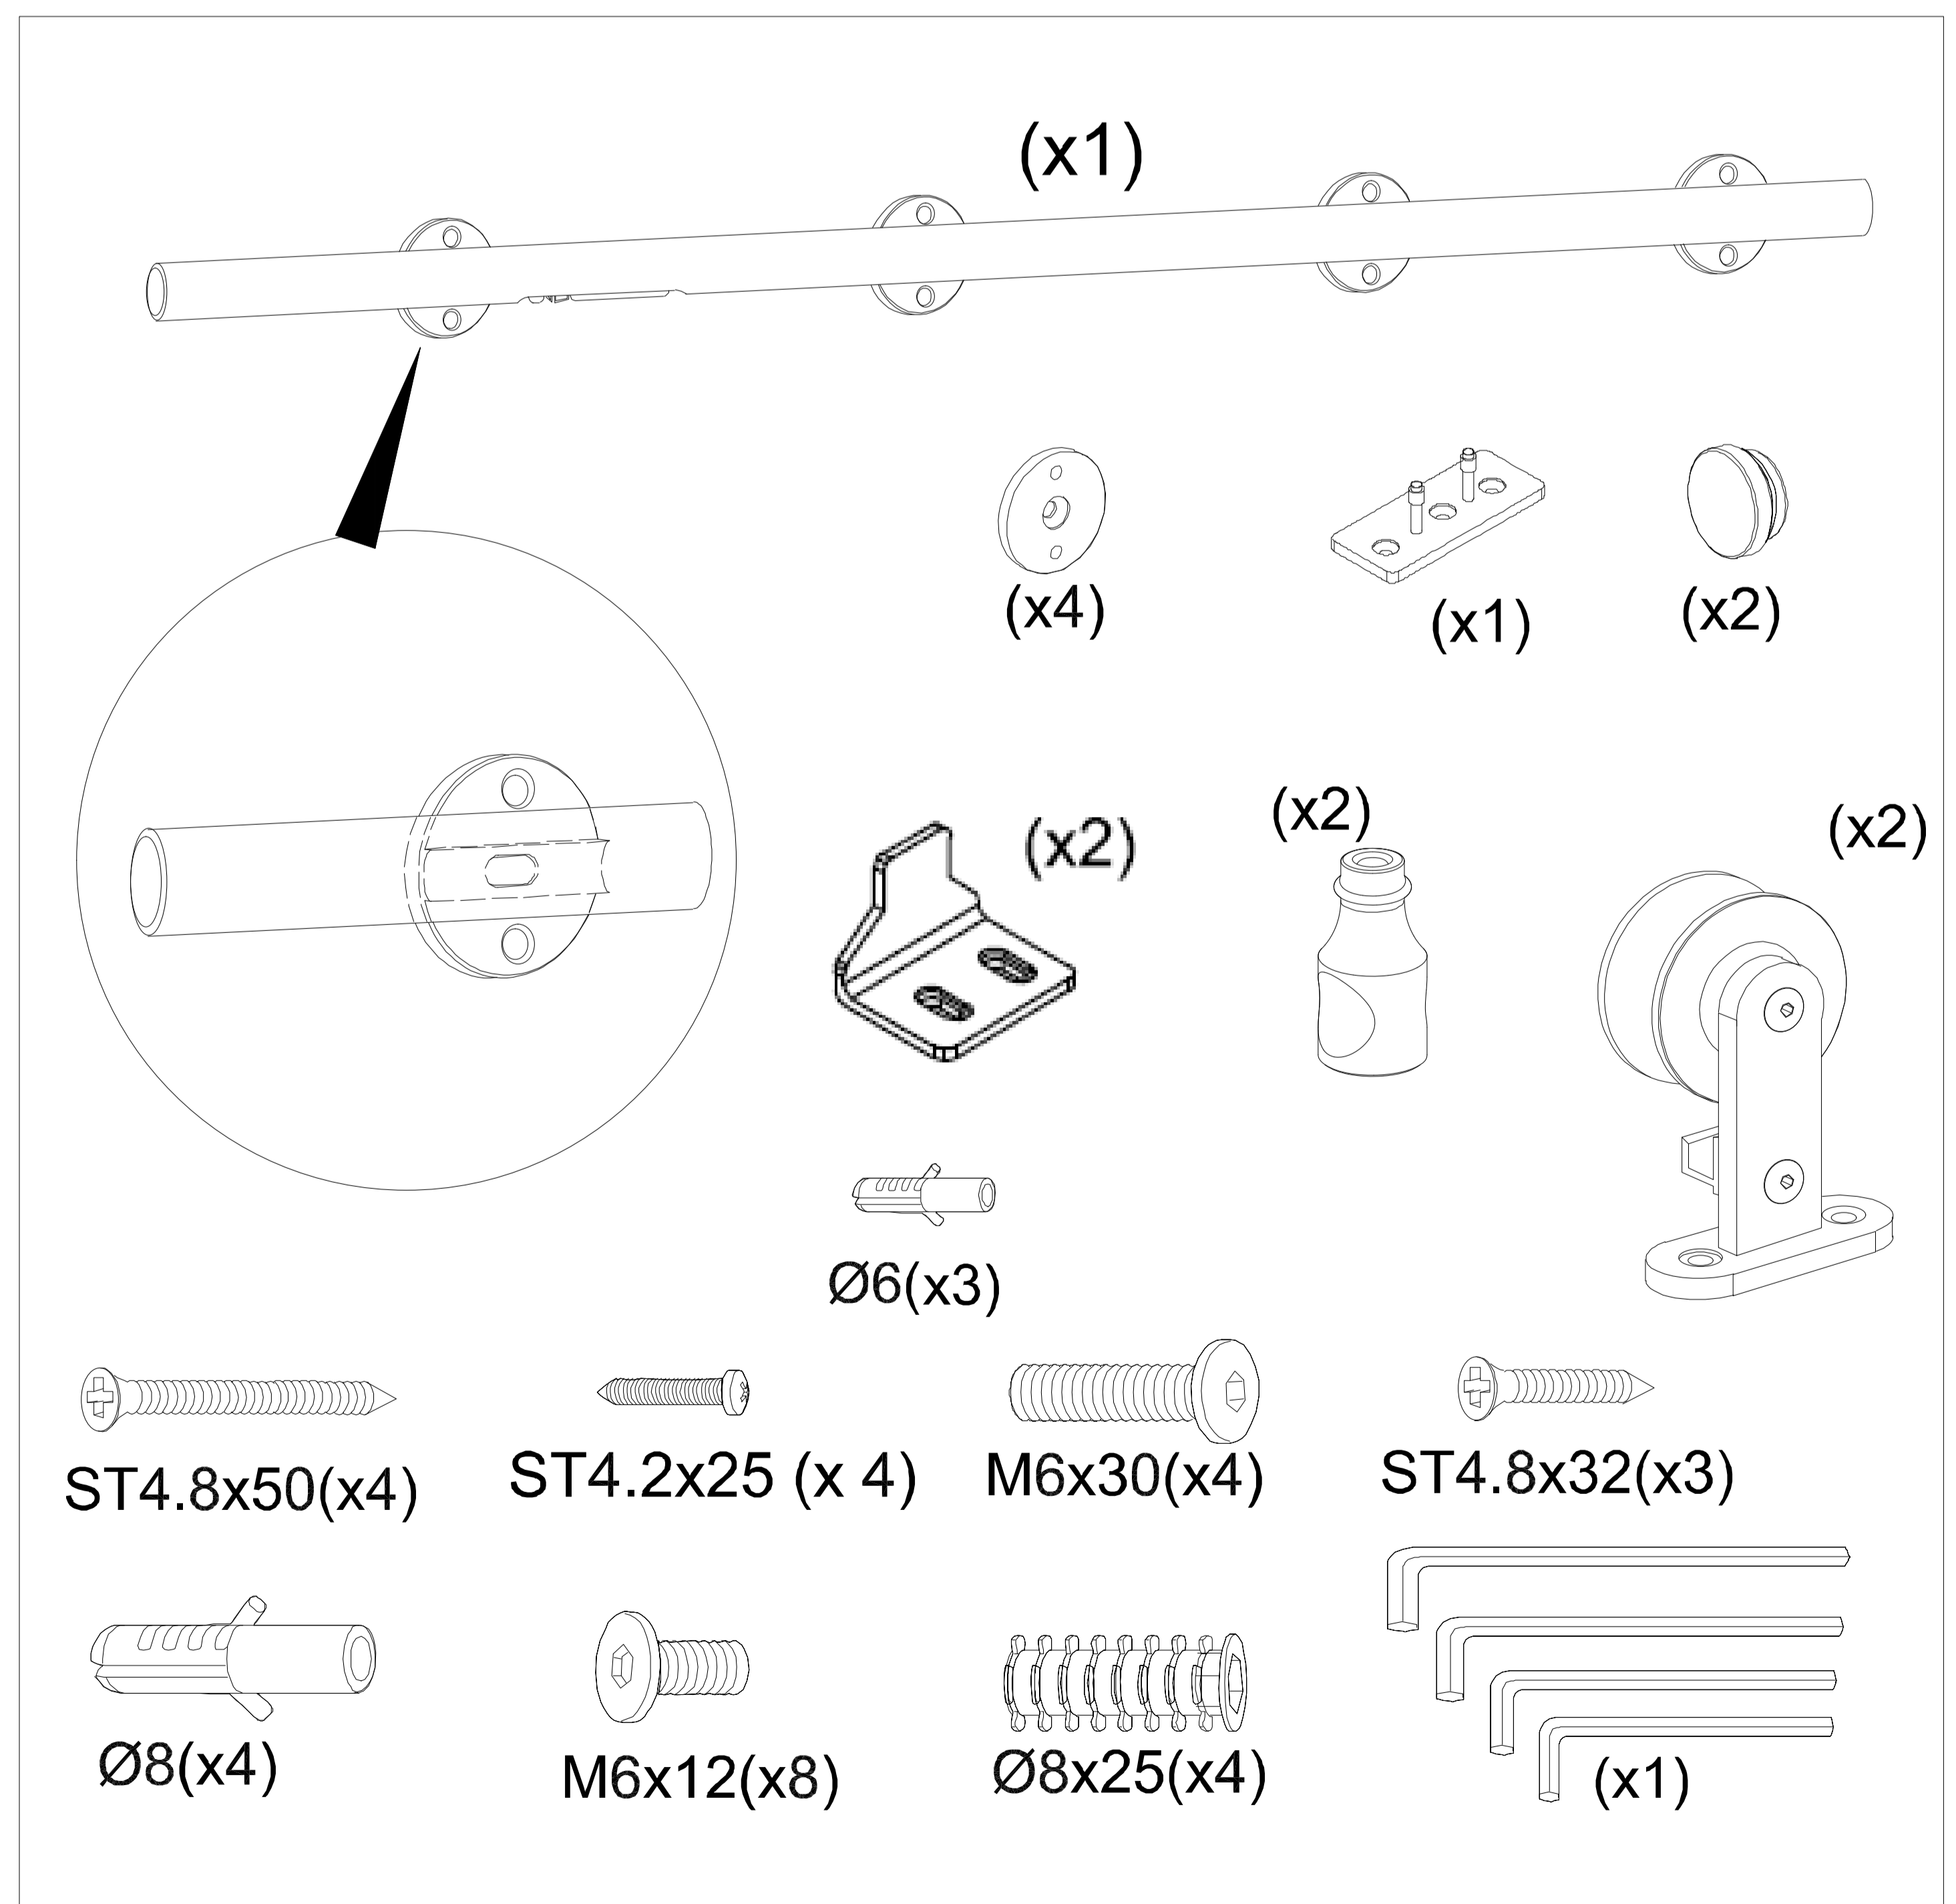

ThruSlide Timber System

Fitting Instructions with soft closing

2

3

4

6

5