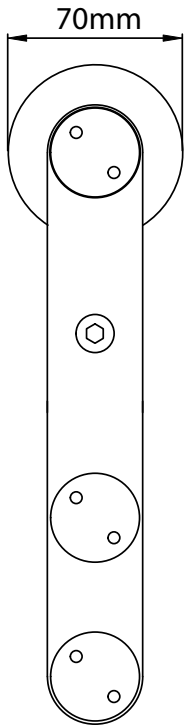

Roller(x4)

2x FRONT MOUNT
STRAIGHT SINGLE
WHEEL HANGER

Joint Bracket x1)

Soft Closer(x2)