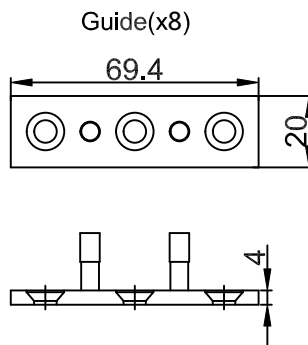

Roller(x4)

2x FRONT MOUNT
STRAIGHT SINGLE
WHEEL HANGER

Joint Bracket x1)

Soft Closer(x2)