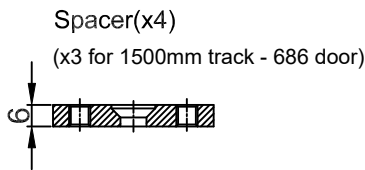

Roller(x2)

FRONT MOUNT STRAIGHT SINGLE WHEEL HANGER

Soft Closer(x2)