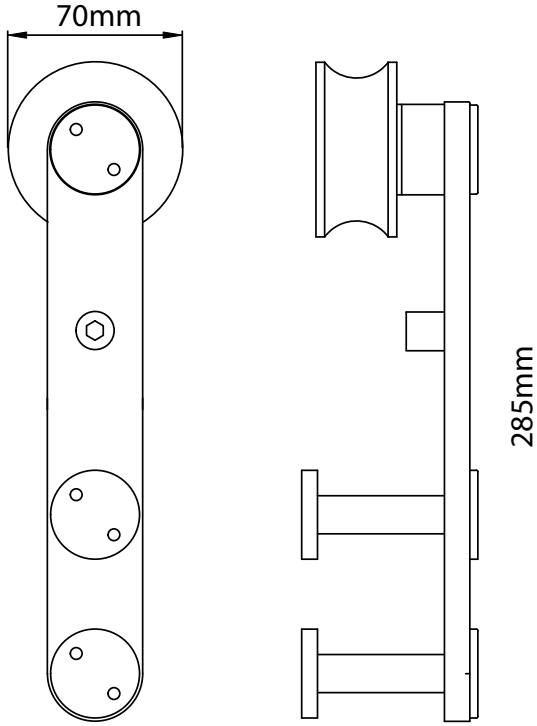

Roller(x2)

FRONT MOUNT STRAIGHT SINGLE WHEEL HANGER

Soft Closer(x2)