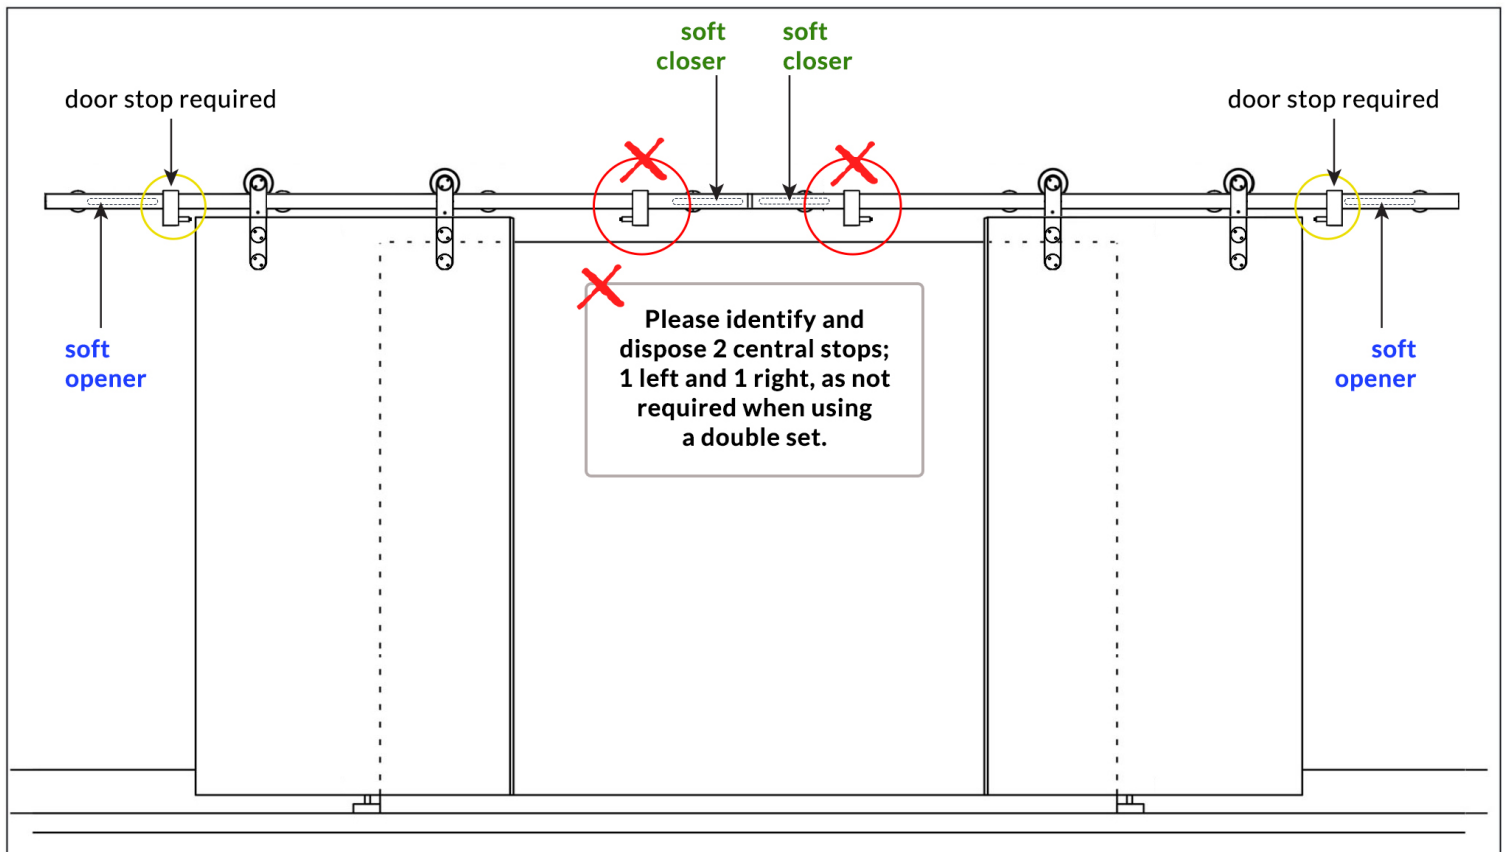

SATURN DOUBLE DOORS

THRUSLIDE FACE MOUNTED TUBULAR TRACK

For optimal performance, it's advisable to install both soft closers and soft openers on double doors. The soft closer will facilitate smooth door closure. However, please note that the soft openers will not function when the doors are fully open.

Utilize the provided door stops to prevent the doors from extending beyond the floor guides and potentially disengaging when open.

Installation Manual

1830mm

THRUSLIDE DDV FACE MOUNTED TUBULAR TRACK

See additional website PDF and tables with clear diagrams showing the track position