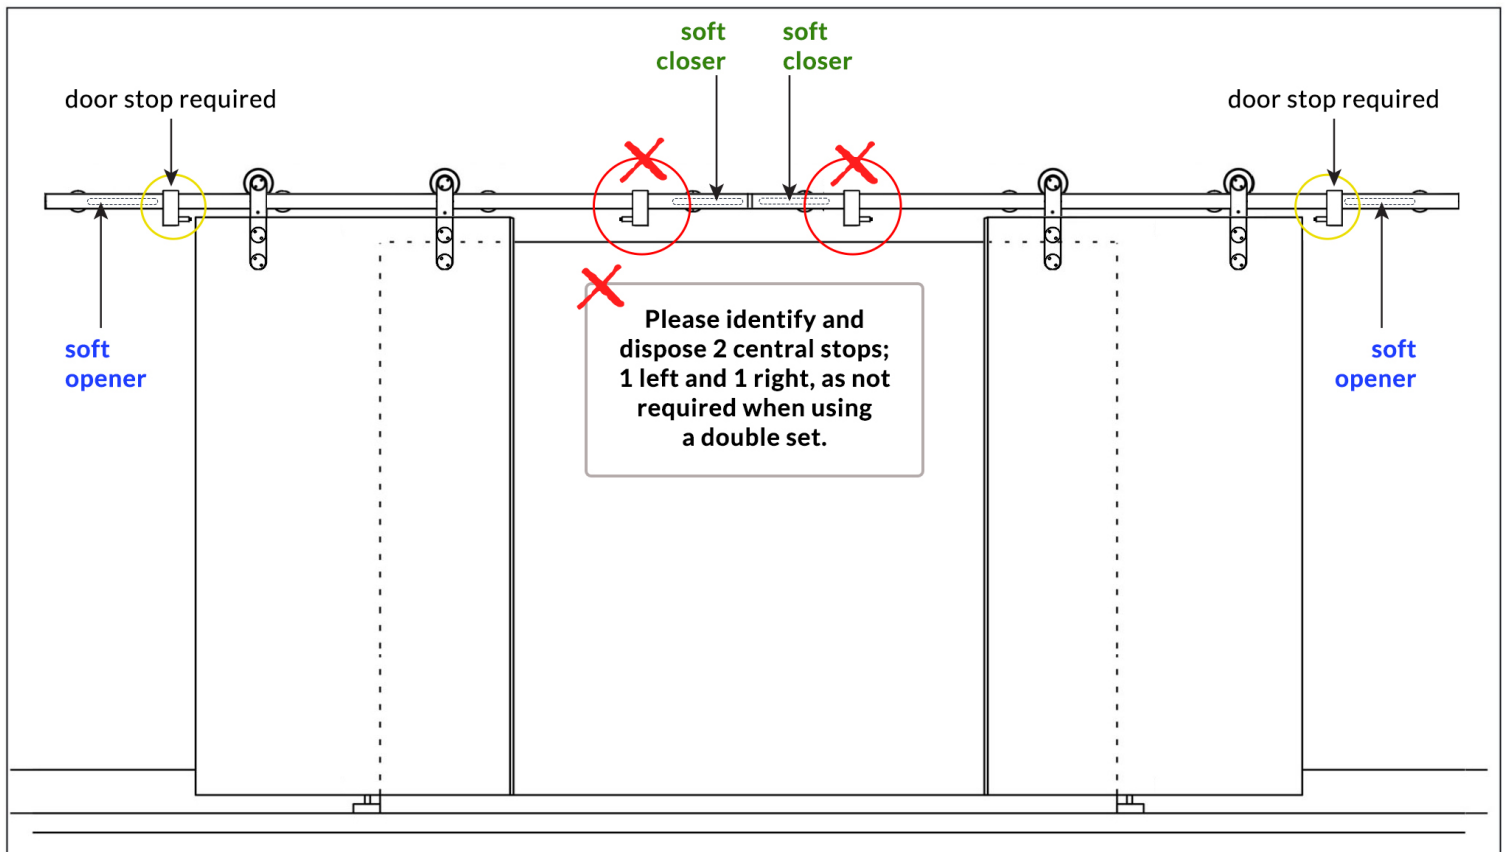

SATURN DOUBLE DOORS

THRUSLIDE FACE MOUNTED TUBULAR TRACK

For optimal performance, it's advisable to install both soft closers and soft openers on double doors. The soft closer will facilitate smooth door closure. However, please note that the soft openers will not function when the doors are fully open.

Utilize the provided door stops to prevent the doors from extending beyond the floor guides and potentially disengaging when open.

Installation Manual

1500mm

THRUSLIDE DDV FACE MOUNTED TUBULAR TRACK

See additional website PDF and tables with clear diagrams showing the track position