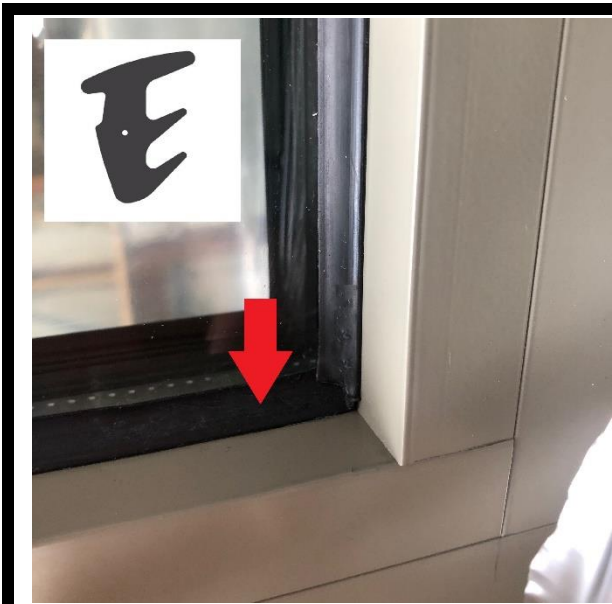

ThruSafe (TLS 90)
Frame & Sash Flipper Gasket
1/6

ThruSafe(TLS 90)
Centre Seal
(Over thermal break)
2/6

S-200 (TLS 90)
Threshold Gasket
3/6

S-200 (TLS 90)
Shark's Fin Gasket
(Under door sash next to
brush seal)
4/6