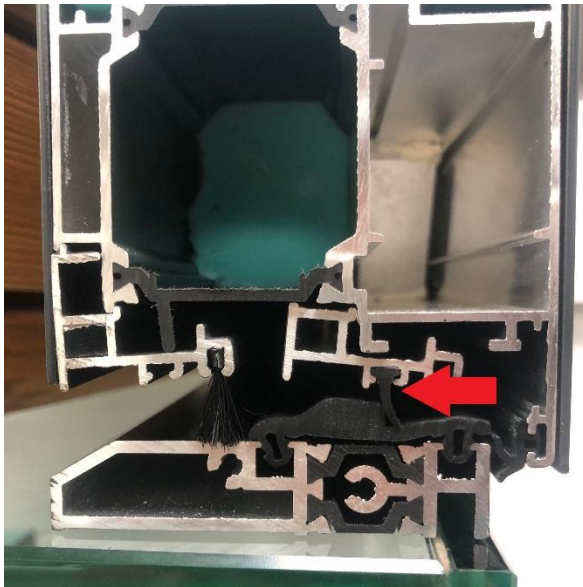

ThruSafe (TLS 90)
Frame & Sash Flipper Gasket
1/6

ThruSafe(TLS 90)
Centre Seal
(Over thermal break)
2/6

S-200 (TLS 90)
Threshold Gasket
3/6

S-200 (TLS 90)
Shark's Fin Gasket
(Under door sash next to
brush seal)
4/6

ThruSafe (TLS 90)
Wedge Gasket
(E-Gasket – Internal)
5/6

ThruSafe (TLS 90)
External Glazing
Compression Gasket
(attached to a wire)
6/6