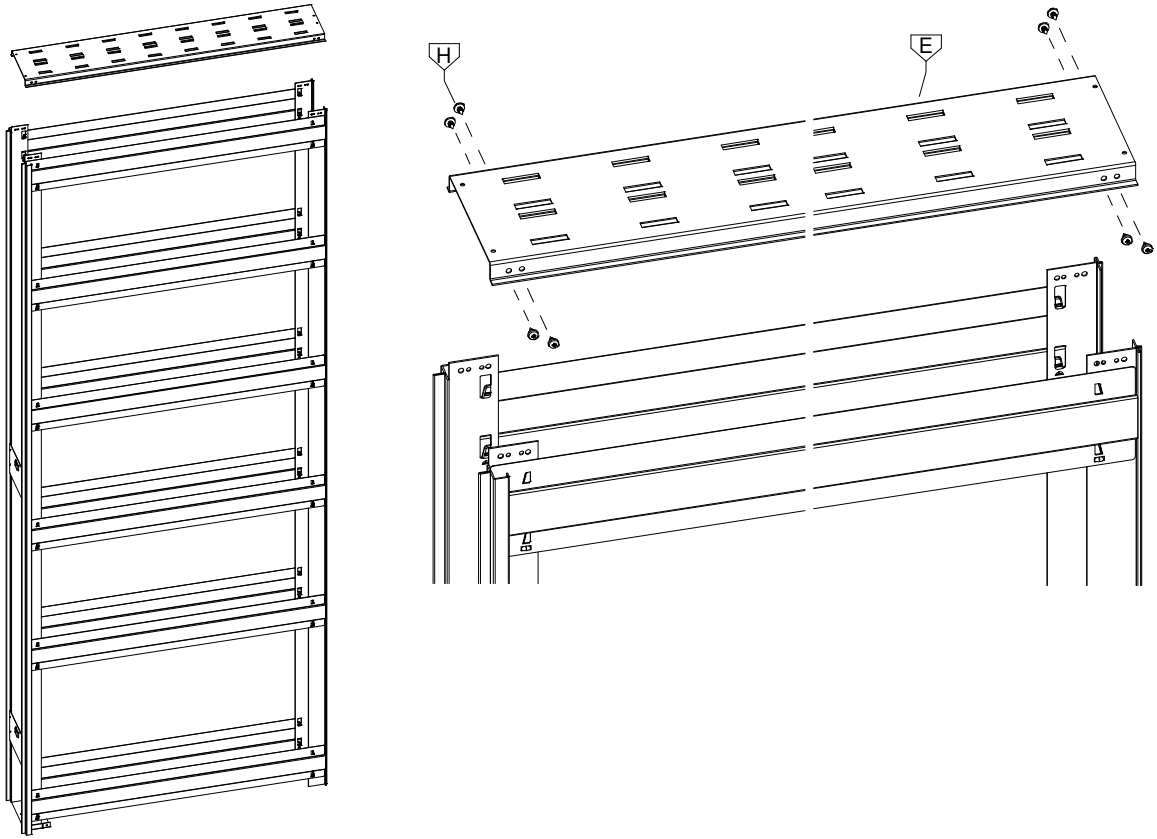

Ermetika[®]
INSIDE WALLS

SETUP INSTRUCTION

Staffetta - Kit

CONTENTS

Standard equipment

Tools

A router is required.

Overall view

SETUP

1.1

SETUP

1.2

SETUP

1.3

SETUP

1.4

Subject to misprints, errors and technical modifications.
All dimensions are in mm

SETUP

2.1

SETUP

2.2

Subject to misprints, errors and technical modifications.
All dimensione are in mm

SETUP

2.3