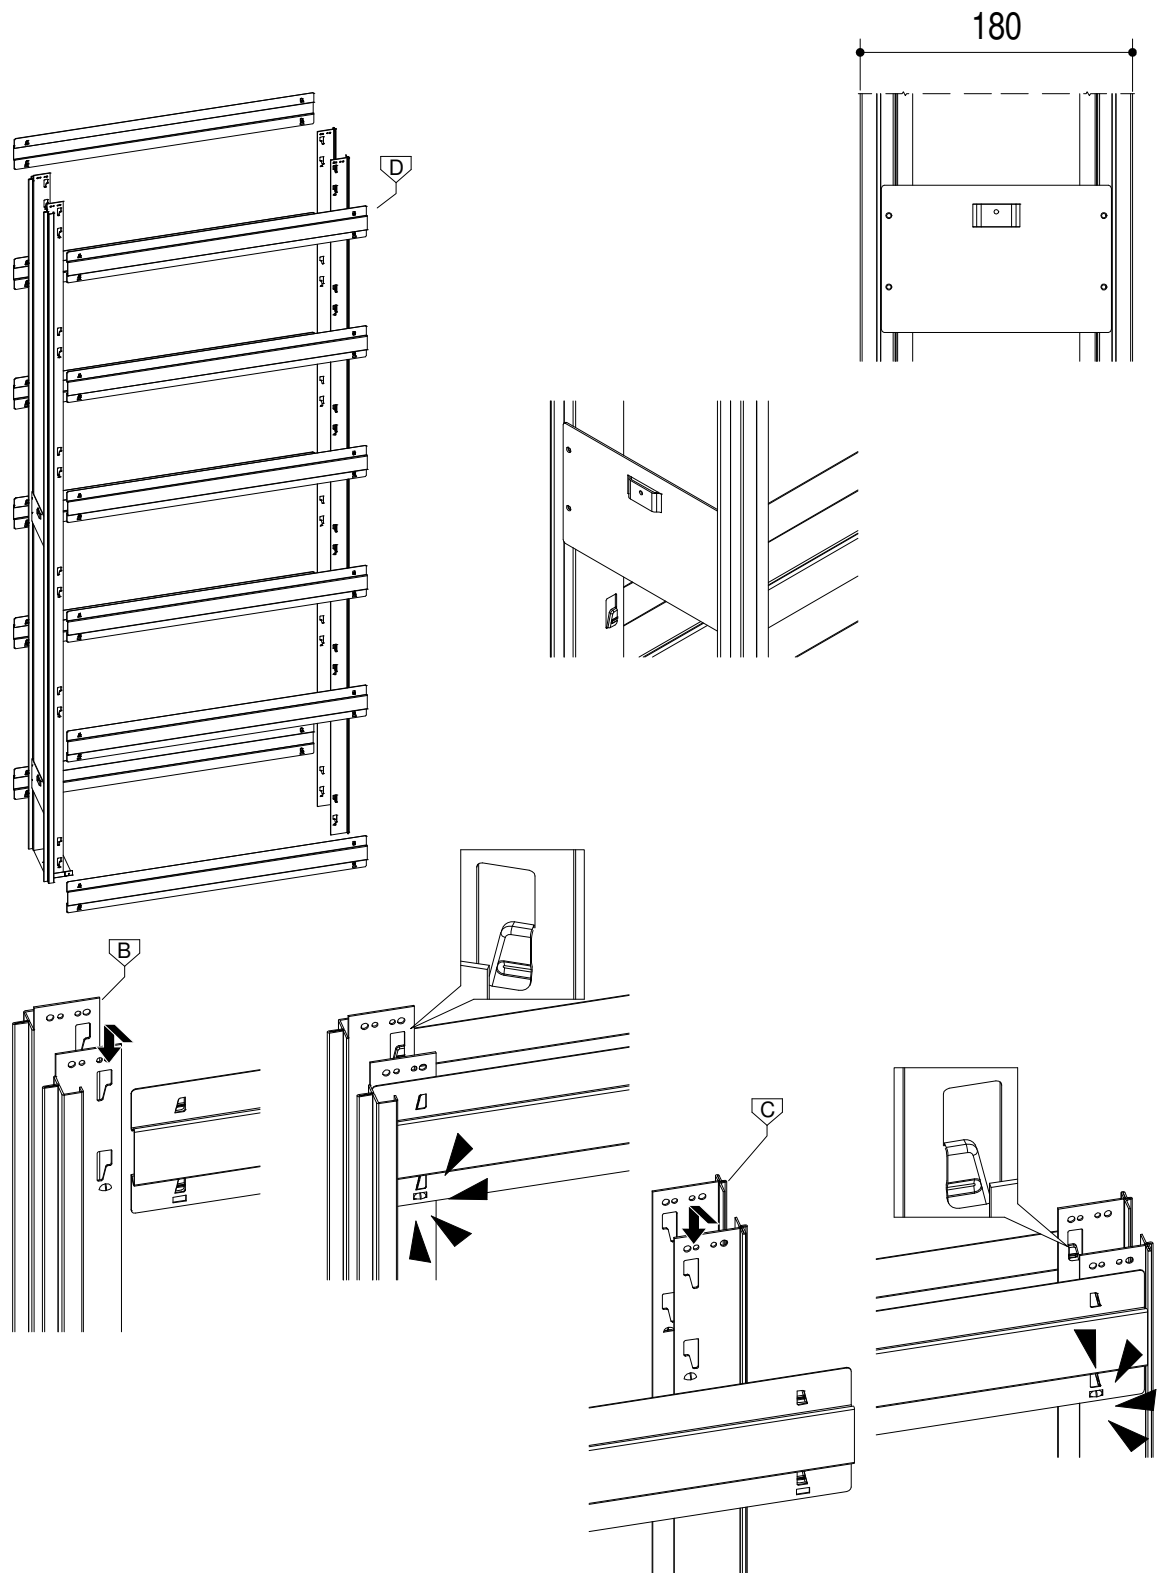

Ermetika[®]
INSIDE WALLS

SETUP INSTRUCTION

Staffetta - Kit

CONTENTS

Standard equipment

Tools

A router is required.

Overall view

SETUP

1.1

SETUP

1.2

SETUP

1.3

SETUP

1.4

Subject to misprints, errors and technical modifications.
All dimensions are in mm

SETUP

2.1

SETUP

2.2

Subject to misprints, errors and technical modifications.
All dimensione are in mm

SETUP

2.3