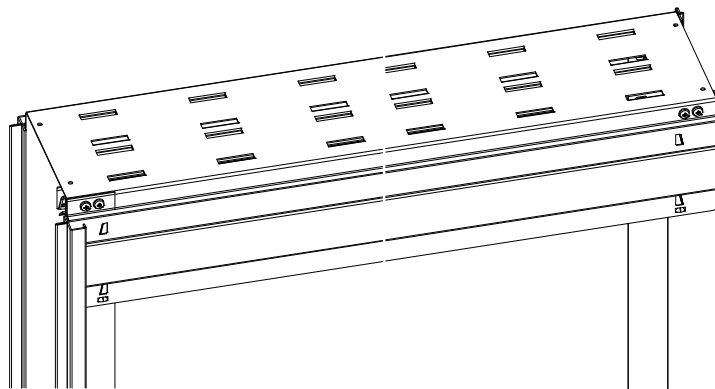

Ermetika[®]
INSIDE WALLS

SETUP INSTRUCTION

Staffetta - Kit

CONTENTS

Standard equipment

Tools

A router is required.

Overall view

SETUP

1.1

SETUP

1.2

SETUP

1.3

SETUP

1.4

Subject to misprints, errors and technical modifications.
All dimensions are in mm

SETUP

2.1

SETUP

2.2

Subject to misprints, errors and technical modifications.
All dimensione are in mm

SETUP

2.3