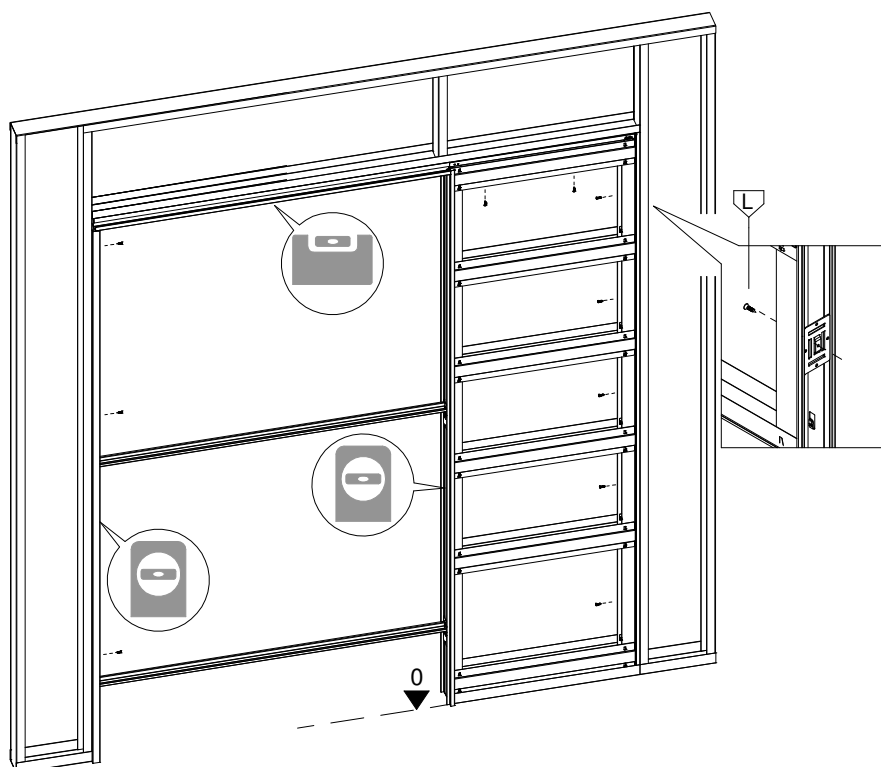

Ermetika[®]
INSIDE WALLS

SETUP INSTRUCTION

Staffetta - Kit

CONTENTS

Standard equipment

Tools

A router is required.

Overall view

SETUP

1.1

SETUP

1.2

SETUP

1.3

SETUP

1.4

Subject to misprints, errors and technical modifications.
All dimensions are in mm

SETUP

2.1

SETUP

2.2

Subject to misprints, errors and technical modifications.
All dimensione are in mm

SETUP

2.3