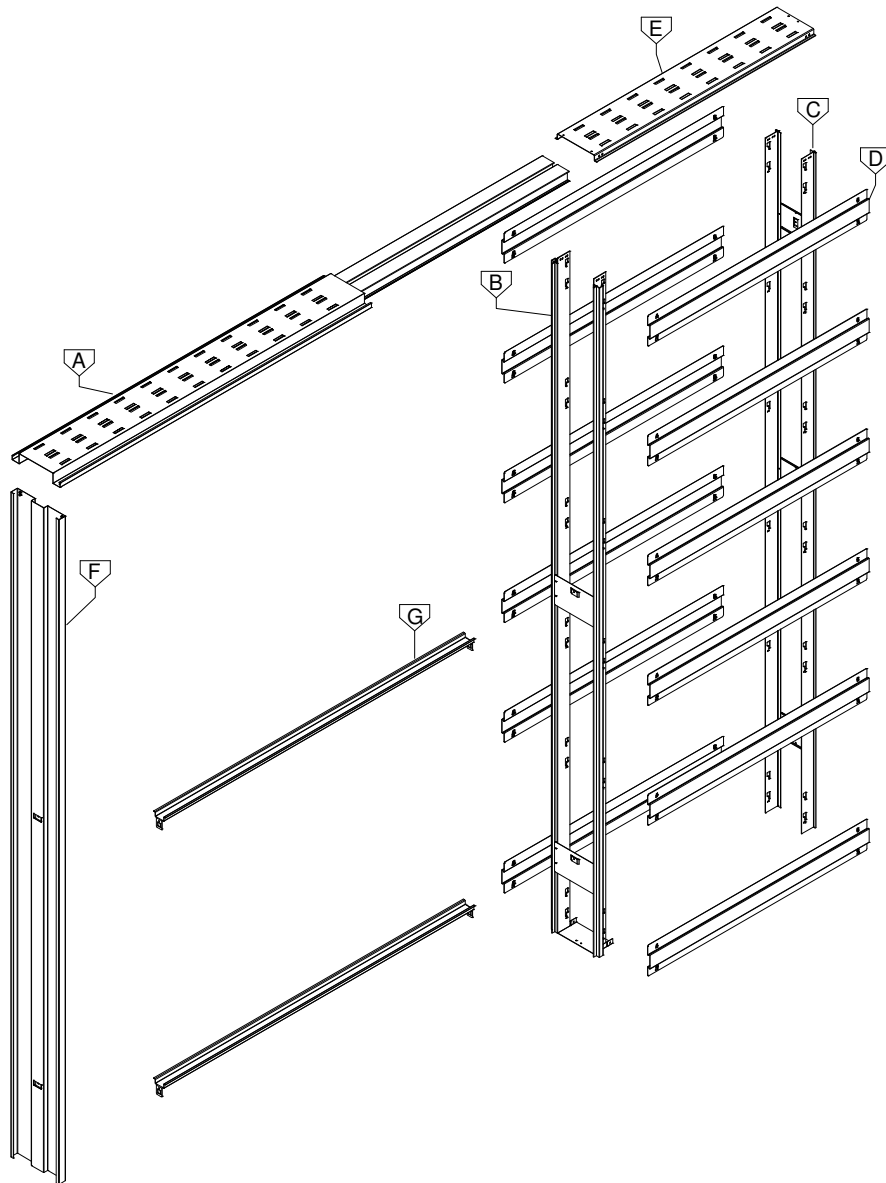

Ermetika[®]
INSIDE WALLS

SETUP INSTRUCTION

Staffetta - Kit

CONTENTS

Standard equipment

Tools

A router is required.

Overall view

SETUP

1.1

SETUP

1.2

SETUP

1.3

SETUP

1.4

Subject to misprints, errors and technical modifications.
All dimensions are in mm

SETUP

2.1

SETUP

2.2

Subject to misprints, errors and technical modifications.
All dimensione are in mm

SETUP

2.3