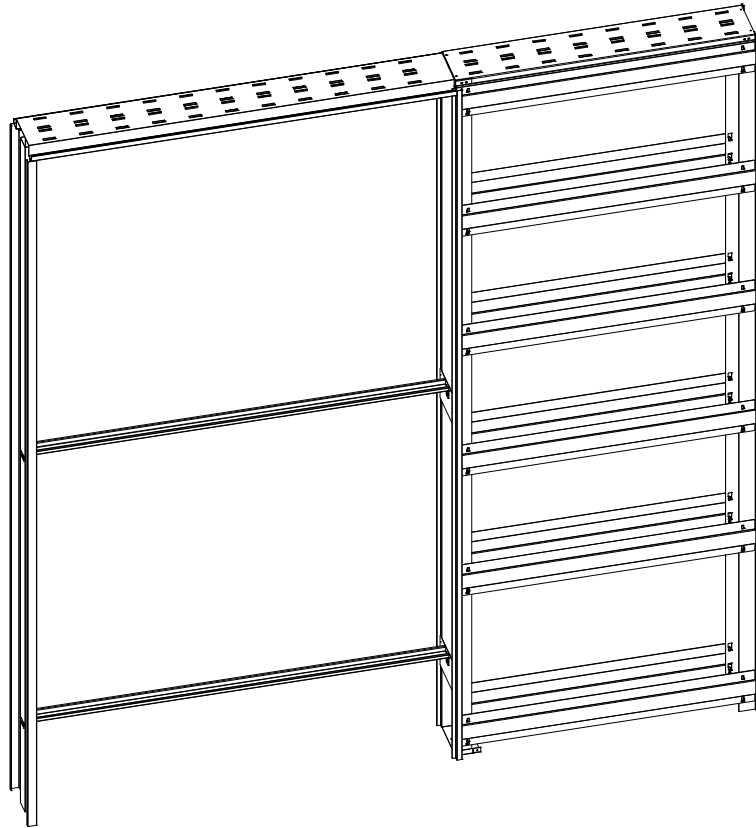

Ermetika[®]
INSIDE WALLS

SETUP INSTRUCTION

Staffetta - Kit

CONTENTS

Standard equipment

Tools

A router is required.

Overall view

SETUP

1.1

SETUP

1.2

SETUP

1.3

SETUP

1.4

Subject to misprints, errors and technical modifications.
All dimensions are in mm

SETUP

2.1

SETUP

2.2

Subject to misprints, errors and technical modifications.
All dimensione are in mm

SETUP

2.3