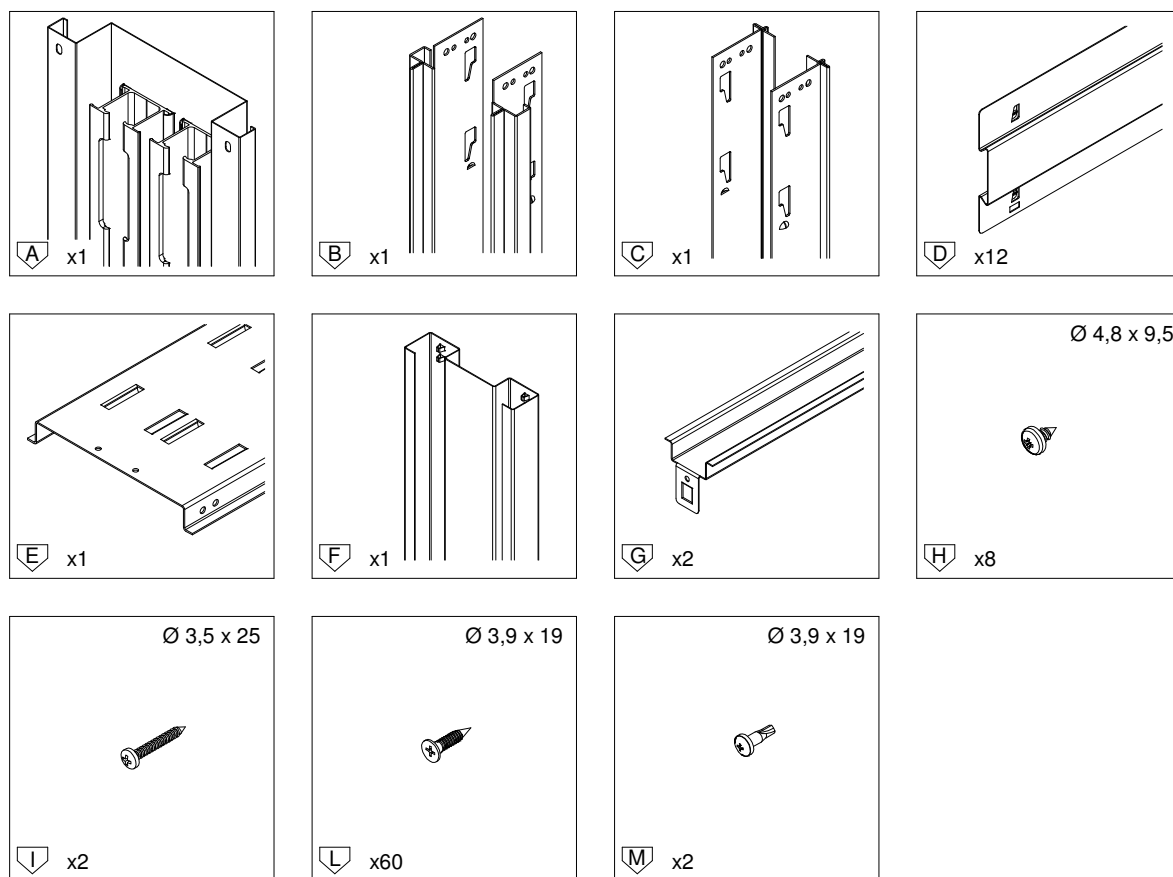

Ermetika[®]
INSIDE WALLS

SETUP INSTRUCTION

Staffetta - Kit

CONTENTS

Standard equipment

Tools

A router is required.

Overall view

SETUP

1.1

SETUP

1.2

SETUP

1.3

SETUP

1.4

Subject to misprints, errors and technical modifications.
All dimensions are in mm

SETUP

2.1

SETUP

2.2

Subject to misprints, errors and technical modifications.
All dimensione are in mm

SETUP

2.3