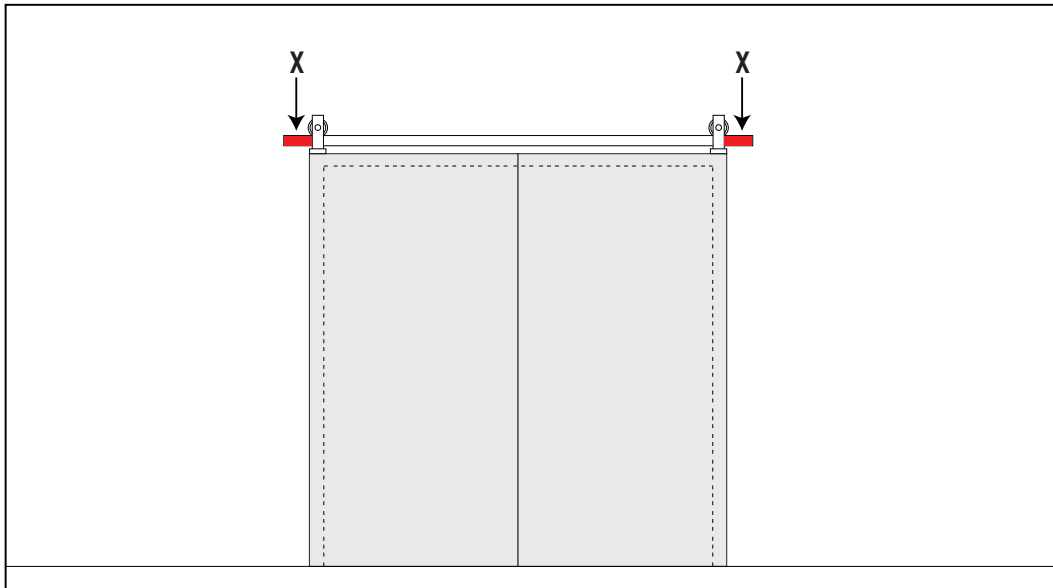

SPACEEASI BI-FOLD TOP MOUNTED BARN TRACK OVERHANG

Door size	Door size 2x	Track Size	Overhang (x) Each Side
610mm	1220mm	1500mm	140mm
686mm	1372mm	1500mm	64mm
762mm	1524mm	1800mm	138mm
838mm	1676mm	1800mm	62mm
626mm	1252mm	1500mm	124mm
726mm	1452mm	1800mm	174mm
826mm	1652mm	1800mm	74mm