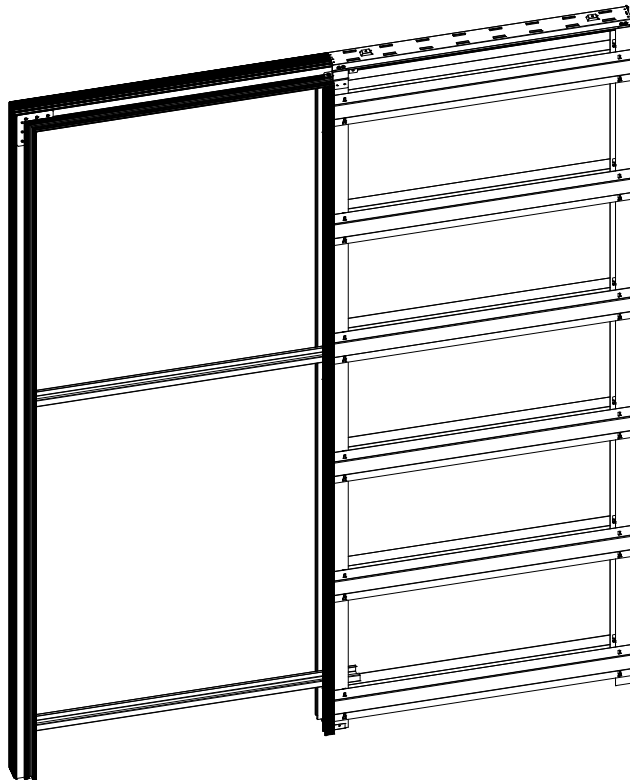

Ermetika[®]
INSIDE WALLS

SETUP INSTRUCTION

Evokit Absolute

CONTENTS

Standard equipment

Tools

Overall view

INDEX

Setup for 100 finished wall	3-6
Setup for 125 finished wall	7-10
Setup plasterboard	11-12
Perimeter profiles plastering	13

SETUP

1.1

1.2

Subject to misprints, errors and technical modifications.
All dimensions are in mm

1.3

1.4

Subject to misprints, errors and technical modifications.
All dimensions are in mm

SETUP

2.1

2.2

2.3

2.4

Subject to misprints, errors and technical modifications.
All dimensions are in mm

3.1

3.2

Subject to misprints, errors and technical modifications.
All dimensions are in mm

SETUP

3.3

HORIZONTAL SECTION

VERTICAL SECTION