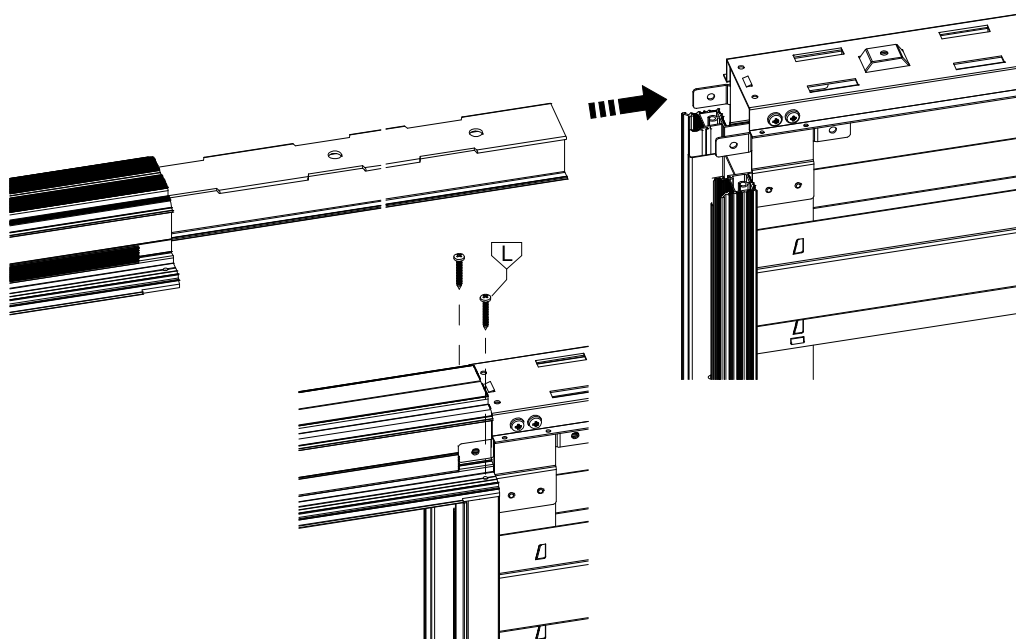

Setup for 100 finished wall	3-6
Setup for 125 finished wall	7-10
Setup plasterboard	11-12
Perimeter profiles plastering	13

SETUP

1.1

1.2

Subject to misprints, errors and technical modifications.
All dimensions are in mm

1.3

1.4

Subject to misprints, errors and technical modifications.
All dimensions are in mm

SETUP

2.1

2.2

2.3

2.4

Subject to misprints, errors and technical modifications.
All dimensions are in mm

3.1

3.2

Subject to misprints, errors and technical modifications.
All dimensions are in mm

SETUP

3.3

HORIZONTAL SECTION

VERTICAL SECTION