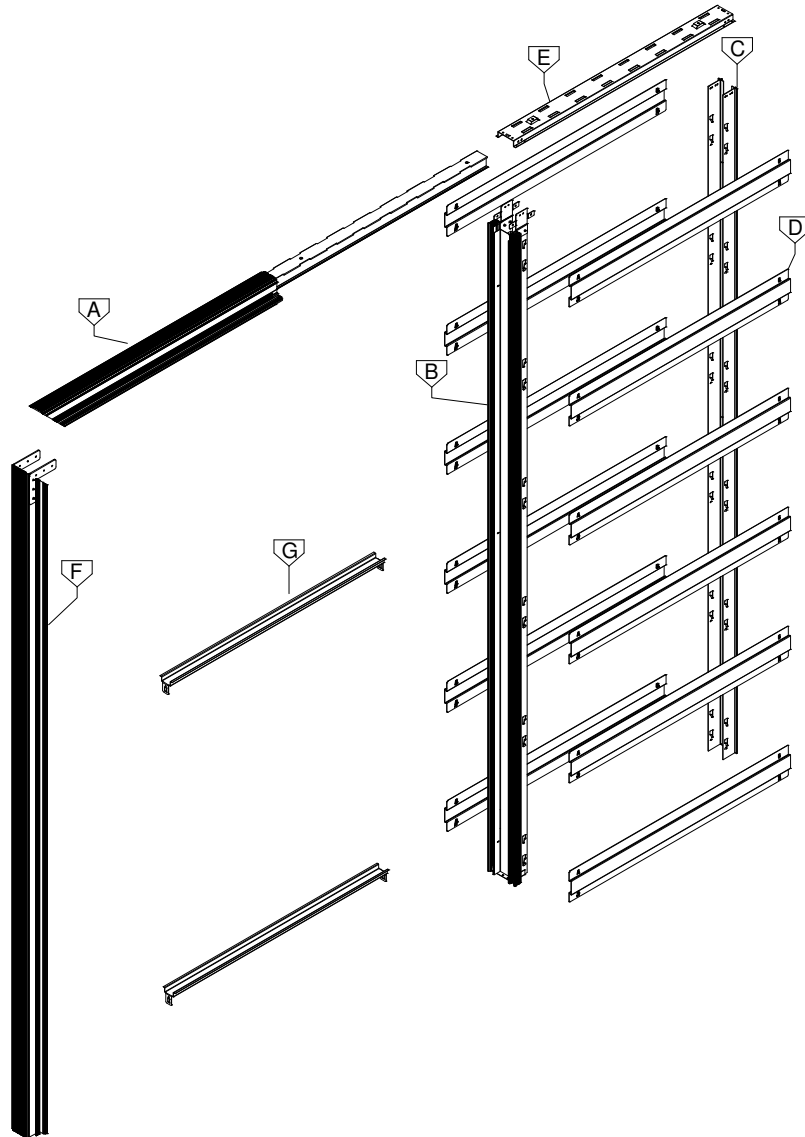

Ermetika[®]
INSIDE WALLS

SETUP INSTRUCTION

Evokit Absolute

CONTENTS

Standard equipment

Tools

Overall view

INDEX

Setup for 100 finished wall	3-6
Setup for 125 finished wall	7-10
Setup plasterboard	11-12
Perimeter profiles plastering	13

SETUP

1.1

1.2

Subject to misprints, errors and technical modifications.
All dimensions are in mm

1.3

1.4

Subject to misprints, errors and technical modifications.
All dimensions are in mm

SETUP

2.1

2.2

2.3

2.4

Subject to misprints, errors and technical modifications.
All dimensions are in mm

3.1

3.2

Subject to misprints, errors and technical modifications.
All dimensions are in mm

SETUP

3.3

HORIZONTAL SECTION

VERTICAL SECTION