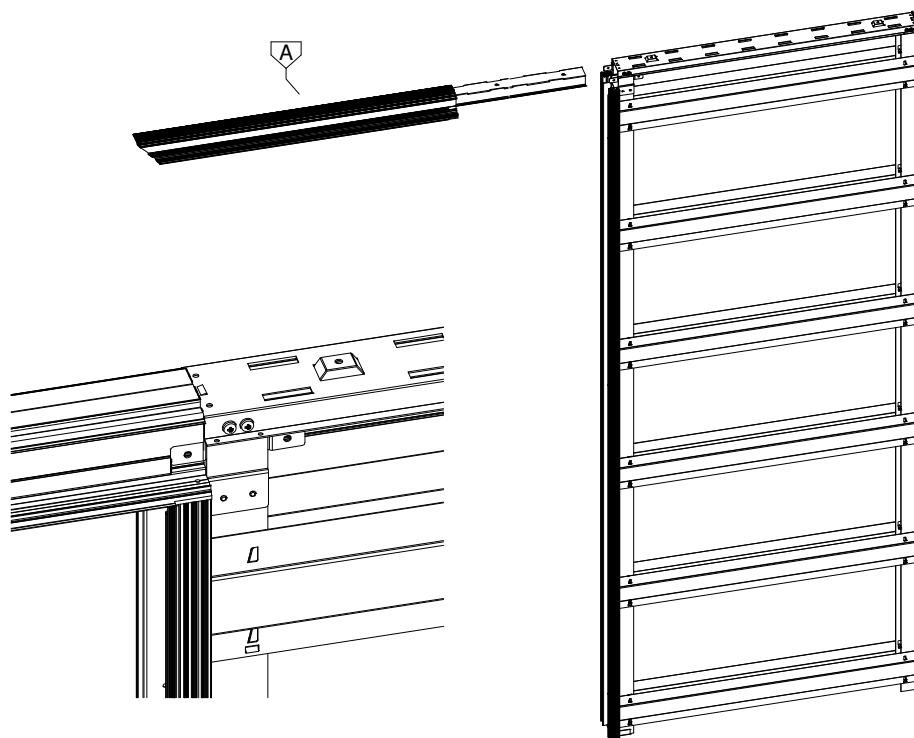

Setup for 100 finished wall	3-6
Setup for 125 finished wall	7-10
Setup plasterboard	11-12
Perimeter profiles plastering	13

SETUP

1.1

1.2

Subject to misprints, errors and technical modifications.
All dimensions are in mm

1.3

1.4

Subject to misprints, errors and technical modifications.
All dimensions are in mm

SETUP

2.1

2.2

2.3

2.4

Subject to misprints, errors and technical modifications.
All dimensions are in mm

3.1

3.2

Subject to misprints, errors and technical modifications.
All dimensions are in mm

SETUP

3.3

HORIZONTAL SECTION

VERTICAL SECTION