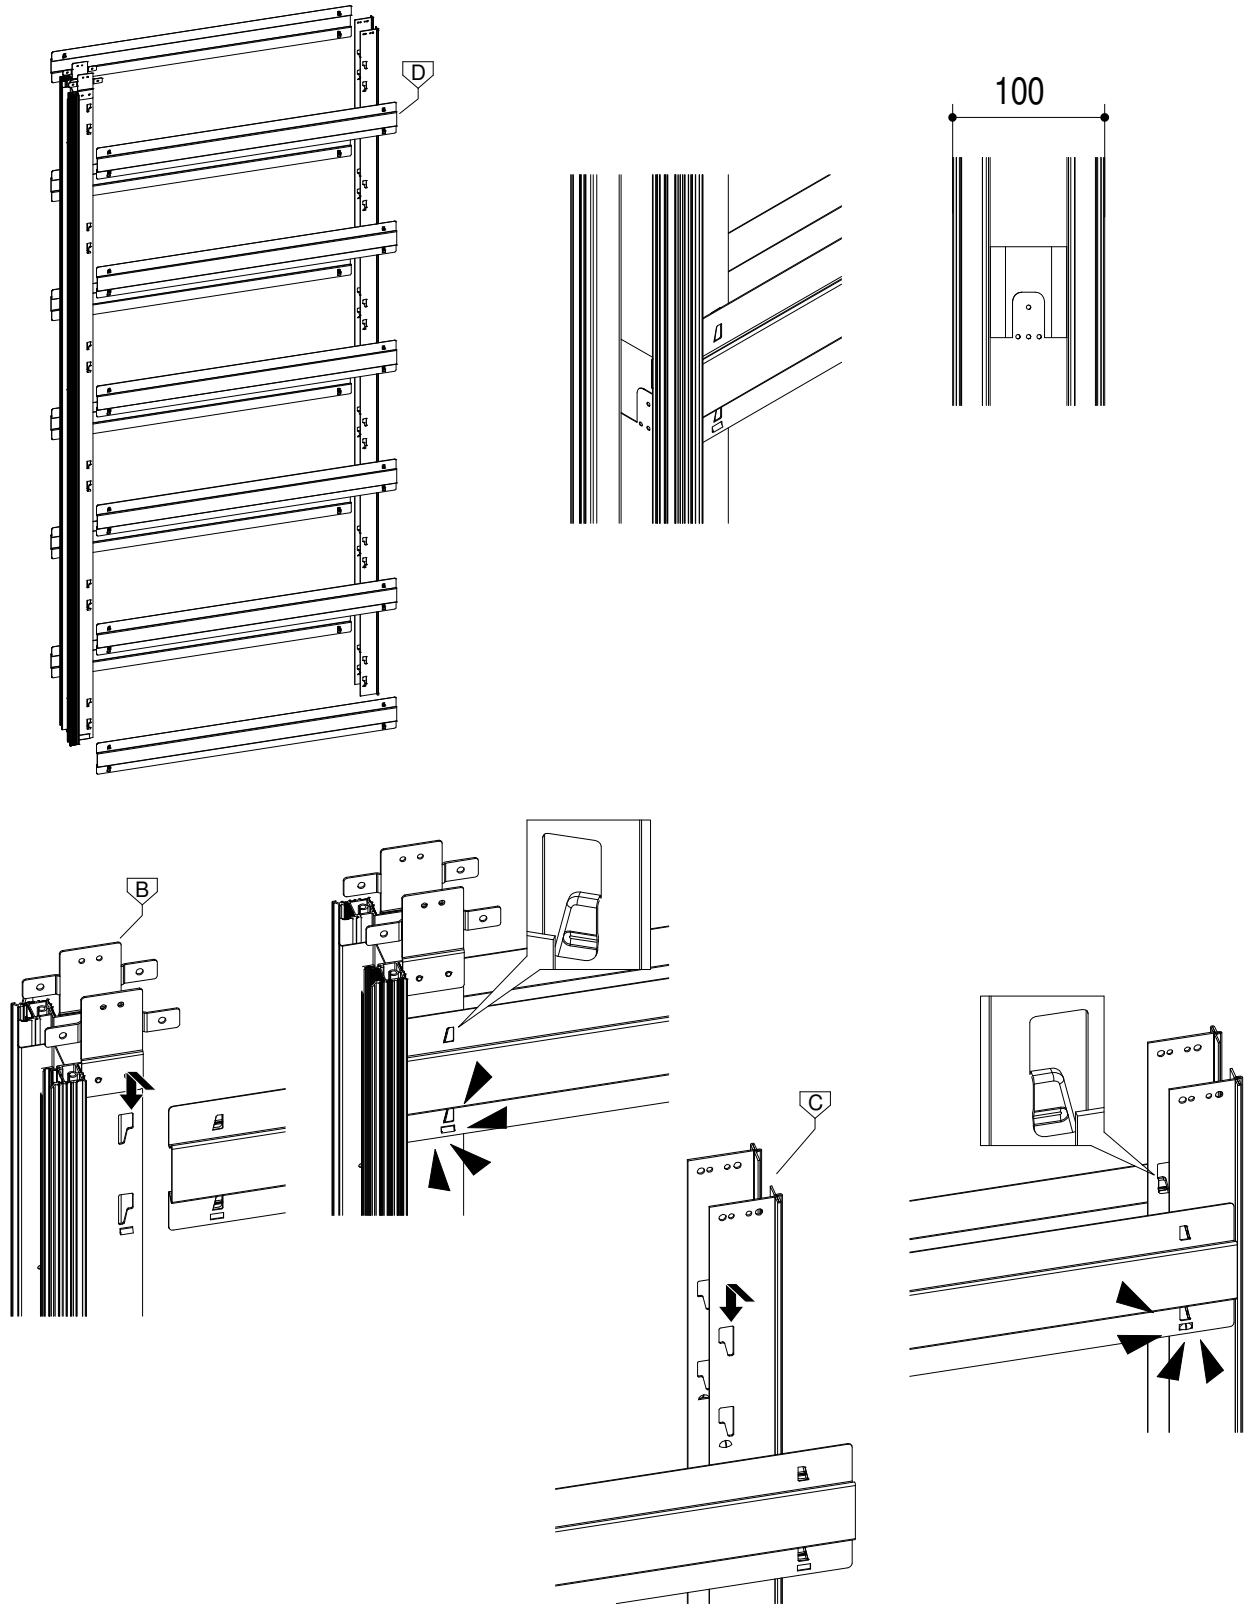

Ermetika[®]
INSIDE WALLS

SETUP INSTRUCTION

Evokit Absolute

CONTENTS

Standard equipment

Tools

Overall view

INDEX

Setup for 100 finished wall	3-6
Setup for 125 finished wall	7-10
Setup plasterboard	11-12
Perimeter profiles plastering	13

SETUP

1.1

1.2

Subject to misprints, errors and technical modifications.
All dimensions are in mm

1.3

1.4

Subject to misprints, errors and technical modifications.
All dimensions are in mm

SETUP

2.1

2.2

2.3

2.4

Subject to misprints, errors and technical modifications.
All dimensions are in mm

3.1

3.2

Subject to misprints, errors and technical modifications.
All dimensions are in mm

SETUP

3.3

HORIZONTAL SECTION

VERTICAL SECTION