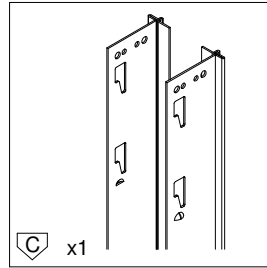

Ermetika[®]
INSIDE WALLS

SETUP INSTRUCTION

Evokit Absolute

CONTENTS

Standard equipment

Tools

Overall view

INDEX

Setup for 100 finished wall	3-6
Setup for 125 finished wall	7-10
Setup plasterboard	11-12
Perimeter profiles plastering	13

SETUP

1.1

1.2

Subject to misprints, errors and technical modifications.
All dimensions are in mm

1.3

1.4

Subject to misprints, errors and technical modifications.
All dimensions are in mm

SETUP

2.1

2.2

2.3

2.4

Subject to misprints, errors and technical modifications.
All dimensions are in mm

3.1

3.2

Subject to misprints, errors and technical modifications.
All dimensions are in mm

SETUP

3.3

HORIZONTAL SECTION

VERTICAL SECTION