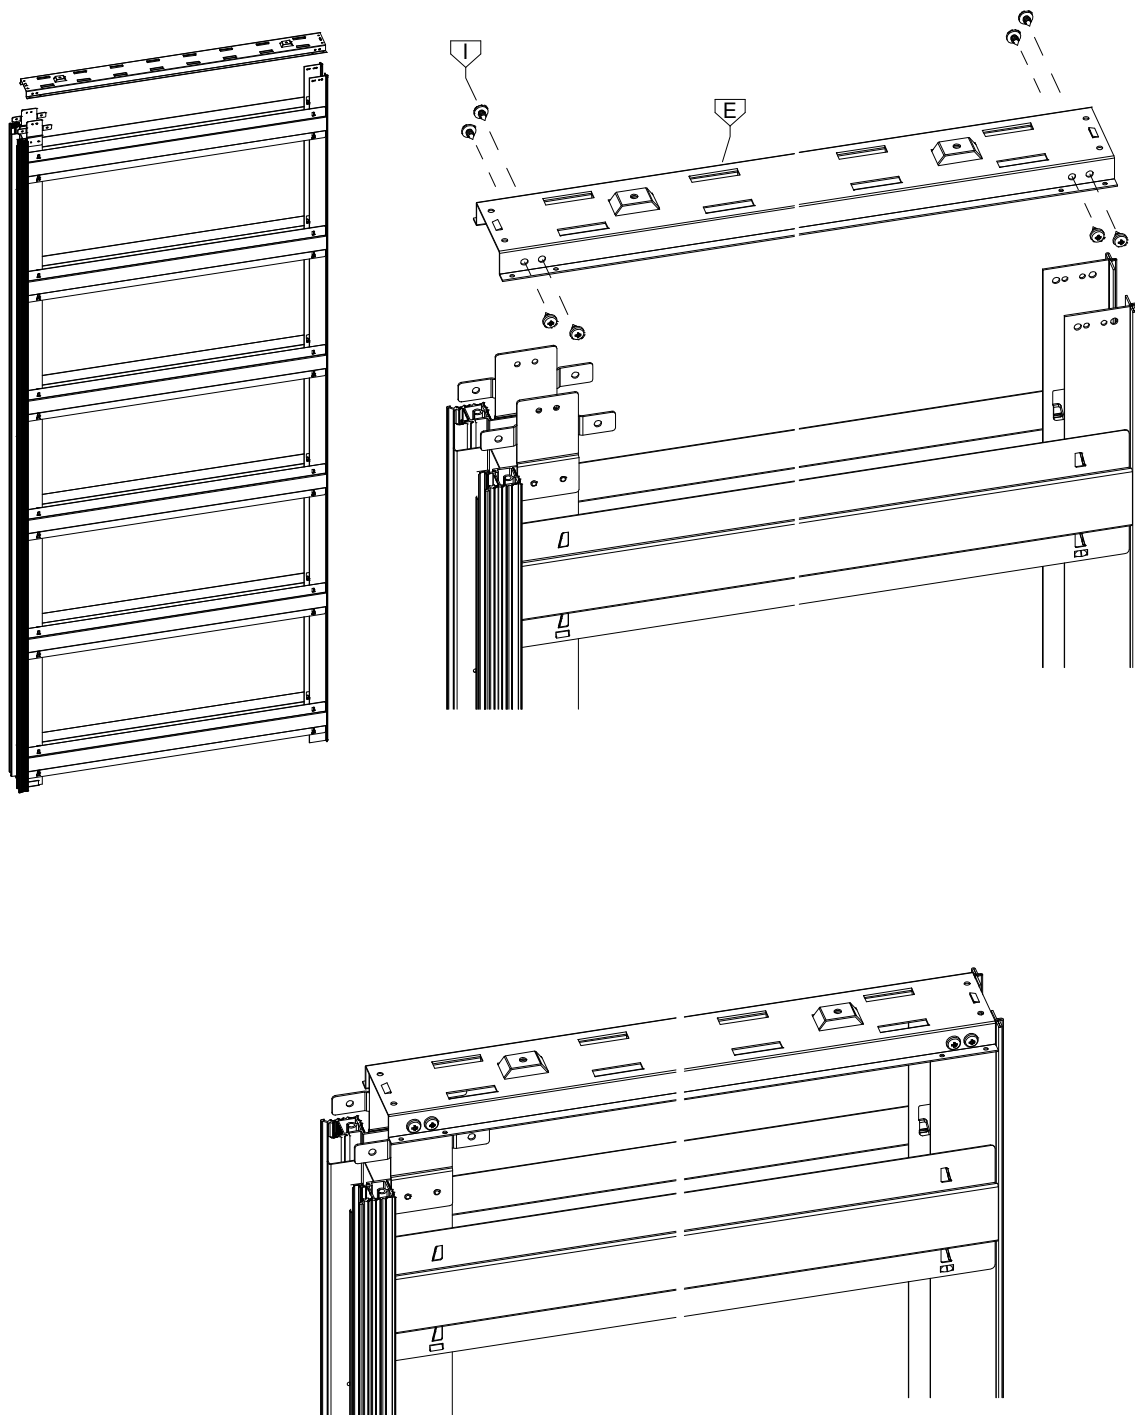

Ermetika[®]
INSIDE WALLS

SETUP INSTRUCTION

Evokit Absolute

CONTENTS

Standard equipment

Tools

Overall view

INDEX

Setup for 100 finished wall	3-6
Setup for 125 finished wall	7-10
Setup plasterboard	11-12
Perimeter profiles plastering	13

SETUP

1.1

1.2

Subject to misprints, errors and technical modifications.
All dimensions are in mm

1.3

1.4

Subject to misprints, errors and technical modifications.
All dimensions are in mm

SETUP

2.1

2.2

2.3

2.4

Subject to misprints, errors and technical modifications.
All dimensions are in mm

3.1

3.2

Subject to misprints, errors and technical modifications.
All dimensions are in mm

SETUP

3.3

HORIZONTAL SECTION

VERTICAL SECTION