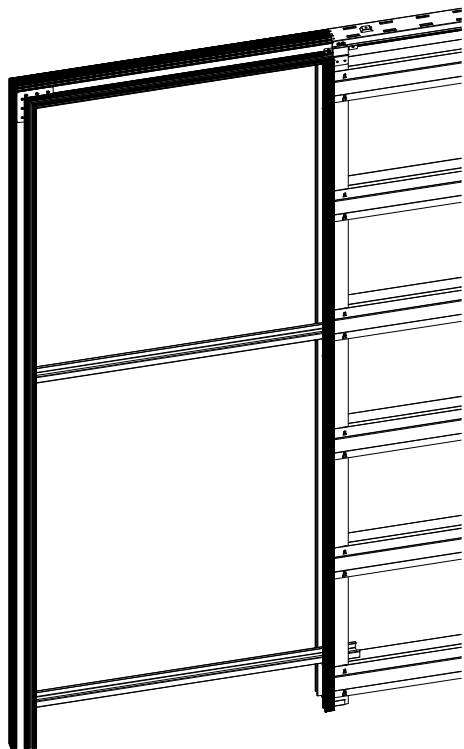

Setup for 100 finished wall	3-6
Setup for 125 finished wall	7-10
Setup plasterboard	11-12
Perimeter profiles plastering	13

SETUP

1.1

1.2

Subject to misprints, errors and technical modifications.
All dimensions are in mm

1.3

1.4

Subject to misprints, errors and technical modifications.
All dimensions are in mm

SETUP

2.1

2.2

2.3

2.4

Subject to misprints, errors and technical modifications.
All dimensions are in mm

3.1

3.2

Subject to misprints, errors and technical modifications.
All dimensions are in mm

SETUP

3.3

HORIZONTAL SECTION

VERTICAL SECTION