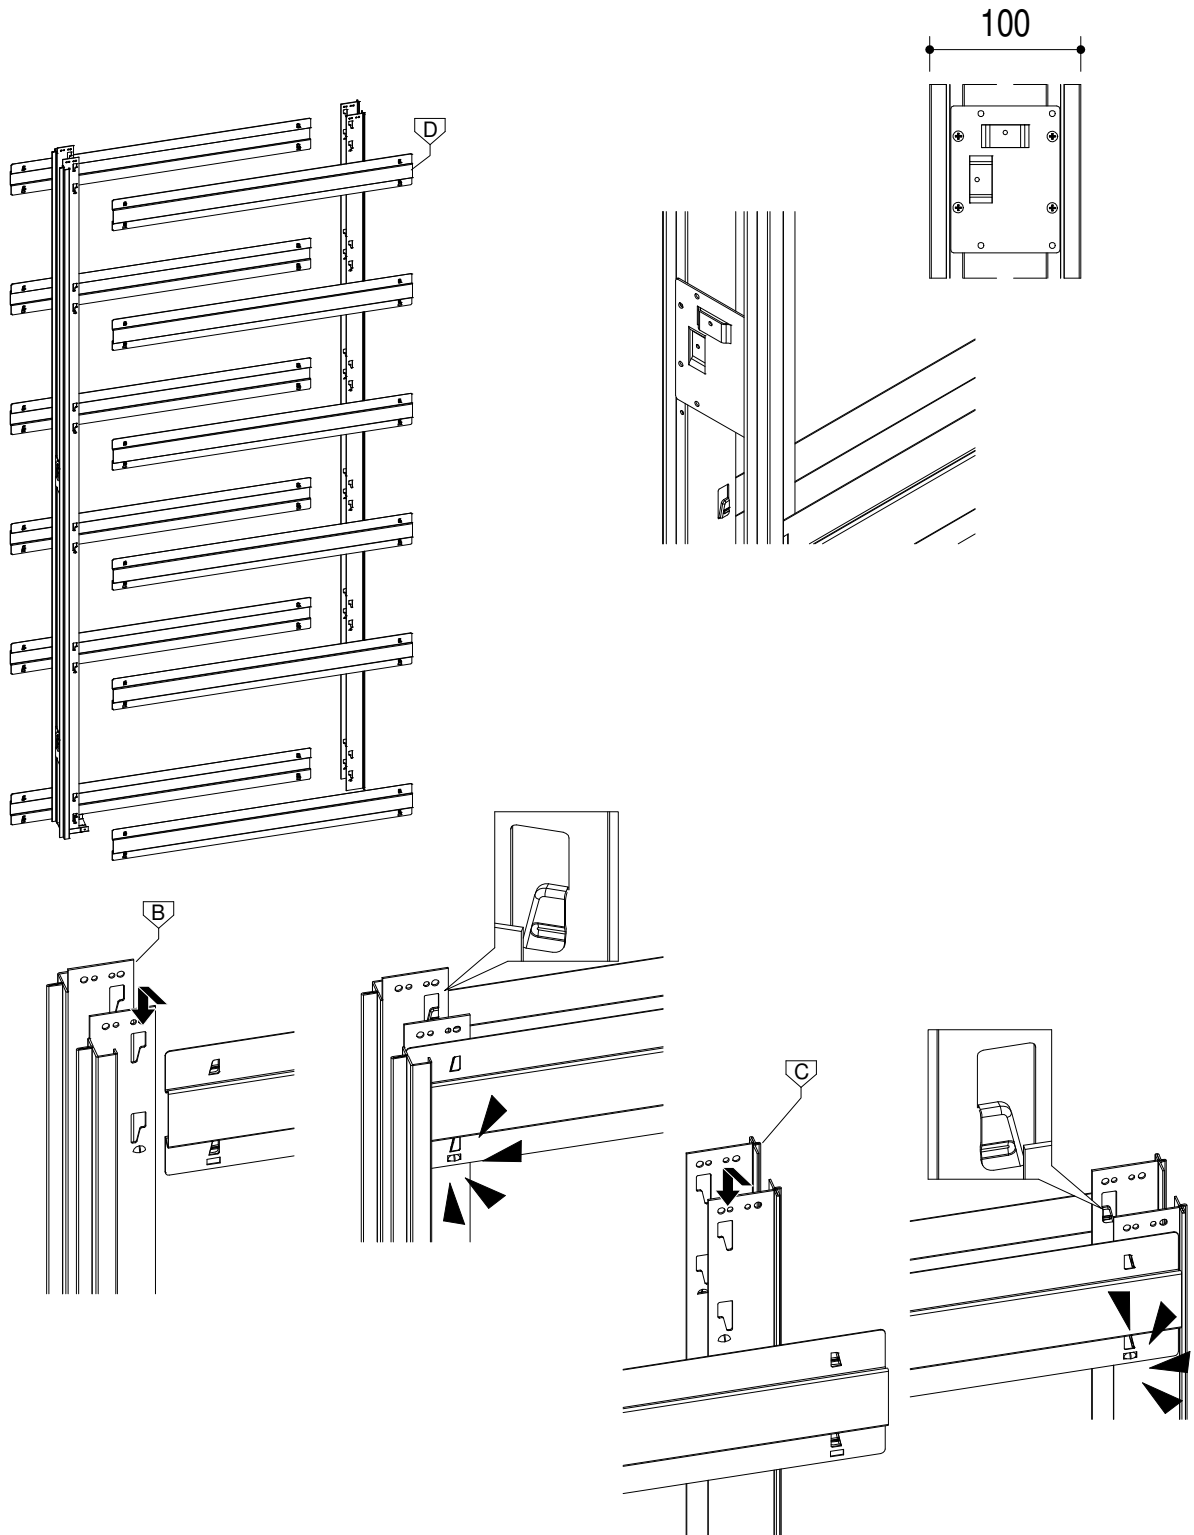

Ermetika[®]
INSIDE WALLS

SETUP INSTRUCTION

Evokit

Standard equipment

Tools

Overall view

INDEX

| | |
|-----------------------------|-------|
| Setup for 100 finished wall | 3-6 |
| Setup for 125 finished wall | 7-10 |
| Setup plasterboard | 11-13 |

1.1

1.2

1.3

1.4

Subject to misprints, errors and technical modifications.
All dimensions are in mm

2.1

2.2

2.3

Subject to misprints, errors and technical modifications.
All dimensions are in mm

2.4

2.5

3.1

3.2

Subject to misprints, errors and technical modifications.
All dimensions are in mm

3.3

3.4