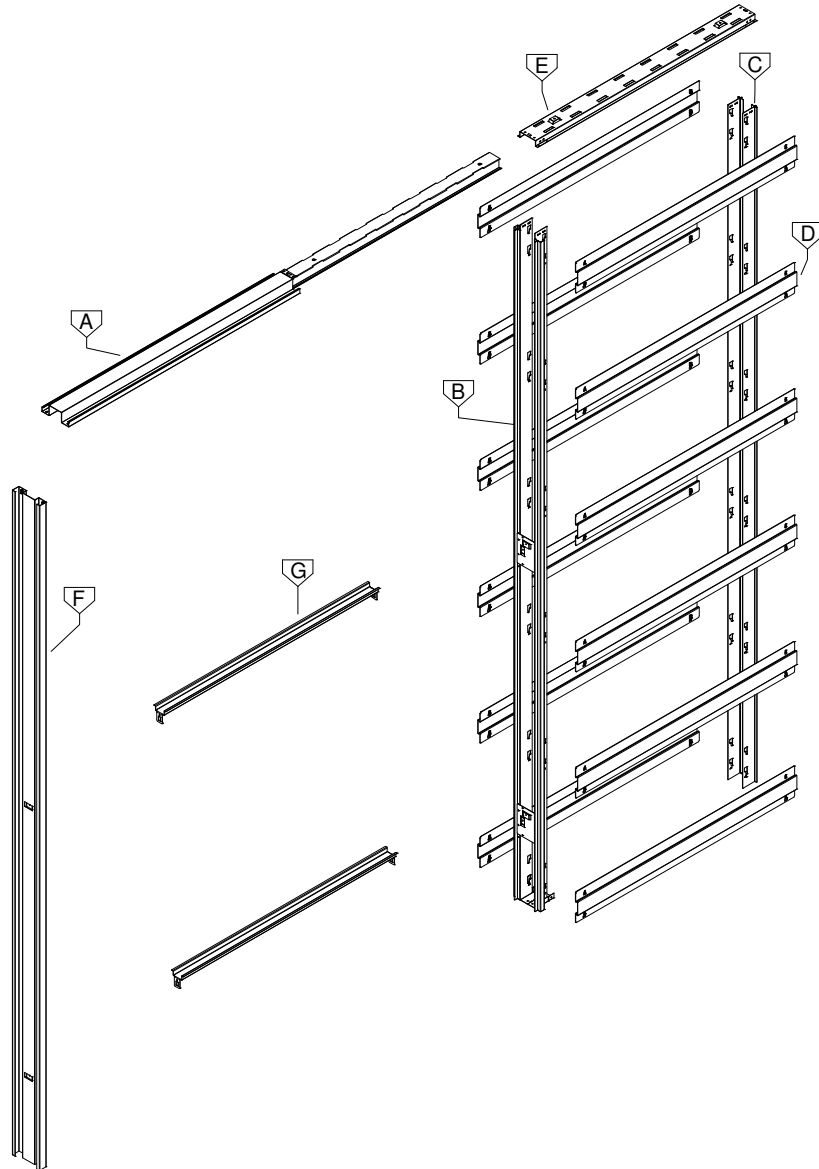

Ermetika[®]
INSIDE WALLS

SETUP INSTRUCTION

Evokit

Standard equipment

Tools

Overall view

INDEX

| | |
|-----------------------------|-------|
| Setup for 100 finished wall | 3-6 |
| Setup for 125 finished wall | 7-10 |
| Setup plasterboard | 11-13 |

1.1

1.2

1.3

1.4

Subject to misprints, errors and technical modifications.
All dimensions are in mm

2.1

2.2

2.3

Subject to misprints, errors and technical modifications.
All dimensions are in mm

2.4

2.5

3.1

3.2

Subject to misprints, errors and technical modifications.
All dimensions are in mm

3.3

3.4