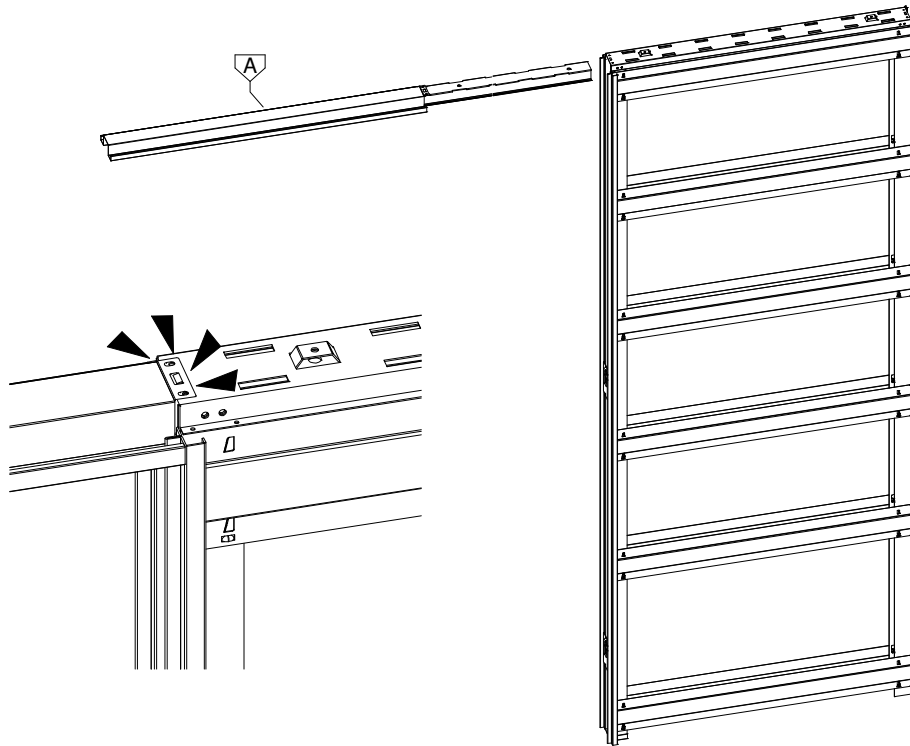

Ermetika[®]
INSIDE WALLS

SETUP INSTRUCTION

Evokit

Standard equipment

Tools

Overall view

INDEX

| | |
|-----------------------------|-------|
| Setup for 100 finished wall | 3-6 |
| Setup for 125 finished wall | 7-10 |
| Setup plasterboard | 11-13 |

1.1

1.2

1.3

1.4

Subject to misprints, errors and technical modifications.
All dimensions are in mm

2.1

2.2

2.3

Subject to misprints, errors and technical modifications.
All dimensions are in mm

2.4

2.5

3.1

3.2

Subject to misprints, errors and technical modifications.
All dimensions are in mm

3.3

3.4