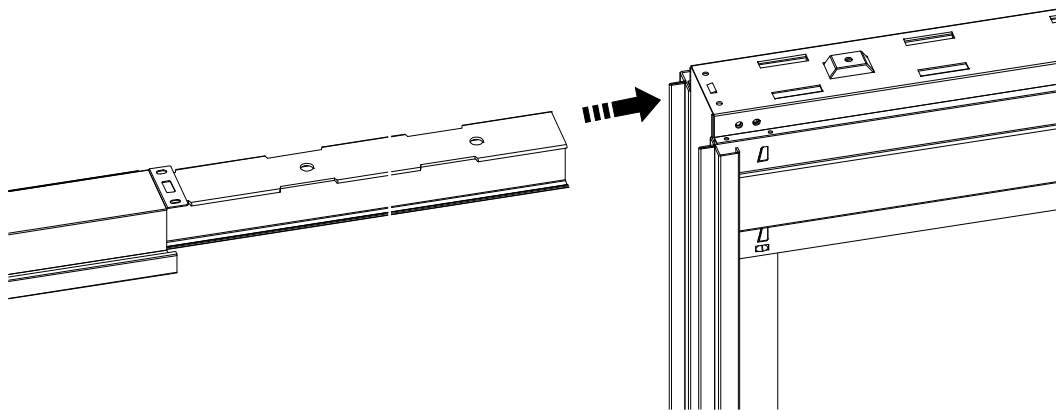

Ermetika[®]
INSIDE WALLS

SETUP INSTRUCTION

Evokit

Standard equipment

Tools

Overall view

INDEX

| | |
|-----------------------------|-------|
| Setup for 100 finished wall | 3-6 |
| Setup for 125 finished wall | 7-10 |
| Setup plasterboard | 11-13 |

1.1

1.2

1.3

1.4

Subject to misprints, errors and technical modifications.
All dimensions are in mm

2.1

2.2

2.3

Subject to misprints, errors and technical modifications.
All dimensions are in mm

2.4

2.5

3.1

3.2

Subject to misprints, errors and technical modifications.
All dimensions are in mm

3.3

3.4