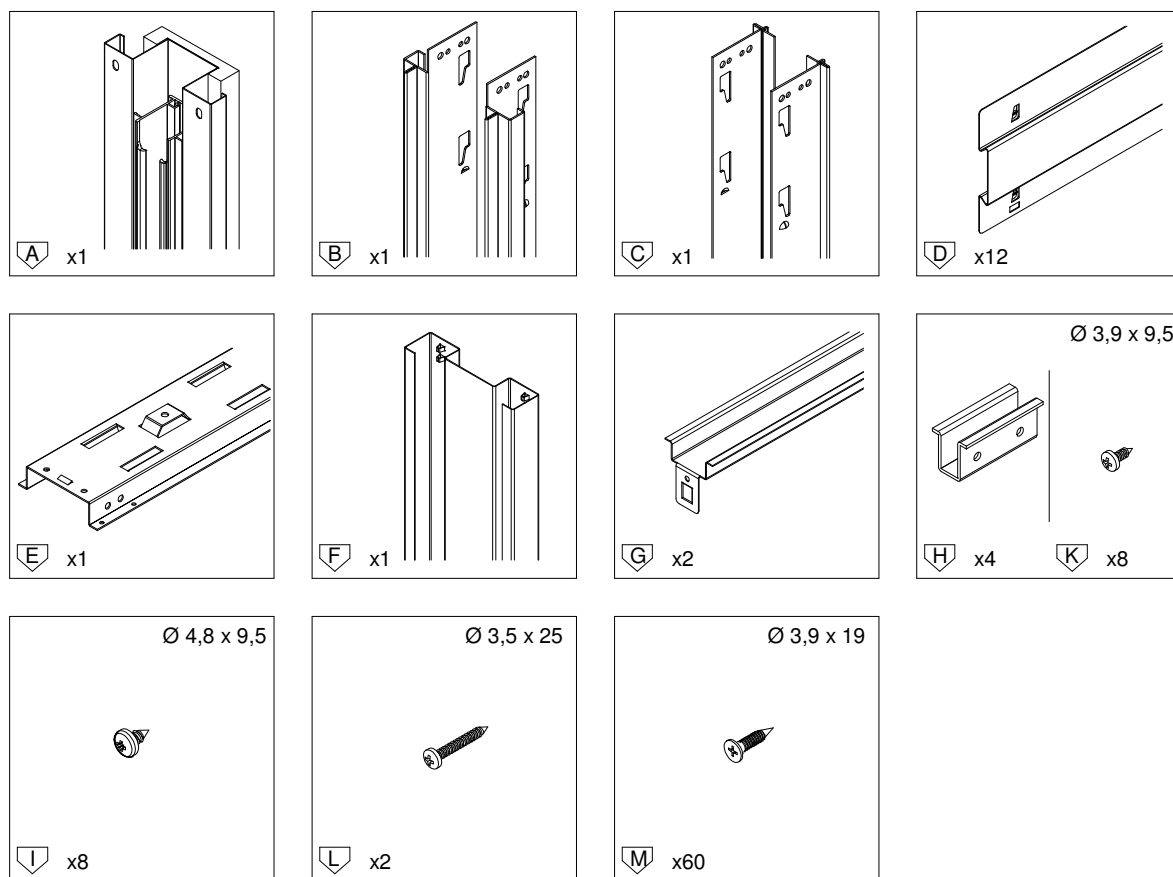

Ermetika[®]
INSIDE WALLS

SETUP INSTRUCTION

Evokit

Standard equipment

Tools

Overall view

INDEX

| | |
|-----------------------------|-------|
| Setup for 100 finished wall | 3-6 |
| Setup for 125 finished wall | 7-10 |
| Setup plasterboard | 11-13 |

1.1

1.2

1.3

1.4

Subject to misprints, errors and technical modifications.
All dimensions are in mm

2.1

2.2

2.3

Subject to misprints, errors and technical modifications.
All dimensions are in mm

2.4

2.5

3.1

3.2

Subject to misprints, errors and technical modifications.
All dimensions are in mm

3.3

3.4