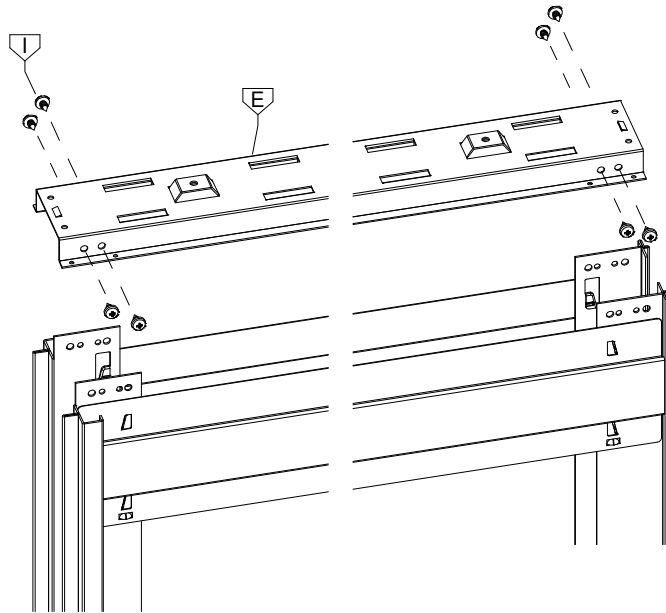

Ermetika[®]
INSIDE WALLS

SETUP INSTRUCTION

Evokit

Standard equipment

Tools

Overall view

INDEX

| | |
|-----------------------------|-------|
| Setup for 100 finished wall | 3-6 |
| Setup for 125 finished wall | 7-10 |
| Setup plasterboard | 11-13 |

1.1

1.2

1.3

1.4

Subject to misprints, errors and technical modifications.
All dimensions are in mm

2.1

2.2

2.3

Subject to misprints, errors and technical modifications.
All dimensions are in mm

2.4

2.5

3.1

3.2

Subject to misprints, errors and technical modifications.
All dimensions are in mm

3.3

3.4