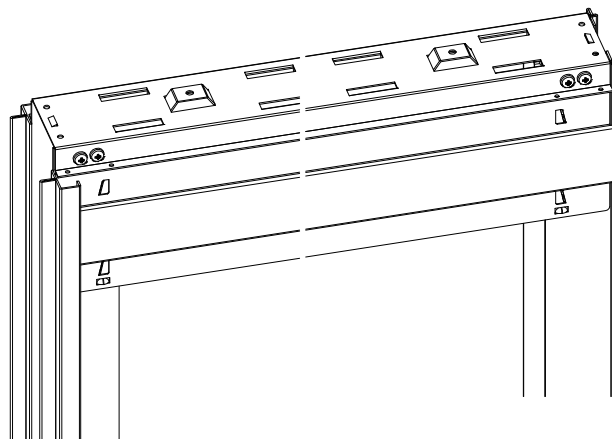

Ermetika[®]
INSIDE WALLS

SETUP INSTRUCTION

Evokit

Standard equipment

Tools

Overall view

INDEX

| | |
|-----------------------------|-------|
| Setup for 100 finished wall | 3-6 |
| Setup for 125 finished wall | 7-10 |
| Setup plasterboard | 11-13 |

1.1

1.2

1.3

1.4

Subject to misprints, errors and technical modifications.
All dimensions are in mm

2.1

2.2

2.3

Subject to misprints, errors and technical modifications.
All dimensions are in mm

2.4

2.5

3.1

3.2

Subject to misprints, errors and technical modifications.
All dimensions are in mm

3.3

3.4