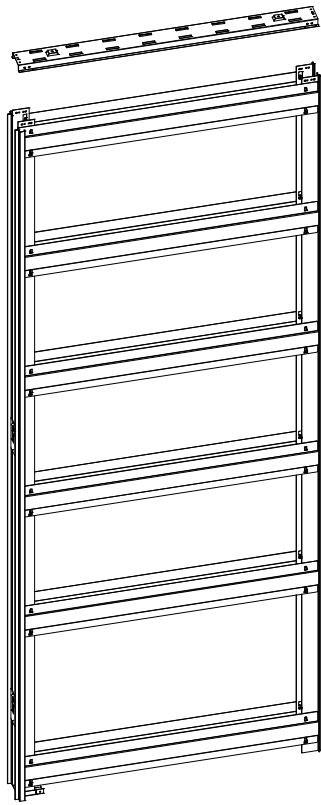

Ermetika[®]
INSIDE WALLS

SETUP INSTRUCTION

Evokit

Standard equipment

Tools

Overall view

INDEX

| | |
|-----------------------------|-------|
| Setup for 100 finished wall | 3-6 |
| Setup for 125 finished wall | 7-10 |
| Setup plasterboard | 11-13 |

1.1

1.2

1.3

1.4

Subject to misprints, errors and technical modifications.
All dimensions are in mm

2.1

2.2

2.3

Subject to misprints, errors and technical modifications.
All dimensions are in mm

2.4

2.5

3.1

3.2

Subject to misprints, errors and technical modifications.
All dimensions are in mm

3.3

3.4