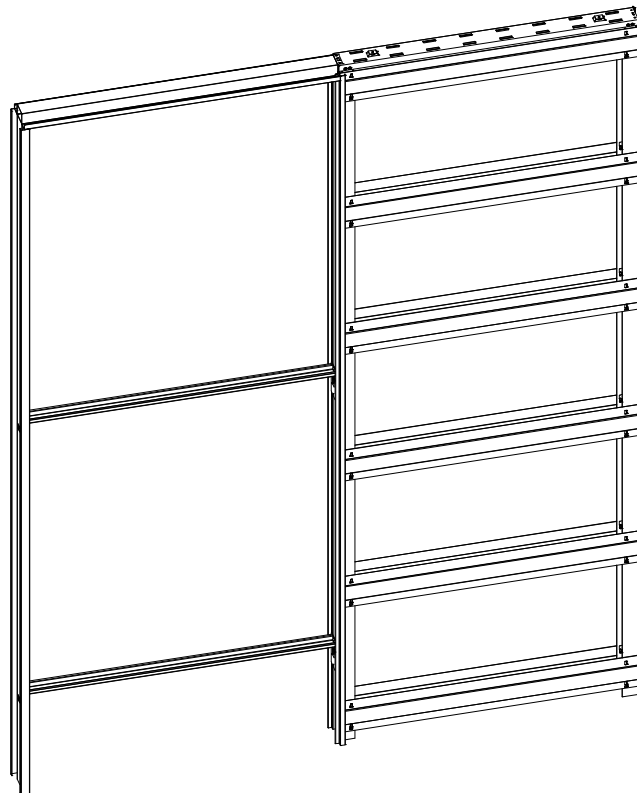

Ermetika[®]
INSIDE WALLS

SETUP INSTRUCTION

Evokit

Standard equipment

Tools

Overall view

INDEX

| | |
|-----------------------------|-------|
| Setup for 100 finished wall | 3-6 |
| Setup for 125 finished wall | 7-10 |
| Setup plasterboard | 11-13 |

1.1

1.2

1.3

1.4

Subject to misprints, errors and technical modifications.
All dimensions are in mm

2.1

2.2

2.3

Subject to misprints, errors and technical modifications.
All dimensions are in mm

2.4

2.5

3.1

3.2

Subject to misprints, errors and technical modifications.
All dimensions are in mm

3.3

3.4