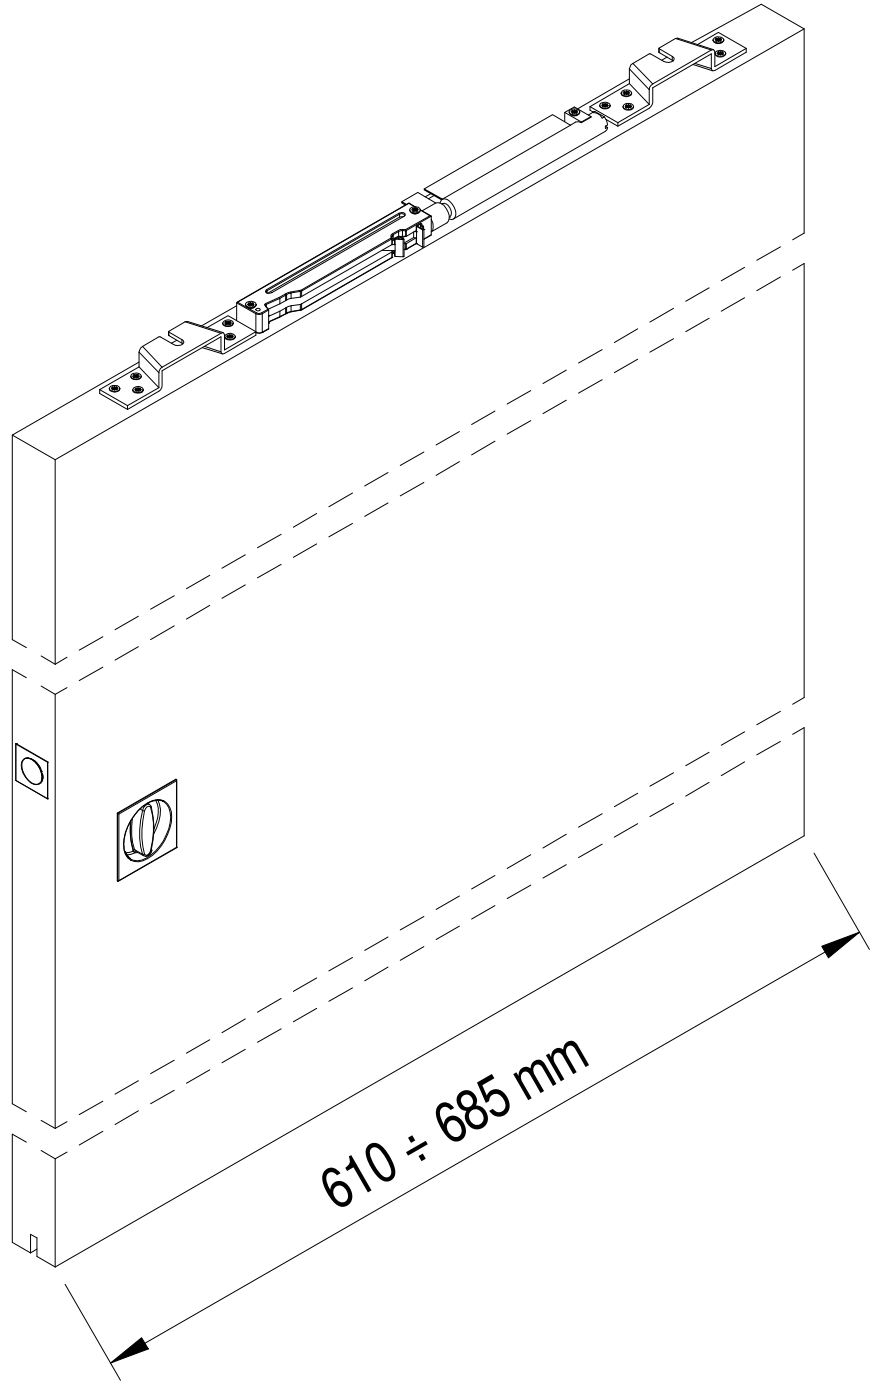

Ermëtika® Easystop 40 Kg

EN - SET UP INSTRUCTIONS EASYSTOP 40 KG

Tools

Standard equipment

x 1

x 1

x 2

x 3

1

2

3

4

5

6