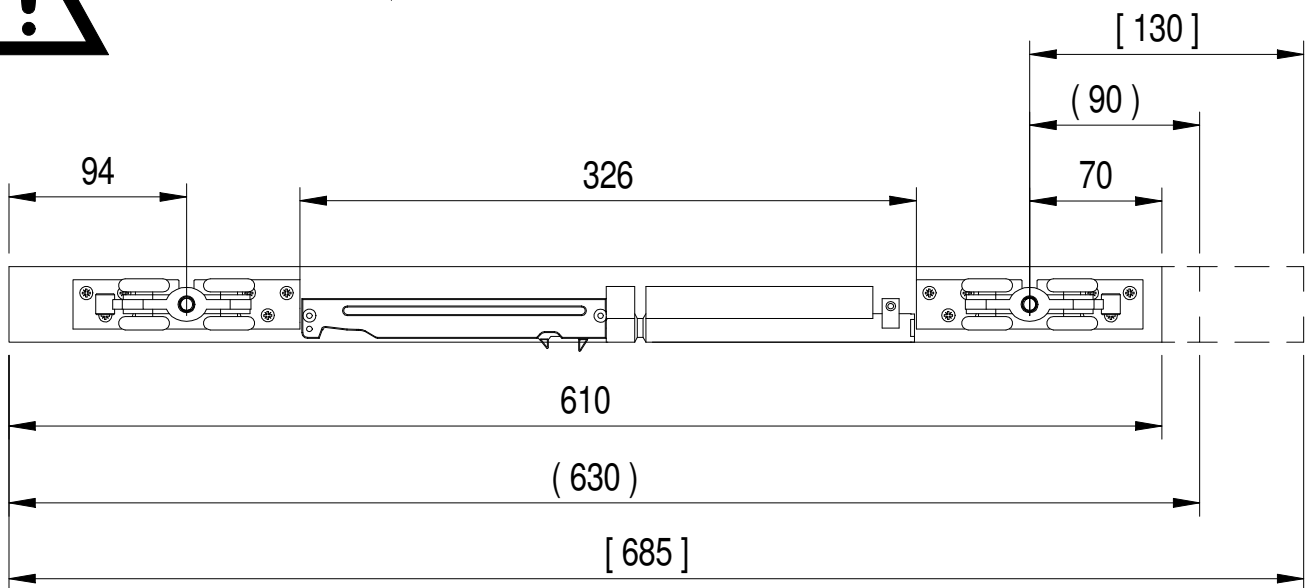

Ermëtika® Easystop 40 Kg

EN - SET UP INSTRUCTIONS EASYSTOP 40 KG

Tools

Standard equipment

x 1

x 1

x 2

x 3

1

2

3

4

5

6