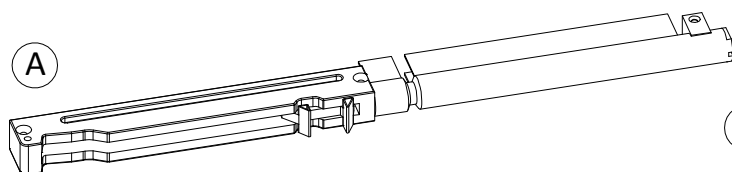

Ermëtika® Easystop 40 Kg

EN - SET UP INSTRUCTIONS EASYSTOP 40 KG

Tools

Standard equipment

x 1

x 1

x 2

x 3