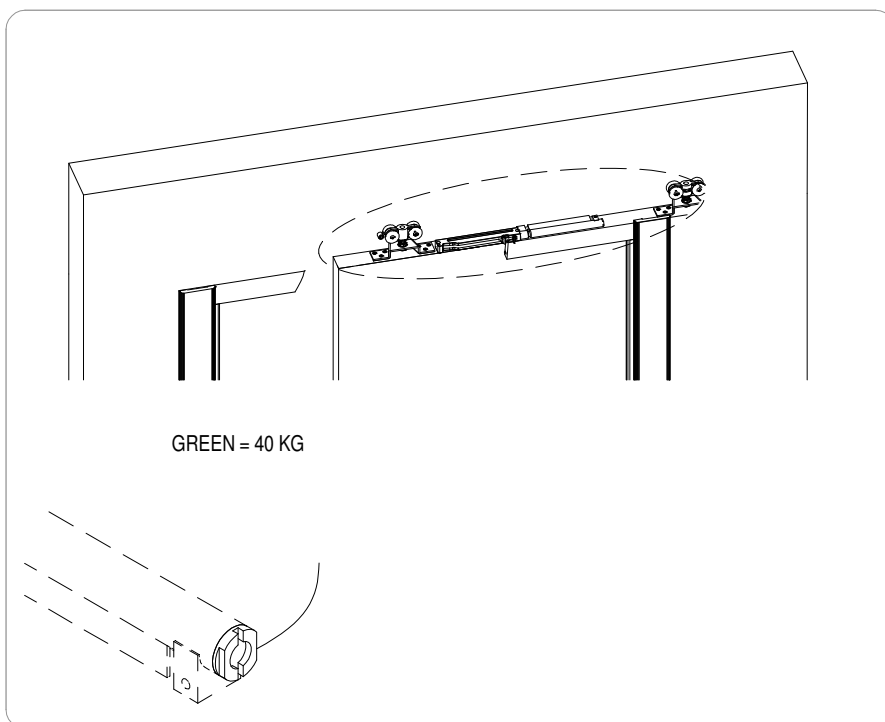

Ermëtika® Easystop 40 Kg

EN - SET UP INSTRUCTIONS EASYSTOP 40 KG

Tools

Standard equipment

x 1

x 1

x 2

x 3