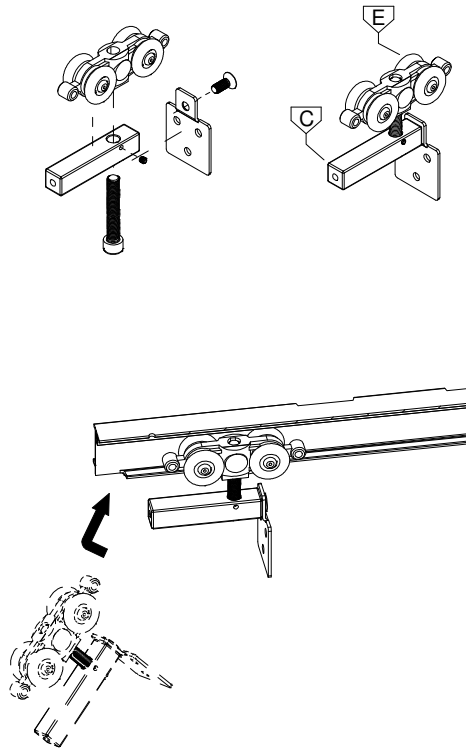

Ermetika[®]
INSIDE WALLS

DOOR INSTALLATION INSTRUCTION

CONTENTS

Standard equipment

Tools

Overall view

SETUP

1.1

1.2

SETUP

2.1

MOD. ABSOLUTE EVO

2.2

MOD. ABSOLUTE EVO

SETUP

2.3

3.1

C + E

B + E

Subject to misprints, errors and technical modifications.
All dimensions are in mm

SETUP

3.2

3.3

Subject to misprints, errors and technical modifications.
All dimensions are in mm