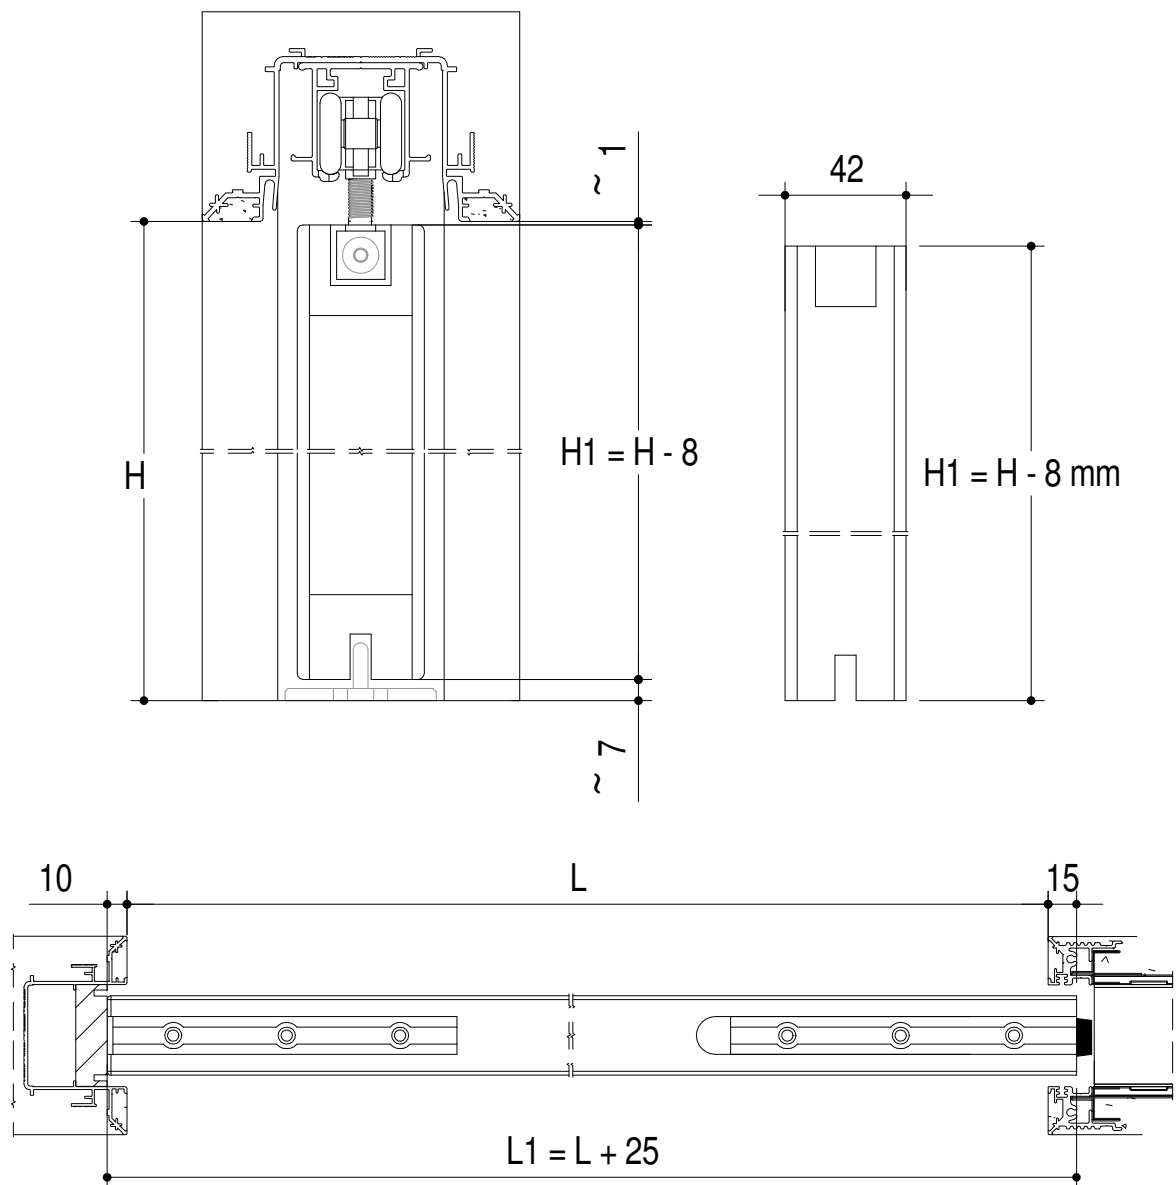

SETUP

2.1

MOD. ABSOLUTE EVO