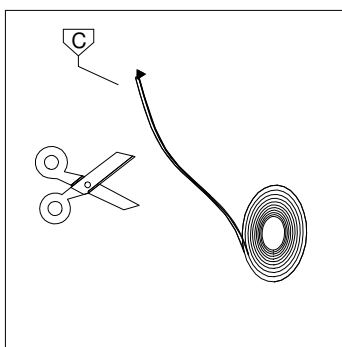

Ermetika[®]
INSIDE WALLS

DOOR INSTALLATION INSTRUCTION

CONTENTS

Standard equipment

Tools

Overall view

SETUP

1.1

1.2

SETUP

2.1

MOD. ABSOLUTE EVO

2.2

MOD. ABSOLUTE EVO

SETUP

2.3

3.1

C + E

B + E

Subject to misprints, errors and technical modifications.
All dimensions are in mm

SETUP

3.2

3.3

Subject to misprints, errors and technical modifications.
All dimensions are in mm