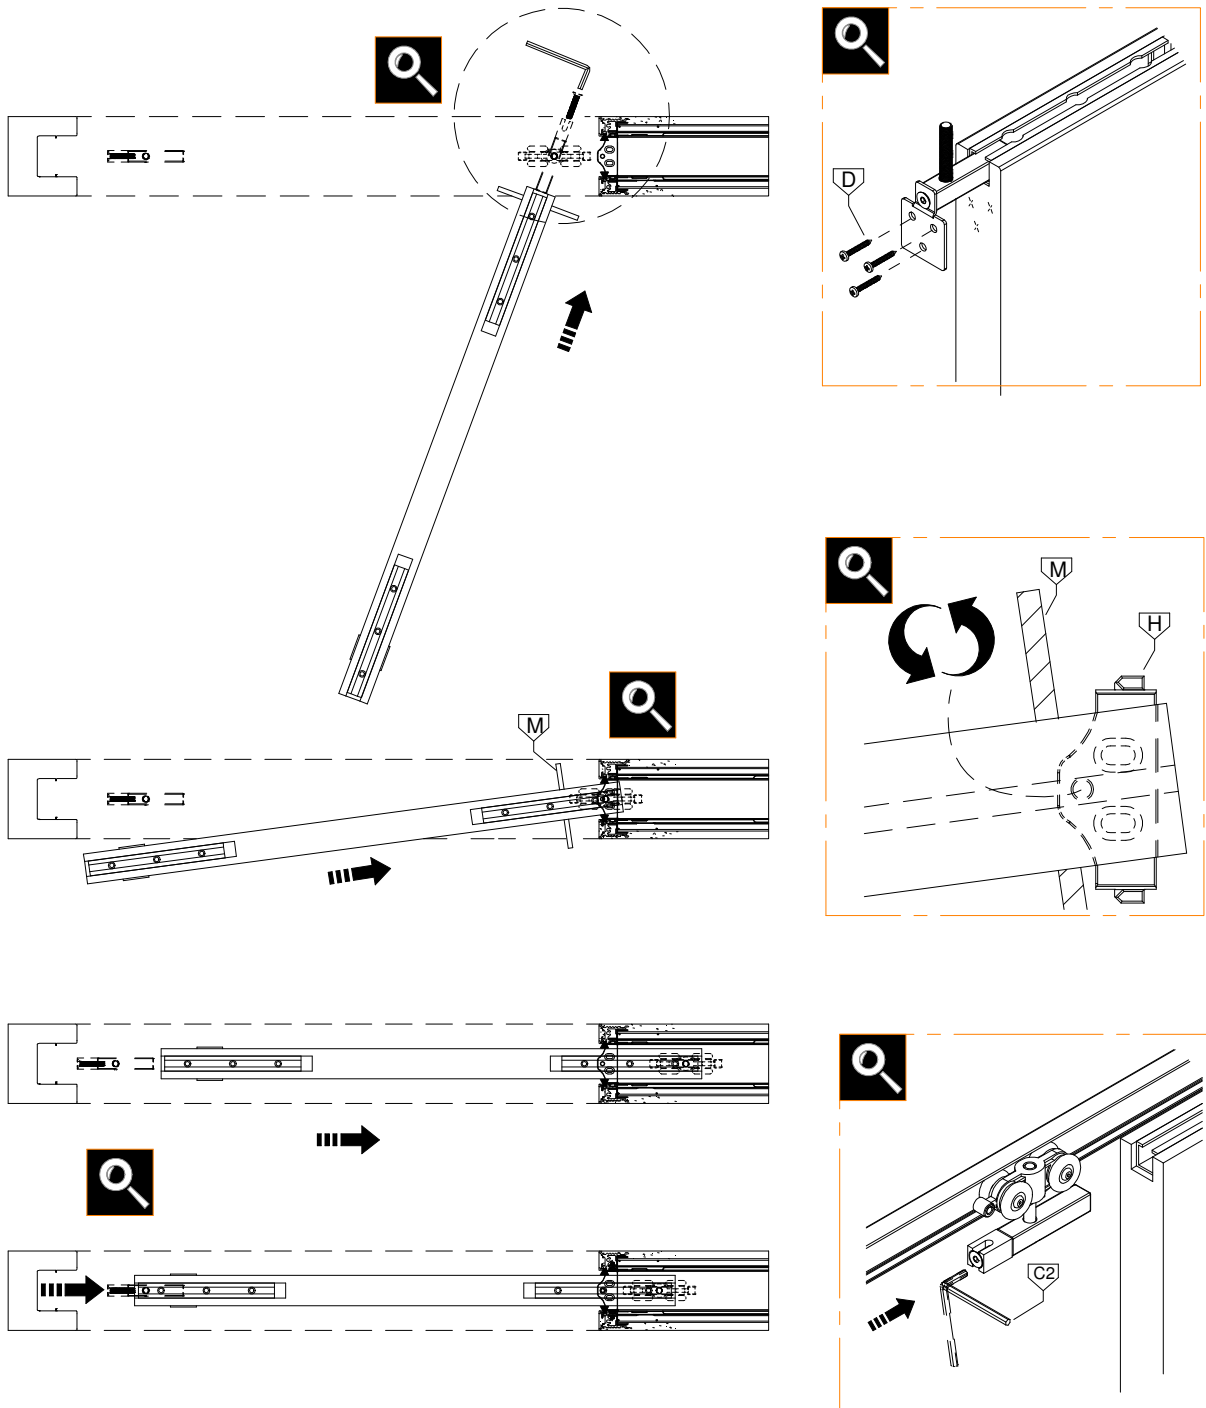

Ermetika[®]
INSIDE WALLS

DOOR INSTALLATION INSTRUCTION

CONTENTS

Standard equipment

Tools

Overall view

SETUP

1.1

3.1

C + E

B + E

Subject to misprints, errors and technical modifications.
All dimensions are in mm

SETUP

3.2

3.3

Subject to misprints, errors and technical modifications.
All dimensions are in mm