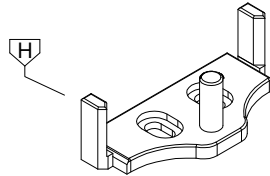

Ermetika[®]
INSIDE WALLS

DOOR INSTALLATION INSTRUCTION

CONTENTS

Standard equipment

Tools

Overall view

SETUP

1.1

1.2

SETUP

2.1

MOD. ABSOLUTE EVO

2.2

MOD. ABSOLUTE EVO

SETUP

2.3

3.1

C + E

B + E

Subject to misprints, errors and technical modifications.
All dimensions are in mm

SETUP

3.2

3.3

Subject to misprints, errors and technical modifications.
All dimensions are in mm