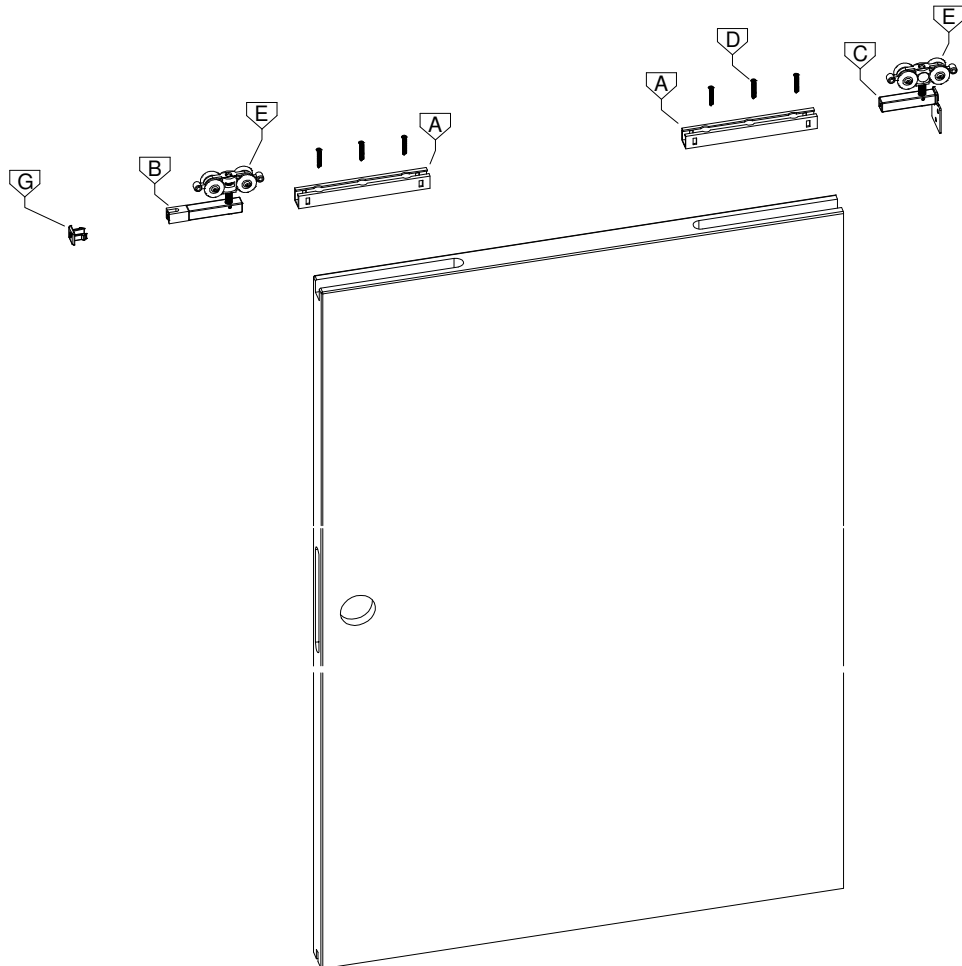

Ermetika[®]
INSIDE WALLS

DOOR INSTALLATION INSTRUCTION

CONTENTS

Standard equipment

Tools

Overall view

SETUP

1.1

1.2

SETUP

2.1

MOD. ABSOLUTE EVO

2.2

MOD. ABSOLUTE EVO

SETUP

2.3

3.1

C + E

B + E

Subject to misprints, errors and technical modifications.
All dimensions are in mm

SETUP

3.2

3.3

Subject to misprints, errors and technical modifications.
All dimensions are in mm