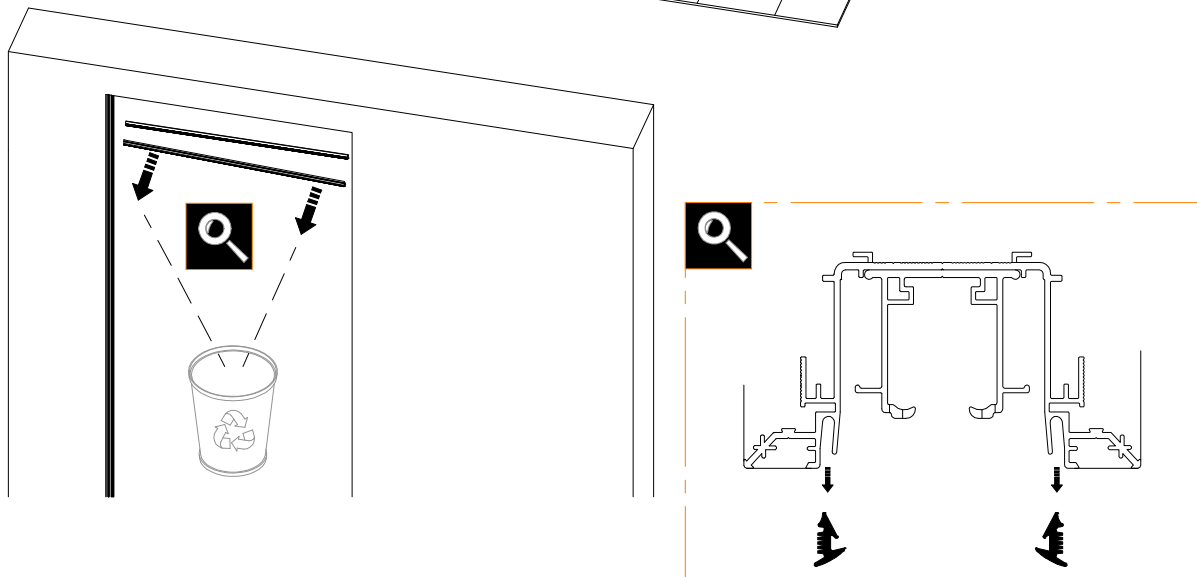

Ermetika[®]
INSIDE WALLS

DOOR INSTALLATION INSTRUCTION

CONTENTS

Standard equipment

Tools

Overall view

SETUP

1.1

1.2

SETUP

2.1

MOD. ABSOLUTE EVO

2.2

MOD. ABSOLUTE EVO

SETUP

2.3

3.1

C + E

B + E

Subject to misprints, errors and technical modifications.
All dimensions are in mm

SETUP

3.2

3.3

Subject to misprints, errors and technical modifications.
All dimensions are in mm