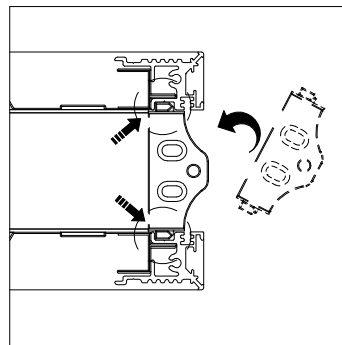

Ermetika[®]
INSIDE WALLS

DOOR INSTALLATION INSTRUCTION

CONTENTS

Standard equipment

Tools

Overall view

SETUP

1.1

1.2

SETUP

2.1

MOD. ABSOLUTE EVO

2.2

MOD. ABSOLUTE EVO

SETUP

2.3

3.1

C + E

B + E

Subject to misprints, errors and technical modifications.
All dimensions are in mm

SETUP

3.2

3.3

Subject to misprints, errors and technical modifications.
All dimensions are in mm