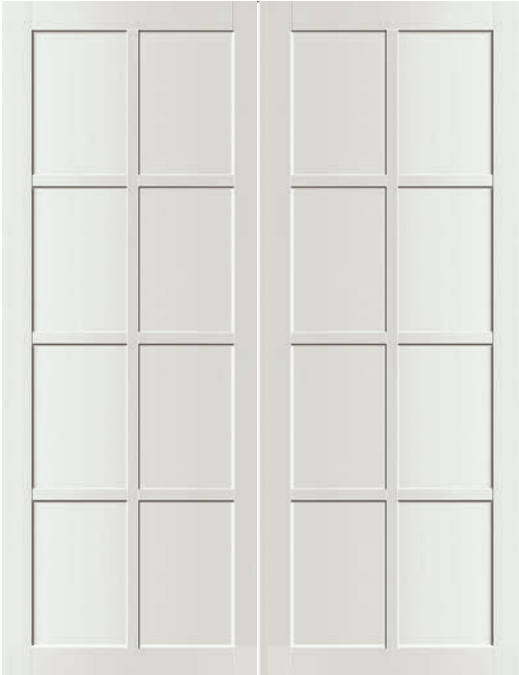

DD6402
TROMOSO
PANEL

DD6402
TROMOSO
GLAZED WITH
SMALL PANEL

DD6403
ORKNEY
PANEL

DD6403
ORKNEY
PANEL & GLAZED

Handmade Eco]Urban Doors- Designs] Door Pairs

DD6318
PERTH
PANEL

DD6318
PERTH
PANEL

DD6400
OSLO
PANEL