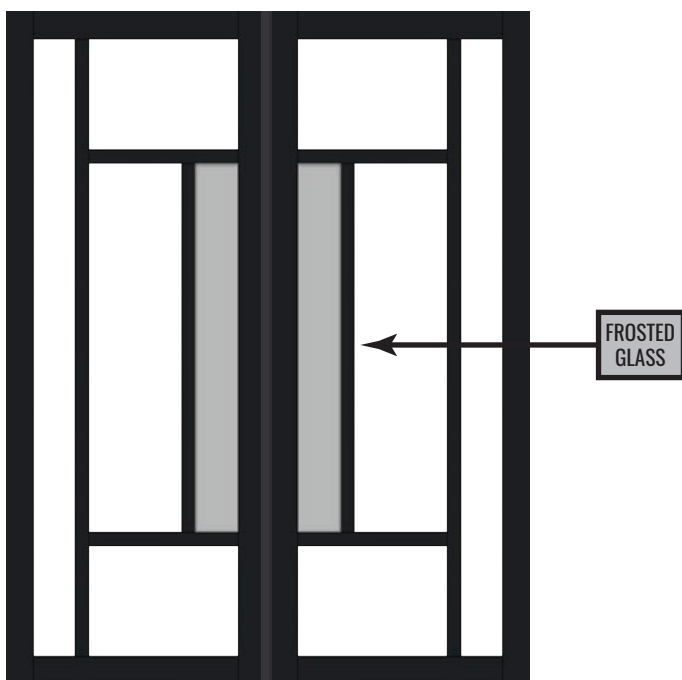

DD6438
PORTOBELLO
GLAZED