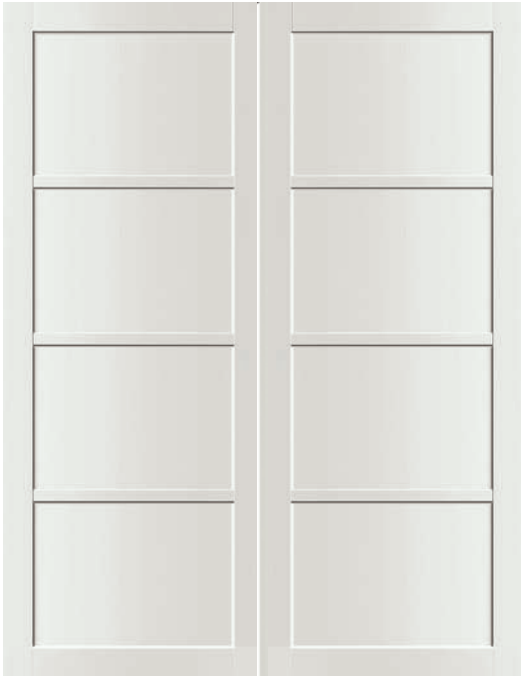

**DD6301
BALTIMORE
GLAZED**

**DD6305
MANCHESTER
PANEL**

**DD6306
MANCHESTER
GLAZED**

Handmade Eco]Urban Doors- Designs] Door Pairs

**DD6307
BROOKLYN
PANEL**

**DD6307
BROOKLYN
GLAZED**

**DD6310
STATEN
GLAZED & PANEL**