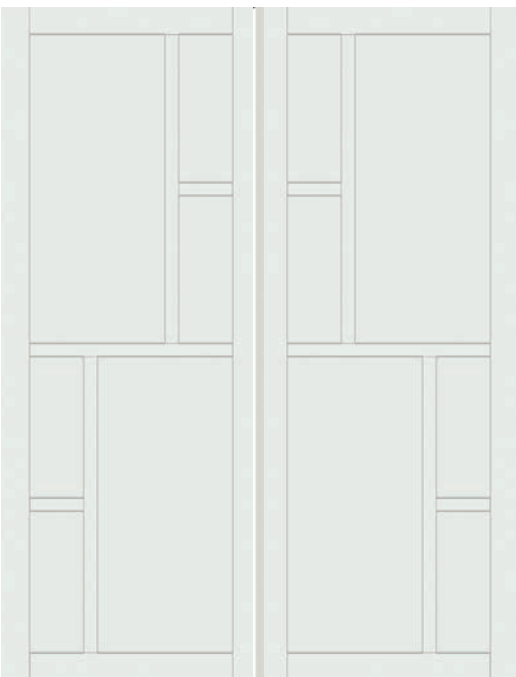

DD6419
CAIRO
PANEL