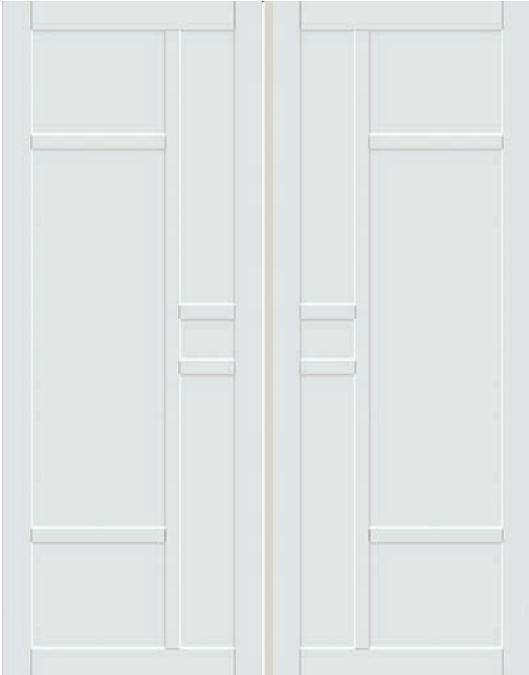

Handmade Eco]Urban Doors- Designs] Door Pairs

DD6429
ISLA
PANEL