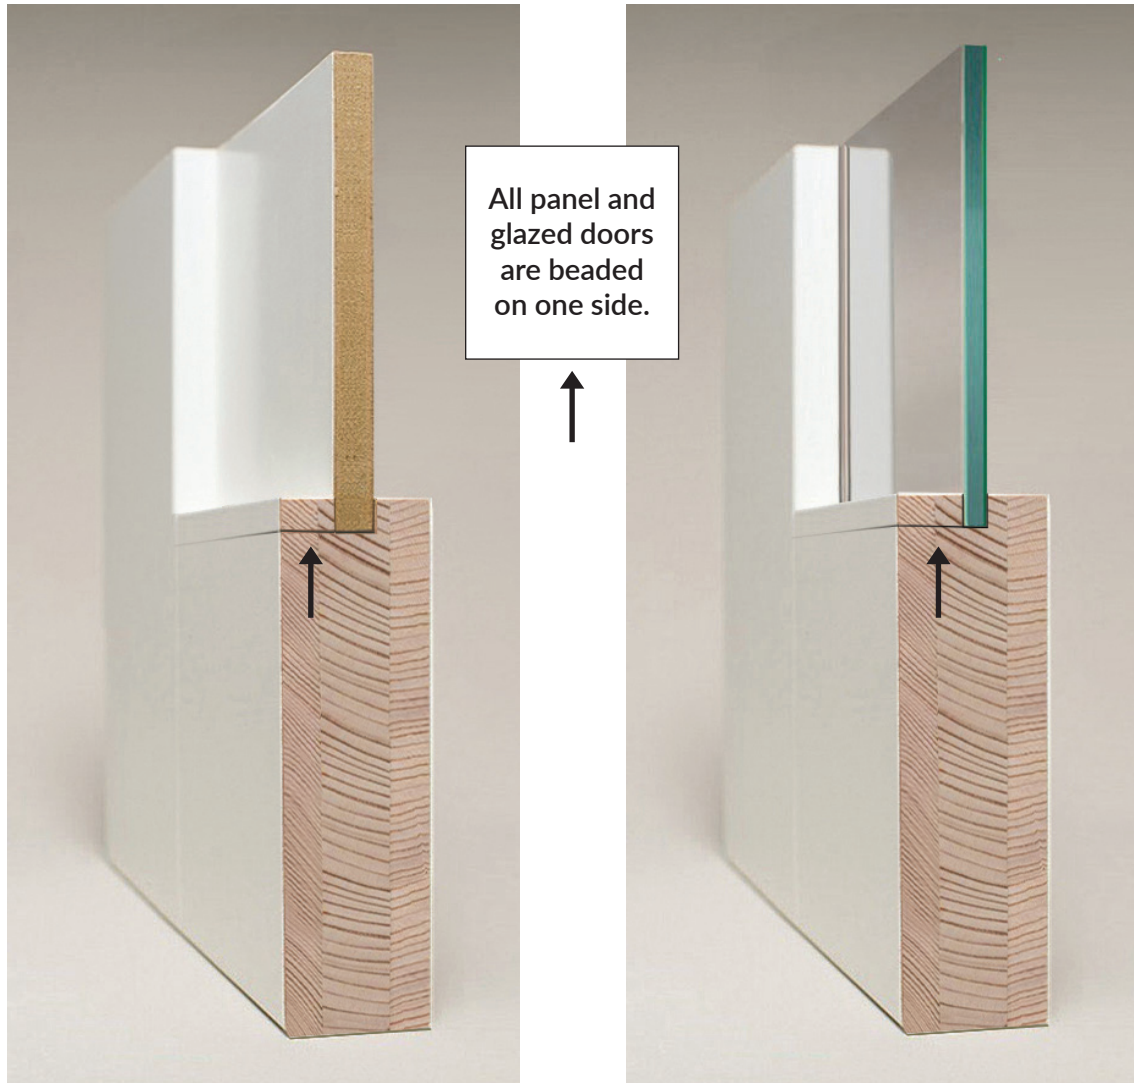

Handmade Eco]Urban Doors- Panel ¶ Glass Options

Panel Doors:

Rails & Stiles: Solid laminated timber.

Panels: 9mm thick moisture resistant MDF, recessed within the door thickness.

Finish: Premium Primed

Glazed Doors:

Rails & Stiles: Solid laminated timber.

Glass: All doors except Baltimore will be 4mm Toughened glass, some of the smallest panes may be 4mm annealed glass, Baltimore doors are glazed with 6mm thick glass.

Finish: Premium Primed