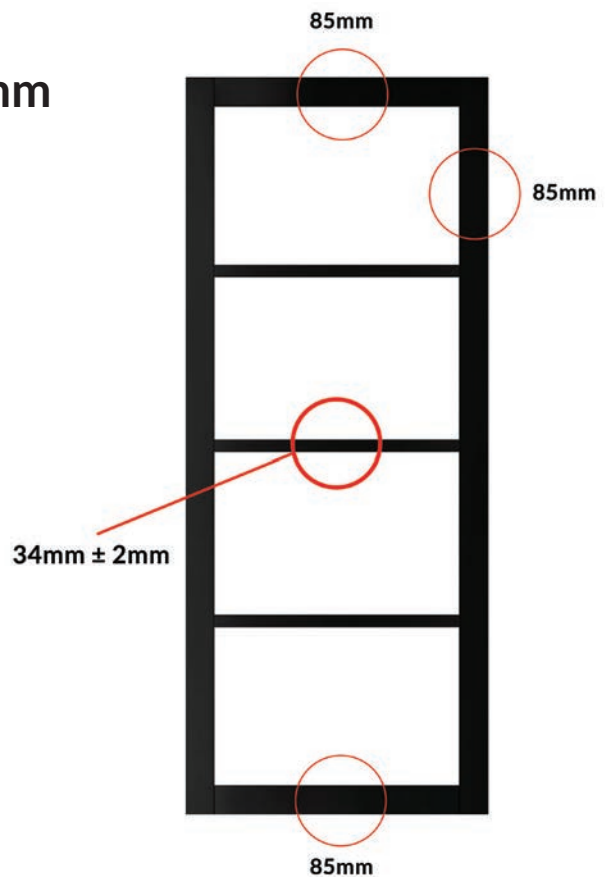

Handmade Eco]Urban Doors- Thickness\Stiles ¶ Rails\Core

Rails and Stiles are 85mm Astragals are all nominal 34mm ± 2mm

These heavily dowel jointed solid laminated wood doors are **40mm thick** and are designed to meet the most demanding quality requirements. Eco-Urban are **British made** industrial style doors, made of sustainable, fast growing solid laminated timber .