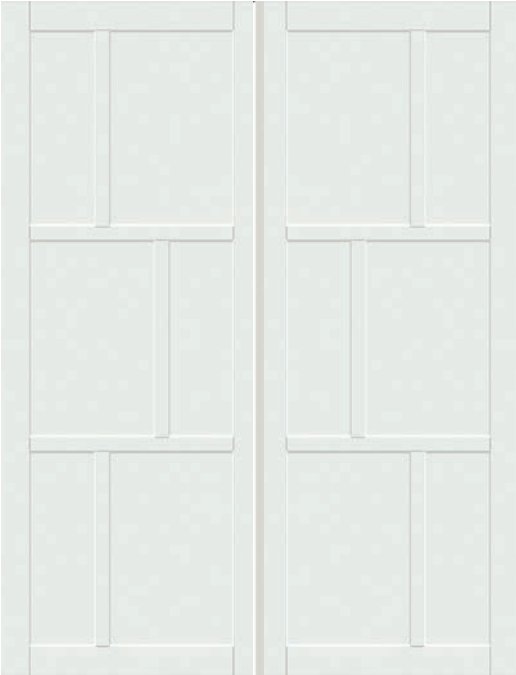

Handmade Eco]Urban Doors- Designs] Door Pairs

DD6422
MILAN
PANEL