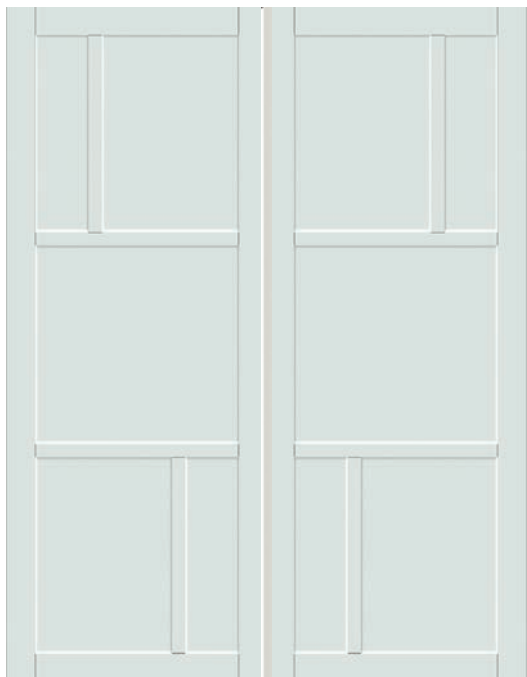

Handmade Eco]Urban Doors- Designs] Door Pairs

DD6432
ARRAN
PANEL