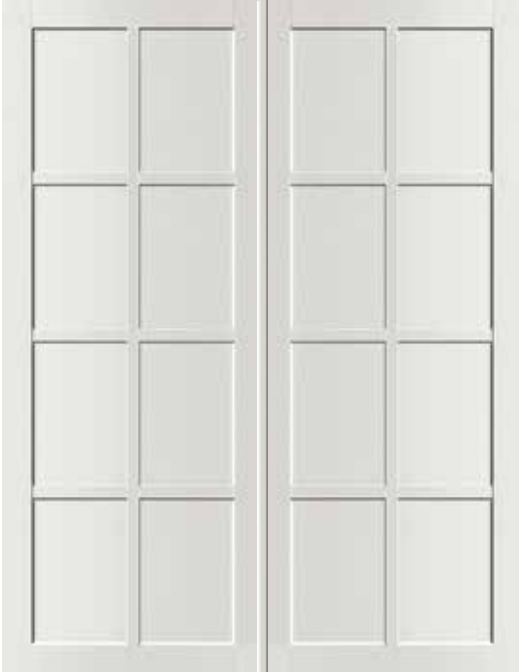

Handmade Eco-Urban Doors: Designs - Door Pairs

DD6318
PERTH
PANEL