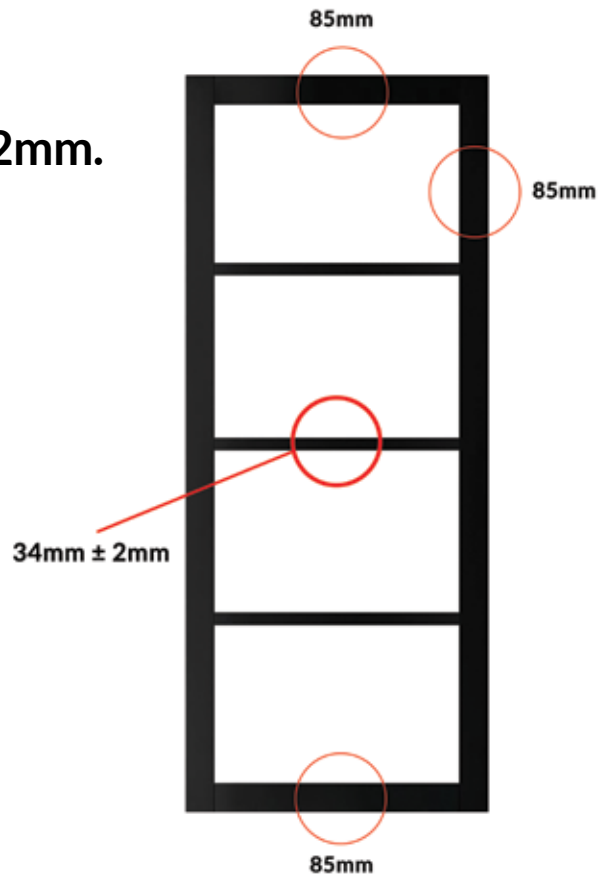

Handmade Eco-Urban Doors: Thickness, Stiles & Rails, Core

Rail & Stile breadths are 85mm, astragals are 34x40mm. All dimensions and thicknesses are ± 2 mm.

These heavily dowel jointed solid laminated wood doors are **40mm thick** and are designed to meet the most demanding quality requirements. Eco-Urban are **British made** industrial style doors, made of sustainable, fast growing solid laminated timber .