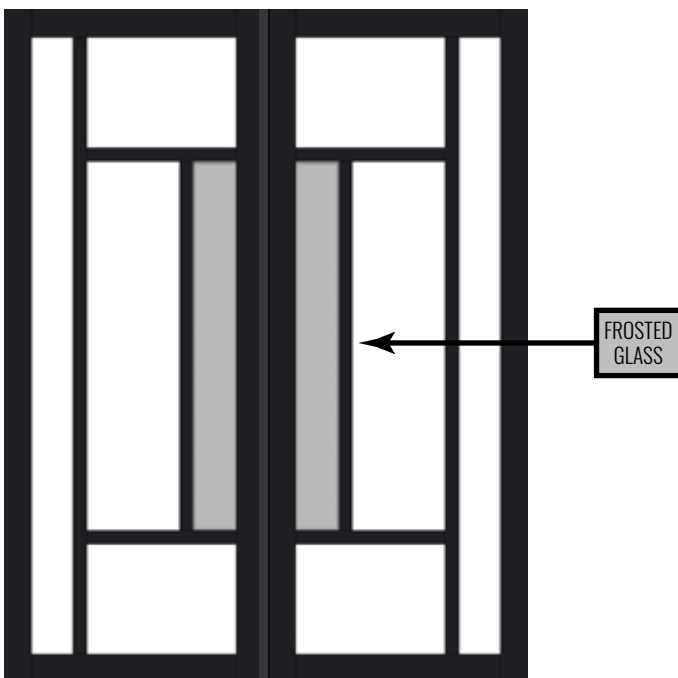

# Handmade Eco-Urban Doors: Designs - Door Pairs

DD6437  
MORNINGSIDE  
PANEL

DD6437  
MORNINGSIDE  
GLAZED

DD6438  
PORTOBELLO  
GLAZED