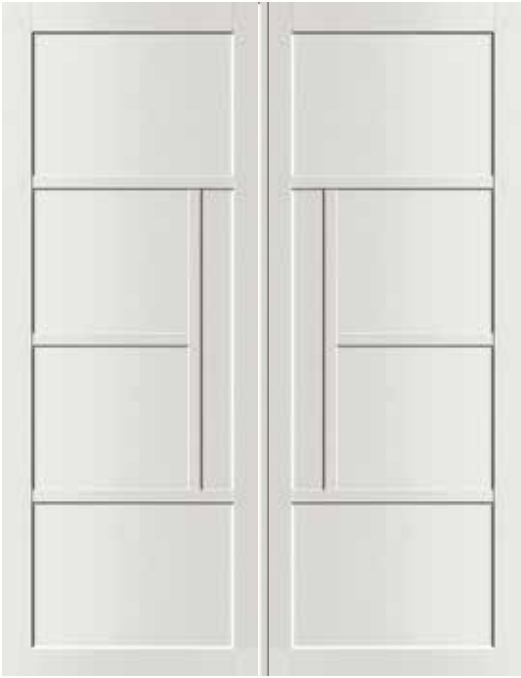

Handmade Eco-Urban Doors: Designs - Door Pairs

**DD6311
BOSTON
PANEL**