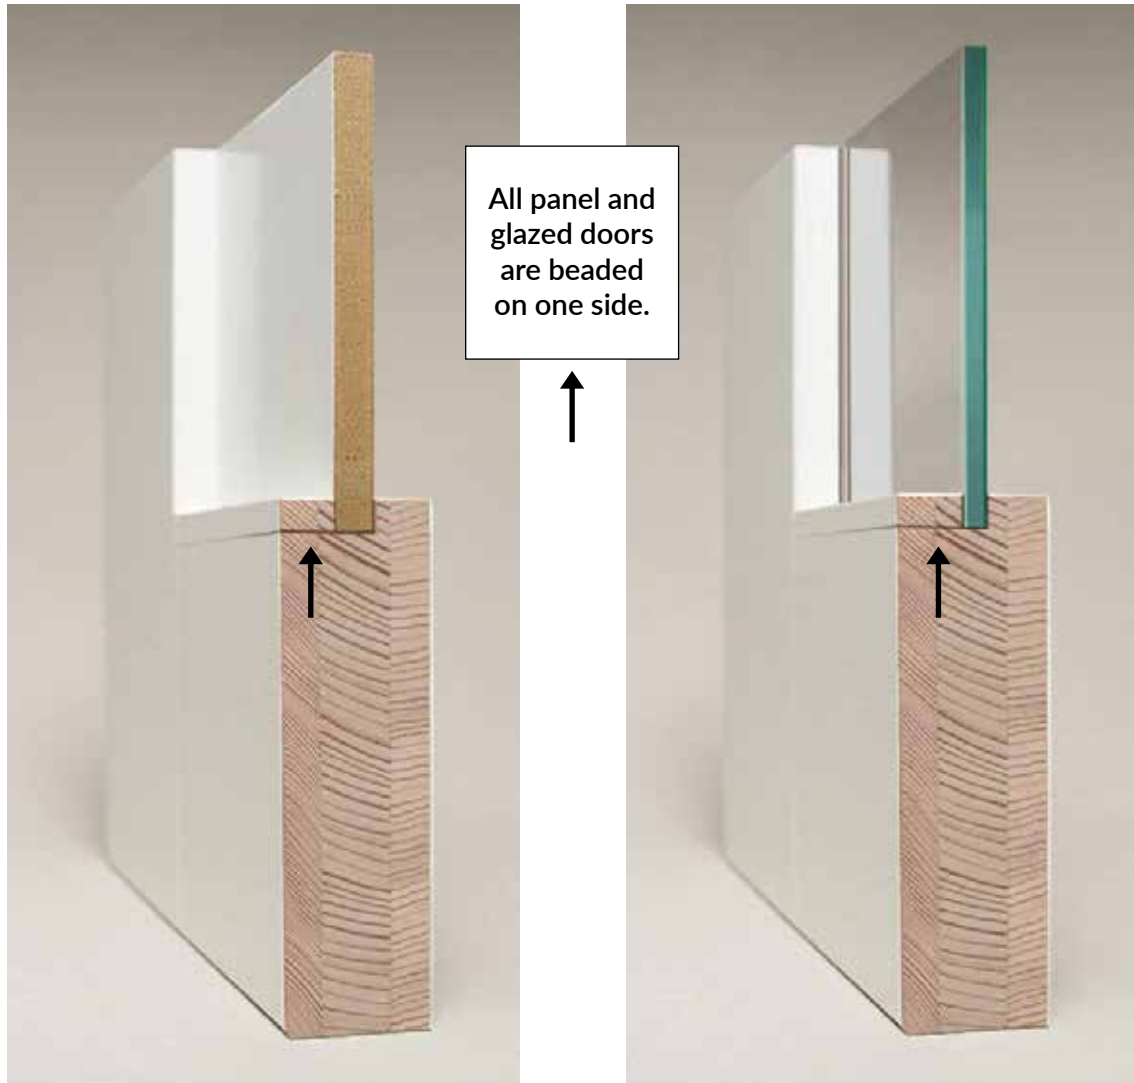

Handmade Eco-Urban Doors: Panel & Glass Options

Panel Doors:

Rails & Stiles: Solid laminated timber.

Panels: 9mm thick moisture resistant MDF, recessed within the door thickness.

Finish: Premium Primed

Glazed Doors:

Rails & Stiles: Solid laminated timber.

Glass: All doors except Baltimore will be 4mm Toughened glass, some of the smallest panes may be 4mm annealed glass, Baltimore doors are glazed with 6mm thick glass.

Finish: Premium Primed