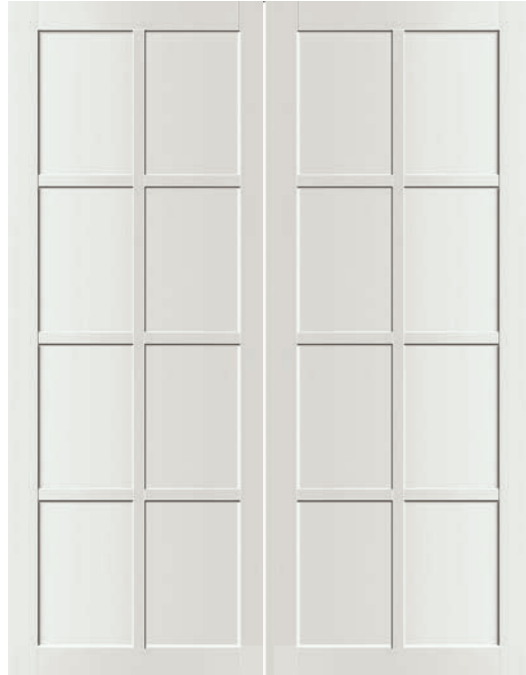

Handmade Eco-Urban Pocket Doors: Designs - Double Doors

DD6318
PERTH
PANEL