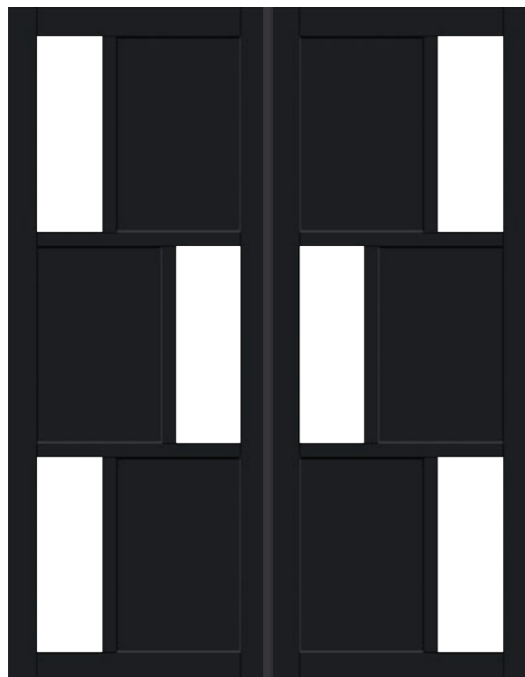

DD6422
MILAN
PANEL

DD6422
MILAN
GLAZED

Handmade Eco-Urban Pocket Doors: Designs - Double Doors

DD6424
KOCHI
PANEL

DD6424
KOCHI
GLAZED

DD6416
TOKYO
PANEL & GLAZED

DD6425
TASMANIA
GLAZED

FROSTED
GLASS