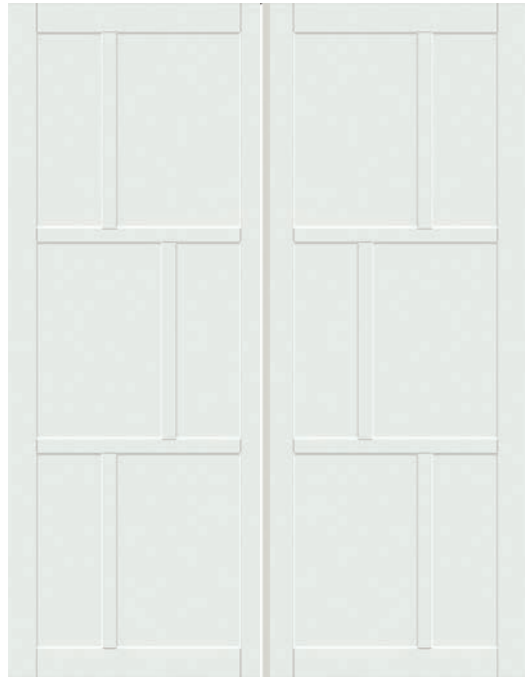

Handmade Eco-Urban Pocket Doors: Designs - Double Doors

DD6422
MILAN
PANEL