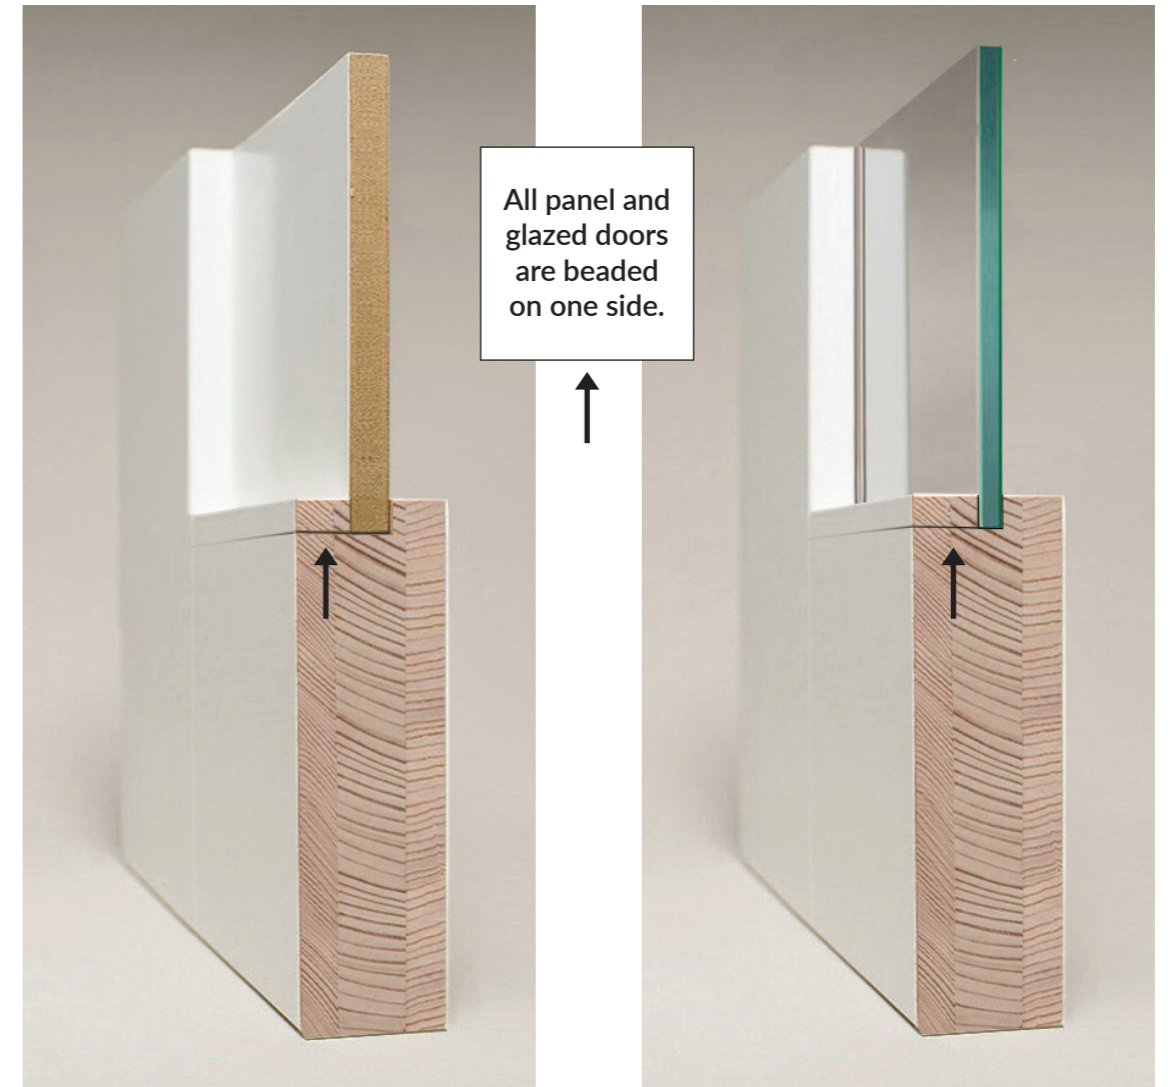

Handmade Eco-Urban Pocket Doors: Construction

Panel Doors:

Rails & Stiles: Solid laminated timber.

Panels: 9mm thick moisture resistant MDF, recessed within the door thickness.

Finish: Premium Primed

Glazed Doors:

Rails & Stiles: Solid laminated timber.

Glass: All doors except Baltimore will be 4mm Toughened glass, some of the smallest panes may be 4mm annealed glass, Baltimore doors are glazed with 6mm thick glass.

Finish: Premium Primed