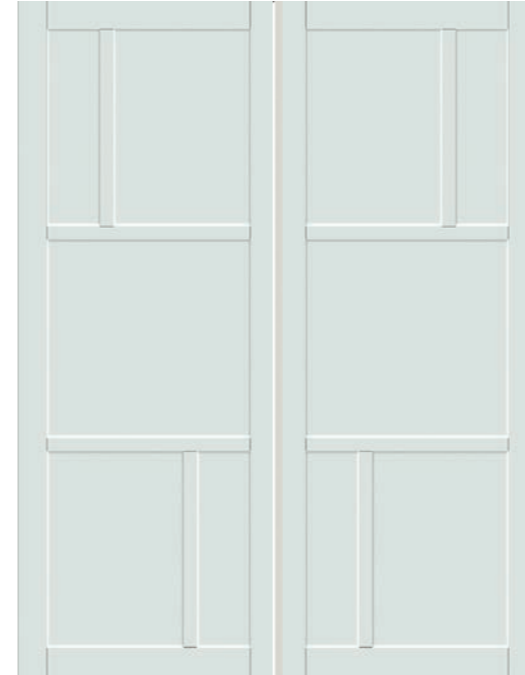

Handmade Eco-Urban Pocket Doors: Designs - Double Doors

DD6429
ISLA
PANEL

DD6429
ISLA
GLAZED

Handmade Eco-Urban Pocket Doors: Designs - Double Doors

DD6432
ARRAN
PANEL

DD6432
ARRAN
GLAZED

DD6431
JURA
GLAZED WITH
SMALL PANEL