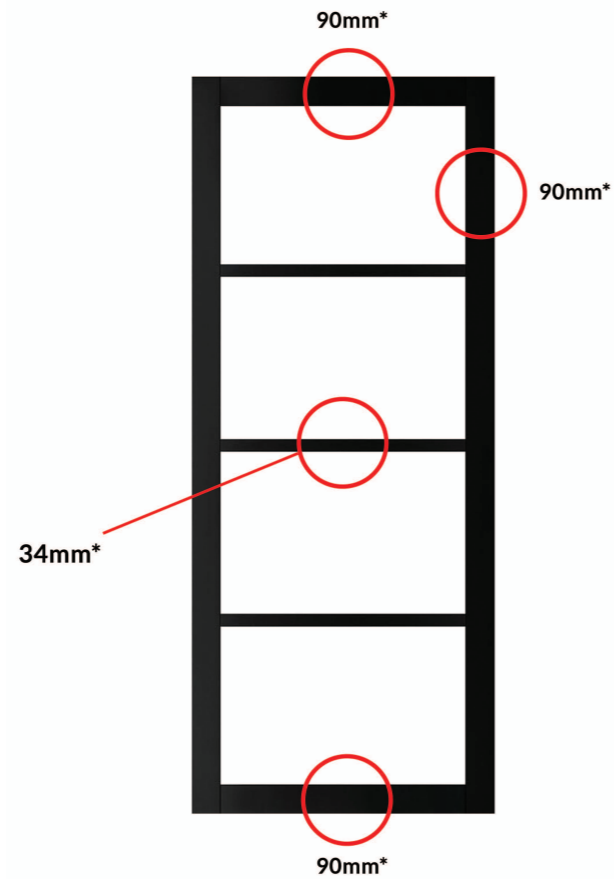

Handmade Eco-Urban Pocket Doors: Details

Rails and Stiles are 90mm* Astragals are all nominal 34mm*

These heavily dowel jointed solid laminated wood doors are **40mm* thick** and are designed to meet the most demanding quality requirements. Eco-Urban are **British made** industrial style doors, made of sustainable, fast growing solid laminated timber .